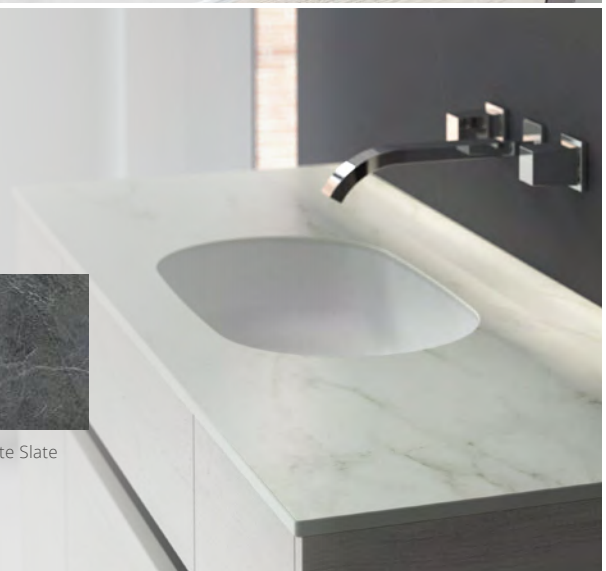

6

Light the way

Create mood and atmosphere with the creative use of low voltage LED cabinet lighting and under unit mood lighting.