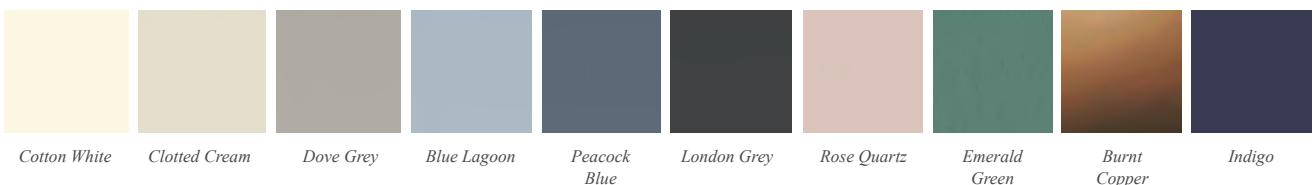

Painted skirt finishes

This bath is available in any Roseberry painted finish, or you can opt for a White Gloss bath skirt.