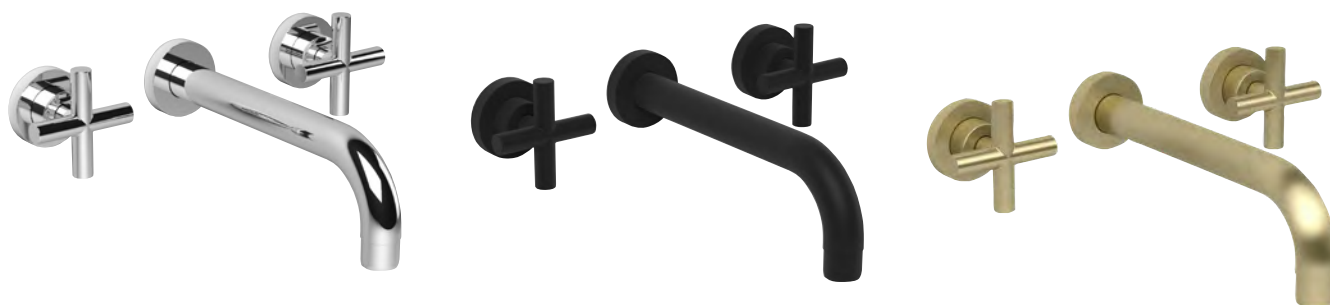

Stapleford 3 hole wall mounted basin mixer

Available in Chrome, Matt Black and Vintage Brass. Waste not included. High / Low pressure.
0.2 bar: 14.0 l/m 0.5 bar: 22.0 l/m 1.0 bar: 31.0 l/m 2.0 bar: 43.0 l/m