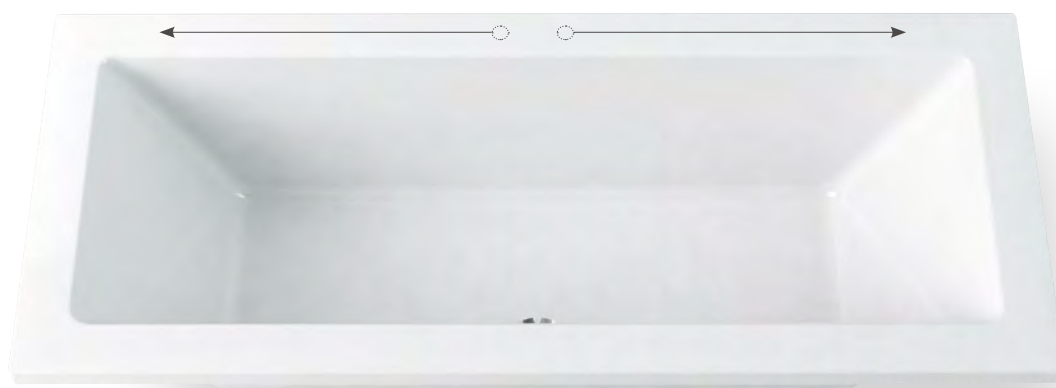

Retains Heat for longer

Amazingly Strong and durable

Unique Design

30 Year Guarantee

Dualelle Fitted Bath

for use with bath panels and optional shower screens

Dualelle baths are available in two sizes and feature a striking square profile. They are double ended for practical use, comfort and planning flexibility. Complementary single or double panel infold bath screens are available in the range.

W: 1700mm D: 700mm H: 520-640mm

W: 1700mm D: 750mm H: 520-640mm

We recommend brassware to be fitted in the positions indicated above with waste and overflow away from the wall and brassware against the wall. Refer to brassware fitting instructions for further details.