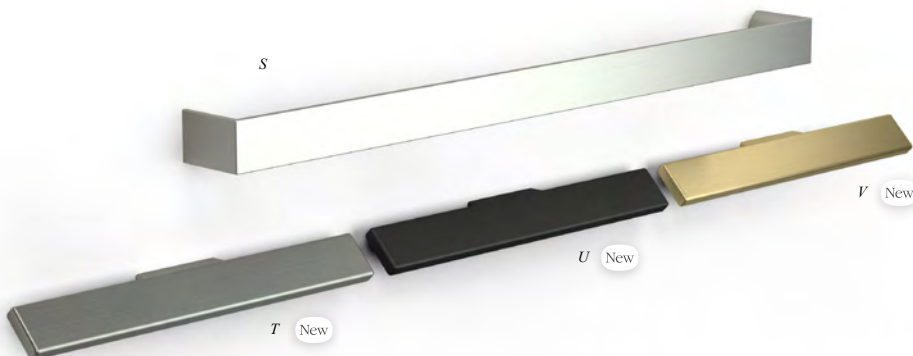

Intermediate wall unit
400mm

Super Matt Soft Touch door and cladding panel finishes

These innovative finishes are at the very forefront of material technology and offer a truly luxurious soft touch feel and a sense of quality. They feature a higher light absorption threshold giving that super matt finish and the micro-structure technology helps reduce the impact of grease marks like fingerprints.

Gloss, Matt and Textured effect door and cladding panel finishes

Note: YOU cladding panels have a Graphite reverse finish.

Carcass finishes

Handle options

- S. Bold chrome square
- T. Vector 160 brushed chrome
- U. Vector 160 matt black
- V. Vector 160 brushed brass