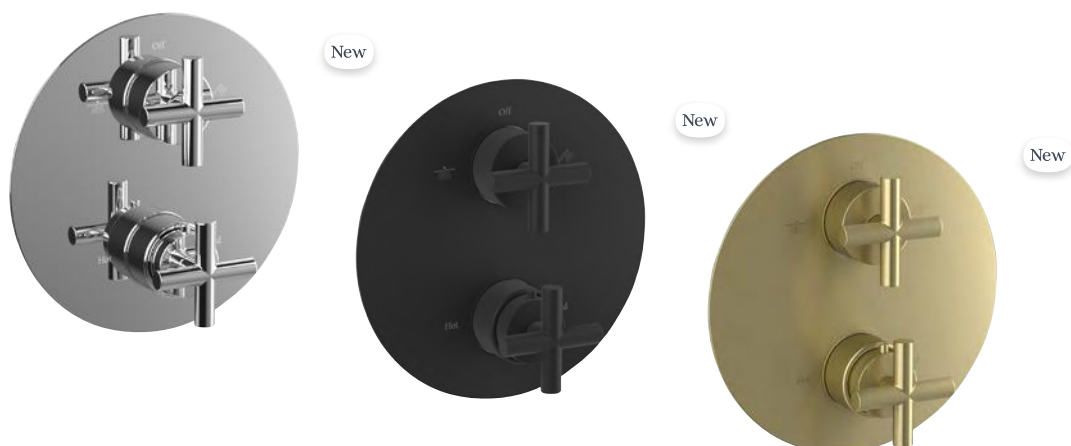

Stapleford dual outlet concealed thermostatic shower valve

Available in Chrome, Matt Black and Vintage Brass. High / Low pressure.

0.2 bar: 4.3 l/m 0.5 bar: 7.0 l/m 1.0 bar: 11.5 l/m 2.0 bar: 17.0 l/m