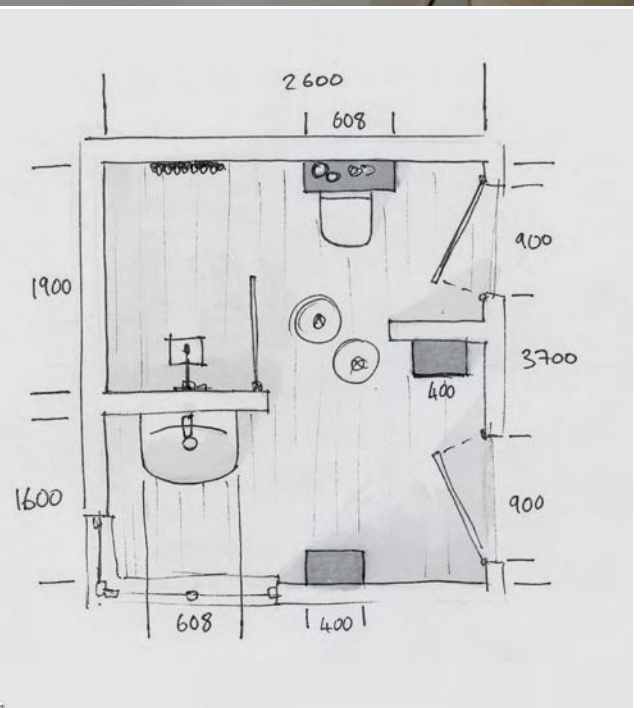

GET THE LOOK

- Unit finish: Powder Grey and Chrome
- Brassware: Divine
- Sanitaryware: Matt Coralux Lustre basin (left)
  Glass Lustre Washbasin in Powder Grey (above) and Rodin toilet
- Wall tiles: White Cloud and Venetian Marble Mosaic
- Floor tiles: White Cloud