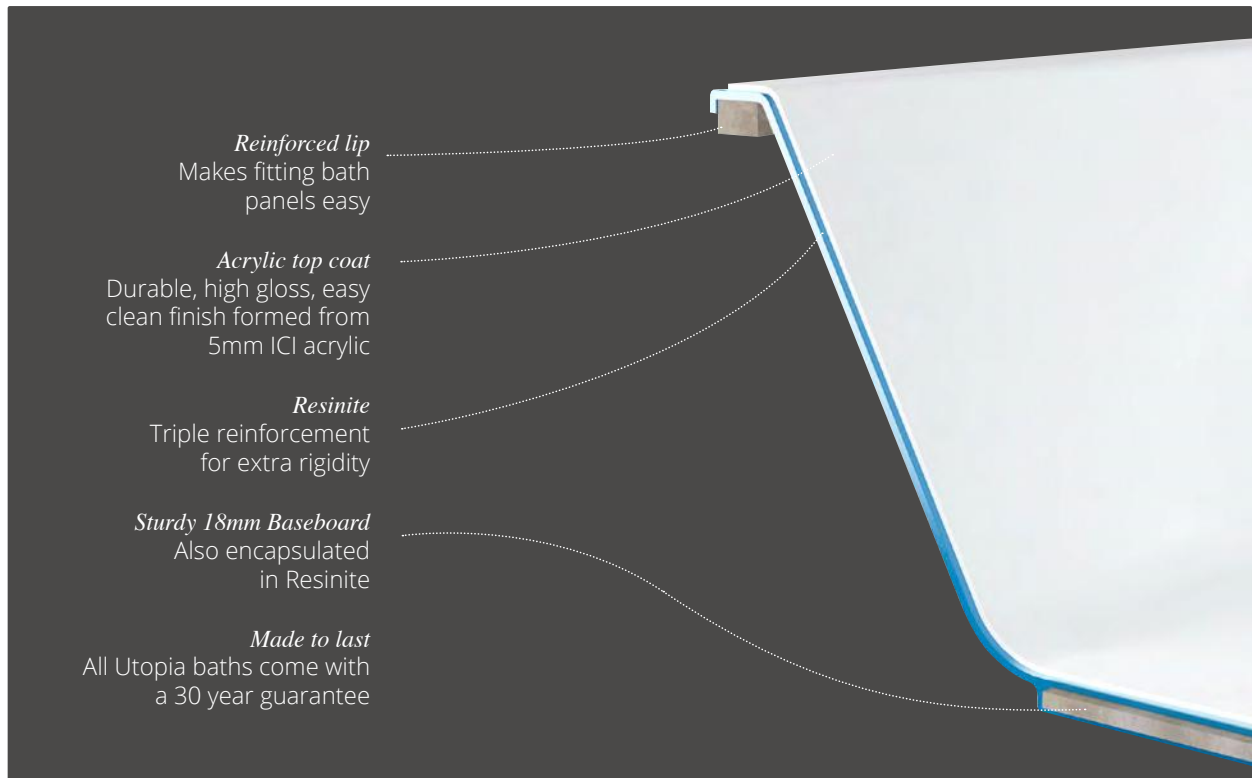

Resinite

BATH TECHNOLOGY

Utopia baths feature a Resinite coating for increased surface durability and a long life

All Utopia baths feature Resinite Bath Technology which provides triple layer reinforcement and a 5mm ICI acrylic top coat giving extra strength, rigidity and longevity.

Utopia baths are different

Utopia baths are made in the UK to the very highest standards. Our stringent quality control procedures ensure that each bath is checked thoroughly at every stage of manufacture.

Resinite coated baths offer the strength and rigidity normally associated with their heavier cast iron counterparts. The entire underside of each bath is coated in a layer of Resinite which provides excellent insulation properties, meaning your bath retains heat more efficiently, staying hotter for longer.

Retains Heat for longer

Amazingly Strong and durable

Unique Design

30 Year Guarantee