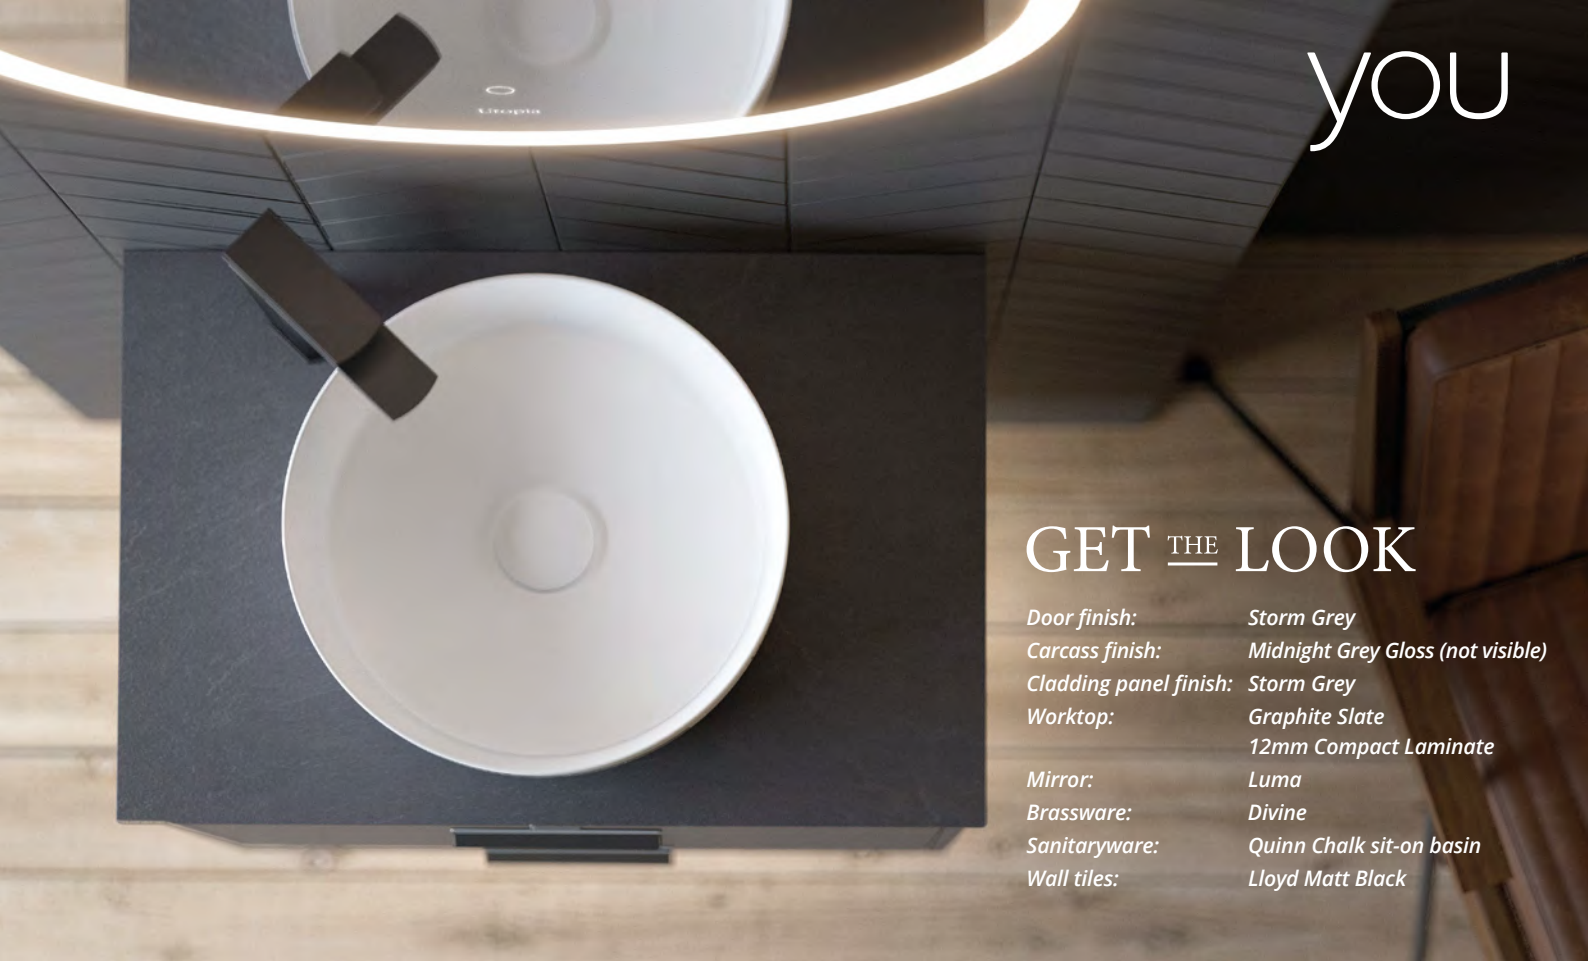

GET THE LOOK

<i>Door finish:</i>	<i>Storm Grey</i>
<i>Carcass finish:</i>	<i>Midnight Grey Gloss (not visible)</i>
<i>Cladding panel finish:</i>	<i>Storm Grey</i>
<i>Worktop:</i>	<i>Graphite Slate</i> <i>12mm Compact Laminate</i>
<i>Mirror:</i>	<i>Luma</i>
<i>Brassware:</i>	<i>Divine</i>
<i>Sanitaryware:</i>	<i>Quinn Chalk sit-on basin</i>
<i>Wall tiles:</i>	<i>Lloyd Matt Black</i>