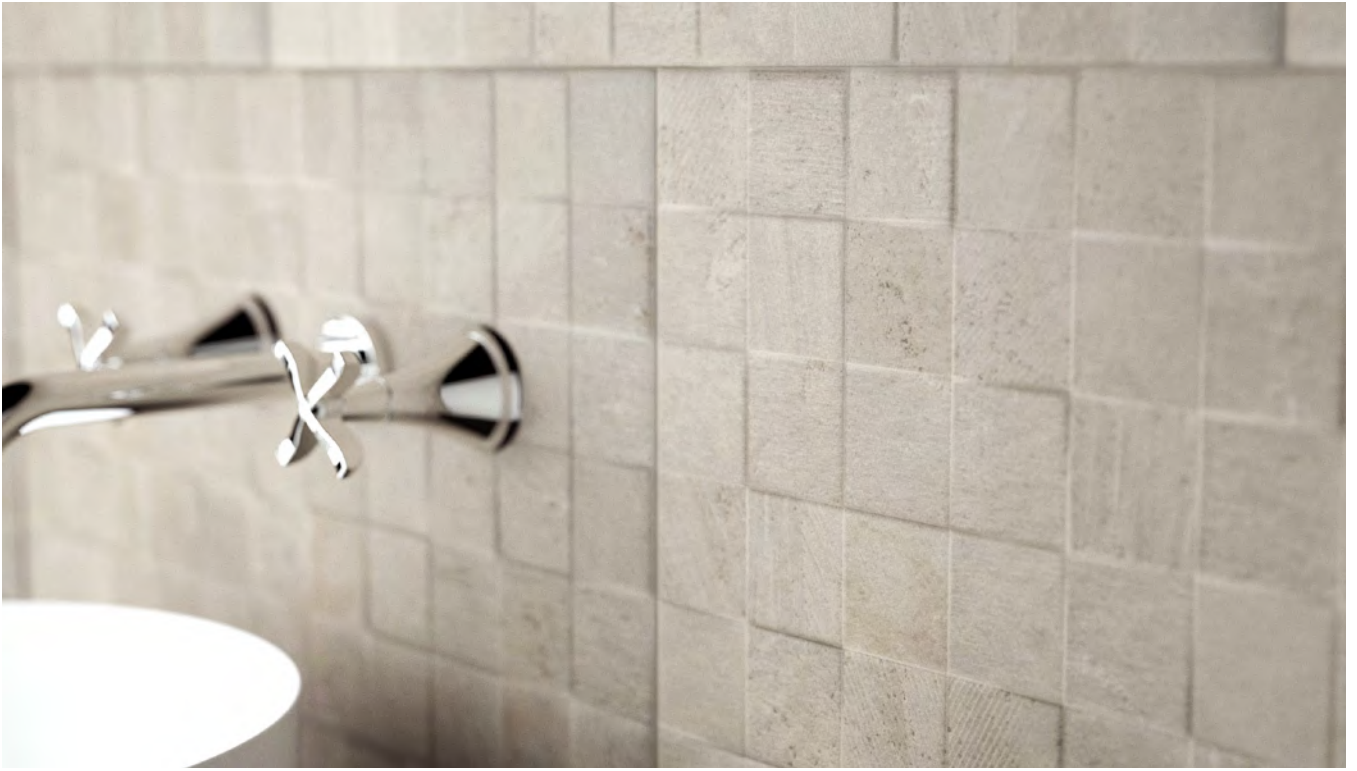

Constantine Sands
Mosaic wall tile
59.2 x 33.3cm

Constantine Sands wall tile
59.2 x 33.3cm

Constantine Sands floor and wall tile
44.3 x 44.3cm

Pentire Strands wall and floor tiles New

Pentire Strands Mosaic
59.2 x 33.3cm