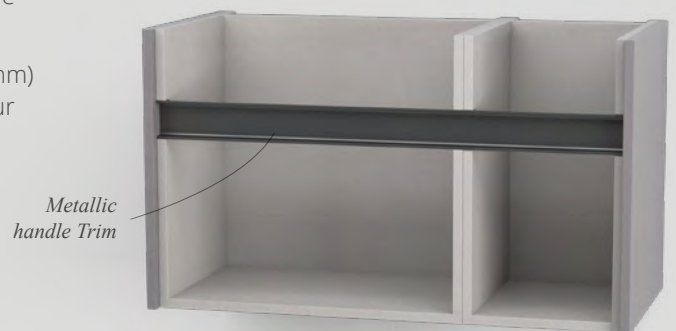

How to order

1

Personalise your look

Choose your cabinets and necessary filler panels where the run will be fitted wall-to-wall (Cladding panels must be used on all ends of furniture - choose your finish from the four options shown in step 2, as carcasses are a Powder Grey finish).

2

Complete the run

Experiment with different depths to create step-backs within your run. The cladding panels will frame your run, while the filler panels will finish your run wall-to-wall. Choose your door finishes below for your top and bottom fascias. Wall unit finishes will always co-ordinate with your furniture bottom fascia finish unless otherwise stated.

3

Metallic handle trim

Choose a contrasting metallic handle trim in one of the finishes below.

Order a length of inlay trim (1300mm or 2600mm) that will sufficiently span the entire width of your unit(s) from end to end, including wall units.