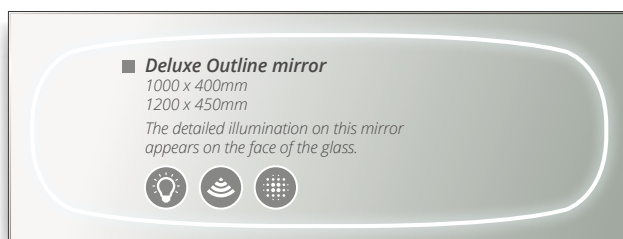

Deluxe rectangular mirrors

Large rectangular mirrors add more than style to your bathroom, they can also make it appear more spacious. Our contemporary collection includes different shapes and sizes as well as some practical features for added luxury.