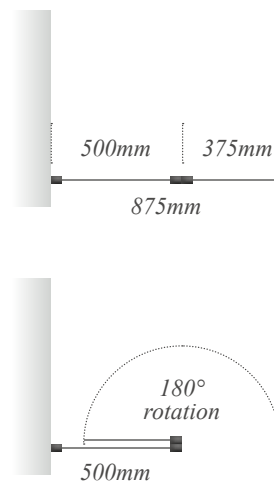

All Utopia bath shower screens are now significantly thicker for a premium quality feel. Single panel and double panel screens feature 8mm toughened glass.

* Symmetry curved screen is 6mm