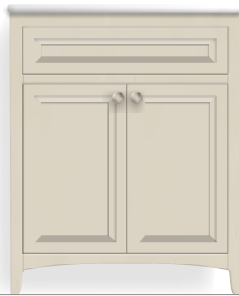

Undermount washbasin unit
600, 700mm (single)
1200mm (twin)