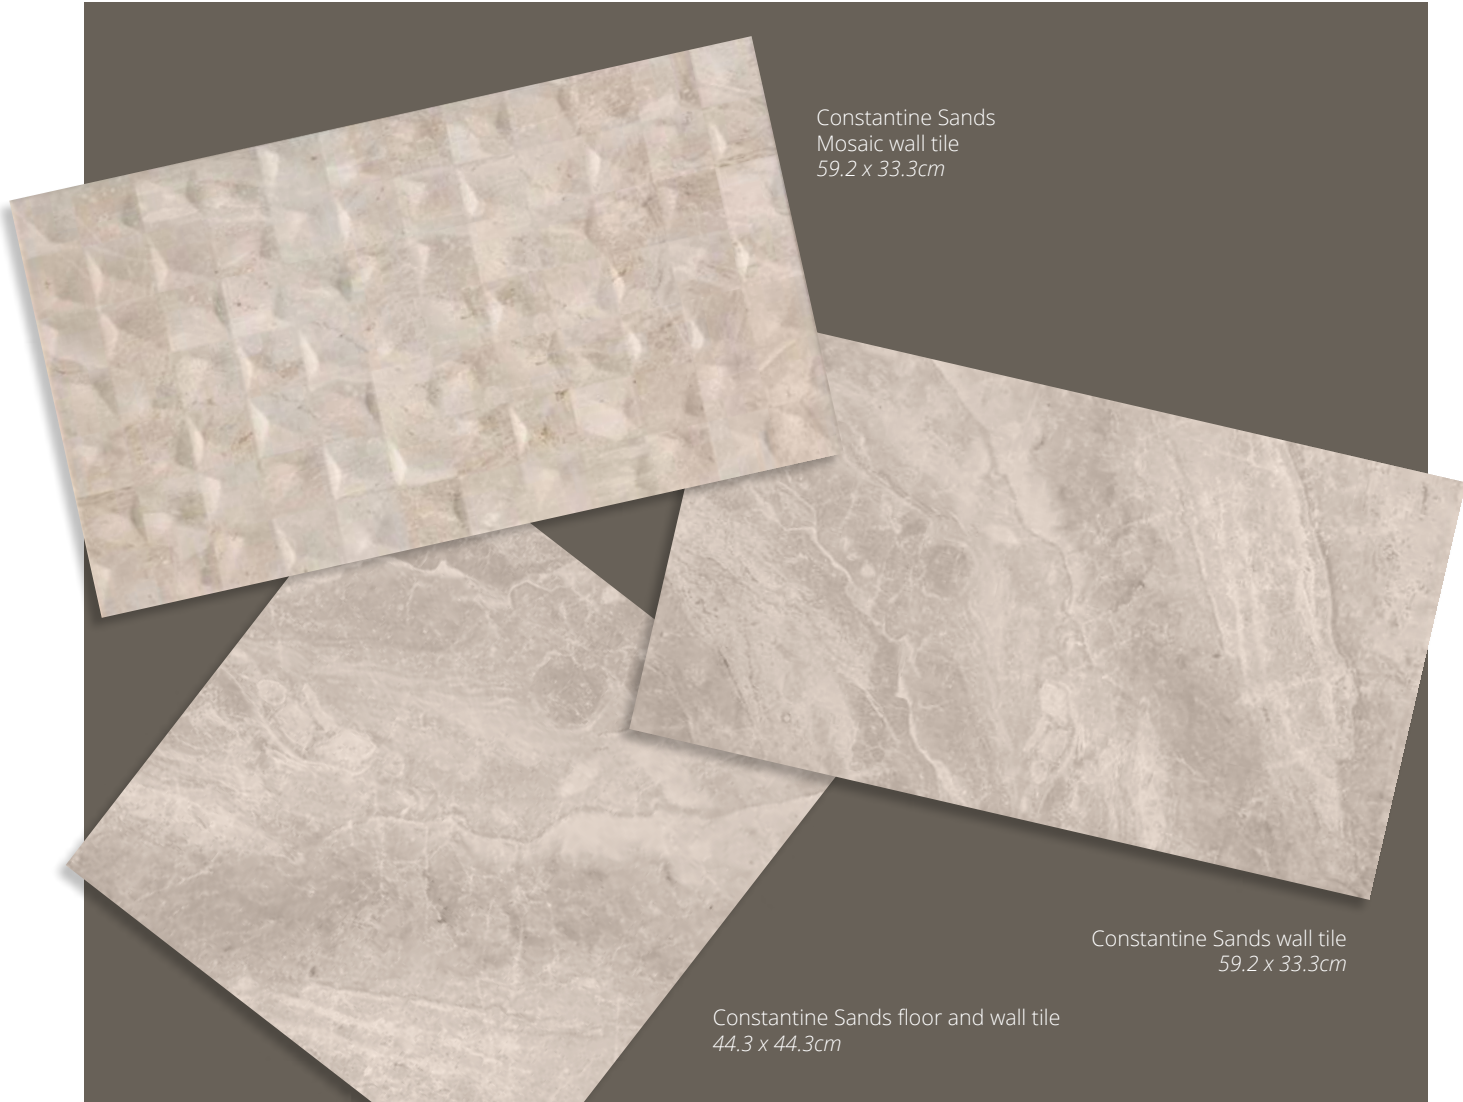

Constantine Sands
Mosaic wall tile
59.2 x 33.3cm

Constantine Sands wall tile
59.2 x 33.3cm

Constantine Sands floor and wall tile
44.3 x 44.3cm

Pentire Strands wall and floor tiles New

Pentire Strands Mosaic
59.2 x 33.3cm