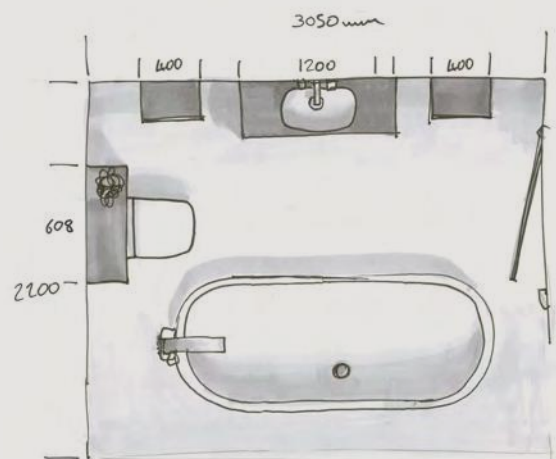

Powder Grey

Patterns predominate in this larger than average bathroom while colours are toning shades of grey. Reflected light bounces from the glass and mirrored surfaces accentuating the subtle curves and contours.

GET THE LOOK

Unit finish: Powder Grey
Brassware: Paleto
Sanitaryware: Rodin
Bath: Sensuelle freestanding with London Grey painted skirt
Floor tiles: Driftwood Plank