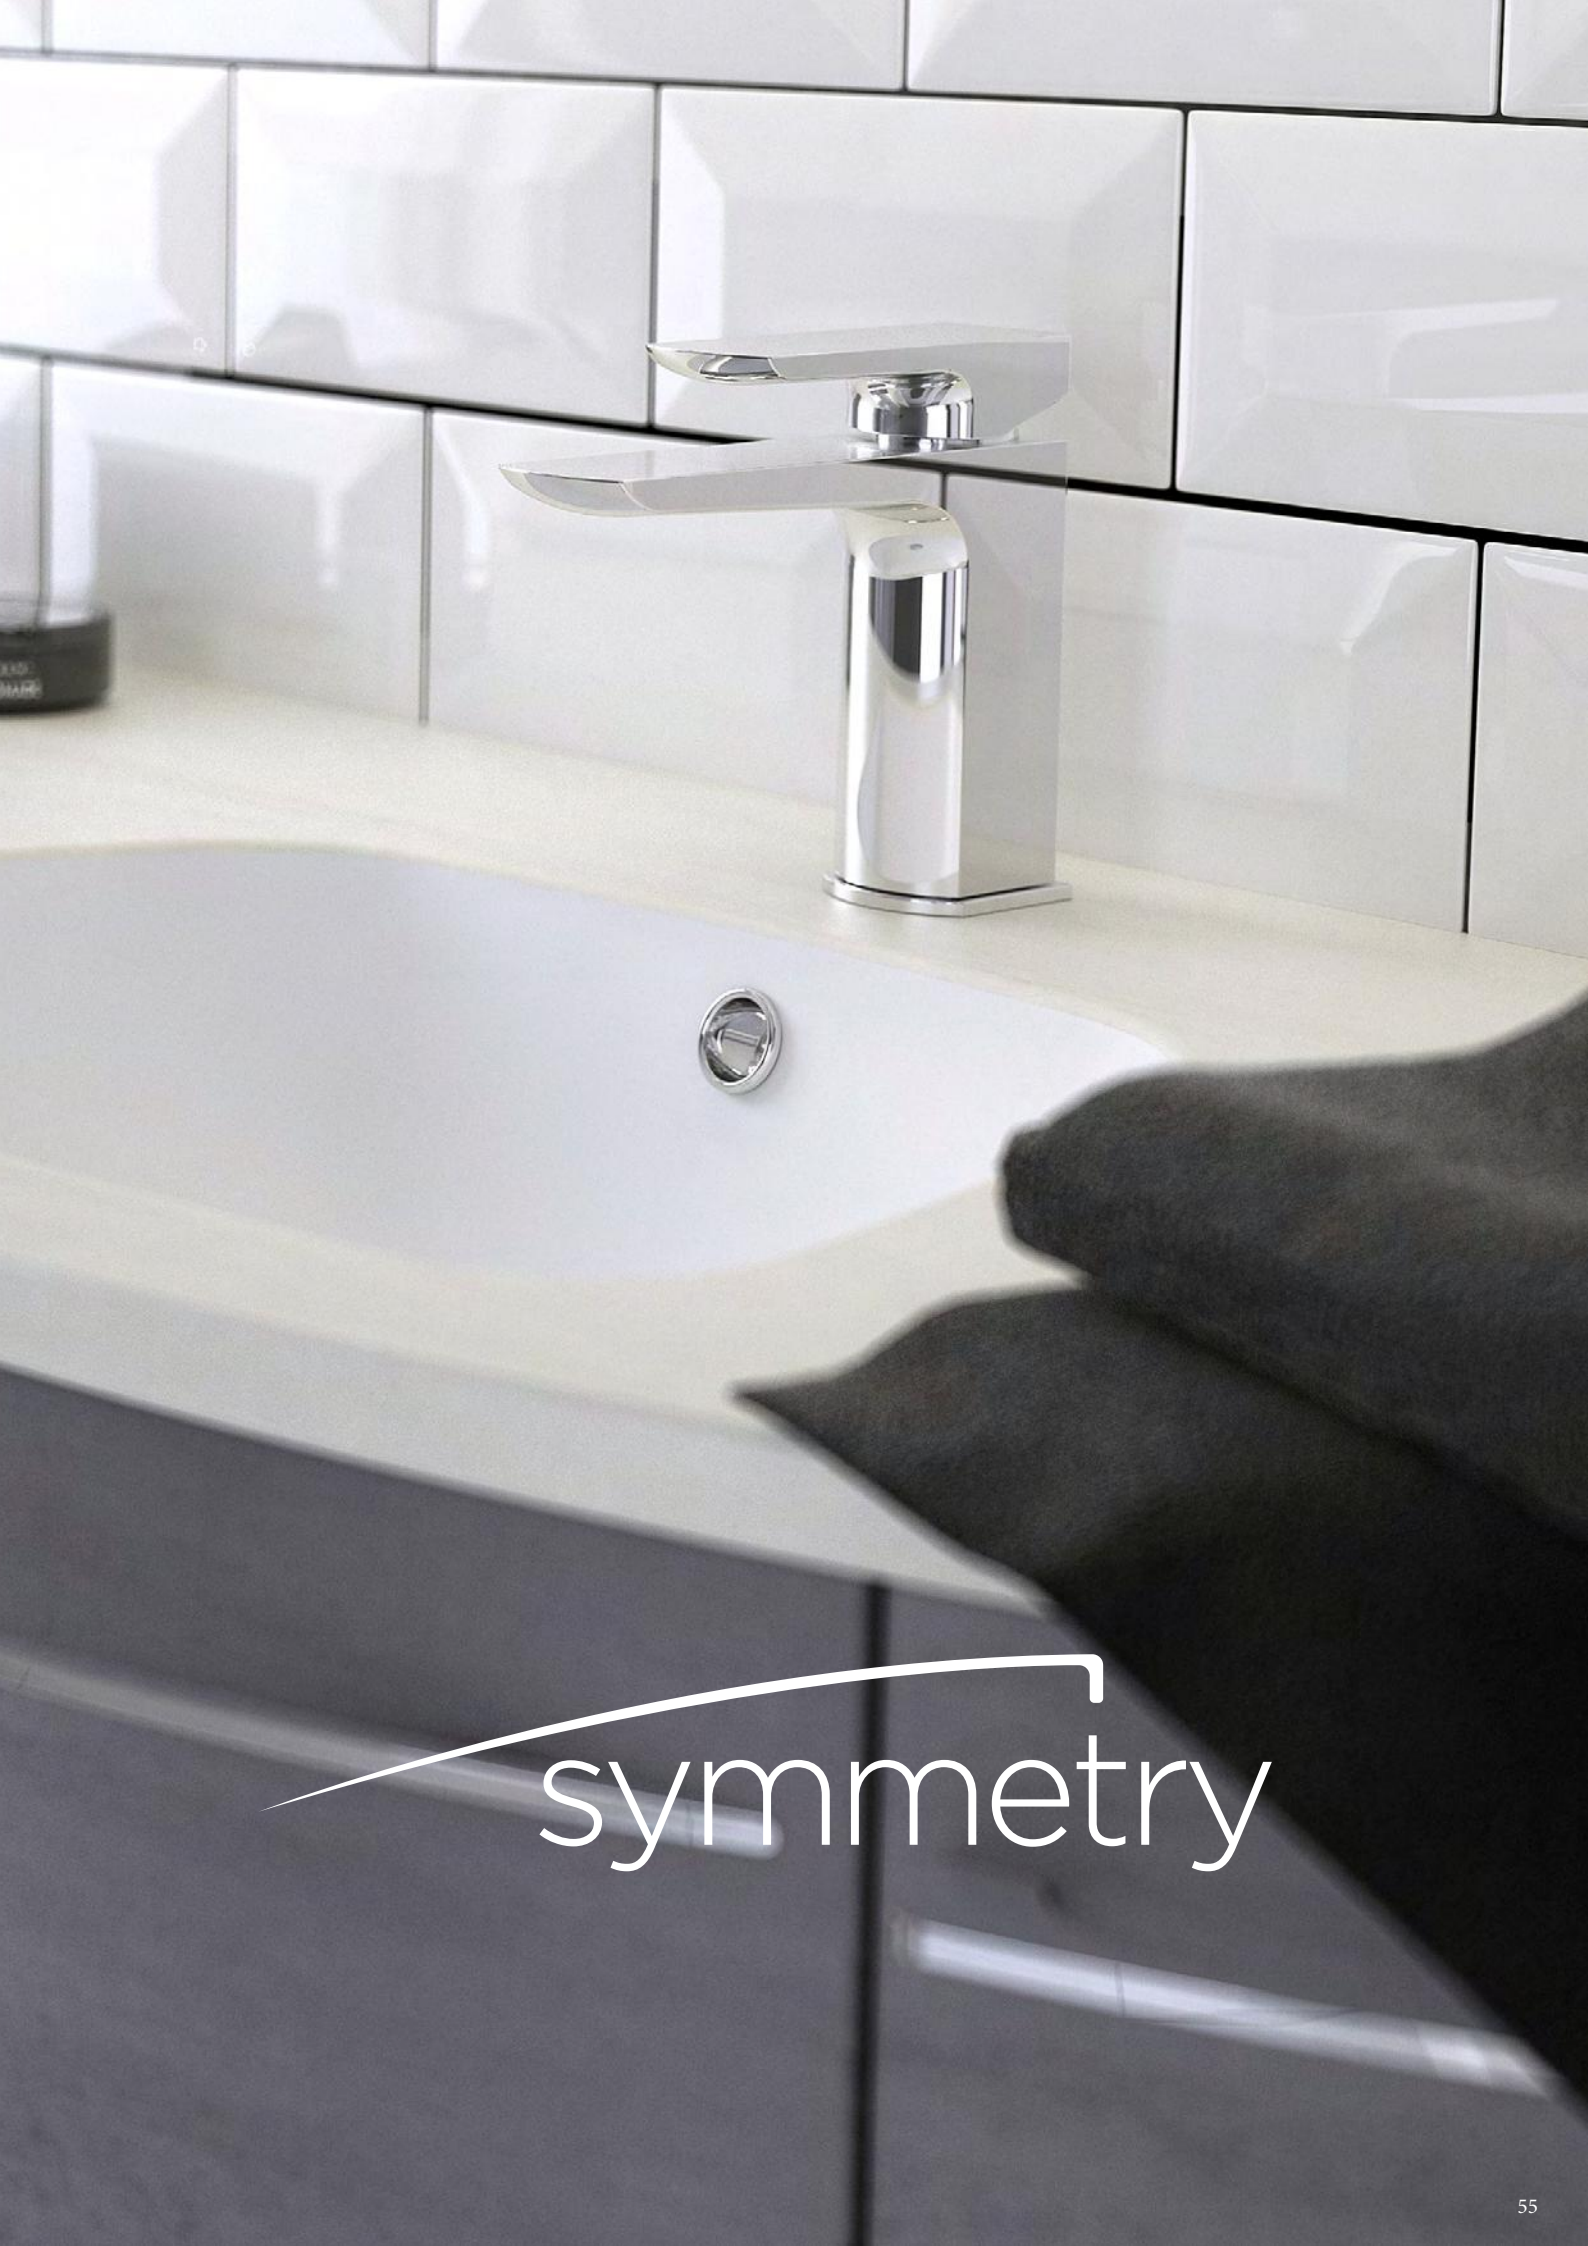

symmetry

symmetry

With unmistakable curves, sleek dedicated handle and stunning curved Coralux worktops, Symmetry is certain to make a statement in any bathroom.

Symmetry Wall Mounted

Washbasin options

Choose either an on-trend fabricated Coralux Solid Surface washbasin and worktop or a ceramic sit-on washbasin