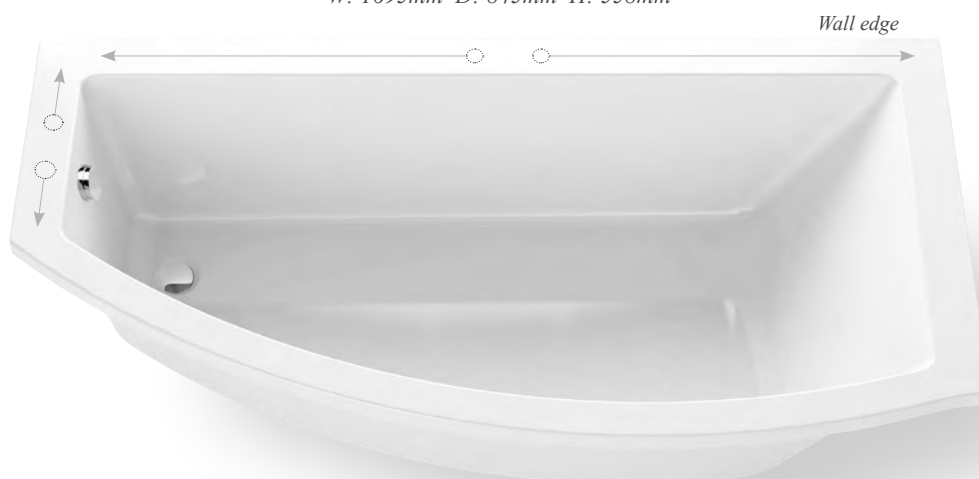

Symmetry Bath

With the same stunning curves as the furniture range, the Symmetry shower bath is the ideal solution for a recess or corner. The optional curved shower screen is perfectly contoured to the edge of the bath, and there's even an optional integrated storage unit for toiletries and cleaning products.

W: 1695mm D: 845mm H: 558mm