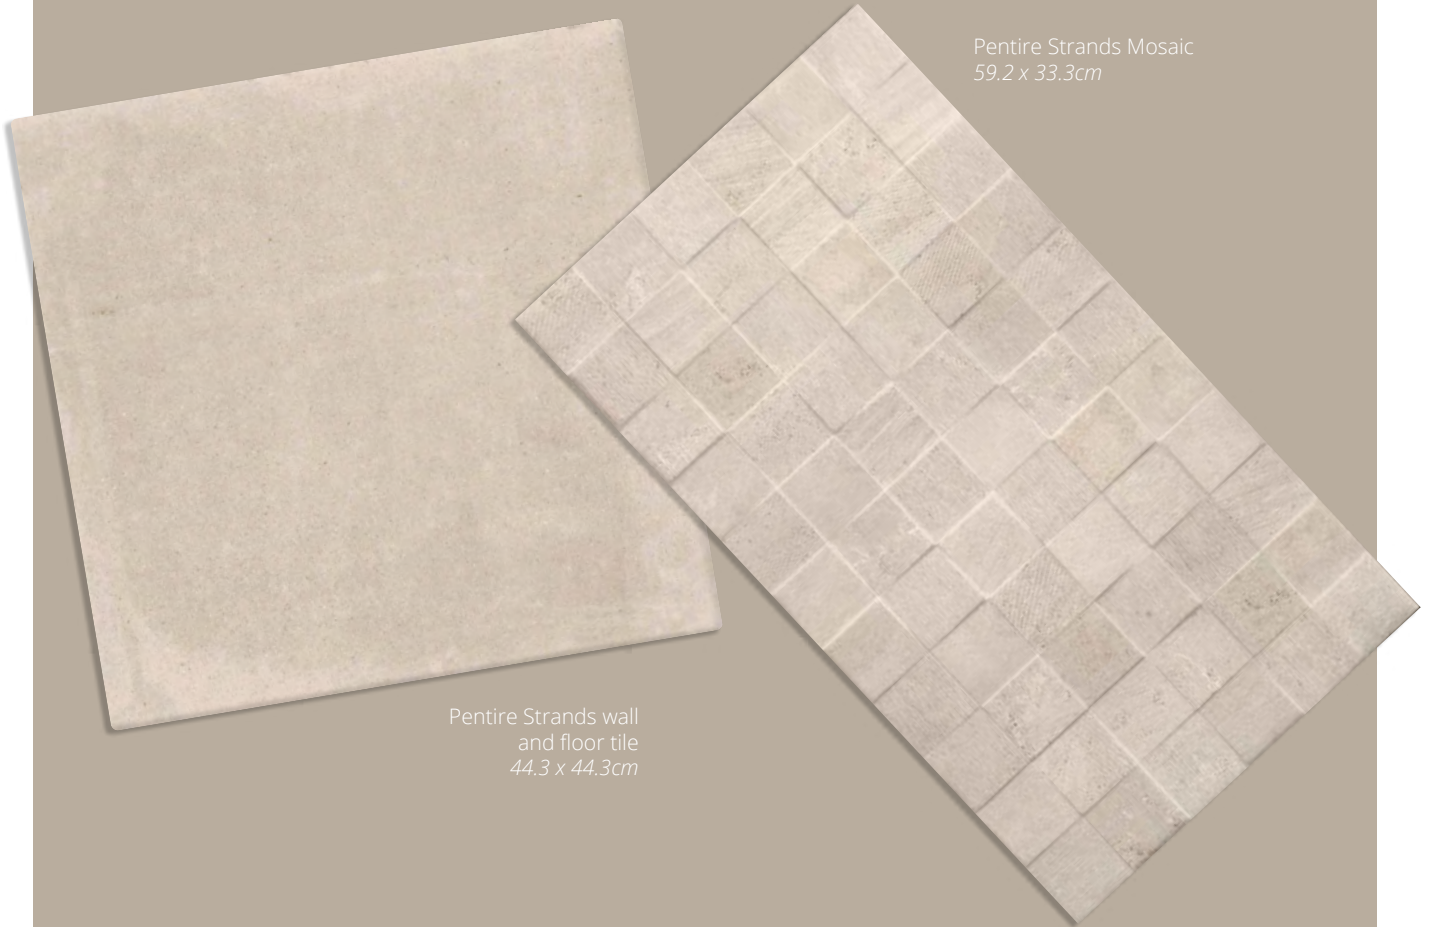

Constantine Sands
Mosaic wall tile
59.2 x 33.3cm

Constantine Sands wall tile
59.2 x 33.3cm

Constantine Sands floor and wall tile
44.3 x 44.3cm

Pentire Strands wall and floor tiles New

Pentire Strands Mosaic
59.2 x 33.3cm