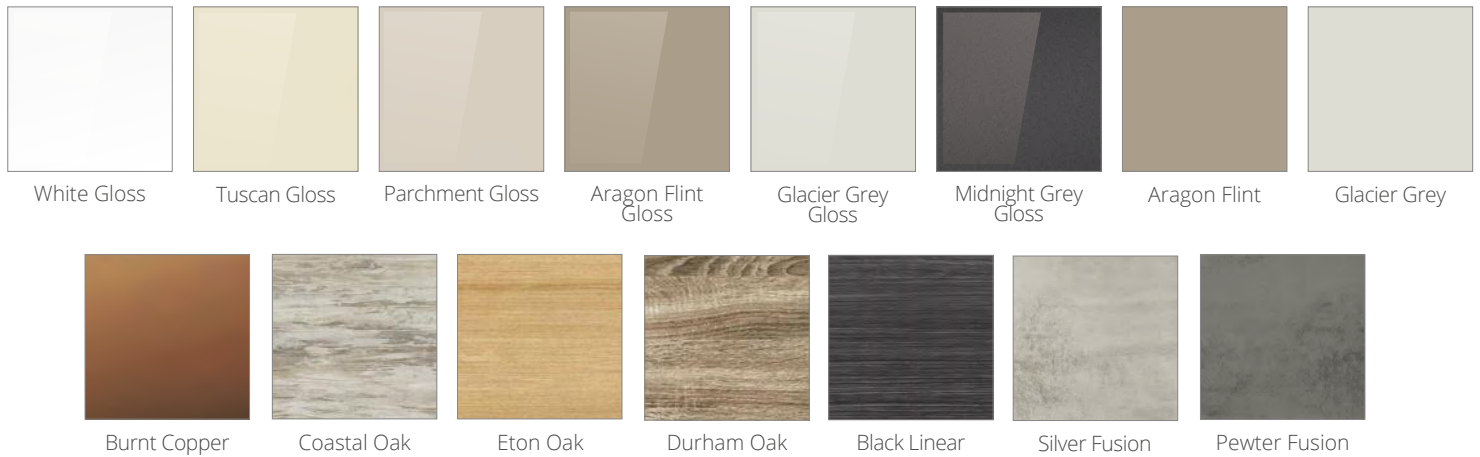

Gloss, Matt and Textured effect door finishes

50mm i-Line Framing and worktop finishes

Handle options

- S. Bold chrome square
- T. Vector 160 brushed chrome
- U. Vector 160 matt black
- V. Vector 160 brushed brass