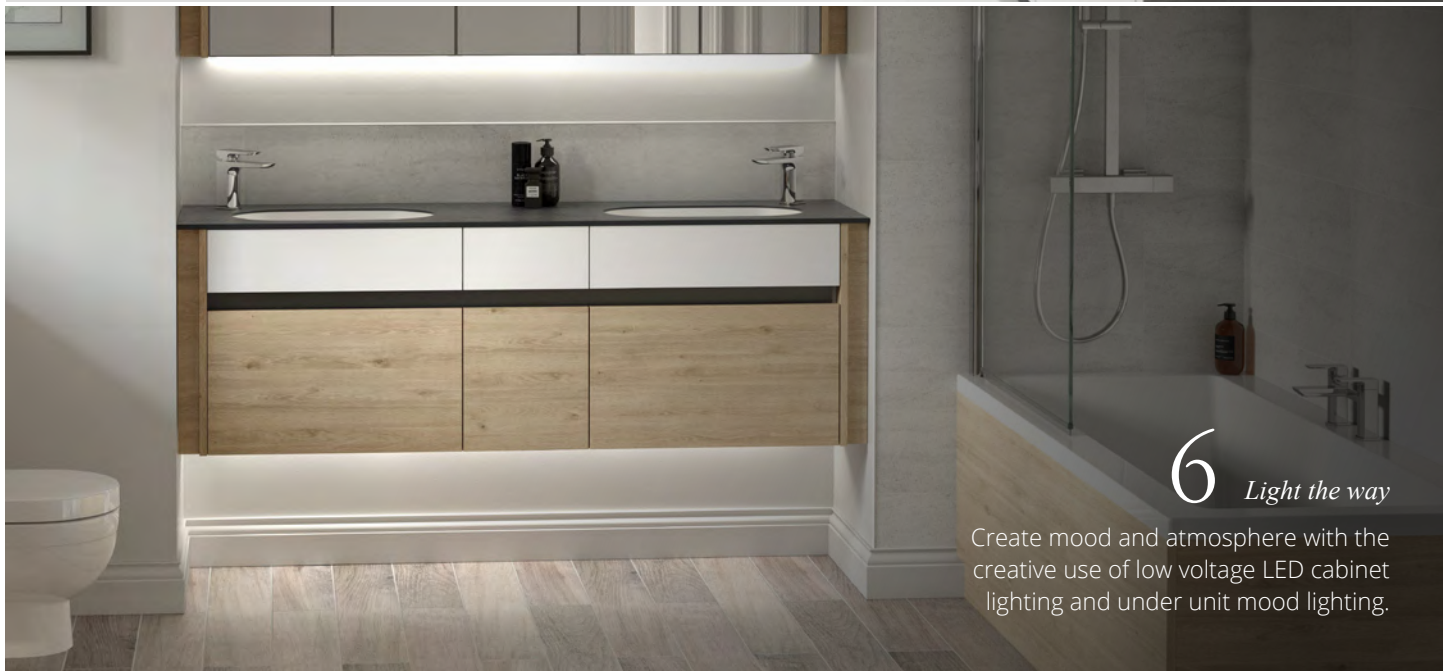

6

Light the way

Create mood and atmosphere with the creative use of low voltage LED cabinet lighting and under unit mood lighting.