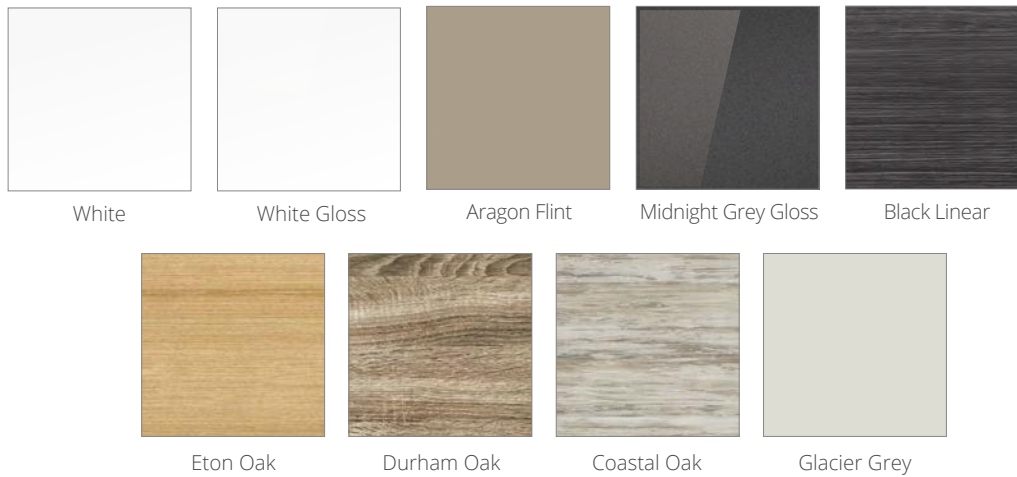

Carcass finishes