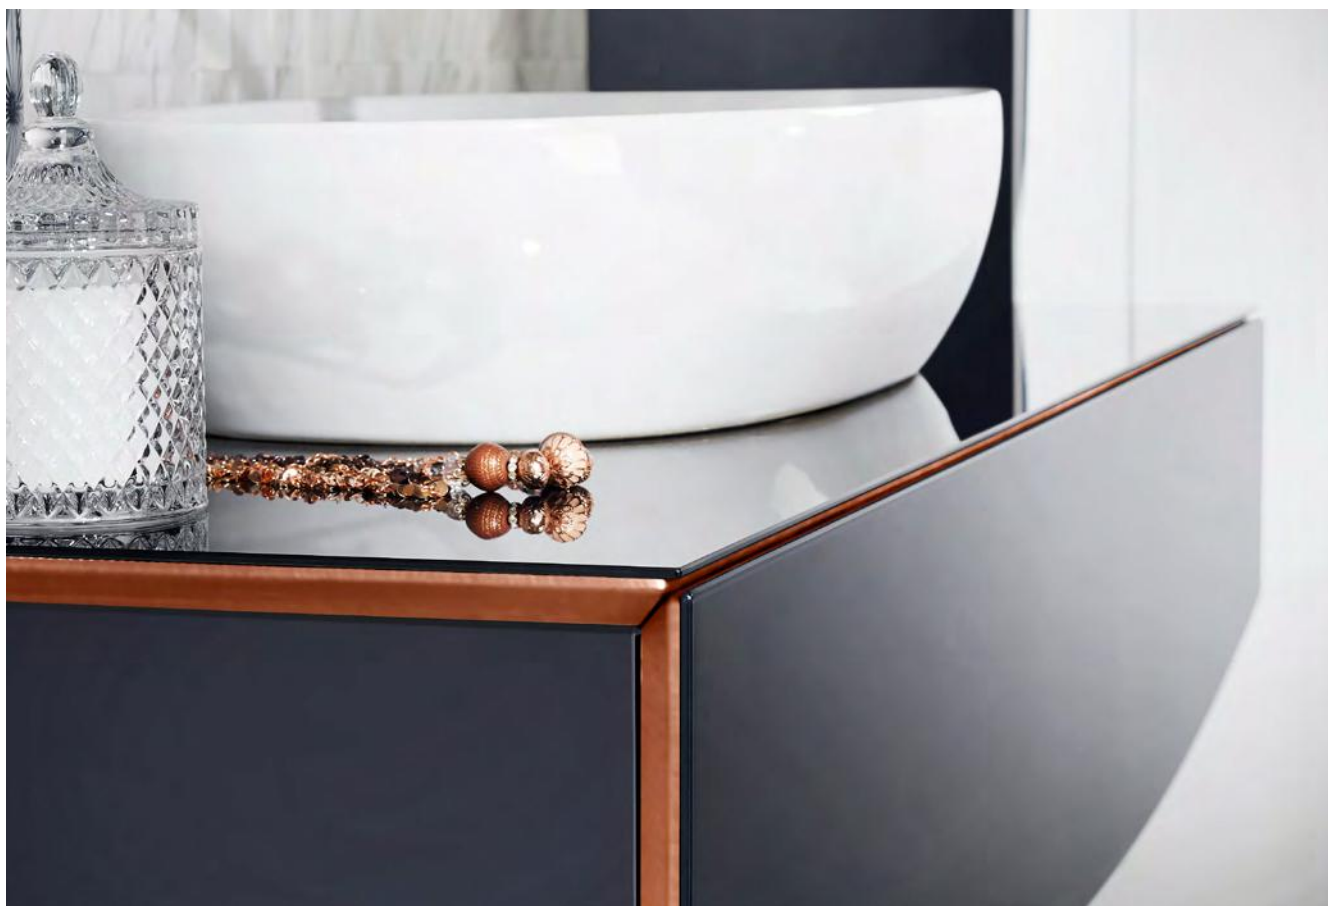

GET THE LOOK

Unit finish: Indigo Brassware: Paleta Sanitaryware: Rodin Wall tiles: Venetian Marble Mosaic Floor tiles: Vento Marble