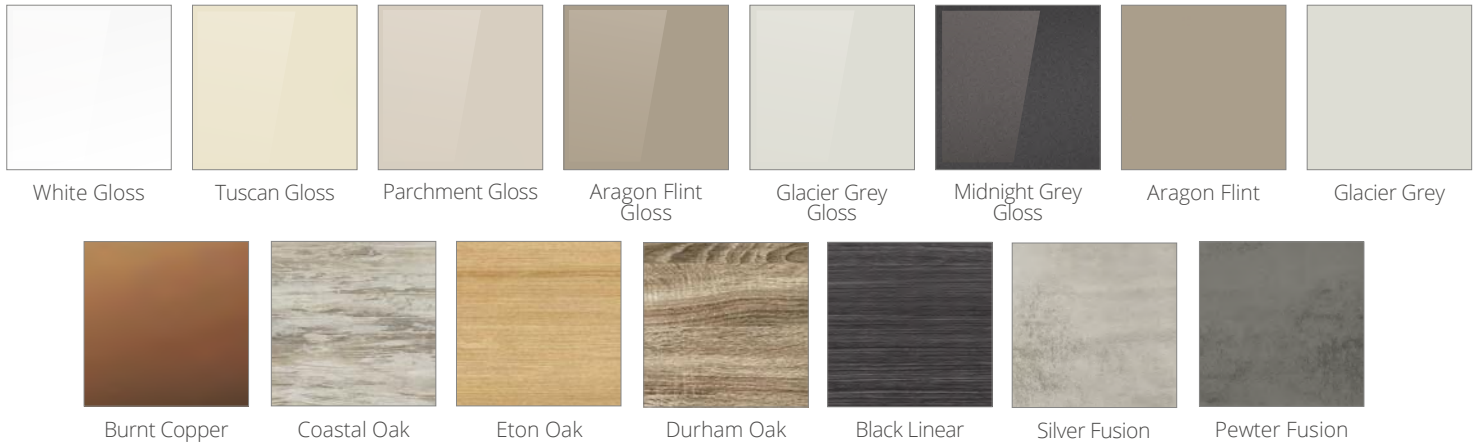

Gloss, Matt and Textured effect door and cladding panel finishes

Note: YOU cladding panels have a Graphite reverse finish.

Carcass finishes

Handle options

- S. Bold chrome square
- T. Vector 160 brushed chrome
- U. Vector 160 matt black
- V. Vector 160 brushed brass