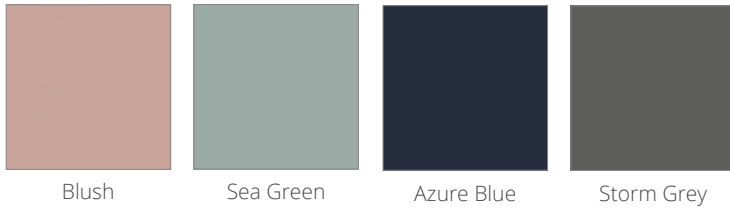

Double drawer unit
700, 900, 1100mm (single basin)
1300, 1700mm (twin basin)

Full height tall unit
500mm

Intermediate wall unit
500mm

Super Matt Soft Touch door finishes

These innovative finishes are at the very forefront of material technology and offer a truly luxurious soft touch feel and a sense of quality. They feature a higher light absorption threshold giving that super matt finish and the micro-structure technology helps reduce the impact of grease marks like fingerprints