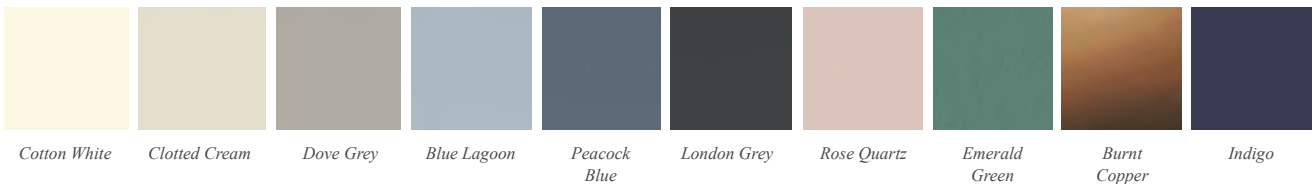

Painted skirt finishes

This bath is available in any Roseberry painted finish, or you can opt for a White Gloss bath skirt.