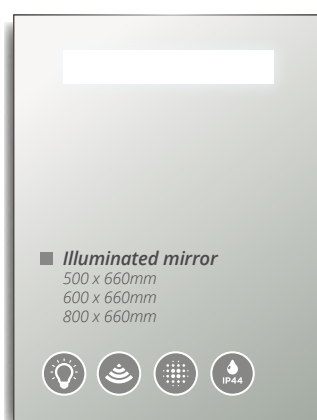

Deluxe rectangular mirrors

Large rectangular mirrors add more than style to your bathroom, they can also make it appear more spacious. Our contemporary collection includes different shapes and sizes as well as some practical features for added luxury.