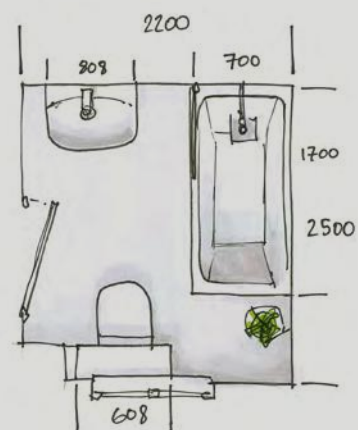

Sandwashed White *and* Everest White

Dark brick wall tiles in a high gloss finish make the perfect background for the toning shades and textures of the furniture.

GET THE LOOK

Unit finish: Sandwashed White, Everest White Gloss and Chrome
Brassware: Divine and Aras Square shower
Sanitaryware: Matt Coralux Lustre basin and Quantum Square toilet
Bath: Dualelle with Single Panel screen
Wall tiles: Mink Brick
Floor tiles: Hickory Plank