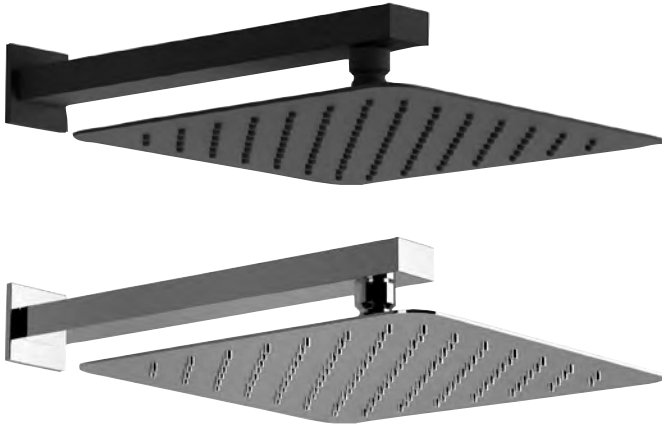

Overhead showerheads

Choose from traditional or contemporary styles and a choice of finish.

Square wall mounted showerhead

*Available in Chrome or Matt Black.
200mm square shower head.*

Square ceiling showerhead