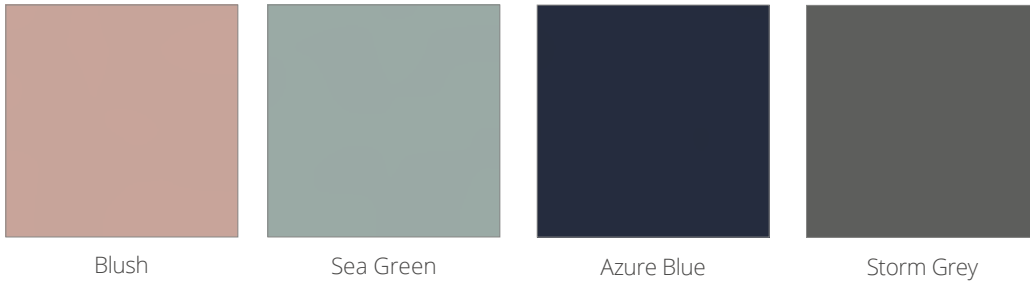

These door finishes are available in YOU, i-Line, Geo and Symmetry ranges.

Super Matt Soft Touch door finishes

These innovative finishes are at the very forefront of material technology and offer a truly luxurious soft touch feel. They feature a higher light absorption threshold giving that super matt finish and the micro-structure technology helps reduce the impact of grease marks like fingerprints.

Blush

Sea Green

Azure Blue

Storm Grey