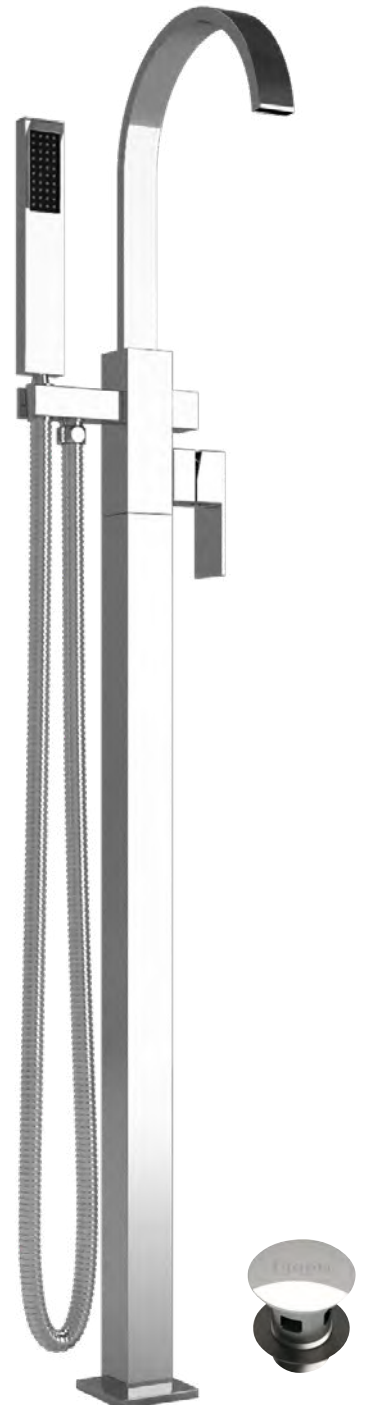

Freestanding bath shower mixer

With click-clack waste High / Low pressure

0.5 bar: 4.8 l/m 1.0 bar: 9.9 l/m 3.0 bar: 17.2 l/m