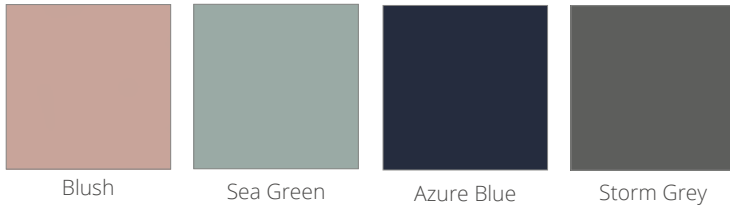

Super Matt Soft Touch door and cladding panel finishes

These innovative finishes are at the very forefront of material technology and offer a truly luxurious soft touch feel and a sense of quality. They feature a higher light absorption threshold giving that super matt finish and the micro-structure technology helps reduce the impact of grease marks like fingerprints.