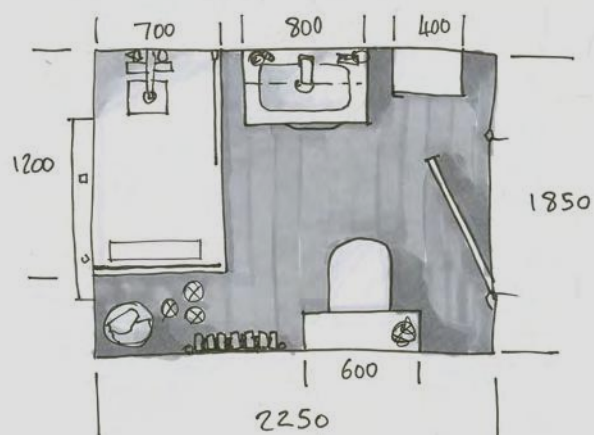

Daisy White Gloss

A modern interpretation of a classic white bathroom with beautiful contemporary touches.
Team reflective surfaces with grey feature tiles for a highly individual look.

GET THE LOOK

Finish: Daisy White Gloss
Brassware: Divine
Sanitaryware: Modular Ceramic Slimline basin and Rodin toilet
Wall tiles: Platinum Hexo and Rustic Smoked Brick
Floor tiles: Silver Cloud