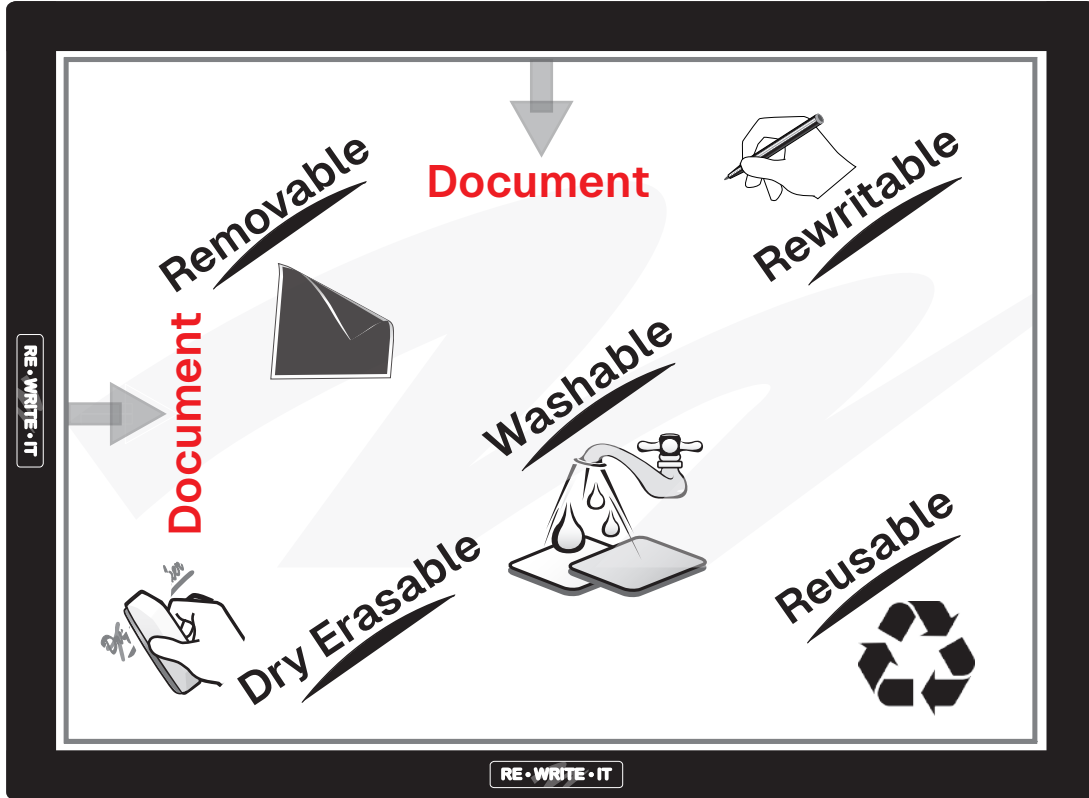

# SoloBoard™

The New & Entirely Reusable Display Board

Available sizes: A4, A3, A5, A6, Photos

Will stick to any surface, including structure walls

Size: 240x327mm (A4)

Landscape & Portrait

Photo Size: 130x180mm