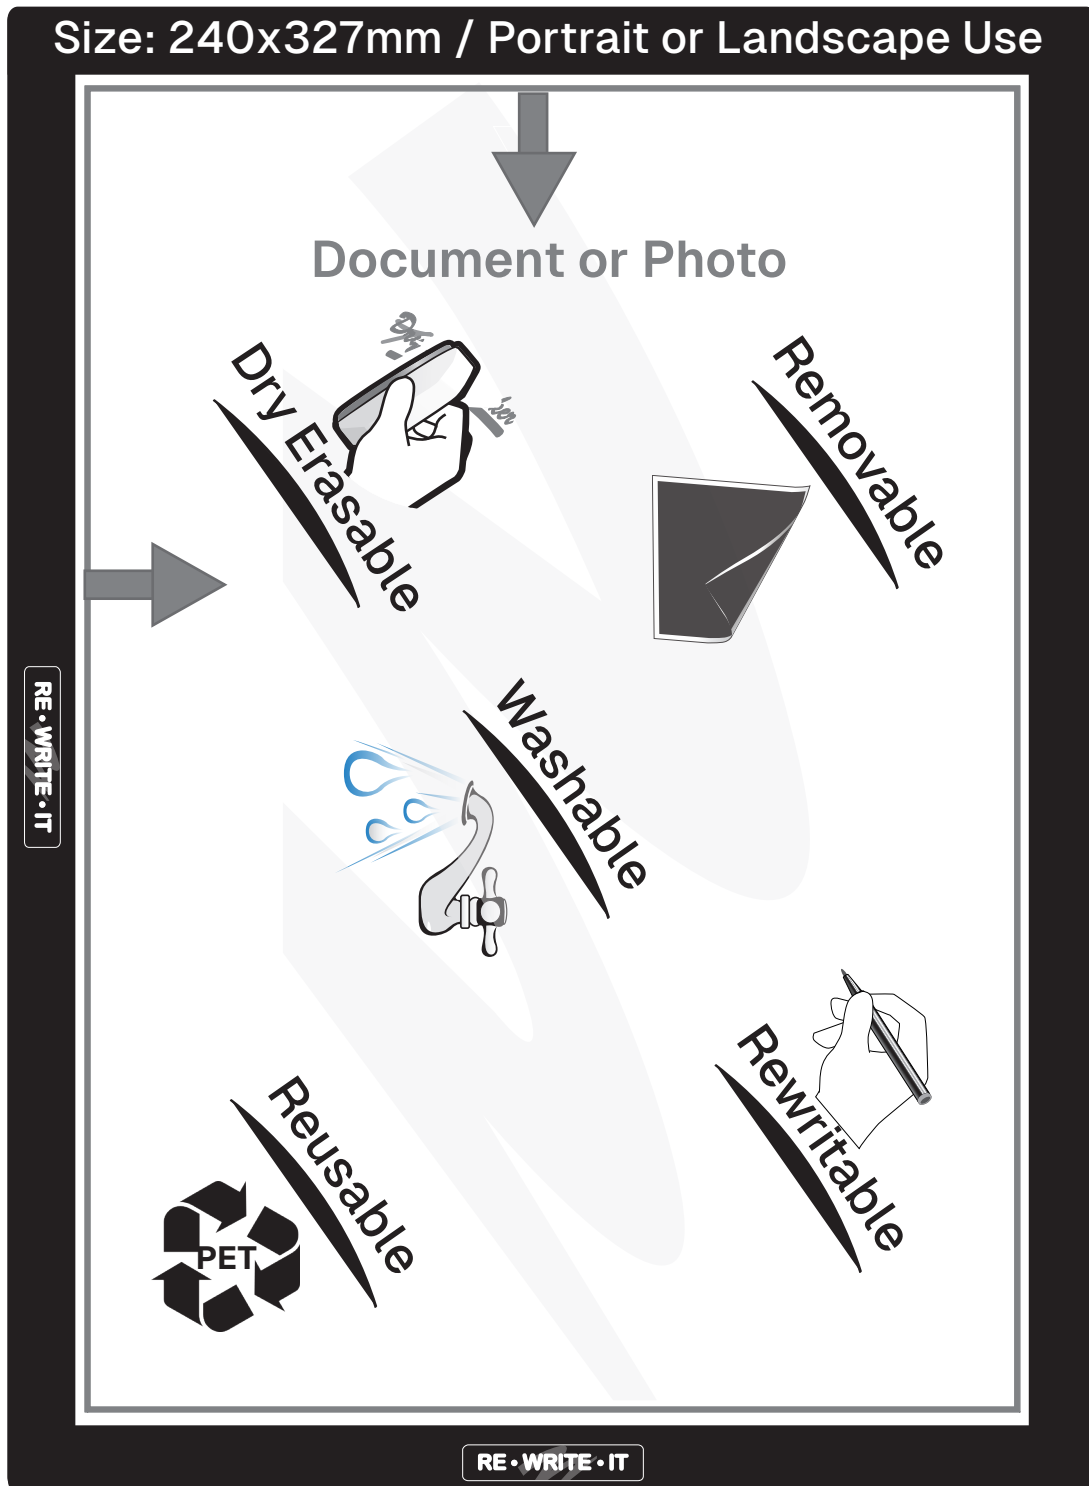

Documents will be safely sealed and protected
for outdoor use