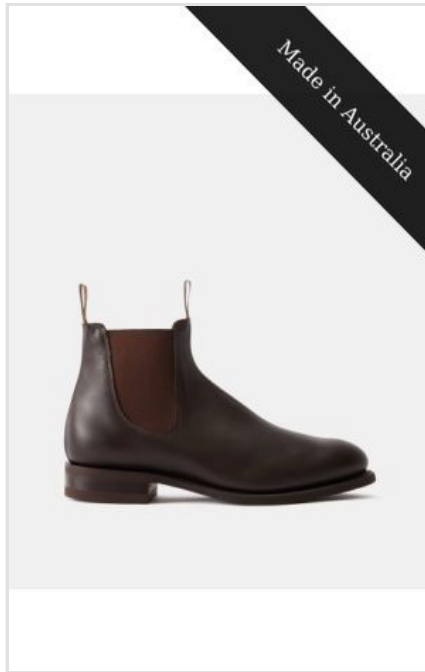

Color: Dark Tan

Sizes: 6G-Regular - 13H-Wide

M.S.R.P.: A\$849.00

**MACQUARIE BOOT**

Wholesale Colour Code: B555P\_08FNP

Color: Chocolate

Sizes: 6G-Regular - 12G-Regular

M.S.R.P.: A\$749.00