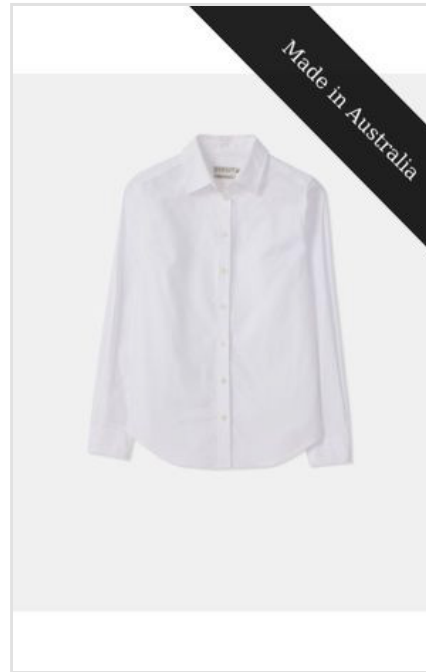

OLNEY OXFORD SHIRT

Wholesale Colour Code: SH600CO3701
Color: White
Sizes: 6 - 18
M.S.R.P.: A$199.00