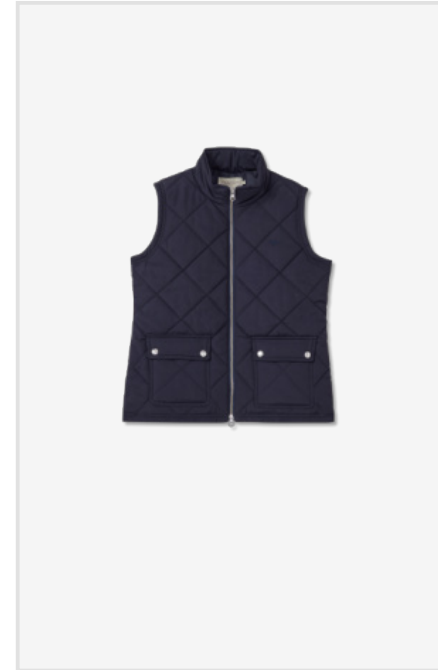

Sizes: 4 - 24

M.S.R.P.: A\$219.00

WOMENS SWEATERS, VESTS AND JACKETS

**TRICKETT 1/4 ZIP SWEATSHIRT**  
Wholesale Colour Code: KZ800FL4503  
Color: Navy  
Sizes: XS - XXL  
M.S.R.P.: A\$149.00

**TRICKETT 1/4 ZIP SWEATSHIRT**  
Wholesale Colour Code: KZR00BB6901  
Color: Pink  
Sizes: XS - XXL  
M.S.R.P.: A\$149.00