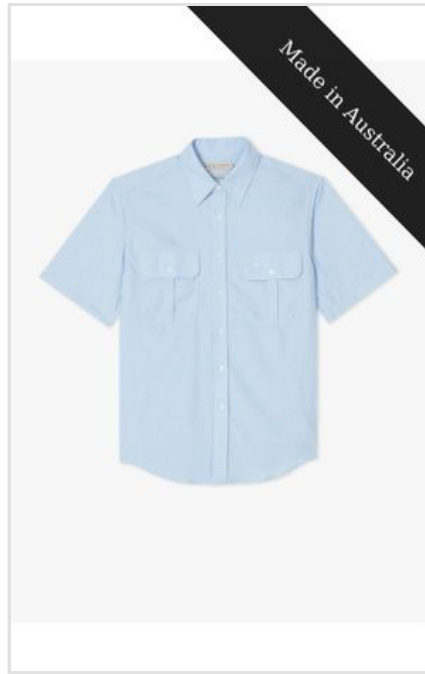

Color: White Grey

Sizes: XS - 5XB

M.S.R.P.: A\$139.00

**SUBARU COLLINS SHIRT**

Wholesale Colour Code: SH2010F4502

Color: Navy

Sizes: L - XB

M.S.R.P.: A\$139.00