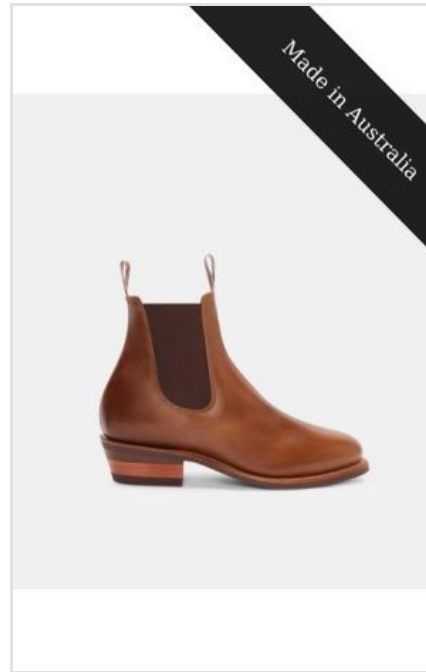

WOMENS FOOTWEAR

COMFORT LADY YEARLING BOOT

Wholesale Colour Code: B522Y_02BNP

Color: Black

Sizes: 5D-Regular - 11E-Wide

M.S.R.P.: A$699.00

COMFORT LADY YEARLING BOOT

Wholesale Colour Code: B522Y_41BDNP

Color: Chestnut

Sizes: 5D-Regular - 11E-Wide

M.S.R.P.: A$699.00

COMFORT LADY YEARLING BOOT

Wholesale Colour Code: B522P_Y5BNH

Color: Caramel

Sizes: 5D-Regular - 11E-Wide

M.S.R.P.: A$749.00

COMFORT LADY YEARLING BOOT

Wholesale Colour Code: B522P_24BNP

Color: Mid Brown

Sizes: 5D-Regular - 11E-Wide

M.S.R.P.: A$749.00