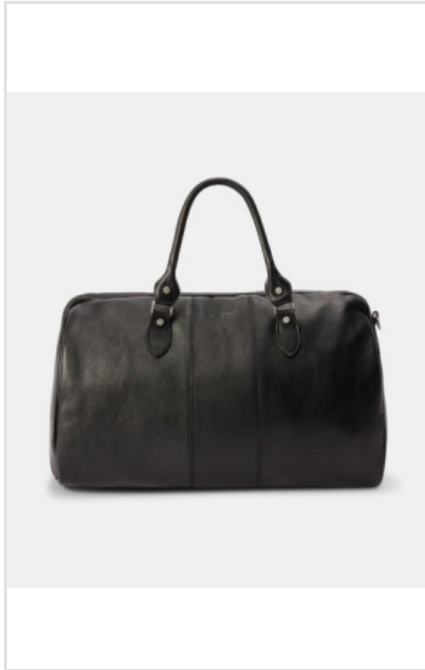

**MARGOT BELT**

Wholesale Colour Code: BSD5ACH0201  
Color: Black  
Sizes: 26 WAIST - 40 WAIST  
M.S.R.P.: A\$149.00

**MARGOT BELT**

Wholesale Colour Code: BSD5ALC2401  
Color: Mid Brown  
Sizes: 26 WAIST - 40 WAIST  
M.S.R.P.: A\$149.00

**R.M.WILLIAMS LOGO BUCKLE**

Wholesale Colour Code: CG219\_SG0  
Color: Silver Gold  
Sizes: One Size  
M.S.R.P.: A\$59.00

**R.M.WILLIAMS LOGO BUCKLE**

Wholesale Colour Code: CG219\_QF0

Color: Antique Silver

Sizes: One Size

M.S.R.P.: A\$59.00

BAGS & LEATHER GOODS

**SADDLER DUFFLE BAG**

Wholesale Colour Code: CNL0ECH0201

Color: **Black**

Sizes: **One Size**

M.S.R.P.: **A\$1,199.00**