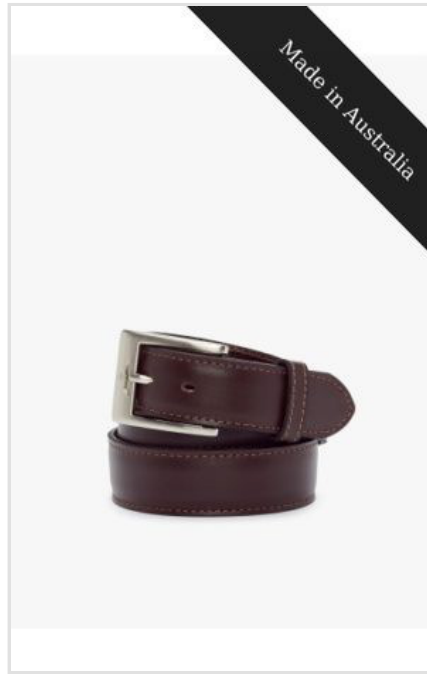

MEN'S DRESS BELT

Wholesale Colour Code: CB492_02

Color: **Black**

Sizes: **30 WAIST - 46 WAIST**

M.S.R.P.: **A$149.00**

MEN'S DRESS BELT

Wholesale Colour Code: CB492_41

Color: **Chestnut**

Sizes: **30 WAIST - 46 WAIST**

M.S.R.P.: **A$149.00**

SLIM PLAITED BUCKLE BELT

Wholesale Colour Code: CB090_06

Color: **Brown**

Sizes: **32 WAIST - 46 WAIST**

M.S.R.P.: **A$319.00**

PLAITED O RING BELT

Wholesale Colour Code: BPF6CKC0601

Color: **Brown**

Sizes: **32 WAIST - 46 WAIST**

M.S.R.P.: **A$319.00**