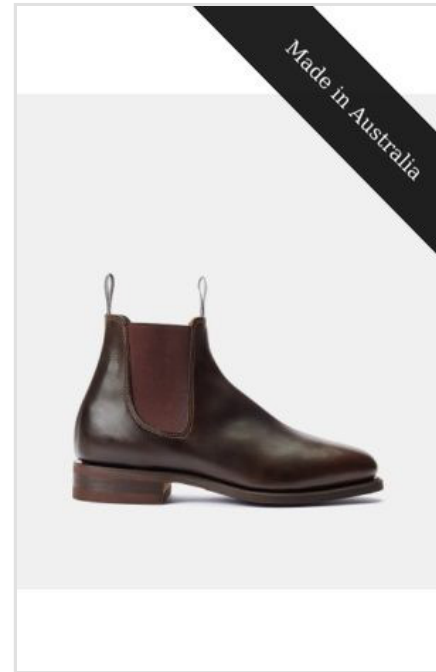

CRAFTSMAN BOOT

Wholesale Colour Code: B543Y_41FCW

Color: Chestnut

Sizes: 5F-Narrow - 4.5H-Wide

M.S.R.P.: A$699.00

BURNISHED COMFORT CRAFTSMAN

Wholesale Colour Code: B543U_BOFCH

Color: Bordeaux

Sizes: 3G-Regular - 16H-Wide

M.S.R.P.: A$849.00

BURNISHED COMFORT CRAFTSMAN

Wholesale Colour Code: B543U_13FCH

Color: Dark Tan

Sizes: 6G-Regular - 13H-Wide

M.S.R.P.: A$849.00

MACQUARIE BOOT

Wholesale Colour Code: B555P_08FNP

Color: Chocolate

Sizes: 6G-Regular - 12G-Regular

M.S.R.P.: A$749.00