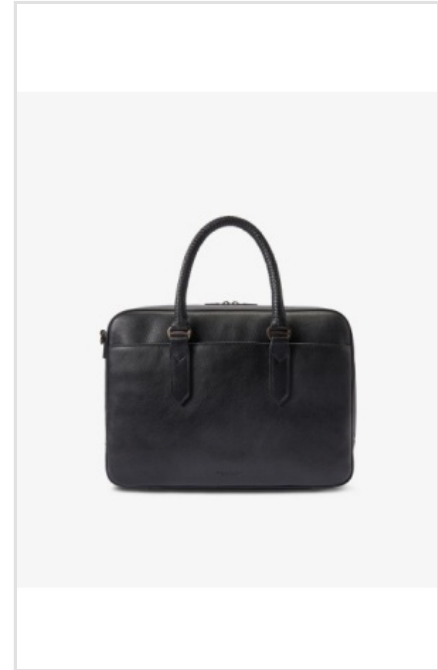

**MARGOT BELT**

Wholesale Colour Code: BSD5ACH0201  
Color: Black  
Sizes: 26 WAIST - 40 WAIST  
M.S.R.P.: A\$149.00

**MARGOT BELT**

Wholesale Colour Code: BSD5ALC2401  
Color: Mid Brown  
Sizes: 26 WAIST - 40 WAIST  
M.S.R.P.: A\$149.00

**R.M.WILLIAMS LOGO BUCKLE**

Wholesale Colour Code: CG219\_SG0  
Color: Silver Gold  
Sizes: One Size  
M.S.R.P.: A\$59.00

**R.M.WILLIAMS LOGO BUCKLE**

Wholesale Colour Code: CG219\_QF0

Color: Antique Silver

Sizes: One Size

M.S.R.P.: A\$59.00

BAGS & LEATHER GOODS

**SADDLER DUFFLE BAG**

Wholesale Colour Code: CNL0ECH0201

Color: **Black**

Sizes: **One Size**

M.S.R.P.: **A\$1,199.00**