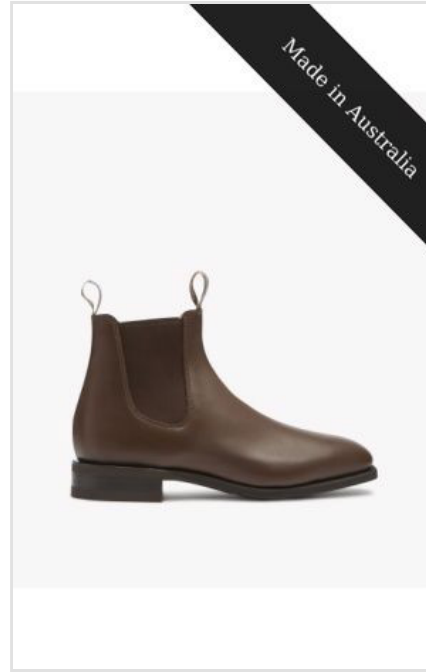

**NELSON SOCK**

Wholesale Colour Code: AKM90CBG601

Color: Grey/ Navy

Sizes: M - L

M.S.R.P.: A\$29.00

MENS FOOTWEAR

**COMFORT CRAFTSMAN BOOT**  
Wholesale Colour Code: B543Y\_02FCP  
Color: Black  
Sizes: 1F-Narrow - 17H-Wide  
M.S.R.P.: A\$699.00