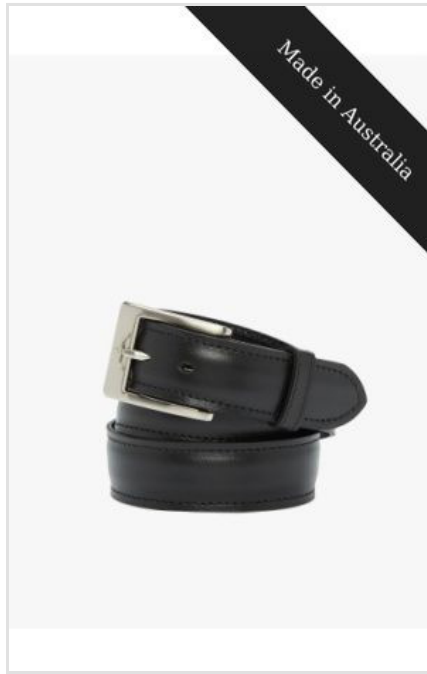

MEN'S DRESS BELT

Wholesale Colour Code: CB492_02

Color: **Black**

Sizes: **30 WAIST - 46 WAIST**

M.S.R.P.: **A$149.00**

MEN'S DRESS BELT

Wholesale Colour Code: CB492_41

Color: **Chestnut**

Sizes: **30 WAIST - 46 WAIST**

M.S.R.P.: **A$149.00**

SLIM PLAITED BUCKLE BELT

Wholesale Colour Code: CB090_06

Color: **Brown**

Sizes: **32 WAIST - 46 WAIST**

M.S.R.P.: **A$319.00**

PLAITED O RING BELT

Wholesale Colour Code: BPF6CKC0601

Color: **Brown**

Sizes: **32 WAIST - 46 WAIST**

M.S.R.P.: **A$319.00**