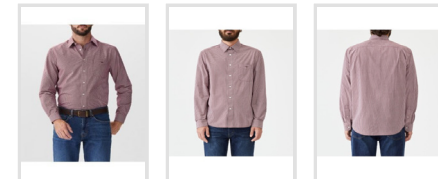

M.S.R.P.: A\$159.00

**NEWLAND POPLIN CHECK SHIRT**

Wholesale Colour Code: SHF01PS4501

Color: Navy

Sizes: S - 4XL

M.S.R.P.: A\$159.00

**CLASSIC SHIRT**

Wholesale Colour Code: SH201PSRL01