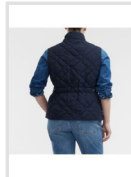

WILLIPPA VEST

Wholesale Colour Code: JV832NY0201

Color: **Black**

Sizes: **6 - 18**

M.S.R.P.: **A$149.00**

IKARA VEST

Wholesale Colour Code: JV632NN4501

Color: **Navy**

Sizes: **XS - XXL**

M.S.R.P.: **A$199.00**

IKARA VEST

Wholesale Colour Code: JV632NN0201

Color: **Black**

Sizes: **XS - XXL**

M.S.R.P.: **A$199.00**

SHEOAK BLAZER

Wholesale Colour Code: JT603MKH401

Color: **Ink**

Sizes: **6 - 16**

M.S.R.P.: **A$449.00**