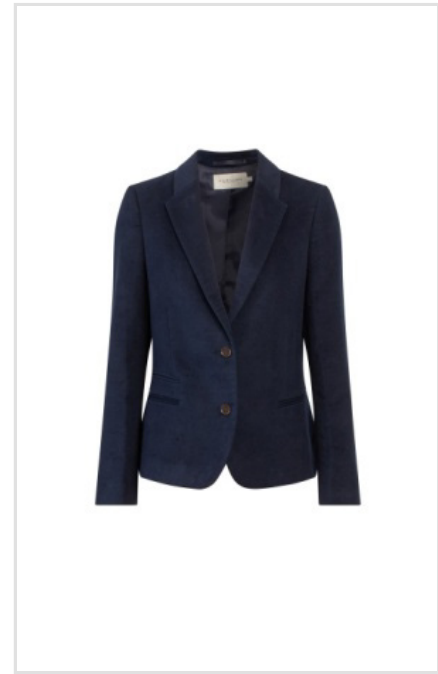

WILLIPPA VEST

Wholesale Colour Code: JV832NY0201

Color: **Black**

Sizes: **6 - 18**

M.S.R.P.: **A$149.00**

IKARA VEST

Wholesale Colour Code: JV632NN4501

Color: **Navy**

Sizes: **XS - XXL**

M.S.R.P.: **A$199.00**

IKARA VEST

Wholesale Colour Code: JV632NN0201

Color: **Black**

Sizes: **XS - XXL**

M.S.R.P.: **A$199.00**

SHEOAK BLAZER

Wholesale Colour Code: JT603MKH401

Color: **Ink**

Sizes: **6 - 16**

M.S.R.P.: **A$449.00**