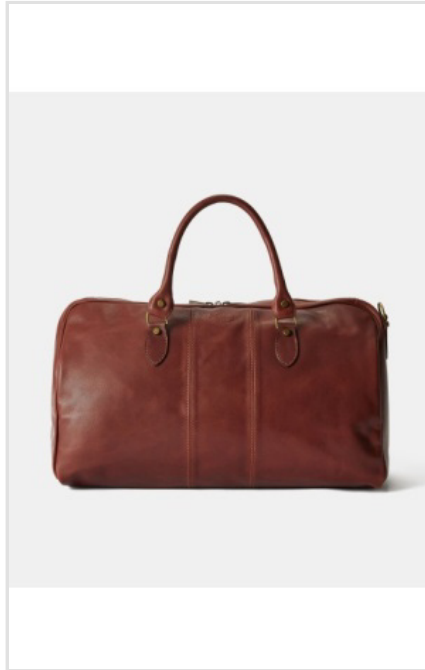

**MARGOT BELT**

Wholesale Colour Code: BSD5ACH0201  
Color: Black  
Sizes: 26 WAIST - 40 WAIST  
M.S.R.P.: A\$149.00

**MARGOT BELT**

Wholesale Colour Code: BSD5ALC2401  
Color: Mid Brown  
Sizes: 26 WAIST - 40 WAIST  
M.S.R.P.: A\$149.00

**R.M.WILLIAMS LOGO BUCKLE**

Wholesale Colour Code: CG219\_SG0  
Color: Silver Gold  
Sizes: One Size  
M.S.R.P.: A\$59.00

**R.M.WILLIAMS LOGO BUCKLE**

Wholesale Colour Code: CG219\_QF0

Color: Antique Silver

Sizes: One Size

M.S.R.P.: A\$59.00

BAGS & LEATHER GOODS

**SADDLER DUFFLE BAG**

Wholesale Colour Code: CNL0ECH0201

Color: **Black**

Sizes: **One Size**

M.S.R.P.: **A\$1,199.00**