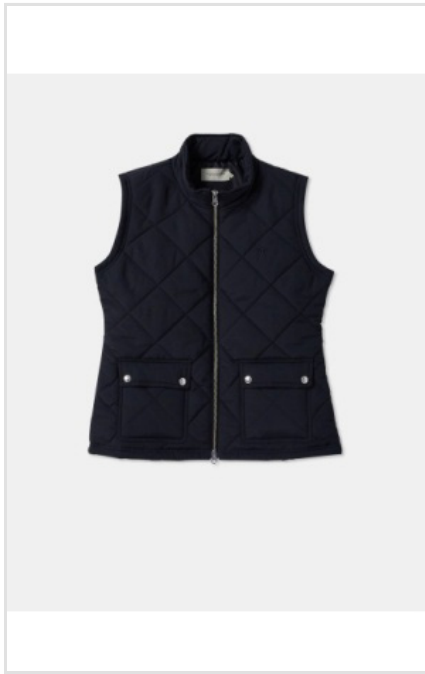

WILLIPPA VEST

Wholesale Colour Code: JV832NY0201

Color: **Black**

Sizes: **6 - 18**

M.S.R.P.: **A$149.00**

IKARA VEST

Wholesale Colour Code: JV632NN4501

Color: **Navy**

Sizes: **XS - XXL**

M.S.R.P.: **A$199.00**

IKARA VEST

Wholesale Colour Code: JV632NN0201

Color: **Black**

Sizes: **XS - XXL**

M.S.R.P.: **A$199.00**

SHEOAK BLAZER

Wholesale Colour Code: JT603MKH401

Color: **Ink**

Sizes: **6 - 16**

M.S.R.P.: **A$449.00**