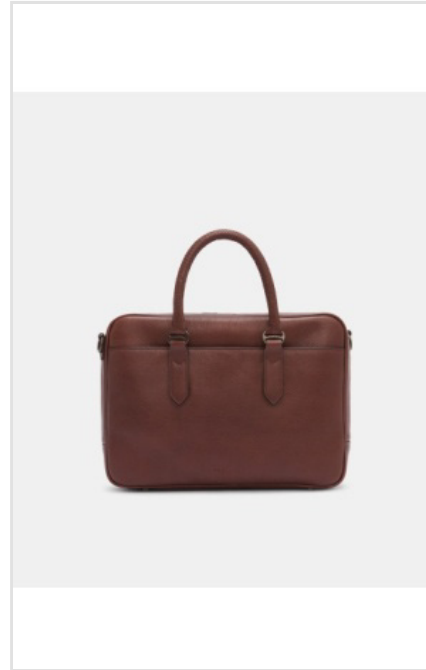

**MARGOT BELT**

Wholesale Colour Code: BSD5ACH0201  
Color: Black  
Sizes: 26 WAIST - 40 WAIST  
M.S.R.P.: A\$149.00

**MARGOT BELT**

Wholesale Colour Code: BSD5ALC2401  
Color: Mid Brown  
Sizes: 26 WAIST - 40 WAIST  
M.S.R.P.: A\$149.00

**R.M.WILLIAMS LOGO BUCKLE**

Wholesale Colour Code: CG219\_SG0  
Color: Silver Gold  
Sizes: One Size  
M.S.R.P.: A\$59.00

**R.M.WILLIAMS LOGO BUCKLE**

Wholesale Colour Code: CG219\_QF0

Color: Antique Silver

Sizes: One Size

M.S.R.P.: A\$59.00

BAGS & LEATHER GOODS

**SADDLER DUFFLE BAG**

Wholesale Colour Code: CNL0ECH0201

Color: **Black**

Sizes: **One Size**

M.S.R.P.: **A\$1,199.00**