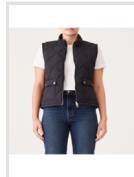

WILLIPPA VEST

Wholesale Colour Code: JV832NY0201

Color: **Black**

Sizes: **6 - 18**

M.S.R.P.: **A$149.00**

IKARA VEST

Wholesale Colour Code: JV632NN4501

Color: **Navy**

Sizes: **XS - XXL**

M.S.R.P.: **A$199.00**

IKARA VEST

Wholesale Colour Code: JV632NN0201

Color: **Black**

Sizes: **XS - XXL**

M.S.R.P.: **A$199.00**

SHEOAK BLAZER

Wholesale Colour Code: JT603MKH401

Color: **Ink**

Sizes: **6 - 16**

M.S.R.P.: **A$449.00**