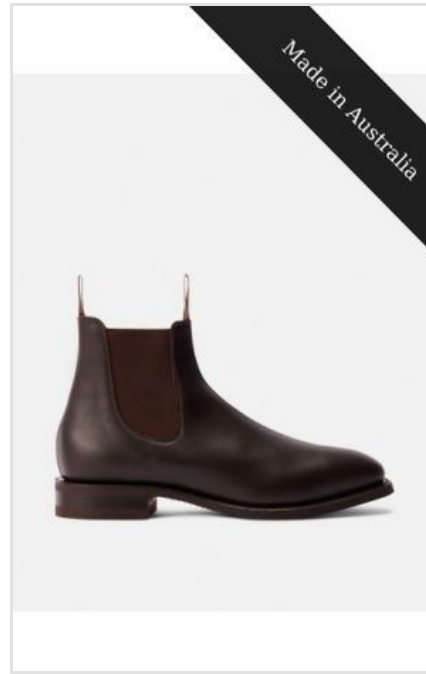

Color: Black Print

Sizes: 6G-Regular - 12H-Wide

M.S.R.P.: A\$749.00

**DYNAMIC CRAFTSMAN BOOT**

Wholesale Colour Code: B543Y\_02FCB

Color: Black

Sizes: 3G-Regular - 14H-Wide

M.S.R.P.: A\$699.00