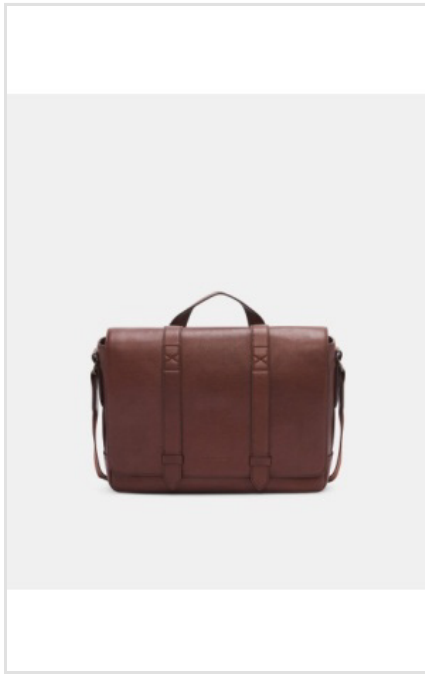

**SADDLER DUFFLE BAG**

Wholesale Colour Code: CNL0ECH9701

Color: **Whiskey**

Sizes: **One Size**

M.S.R.P.: **A\$1,199.00**

**FARRIER SIGNATURE BRIEFCASE**

Wholesale Colour Code: CFM0UCH9701

Color: **Whiskey**

Sizes: **One Size**

M.S.R.P.: **A\$599.00**

**FARRIER SIGNATURE BRIEFCASE**

Wholesale Colour Code: CFM0UCH0201

Color: **Black**

Sizes: **One Size**

M.S.R.P.: **A\$599.00**

**FARRIER MESSENGER**

Wholesale Colour Code: CMM2UCH9701

Color: Whiskey

Sizes: One Size

M.S.R.P.: A\$499.00

**FARRIER MESSENGER**

Wholesale Colour Code: CMM2UCH0201

Color: Black

Sizes: One Size