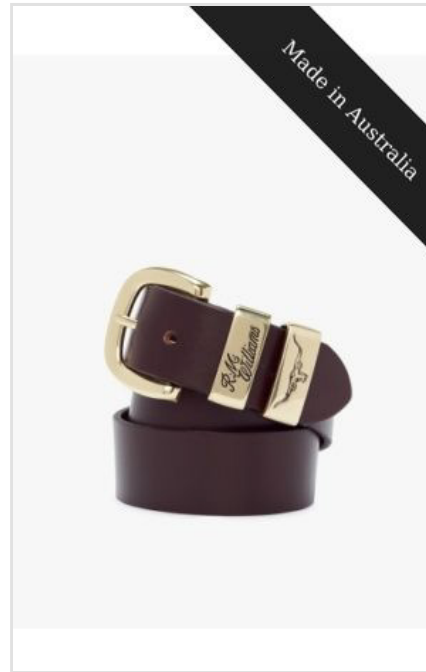

BELTS

**DROVER BELT**

Wholesale Colour Code: CB439\_02  
Color: **Black**  
Sizes: 30 WAIST - 46 WAIST  
M.S.R.P.: A\$169.00

**DROVER BELT**

Wholesale Colour Code: CB439\_41  
Color: **Chestnut**  
Sizes: 30 WAIST - 28 WAIST  
M.S.R.P.: A\$169.00