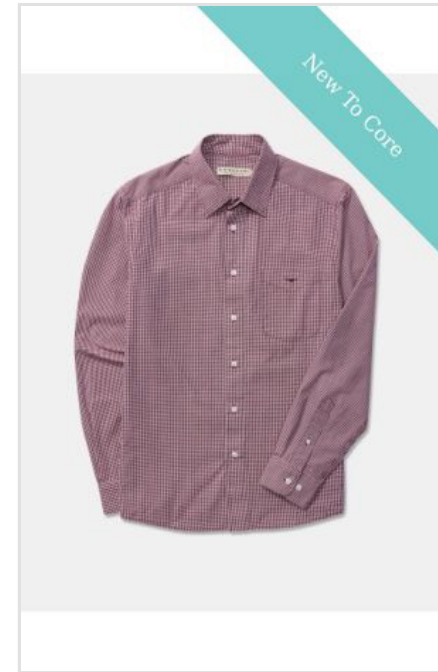

M.S.R.P.: A\$159.00

**NEWLAND POPLIN CHECK SHIRT**

Wholesale Colour Code: SHF01PS4501

Color: Navy

Sizes: S - 4XL

M.S.R.P.: A\$159.00

**CLASSIC SHIRT**

Wholesale Colour Code: SH201PSRL01