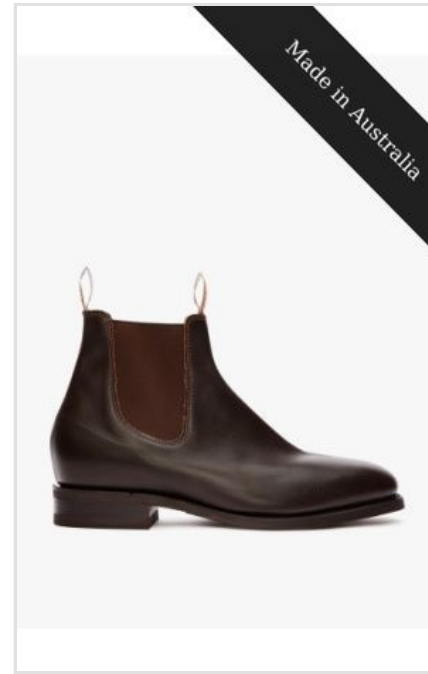

COMFORT TAMBO BOOT

Wholesale Colour Code: B549Y_41FBP

Color: Chestnut

Sizes: 5X-Extra Wide - 15X-Extra Wide

M.S.R.P.: A$699.00