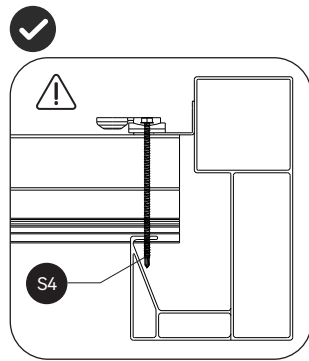

Combination A

P2		30
S4		30