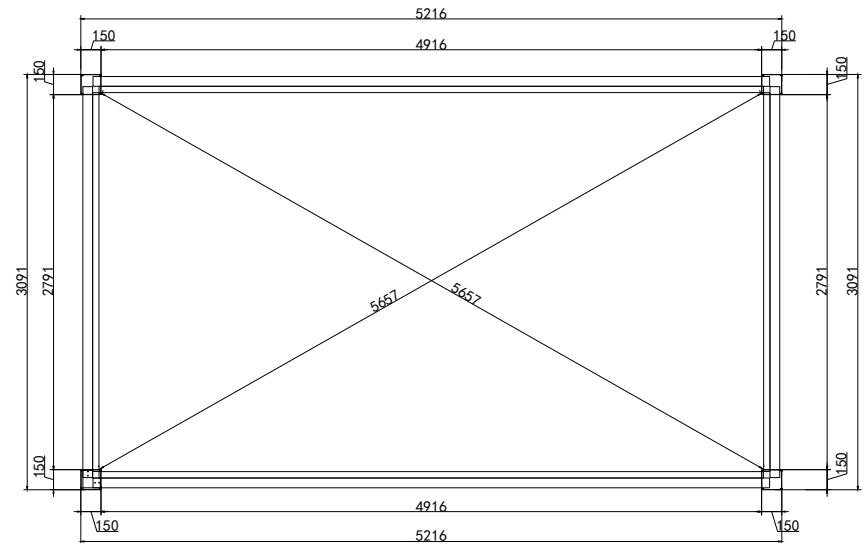

CARPORT

Montageanleitung - DE

1/6

REF	BILD		Menge
A1		 150X150-2550	4

REF	BILD	Menge
N1		4
N2		4

REF	BILD	Menge
S2	 6×35	16
S6	 10×80	16

2/6

REF	BILD	Menge
Z1	 4mm	1
Z2	 4mm	1
Z3	 6mm	1
Z4	 6mm	1

There is a Product Tracking Number in the inner side of the carton(see below diagram). For better and efficient after-sales in the future, when tear down the carton box, please take a photo of the Tracking Number and save the photo.

S3	 5×19	12
S5	 4×16	4
N3		2

X2

S2	 6×35	16
N1		4
N2		4

Combination A

S1		16
----	---	----

Combination A

P1		16
S3	 5x19	16
N4		4

Combination A

P2		30
S4		30

Combination A

S3	 5x19	12
P2		12

S6		16
----	---	----

CARPORT