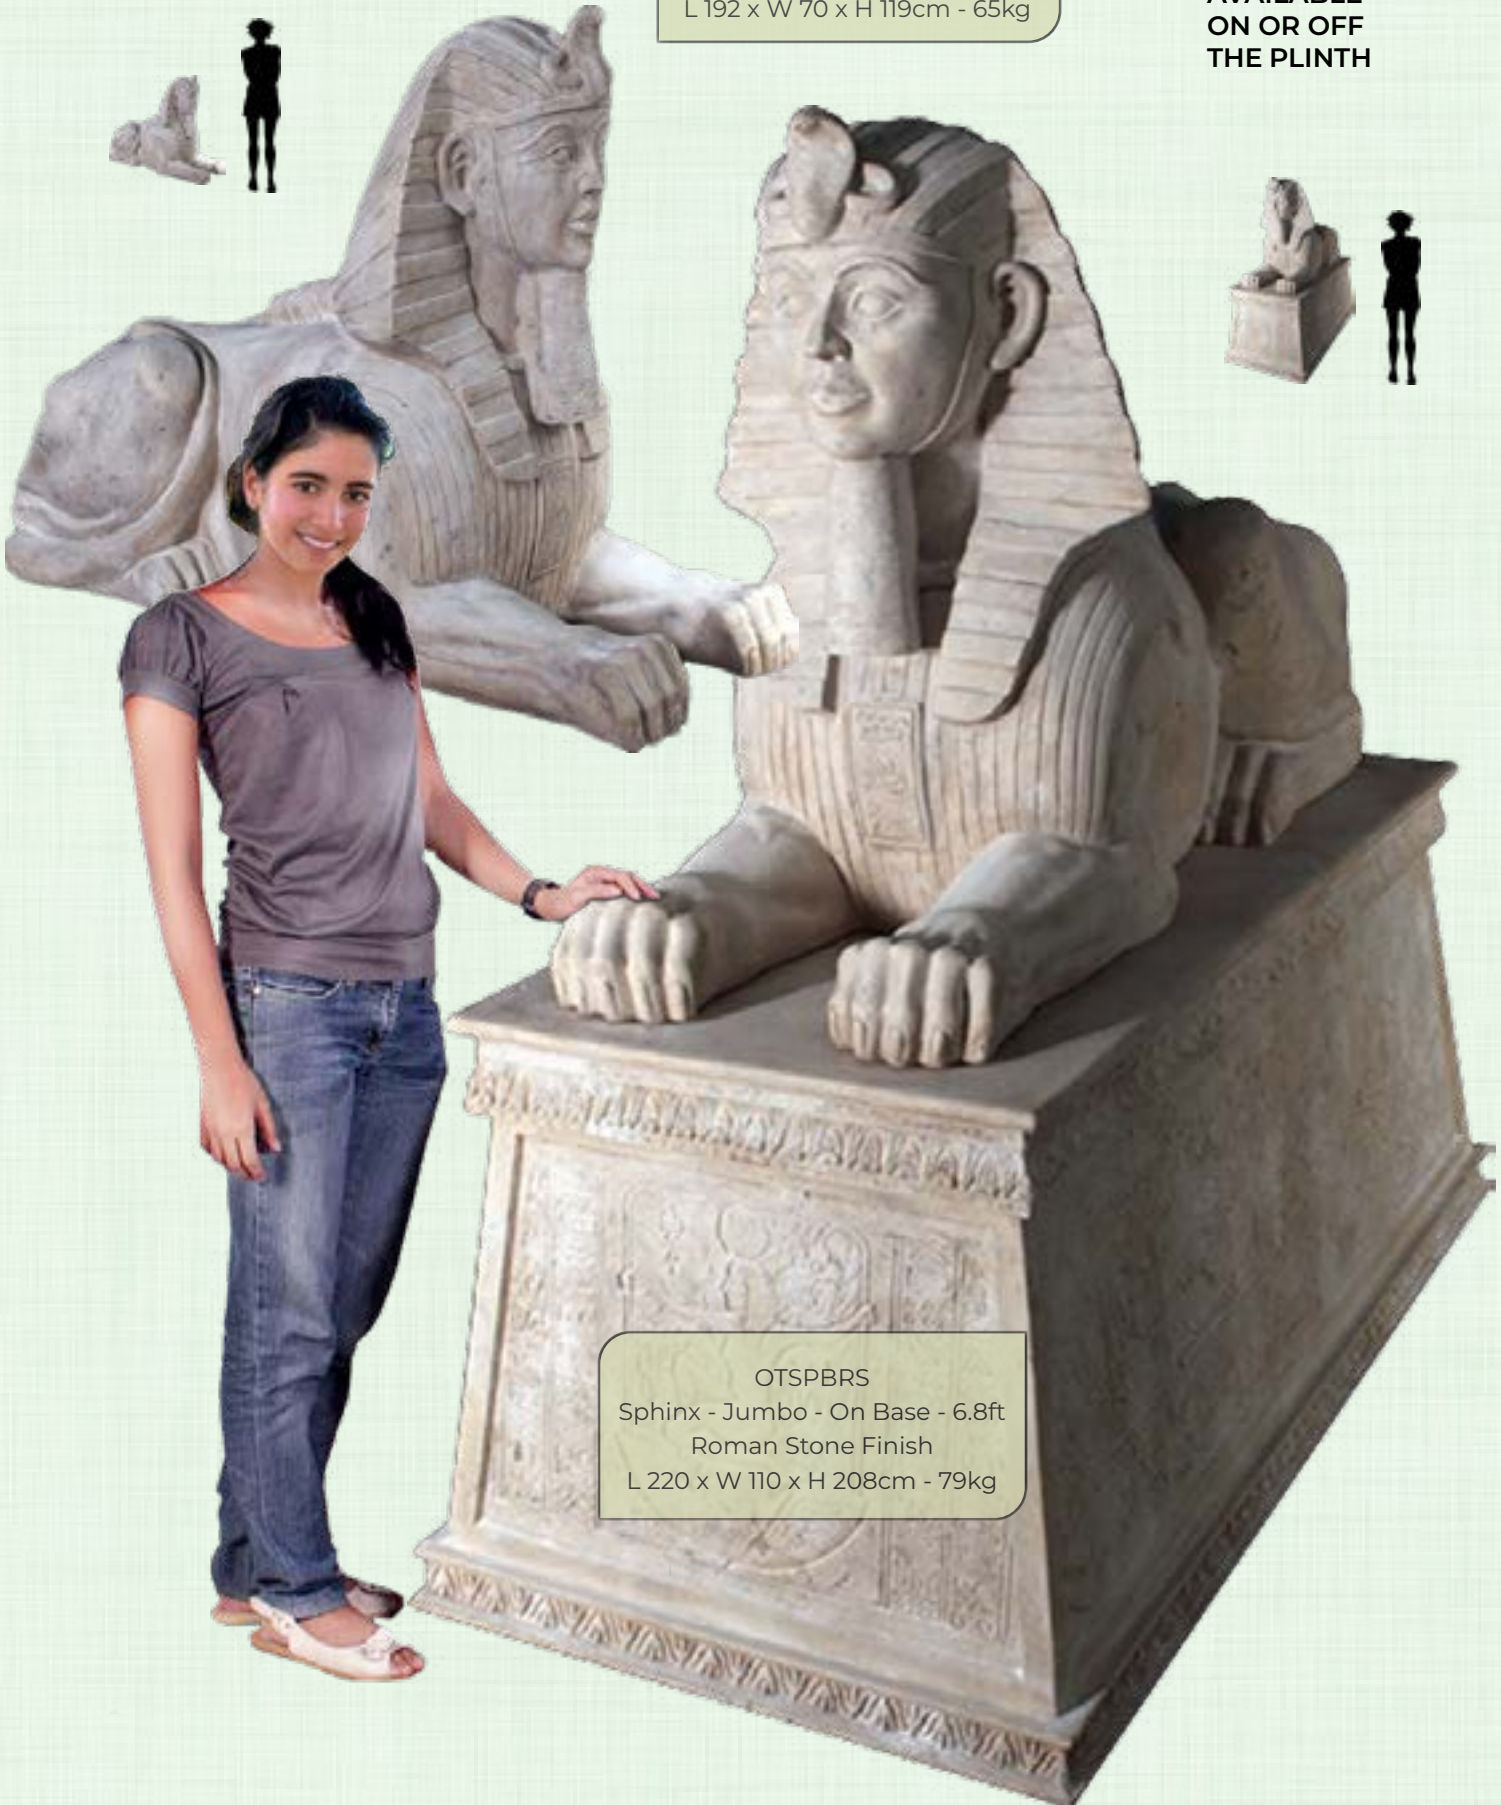

ROMAN STONE - COLLECTION

ANIMALS

SPHINX - JUMBO ON PLINTH

OTSPHJRS
Sphinx - Jumbo
Sandstone Finish
L 192 x W 70 x H 119cm - 65kg

SPHINX IS
AVAILABLE
ON OR OFF
THE PLINTH

OTSPBRS
Sphinx - Jumbo - On Base - 6.8ft
Roman Stone Finish
L 220 x W 110 x H 208cm - 79kg