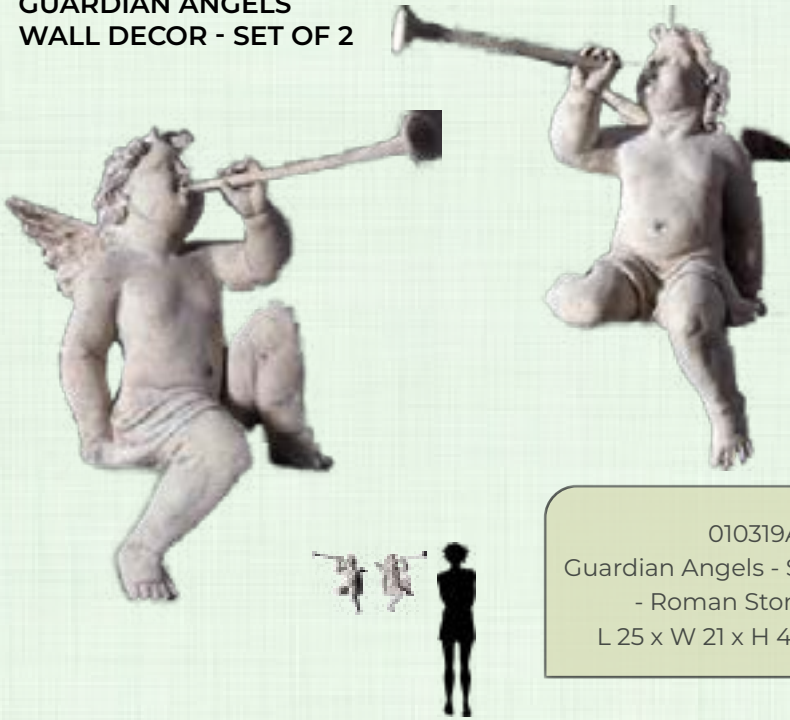

NATIVITY SET / HOLY FAMILY SET OF 3 - ROMAN STONE

NATIVITY SET
- ROMAN STONE
Small Set includes
Mary, Joseph, Baby Jesus
& Angel

SET OF 3

AVAILABLE
INDIVIDUALLY
OR AS A SET OF 3

150252RS
Nativity Set - Holy Family
Set of 3 - Roman Stone
L 60 x W 52 x H 81cm - 20kg

ROMAN STONE - COLLECTION

STATUES

FAIRY SPELL STATUE

010304RS
 Fairy Spell Statue
 Roman Stone Finish
 L 20 x W 17 x H 41cm - 1.8kg

GUARDIAN ANGELS WALL DECOR - SET OF 2

010319AC
 Guardian Angels - Small - Set of 2
 - Roman Stone Finish
 L 25 x W 21 x H 43cm - 3.8kg