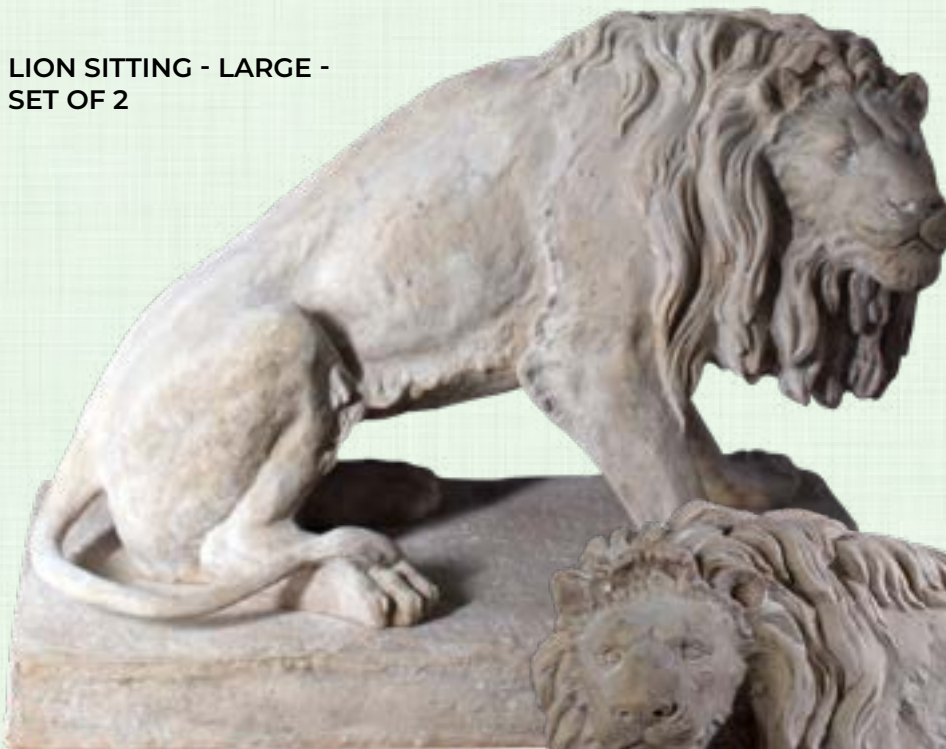

ROMAN STONE - COLLECTION

STATUES

LION CROUCHING

020705RS
Lion Crouching
Roman Stone
L 236 x W 60 x H 85cm - 80kg

LION SITTING - LARGE - SET OF 2

020307RS
Lion Sitting - Large - Set of 2
Roman Stone
L 132 x W 76 x H 99cm - 127kg