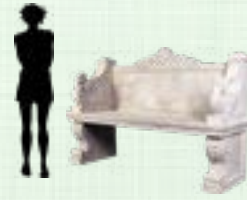

ROMAN STONE - COLLECTION

FURNITURE - SEATING
VICENZA BENCH

090080RS
Vicenza Bench
Roman Stone Finish
L 163 x W 52 x H 108cm - 60kg