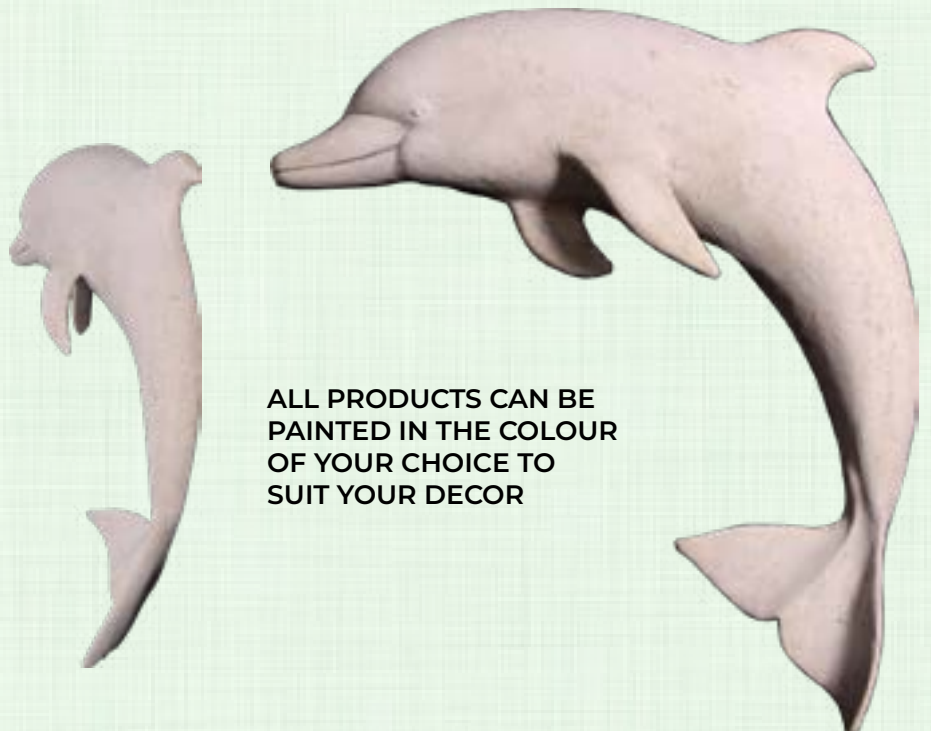

REAR VIEW

DOLPHIN - WALL DECOR

140095
Fish - Yellow Tailed King Fish
Wall Decor

DOLPHIN - WALL DECOR

140095
Dolphin - Wall Decor
Painted - 36"
L 57 x W 40 x H 117cm - 6.5kg

**ALL PRODUCTS CAN BE
PAINTED IN THE COLOUR
OF YOUR CHOICE TO
SUIT YOUR DECOR**