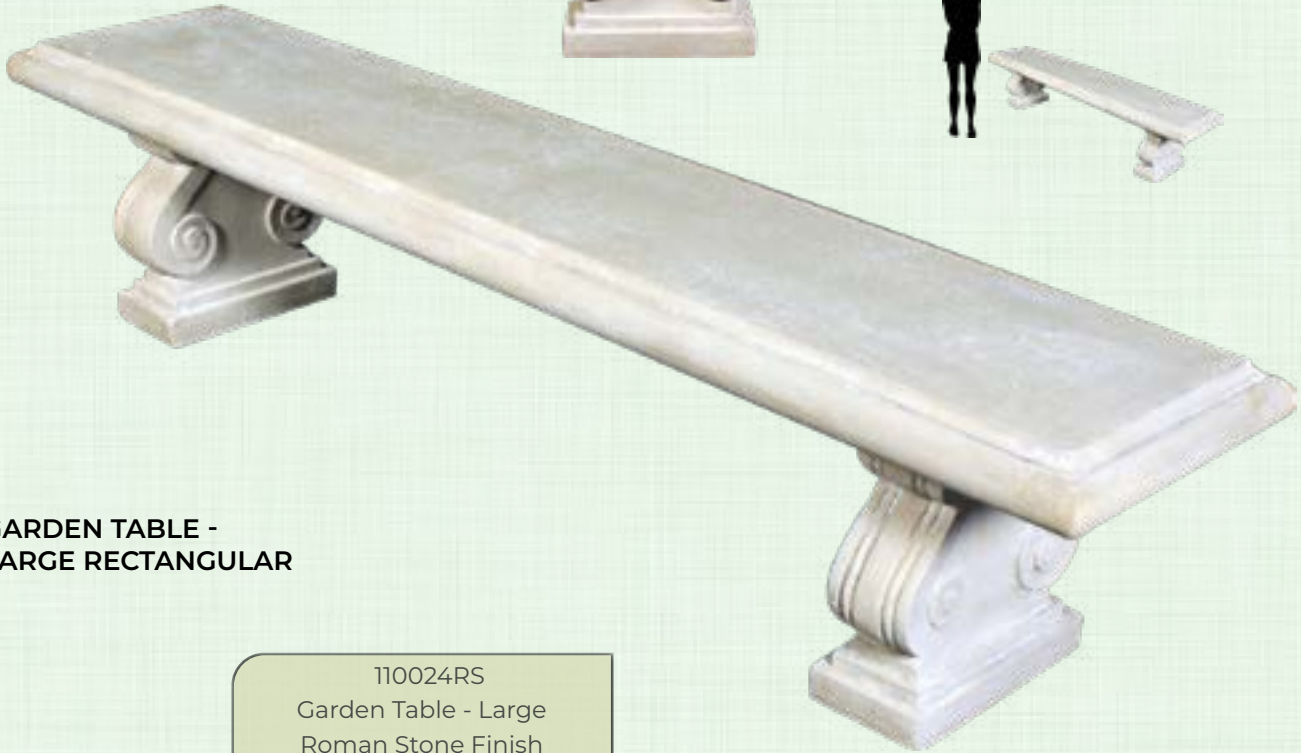

080167RS
Throne Stool
Roman Stone Finish
L 49 x W 38 x H 85cm - 16kg

ROMAN STONE - COLLECTION

FURNITURE - TABLES

SQUARE GARDEN
TABLE

150019RS
Square Garden Table
Roman Stone Finish
L 131 x W 131 x H 156cm - 77.2kg

MODERNO
CONSOLE TABLE

070603RS
Moderno Console Table
Roman Stone Finish
L 120 x W 44 x H 81cm - 38kg

ROMAN STONE - COLLECTION

FURNITURE - GARDEN SETS

GARDEN BENCH - LARGE
RECTANGLE

120018RS
Garden Bench
Roman Stone Finish
L 210 x W 44 x H 46cm - 42kg

GARDEN TABLE -
LARGE RECTANGULAR

110024RS
Garden Table - Large
Roman Stone Finish
L 260 x W 105 x H 78cm - 119kg

ROMAN STONE - COLLECTION

FURNITURE - GARDEN SETS

ROYAL GARDEN BENCH-
CURVED- 3 BASE SUPPORTS