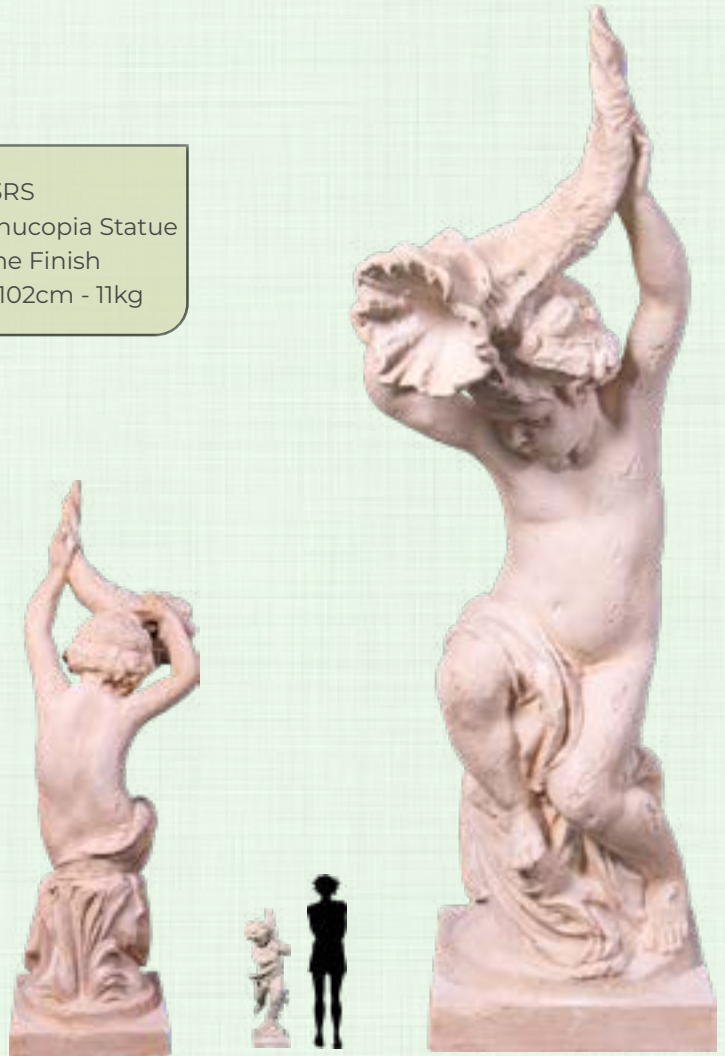

ROMAN STONE - COLLECTION

STATUES

GARDEN CUPID CORNUCOPIA STATUE

150353RS
Garden Cupid Cornucopia Statue
Roman Stone Finish
L 41 x W 36 x H 102cm - 11kg

REAR VIEW

POND SURROUND WITH CORNUCOPIA

140504RS
Pond Surround with Cornucopia
design available as additional option
Roman Stone Finish