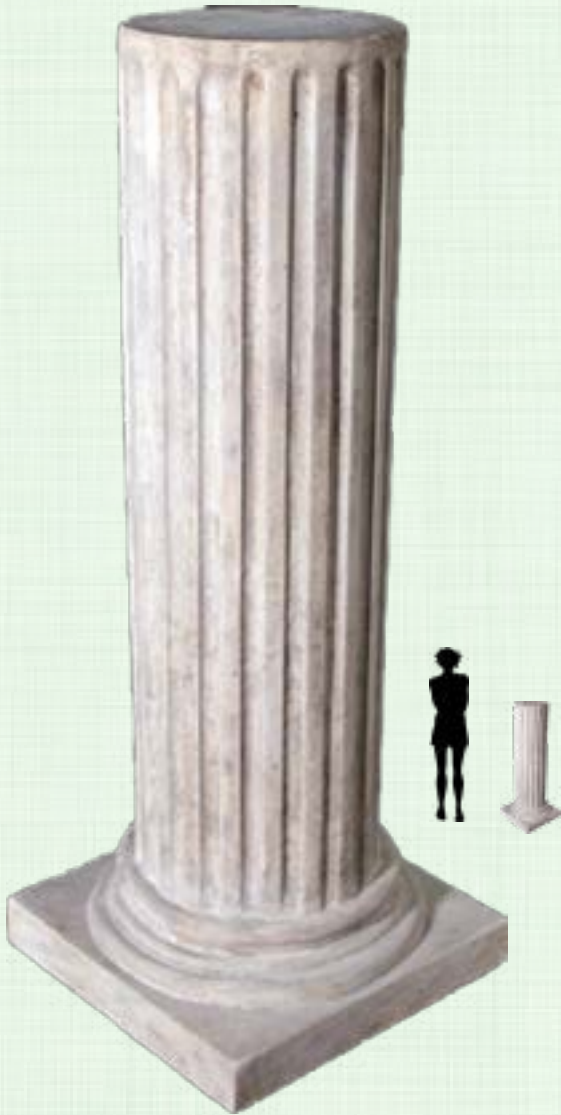

L 41 x W 41 x H 46cm - 18.8kg

ROMAN STONE - COLLECTION

COLUMNS

CORINTHIAN COLUMN - LARGE 86"

060701RS
Column Corinthian - 86"
Roman Stone Finish
L 46 x W 46 x H 219cm - 45.5kg

BERNINI COLUMN - LARGE 52"

060303RS
Column Bernini
Large 52 "
Roman Stone Finish
L 33 x W 33 x H 134cm - 31kg

BERNINI COLUMN
SMALL 36"

060304RS
Column Bernini
Small 36 "
Roman Stone Finish
L 31 x W 31 x H 93cm - 9kg

ROMAN STONE - COLLECTION

PEDESTALS

FLUTED PEDESTAL

060404RS
 Pedestal Fluted
 Roman Stone Finish
 L 44 x W 44 x H 110cm - 10kg