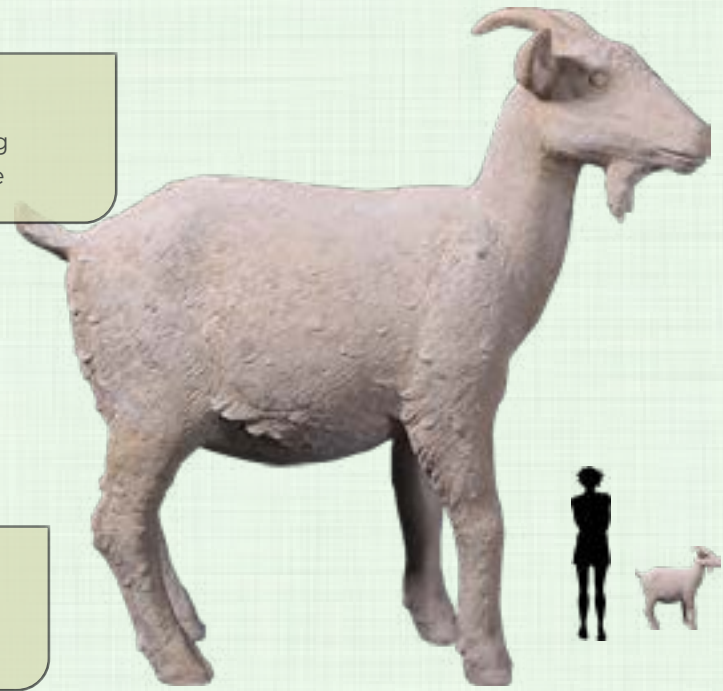

ROMAN STONE - COLLECTION

ANIMALS

GOAT STANDING

100044RS
Goat Standing
Roman Stone