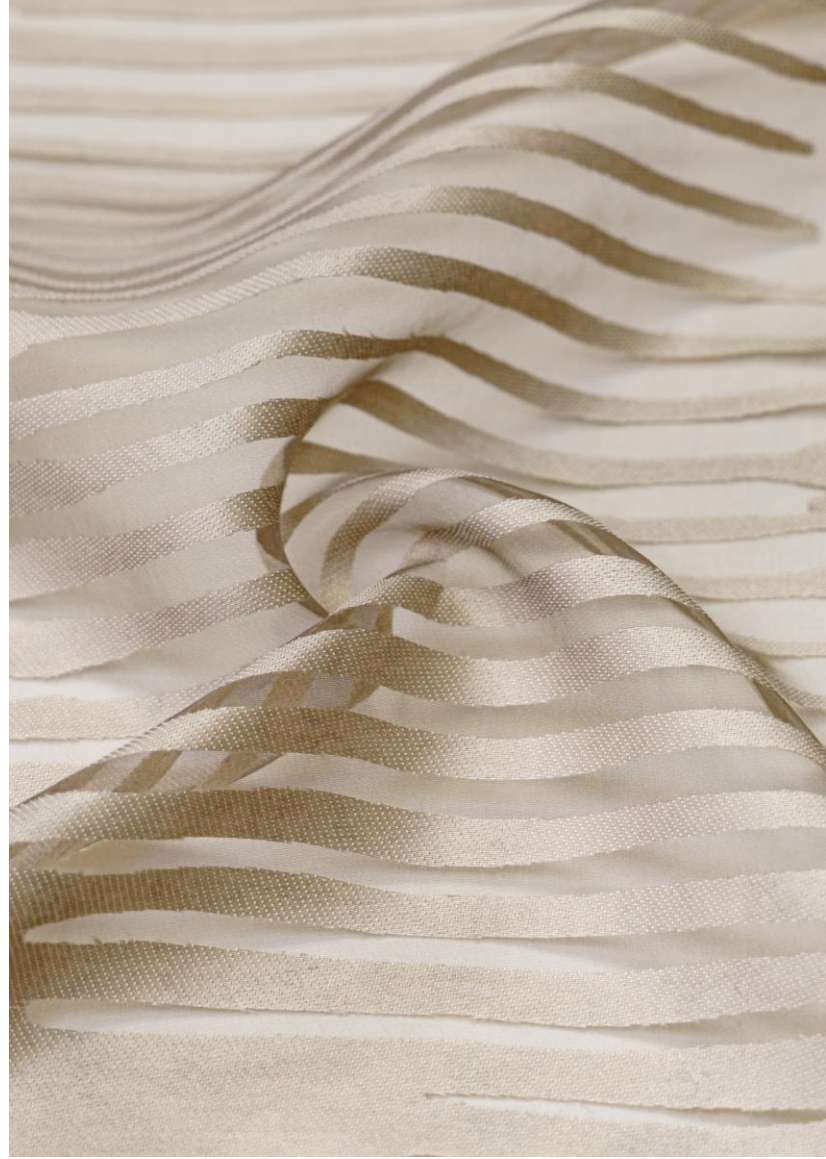

dimout decor / classic style

LEVANT >

Meet Levant, a light -blocking textile with timeless classic patterns. Perfect for curtains and decor, it brings **elegance and style** to any interior space.

STYLISH AND

decor textile / geometric style

CLEAN AND *Stylish*

< FARGO

Meet Fargo, a dynamic textile that brings **modern style to your home** with its bold triangle patterns. Perfect for curtains and décor, Fargo's geometric design adds a contemporary edge to any room, effortlessly blending form and function.

Whether framing your windows or accenting furniture, this **versatile fabric creates a striking visual impact**, transforming your space with its sleek, artistic flair.

LATTE

Charm

striped curtain / golden style