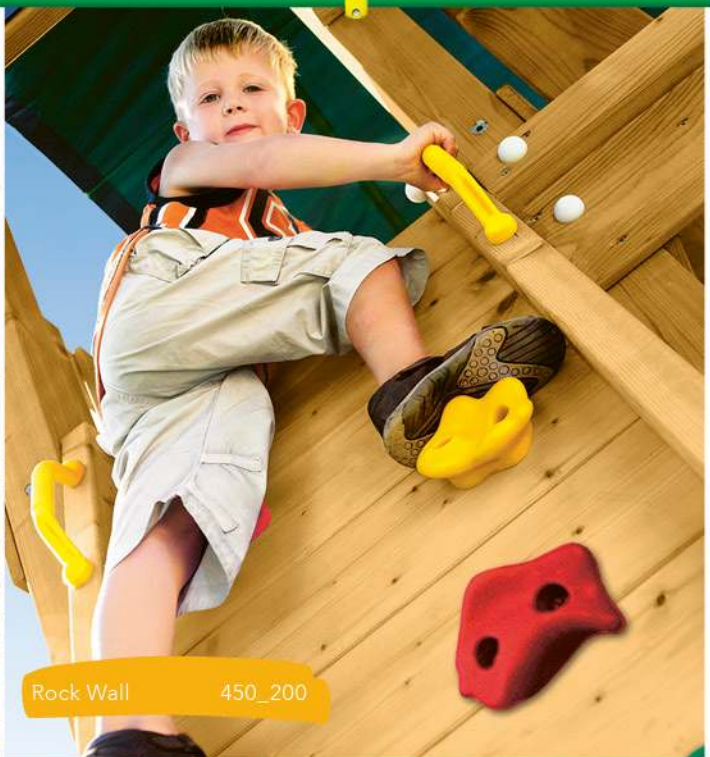

Talking Tube 450\_330

Sling Swing Kit Yellow 250\_001

Steering Wheel Yellow 201\_280

Monkey Bar Kit Blue 250\_013

PeekOscope 201\_295

Rock Wall 450\_200

1 Step Ladder 450\_300

Fireman's Pole 201\_275

# Jungle Gym®

BACKYARD PLAYGROUNDS

Specifications subject to change without notice. Jungle Gym products are intended for family residential use by children ages 3 to 10. Subject to alterations and printing errors. This product may differ from the photo. Product range and timber specifications may vary per dealer. ™ & © 2017 Jungle Gym B.V. Amsterdam