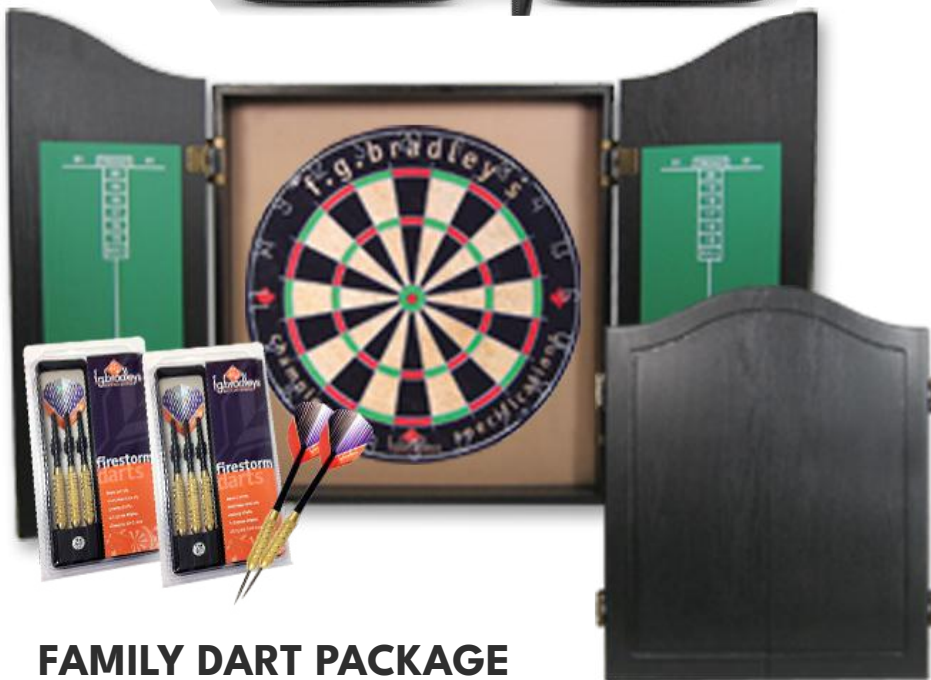

FAMILY DART PACKAGE

$199.99

A gift that will be right on target with your family, choose our F.G. Bradley's bristle dart board and we'll team it up with two sets of Firestorm brass darts and Black Knight dart cabinet. Firestorm Darts are available in assorted weights. The perfect dart set for most game rooms, cottage or the dormroom.

JETT BLACK KNIGHT CABINET 510071 **$109.99**

FGB CLASSIC DART BOARD 500006 **$69.99**

FGB BRASS FIRESTORM DARTS 520102 **$17.99 ea**