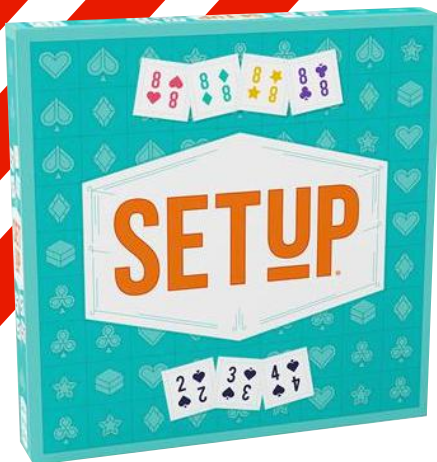

SETUP

700973 **$39.99**

Setup is a game of strategic tile placement, making sets of numbers of matching suits. You can't always plan in advance. The tiles stack, so a sequence you had in mind may disappear.