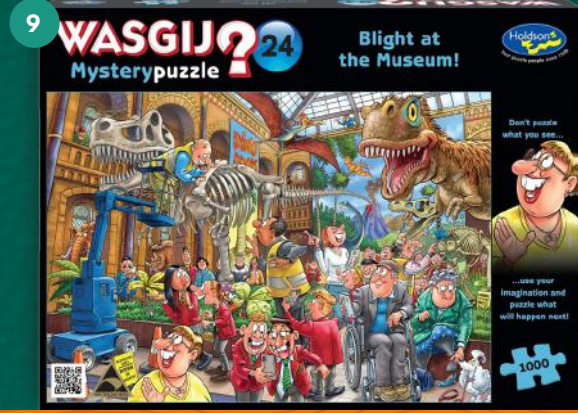

1) RAVENSBURGER DISNEY CINDERELLA CASTLE 1000PC 777366 $29.99
2) RAVENSBURGER WOODEN NATURE'S GARDEN 500PC 777590 $64.99
3) RAVENSBURGER WEST COAST TRANQUILITY CAN. COLL 1000PC 777570 $29.99
4) 1DI MARVEL COMICS AVENGERS 300PC 777930 $14.99
5) I AM PARROT 300PC 774180 $22.99
6) I AM DAISY 350PC 774185 $24.99
7) HEYE TRI SEASHORE 1000PC 770294 $33.99
8) JUMBO JVH IT'S ALL GOING DOWNHILL 1000PC 773416 $29.99
9) WASGIJ MYSTERY #24 BLIGHT AT MUSEUM 772459 $29.99
10) WASGIJ RETRO #7 BEAR NECESSITIES 1000PC 772467 $29.99
11) PIATNIK LIBRARY MONASTERY ST FLORIAN 1000PC 775146 $25.99
12) EDUCA AMSTERDAM 2000PC 775560 $44.99
13) EDUCA BIKE IN LAVENDER FIELD 1000PC 775653 $24.99