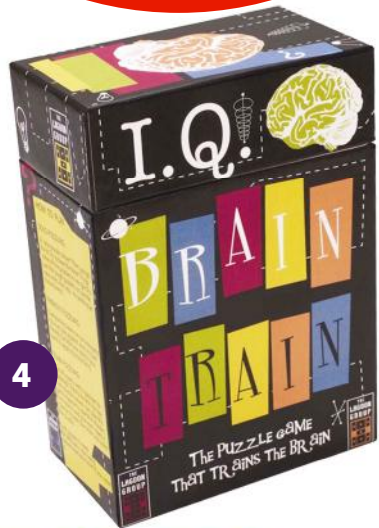

2 **EUROGRAPHICS PUZZLE STAND**
771134 **\$12.99**

3 **RAVENSBURGER SORT AND GO! PUZZLE SORTING TRAY**
770468 **\$29.99**

4 **EUROGRAPHIC PUZZLE SMART GLUE**
771135 **\$11.99**

5 **CEACO THE PUZZLE SCOOP**
770485 **\$19.99**

6 **ROLL-O-PUZZ 1000PC**
770977 **\$26.99**

Puzzlers

Generate delightful “a-ha!” moments with these mind-bending puzzlers. These puzzlers are sure to captivate and enthrall anyone.

- 1 MINI LABYRINTH BALL MAZE**
760078 **\$8.99**
- 2 MASTER JIGSAW 29 LEVEL 10**
760771 **\$16.99**
- 3 CATS AND BOXES PUZZLER**
760596 **\$26.99**
- 4 IQ BRAIN TRAIN PUZZLER**
760342 **\$19.99**
- 5 IQ PERPLEX PUZZLER**
760600 **\$22.99**
- 6 TETRIS STAX**
760283 **\$23.99**
- 7 KOALA AND BABY 3D PUZZLE**
760110 **\$19.99**
- 8 WINNIE THE POOH AND PIGLET 3D CRYSTAL PUZZLE**
760777 **\$29.99**
- 9 KANOODLE PUZZLER**
760009 **\$17.99**