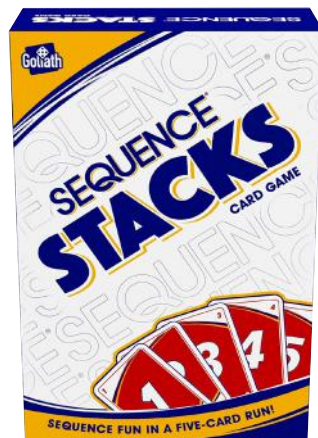

DISTRICT NOIR
709208 $19.99
Lead a powerful criminal organization in a fierce battle for control.

RISK STRIKE
720134 $44.99
Fast and fierce world domination! Get off the board and right into the action with this Risk Strike cards and dice game, a fresh twist on the Risk board game!

SEQUENCE STACKS
720280 $19.99