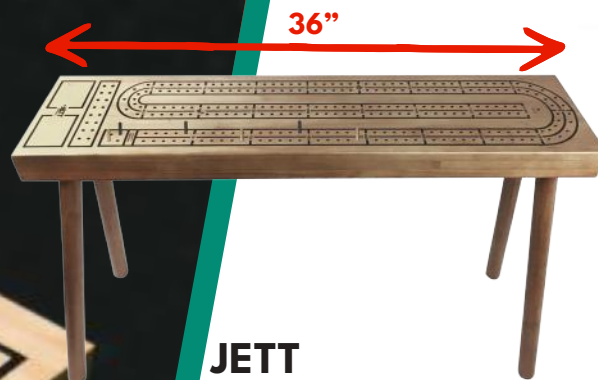

JETT TOURNAMENT ROLL-UP TRIPLE WEIGHTED CHESS SET

710010 \$34.99

JETT CRIBBAGE TABLE

720331 \$139.99

This hand-crafted, solid wood, 2-lane cribbage table makes a perfect end table ready for a game at any time. The play surface is a giant 36 inch size and is even marked with spots to stack cards.