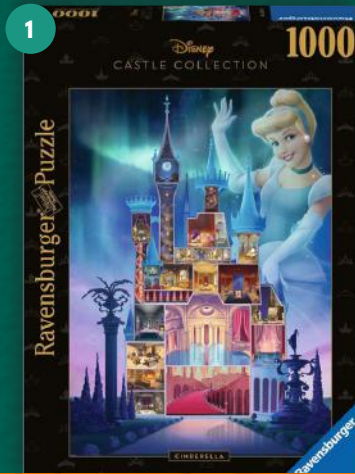

1.

2.

3.

4.

5.

9.

CASINO GAMES

HIT THE JACKPOT!

Go "all in" with these quality casino games! Find all you need to host the perfect poker night from playing cards, to poker sets.

7.

6.

8.

- 1) BICYCLE DISNEY MICKEY ORIGINAL PLAYING CARDS 600284 \$10.99
- 2) 500 PIECE 13.5 GRAM PRO CLAY SINGLE SUITED POKER CHIP SET 610231 \$179.99
- 3) MANUAL CARD SHUFFLER 650103 \$29.99
- 4) RETURN OF THE JEDI 40TH ANNIVERSARY: PLAYING CARDS 600197 \$9.99
- 5) STAR TREK PLAYING CARDS 600196 \$9.99
- 6) LEGACY ELITE 54" 2 IN 1 POKER TABLE 860331 \$2055.00
- 7) LEGACY ELITE GAS LIFT GAME CHAIR 860136 \$733.00
- 8) THEORY 11 ROLLING STONES PLAYING CARDS 600257 \$23.99
- 9) THEORY 11 SPIDERMAN PLAYING CARDS 600253 \$23.99

Puzzles

Assembling a jigsaw puzzle allows your mind to drift away to another place, all while searching, and assembling a beautiful masterpiece.

- 1) AQUARIUS AC/DC HIGHWAY TO HELL 500PC 778225 \$22.99 2) AQUARIUS METALLICA MASTER OF PUPPETS 500PC 778230 \$22.99
 3) AQUARIUS QUEEN BOHEMIAN RHAPSODY 500PC 778235 \$22.99 4) CROSSWORD JIGSAW 1ST EDITION 550PC 779100 \$24.99 5)
 CROSSWORD JIGSAW MUSIC/MOVIES 550PC 779104 \$24.99 6) COBBLE HILL MYSTIC FALLS IN WINTER 1000PC 775837 \$23.99 7)
 COBBLE HILL SPRING INTERLUDE 500PC 778125 \$21.99 8) CAP SKY DANCE NORTHERN LIGHTS 1000PC 777110 \$23.99
 9) EUROGRAPHICS MALIGNE LAKE, ALBERTA 1000PC 772031 \$25.99 10) EUROGRAPHICS GARDEN FLOWERS 1000PC 772178 \$25.99