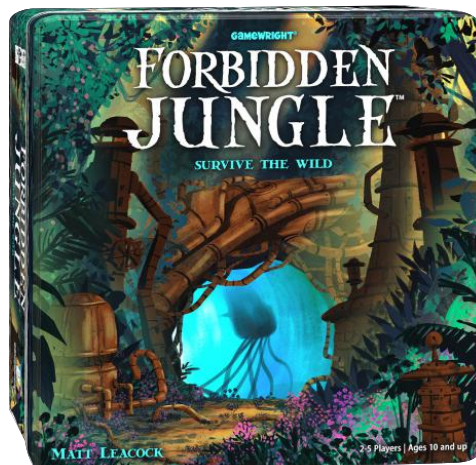

DIXIT DISNEY

700087 **\$49.99**

TAPPLE 10

700295 **\$19.99**

DISNEY WORD A ROUND

700638 **\$19.99**

Take a look at letters in a circle and figure out what Disney-themed word they're spelling. This is a challenging word game for ages 10 and up.

FORBIDDEN JUNGLE

700224 **\$44.99**

Your team has crash-landed on a mysterious jungle planet, and you need to work together to survive. Fend off an ever-growing horde of venomous creatures in order to escape!