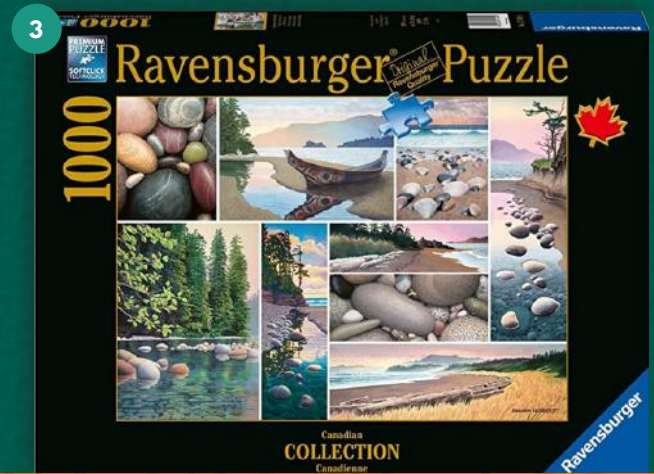

1) RAVENSBURGER DISNEY CINDERELLA CASTLE 1000PC 777366 $29.99
2) RAVENSBURGER WOODEN NATURE'S GARDEN 500PC 777590 $64.99
3) RAVENSBURGER WEST COAST TRANQUILITY CAN. COLL 1000PC 777570 $29.99
4) 1DI MARVEL COMICS AVENGERS 300PC 777930 $14.99
5) I AM PARROT 300PC 774180 $22.99
6) I AM DAISY 350PC 774185 $24.99
7) HEYE TRI SEASHORE 1000PC 770294 $33.99
8) JUMBO JVH IT'S ALL GOING DOWNHILL 1000PC 773416 $29.99
9) WASGIJ MYSTERY #24 BLIGHT AT MUSEUM 772459 $29.99
10) WASGIJ RETRO #7 BEAR NECESSITIES 1000PC 772467 $29.99
11) PIATNIK LIBRARY MONASTERY ST FLORIAN 1000PC 775146 $25.99
12) EDUCA AMSTERDAM 2000PC 775560 $44.99
13) EDUCA BIKE IN LAVENDER FIELD 1000PC 775653 $24.99