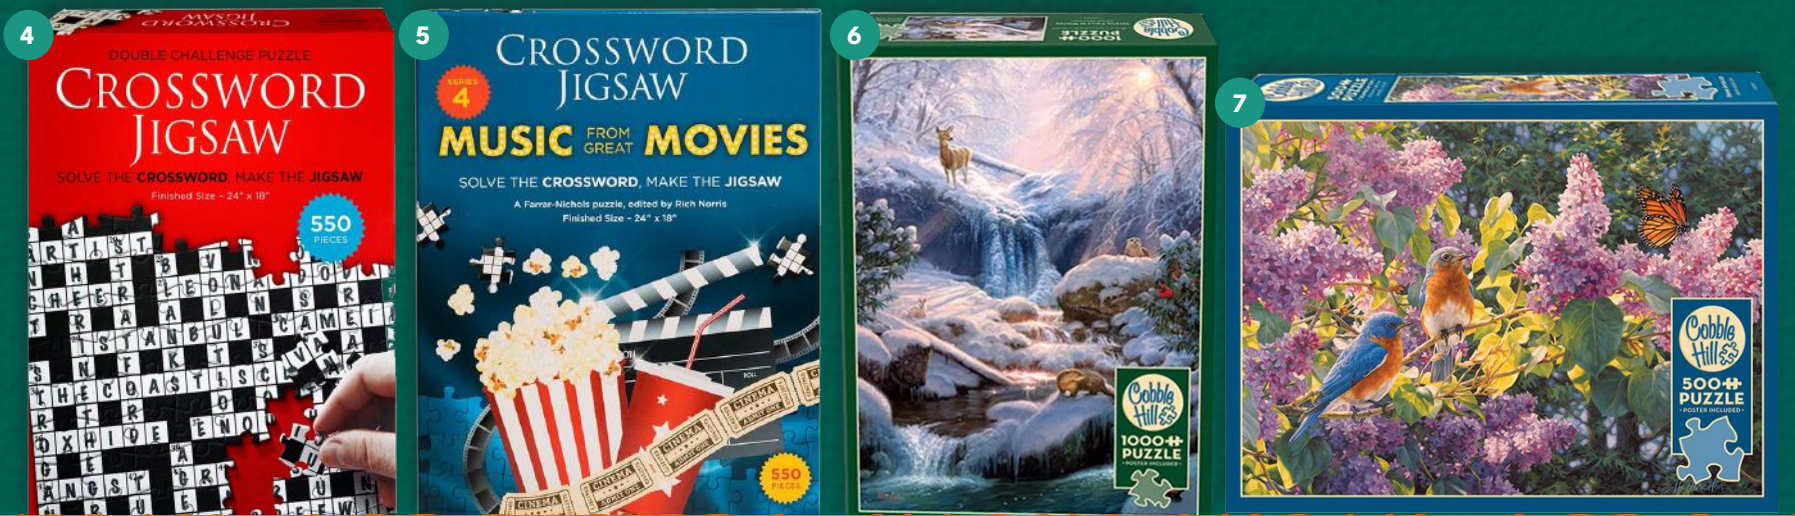

Puzzles

Assembling a jigsaw puzzle allows your mind to drift away to another place, all while searching, and assembling a beautiful masterpiece.

1) AQUARIUS AC/DC HIGHWAY TO HELL 500PC 778225 $22.99 2) AQUARIUS METALLICA MASTER OF PUPPETS 500PC 778230 $22.99
  3) AQUARIUS QUEEN BOHEMIAN RHAPSODY 500PC 778235 $22.99 4) CROSSWORD JIGSAW 1ST EDITION 550PC 779100 $24.99 5)
  CROSSWORD JIGSAW MUSIC/MOVIES 550PC 779104 $24.99 6) COBBLE HILL MYSTIC FALLS IN WINTER 1000PC 775837 $23.99 7)
  COBBLE HILL SPRING INTERLUDE 500PC 778125 $21.99 8) CAP SKY DANCE NORTHERN LIGHTS 1000PC 777110 $23.99
  9) EUROGRAPHICS MALIGNE LAKE, ALBERTA 1000PC 772031 $25.99 10) EUROGRAPHICS GARDEN FLOWERS 1000PC 772178 $25.99