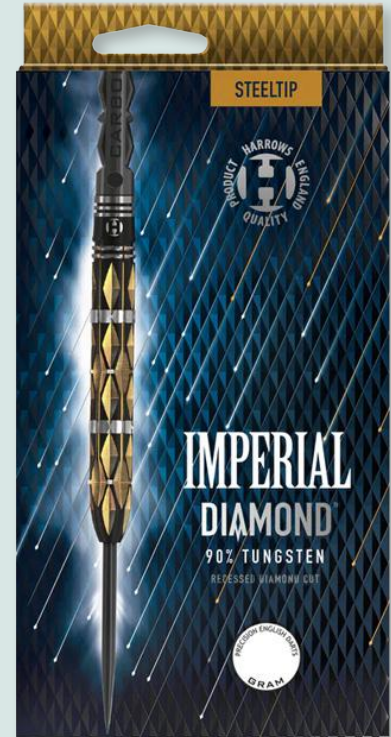

SHOT MICHAEL SMITH PRECISION 80% TUNGSTEN DART SET
520260 \$84.99

HARROWS IMPERIAL DIAMOND 90% TUNGSTEN DART SET
520240 \$169.99

WINMAU JOE CULLEN IGNITION 90% TUNGSTEN DART SET
520158 \$129.99

TARGET RAYMOND VAN BARNEVELD RVB 80% TUNGSTEN DART SET
520206 \$159.99