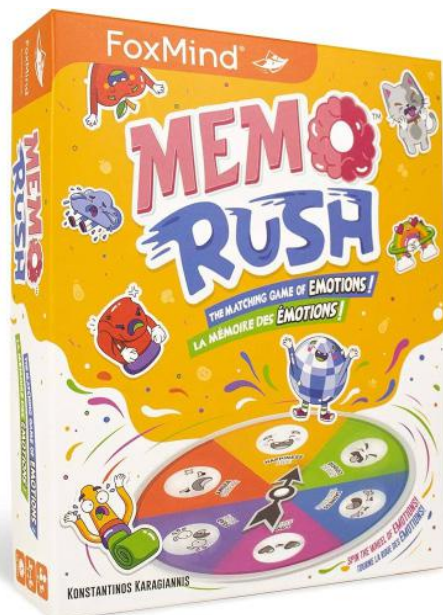

F.G. Bradley's Exclusive!

TORONTO-OPOLY

709700 **\$34.99**

MYSTERIUM KIDS

701823 **\$42.99**

Play as the ghost or as treasure seekers and try to find in teams which illustrated card corresponds to the location of the treasure, all while guided by only the tambourine's sounds!

MEMO RUSH

700988 **\$24.99**

Get your memory racing for the right characters in this game full of emotions! Players simultaneously tap cards matching either a character or one of 6 emotions.

CAT-A-GORIES