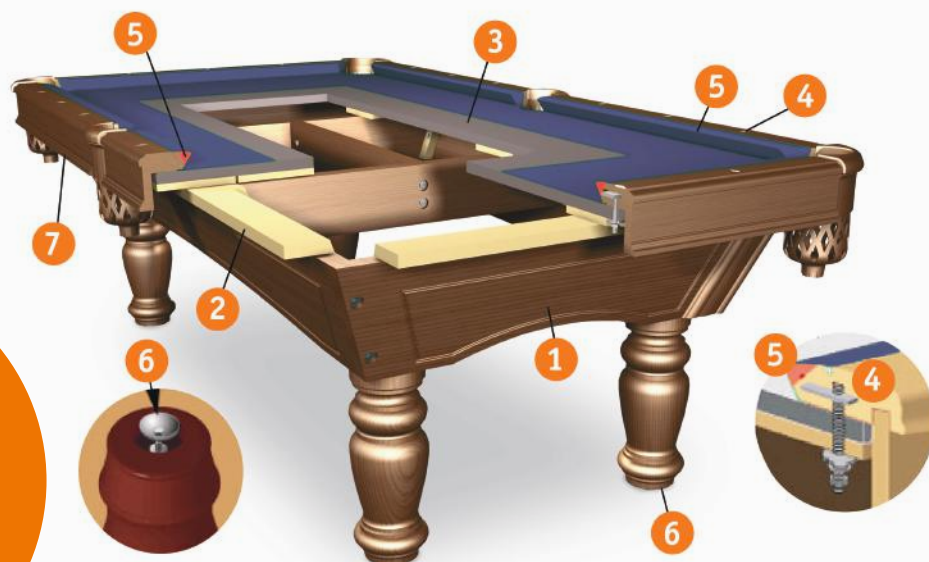

1. **1. Solid Frame** – The frame supports over 600 lbs of slate so it must be heavy duty. We use a minimum of 1-5/8" thick base frame and assemble it with inserts and bolts (not wood screws) for lasting strength.
2. **2. Secured Slate** - Slate is secured to the base frame with solid wood blocks.
3. **3. 1 inch Slate** - Premium slate from the best quarries. Precision machined to within 10/1000 of an inch.
4. **4. Solid Hardwood Rails** - Solid hardwood rails and aprons are bolted to the slate so they will always provide a lively bounce for every shot. The unique rail anchoring system uses steel plates embedded precisely in the solid hardwood to keep the rails secure and true.
5. **5. Master Speed Cushions** - Cushions utilize professional "Master Speed" natural gum rubber for true rebound and maximum accuracy.

1. **6. Exclusive Levelling System** – Herrington and Canada Billiard tables incorporate heavy steel levellers inserted into each leg with tapped bushings to allow levelling on almost any surface. This provides a clean look and a more stable table.
2. **7. Superior Finish** – Finishes vary from High Pressure Laminates to designer finishes applied with numerous coats of hand rubbed stains and lacquers ensuring a peerless quality, and a durable and gorgeous furniture finish.