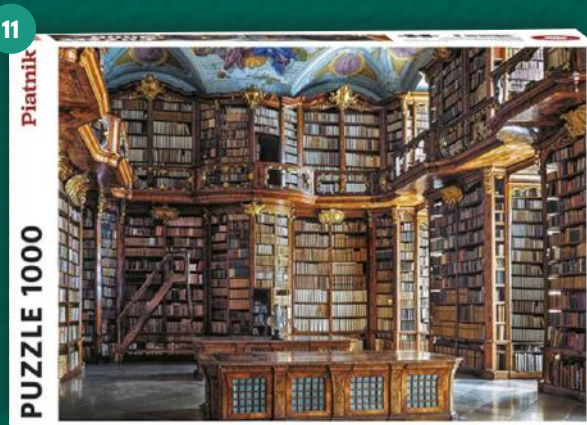

Go "all in" with these quality casino games! Find all you need to host the perfect poker night from playing cards, to poker sets.

7.

6.

8.

- 1) BICYCLE DISNEY MICKEY ORIGINAL PLAYING CARDS 600284 \$10.99
- 2) 500 PIECE 13.5 GRAM PRO CLAY SINGLE SUITED POKER CHIP SET 610231 \$179.99
- 3) MANUAL CARD SHUFFLER 650103 \$29.99
- 4) RETURN OF THE JEDI 40TH ANNIVERSARY: PLAYING CARDS 600197 \$9.99
- 5) STAR TREK PLAYING CARDS 600196 \$9.99
- 6) LEGACY ELITE 54" 2 IN 1 POKER TABLE 860331 \$2055.00
- 7) LEGACY ELITE GAS LIFT GAME CHAIR 860136 \$733.00
- 8) THEORY 11 ROLLING STONES PLAYING CARDS 600257 \$23.99
- 9) THEORY 11 SPIDERMAN PLAYING CARDS 600253 \$23.99

Puzzles

Assembling a jigsaw puzzle allows your mind to drift away to another place, all while searching, and assembling a beautiful masterpiece.

- 1) AQUARIUS AC/DC HIGHWAY TO HELL 500PC 778225 \$22.99 2) AQUARIUS METALLICA MASTER OF PUPPETS 500PC 778230 \$22.99
 3) AQUARIUS QUEEN BOHEMIAN RHAPSODY 500PC 778235 \$22.99 4) CROSSWORD JIGSAW 1ST EDITION 550PC 779100 \$24.99 5)
 CROSSWORD JIGSAW MUSIC/MOVIES 550PC 779104 \$24.99 6) COBBLE HILL MYSTIC FALLS IN WINTER 1000PC 775837 \$23.99 7)
 COBBLE HILL SPRING INTERLUDE 500PC 778125 \$21.99 8) CAP SKY DANCE NORTHERN LIGHTS 1000PC 777110 \$23.99
 9) EUROGRAPHICS MALIGNE LAKE, ALBERTA 1000PC 772031 \$25.99 10) EUROGRAPHICS GARDEN FLOWERS 1000PC 772178 \$25.99