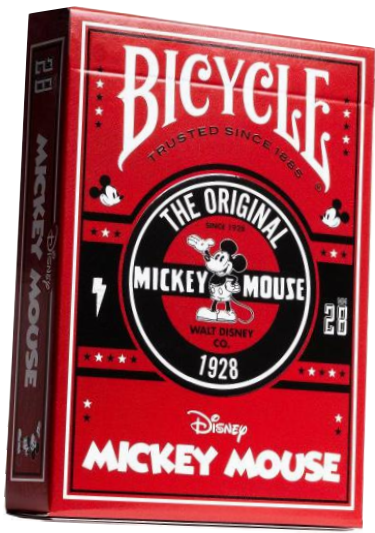

1.

2.

3.

4.

5.

9.

CASINO GAMES

HIT THE JACKPOT!

Go "all in" with these quality casino games! Find all you need to host the perfect poker night from playing cards, to poker sets.

7.

6.

8.

1) BICYCLE DISNEY MICKEY ORIGINAL PLAYING CARDS 600284 $10.99
2) 500 PIECE 13.5 GRAM PRO CLAY SINGLE SUITED POKER CHIP SET 610231 $179.99
3) MANUAL CARD SHUFFLER 650103 $29.99
4) RETURN OF THE JEDI 40TH ANNIVERSARY: PLAYING CARDS 600197 $9.99
5) STAR TREK PLAYING CARDS 600196 $9.99
6) LEGACY ELITE 54" 2 IN 1 POKER TABLE 860331 $2055.00
7) LEGACY ELITE GAS LIFT GAME CHAIR 860136 $733.00
8) THEORY 11 ROLLING STONES PLAYING CARDS 600257 $23.99
9) THEORY 11 SPIDERMAN PLAYING CARDS 600253 $23.99