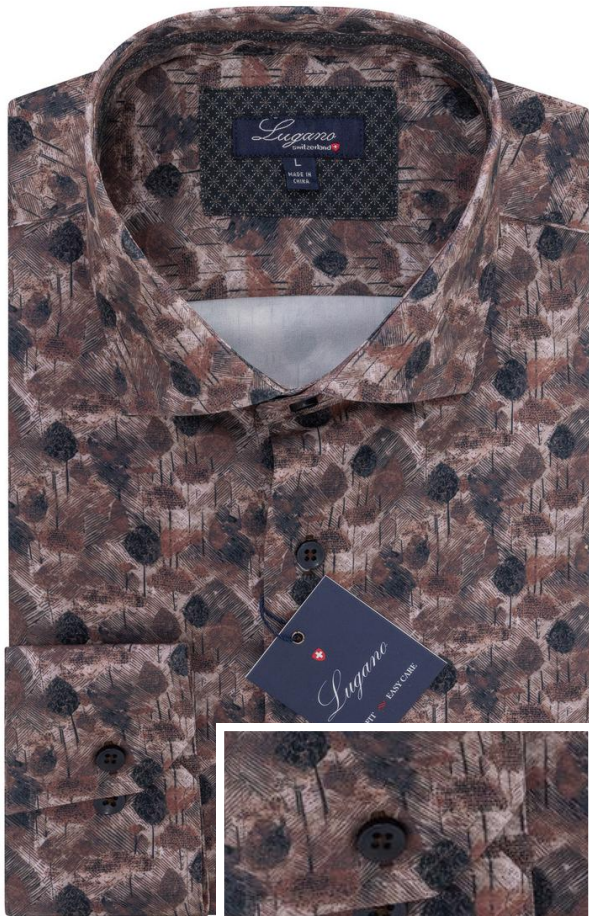

LG 2539179

COLOR #15

LG 2539180

92% POLY / 8% SP

*Lugano*  
switzerland 

COLOR #70

LG 2539180

COLOR #54