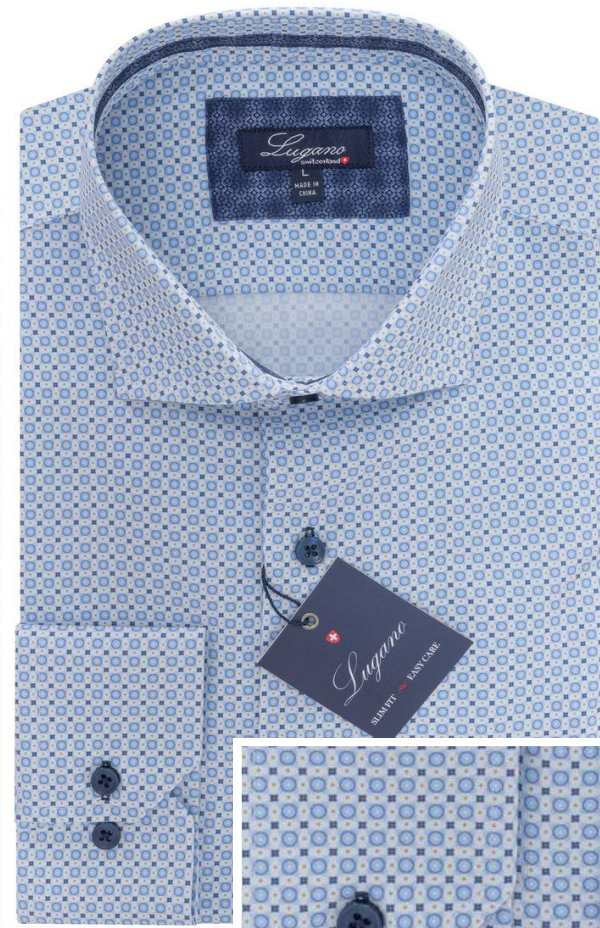

COLOR #15

92% POLY / 8% SP

Lugano
switzerland