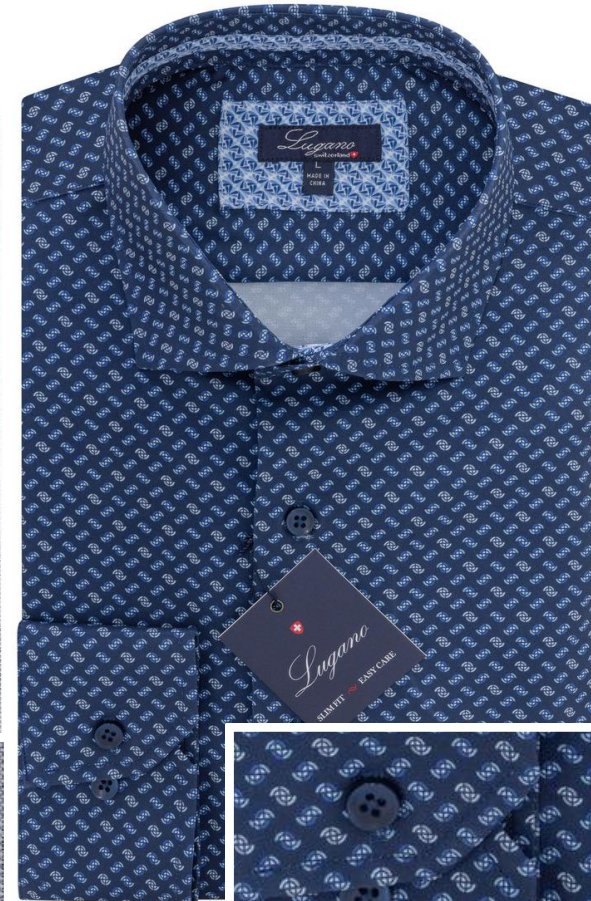

*Lugano*  
switzerland 

**COLOR #70**

**COLOR #99**

**COLOR #18**

**LG 2539194**

**LG 2539191**

**92% POLY / 8% SP**

*Lugano*  
switzerland 