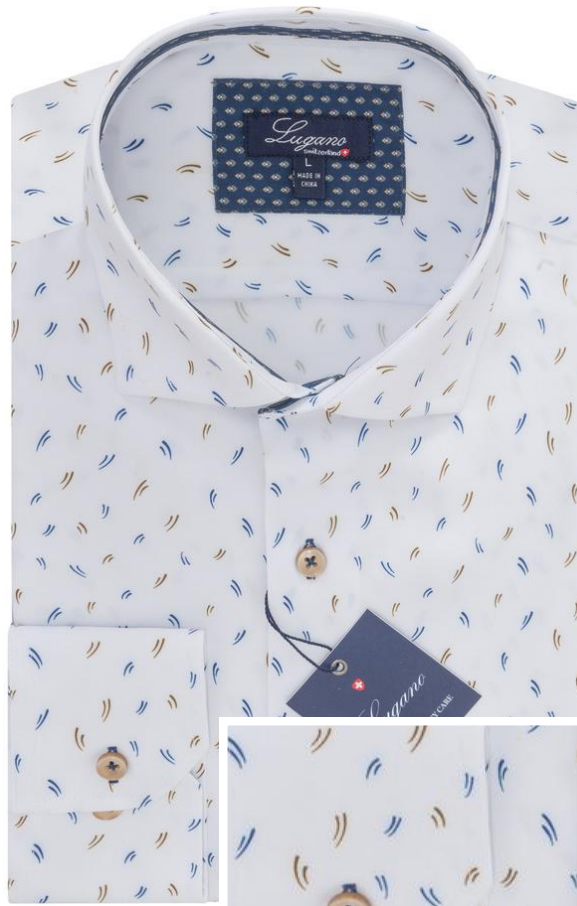

LG 2539189

92% POLY / 8% SP

*Lugano*  
switzerland 

COLOR #18

LG 2539190

**COLOR #18**

**COLOR #21**

**COLOR #49**