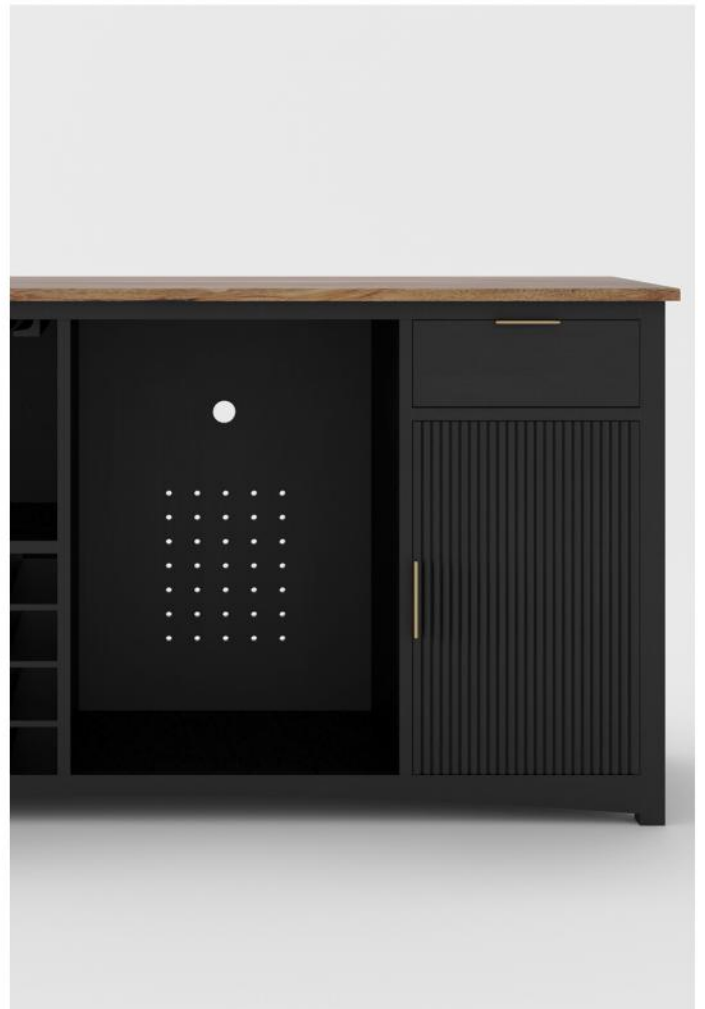

AVAILABLE IN 5+ STAINS | CUSTOM OPTIONS AVAILABLE

White Solid Wood Two Tone
with Drop Leaf

PROJECT OVERVIEW

Wine lovers' prestige choice, the Gary Modern Black Bar Cabinet elevates your home bar with a bold two-tone finish and versatile storage. Its standout feature—a mini fridge space, makes it ideal for both casual and formal occasions.

Gary Modern Black Bar Cabinet with Mini Fridge Space

THE PERFECT BAR CABINET

Make your home bar setup look more classy with this home bar cabinet, having features like a modern design, ample storage, and mini fridge space.

3

Crafted Mini Fridge Space

A dedicated cutout with ventilation holes, designed to keep your beverages cool and easily accessible for every gathering.

AVAILABLE IN 5+ STAINS | CUSTOM OPTIONS AVAILABLE

PROJECT OVERVIEW