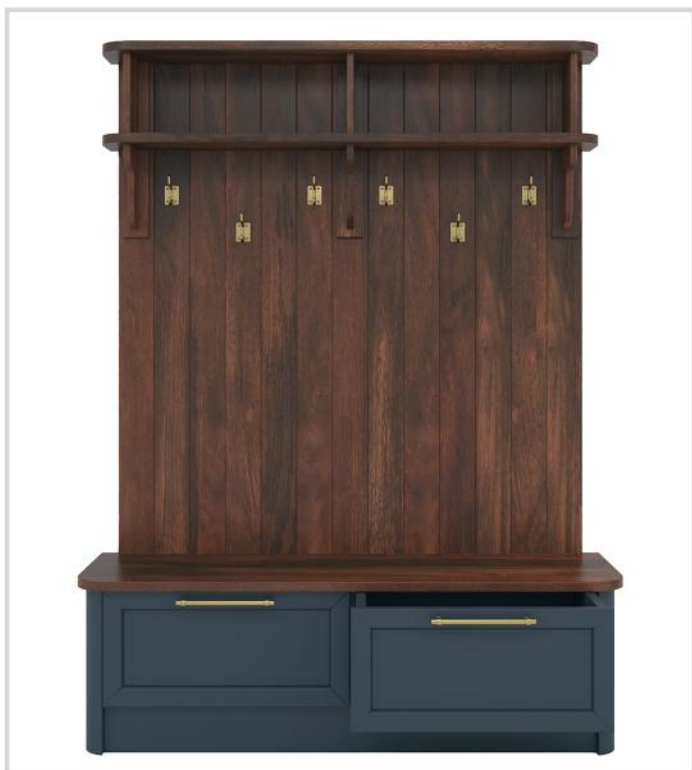

MODERN ENTRYWAY ELEGANCE

Infuse character into your entryway with its bold two-tone design, offering convenient storage options from open top cubbies to a designated coat rack, bench, and a shoe storage drawer for a tidy, welcoming entrance.

AVAILABLE IN 3+ STAINS | CUSTOM OPTIONS AVAILABLE