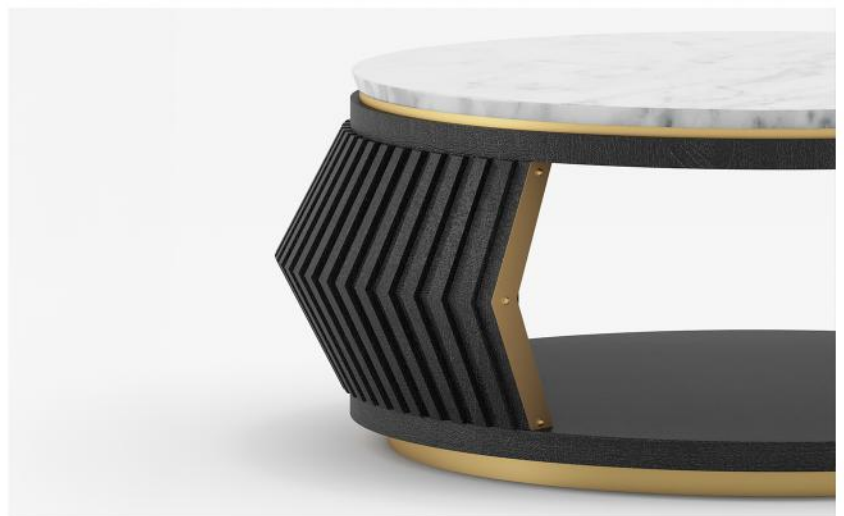

FLUTED BEAUTY FOR YOUR SPACE

It strikes the perfect balance between durability and sleek design, with refined brass accents that make it a standout piece in your living room. Paired with matching end tables, it creates a stylish, cohesive, and elegant ambiance.

- CUSTOM OPTIONS AVAILABLE