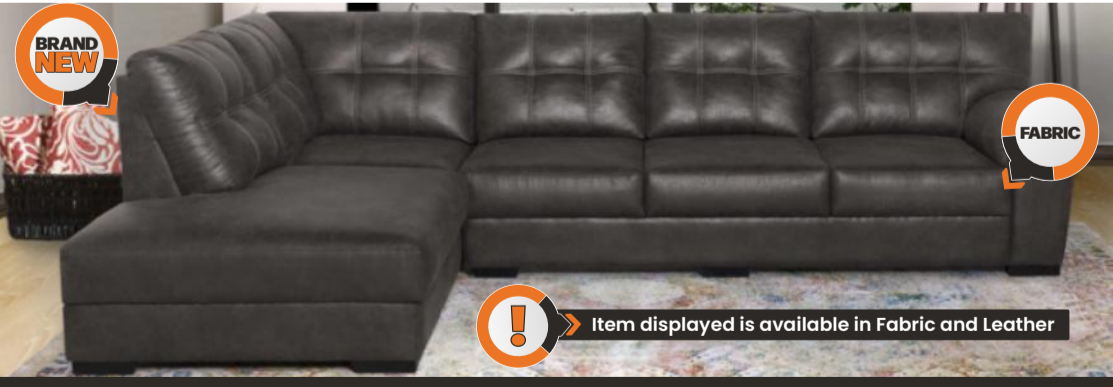

**7 Piece Barbados Corner Lounge Suite**  
Material: Fabric  
Colour: Grounded  
**SAVE N\$ 6 000**

N\$ CASH **45 999**  
N\$ CREDIT **2 340** x24 Months 10% Deposit

**Anesi Chair**  
Axel  
Material: Fabric  
Colour: Beige OR Grey, Black, Rust  
**SAVE N\$ 800**  
N\$ CASH **4 700**  
N\$ CREDIT **259** x24 Months 10% Deposit

**Rafa Chair with Stool**  
Material: Fabric  
Colour: Grey, Beige  
N\$ CASH **9 700**  
N\$ CREDIT **532** x24 Months 10% Deposit

**Side Metal Table Set of 2**  
Material: Metal & Mirror  
Colour: Bronze  
N\$ CASH **1 860**  
N\$ CREDIT **124** x24 Months 10% Deposit

**Coffee Table Set of 2**  
Material: Metal & Glass Top  
Colour: Black  
N\$ CASH **4 300**  
N\$ CREDIT **240** x24 Months 10% Deposit

Item displayed is available in Fabric and Leather

**3 Piece Tamara Daybed**  
Material: Fabric  
Colour: Grey, Rust, Black, Beige, Brown  
**SAVE N\$ 5 000**