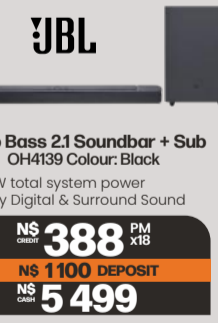

KÄRCHER
Wet & Dry Vacuum Cleaner WD-3
Colour: Yellow & Black
• "Pull & Push" locking system
• Hose storage on the device head
• Cable and accessory storage
• Fleece filter bag
NS 130 PM x24
NS 200 DEPOSIT
NS 1 999