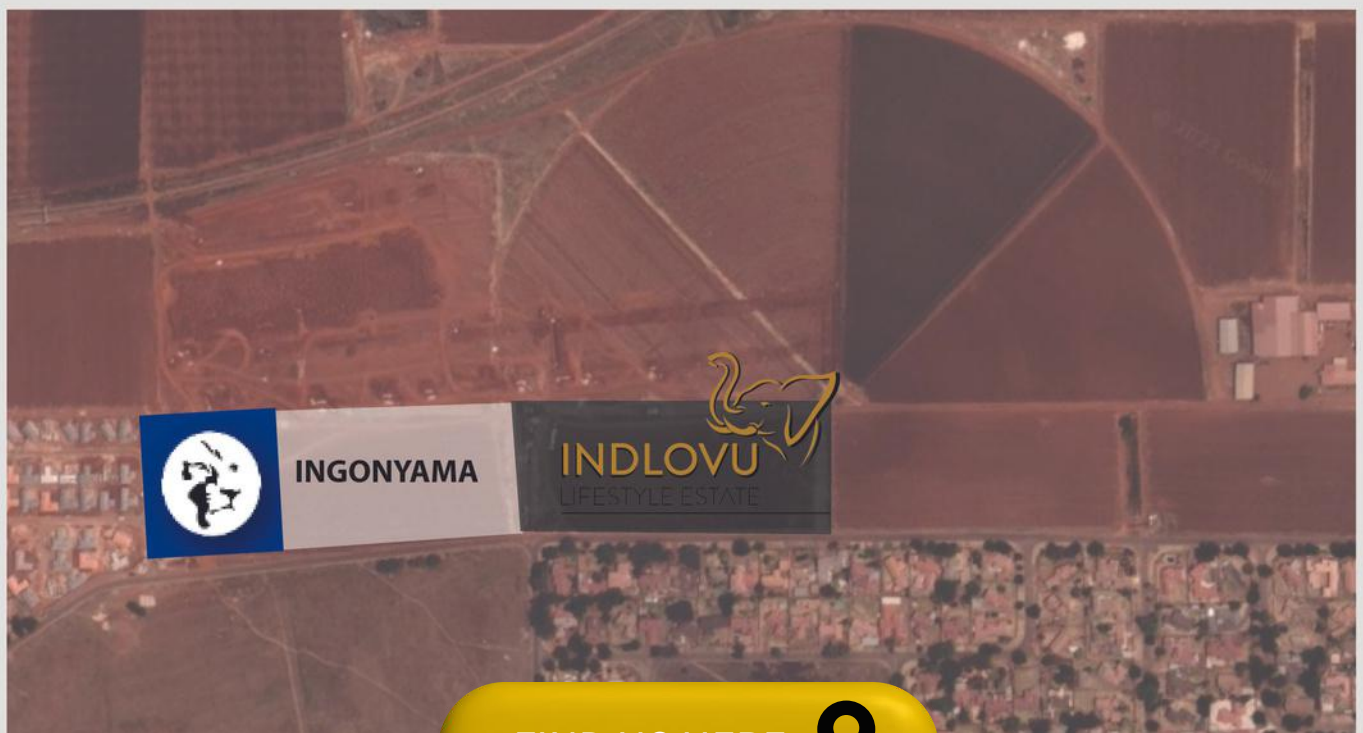

Blesbok Pl, Dawn Park, Boksburg, 1459