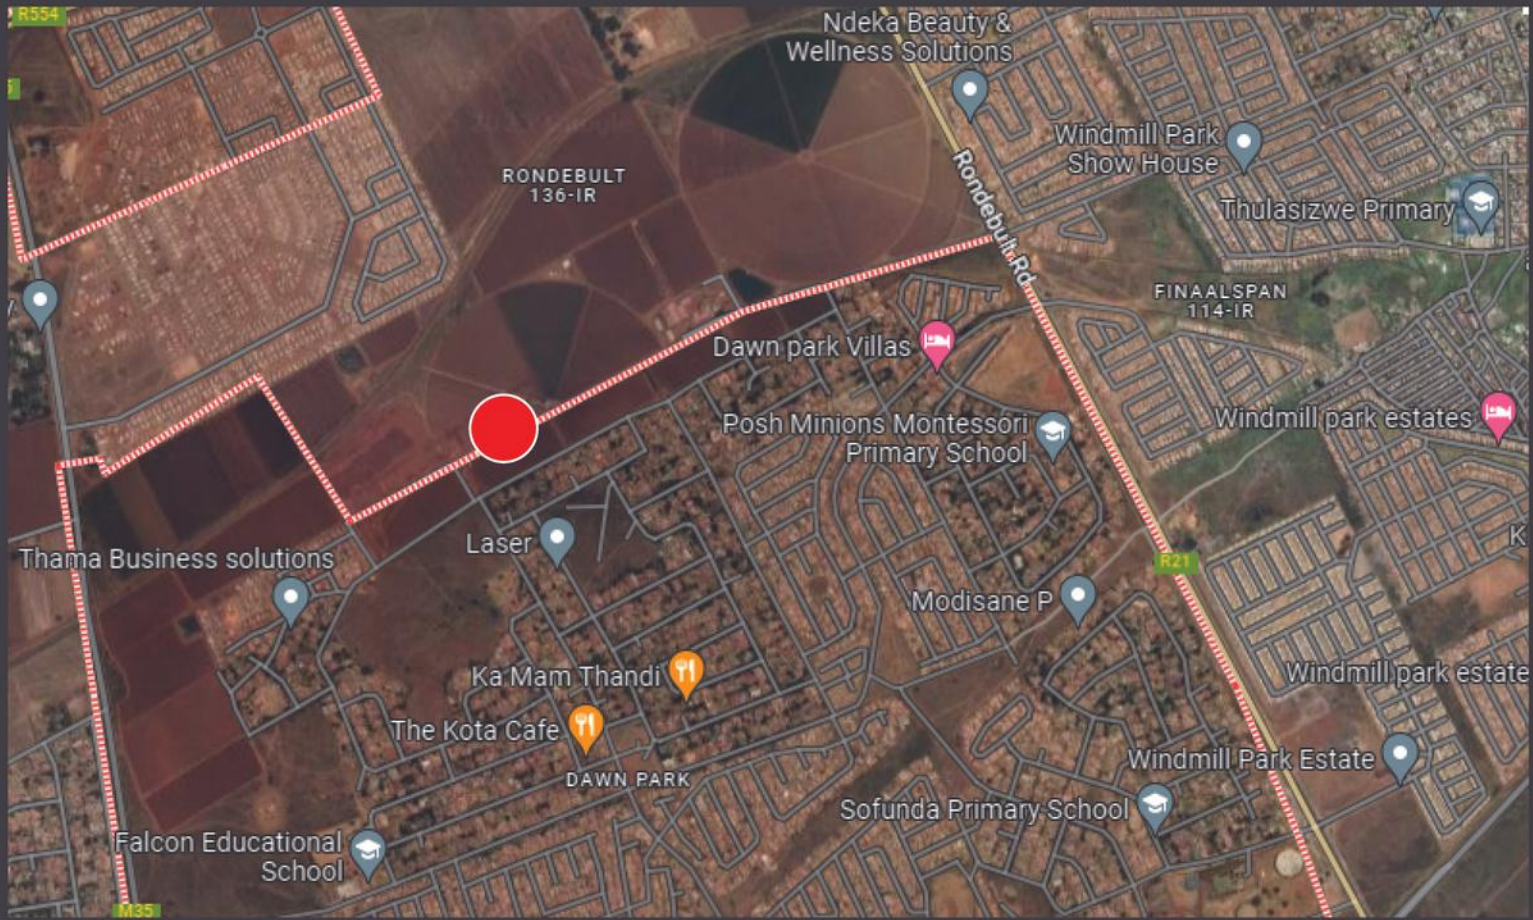

INDLOVU LIFESTYLE ESTATE

Estate Living in Dawn Park