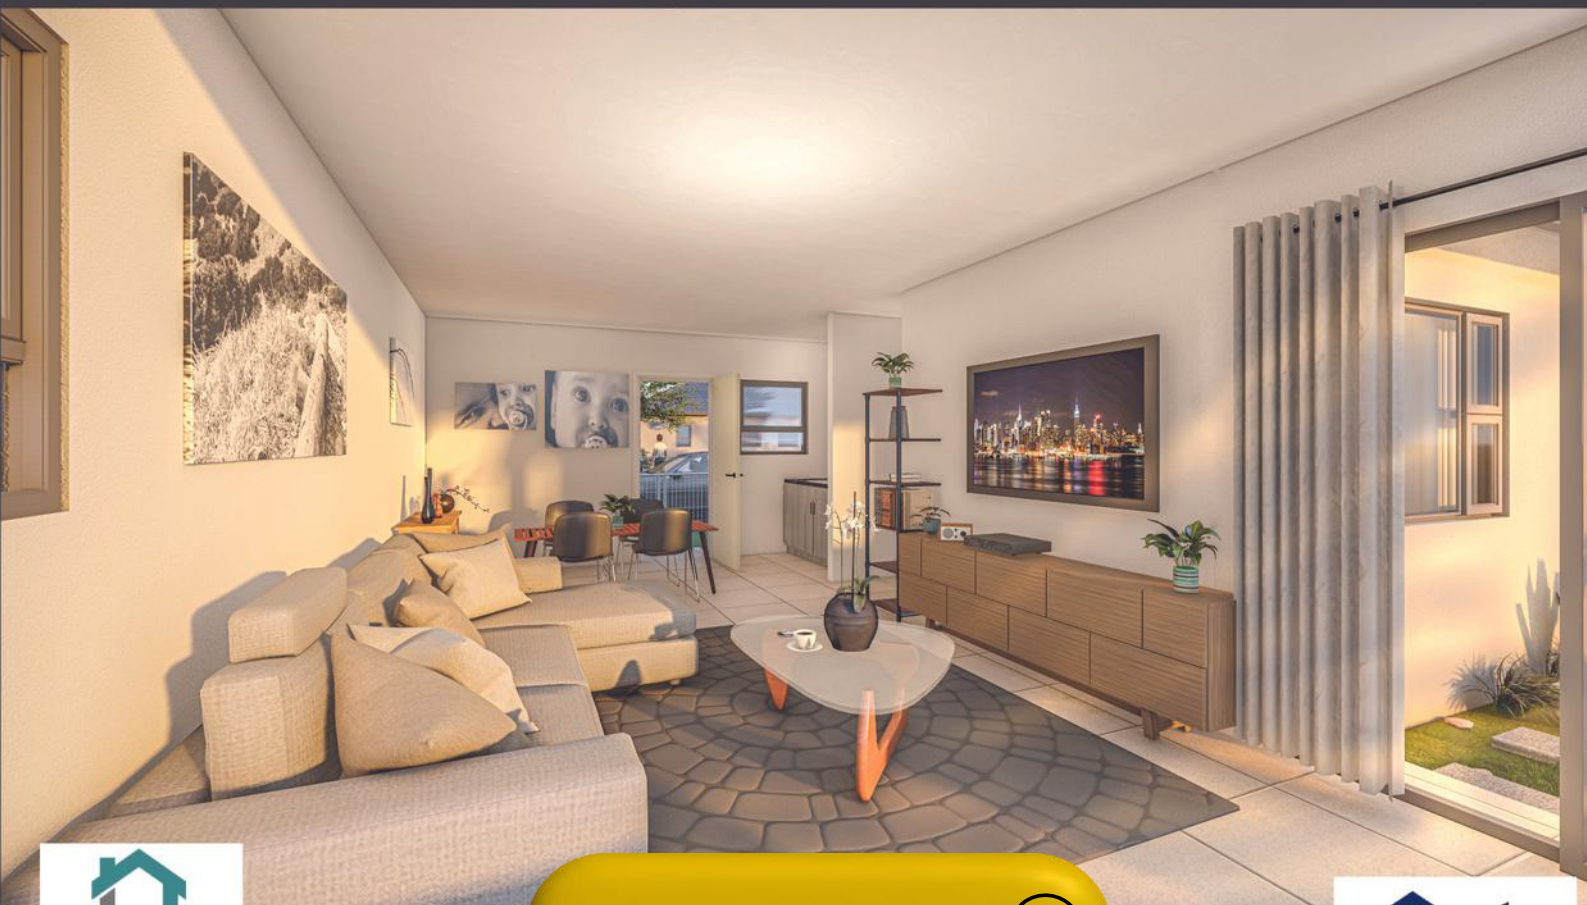

BEAT LOAD SHEDDING

Ask your agent about the various options available to power you in the dark

Bed/Bath	Sqm	Price
2bed/1.5bath	76.5	R805 000
3bed/2bath	90	R885 000
3bed/2bath	97	R919 000
3bed/2bath	97	R960 000
4bed/2bath	114	R1 050 000