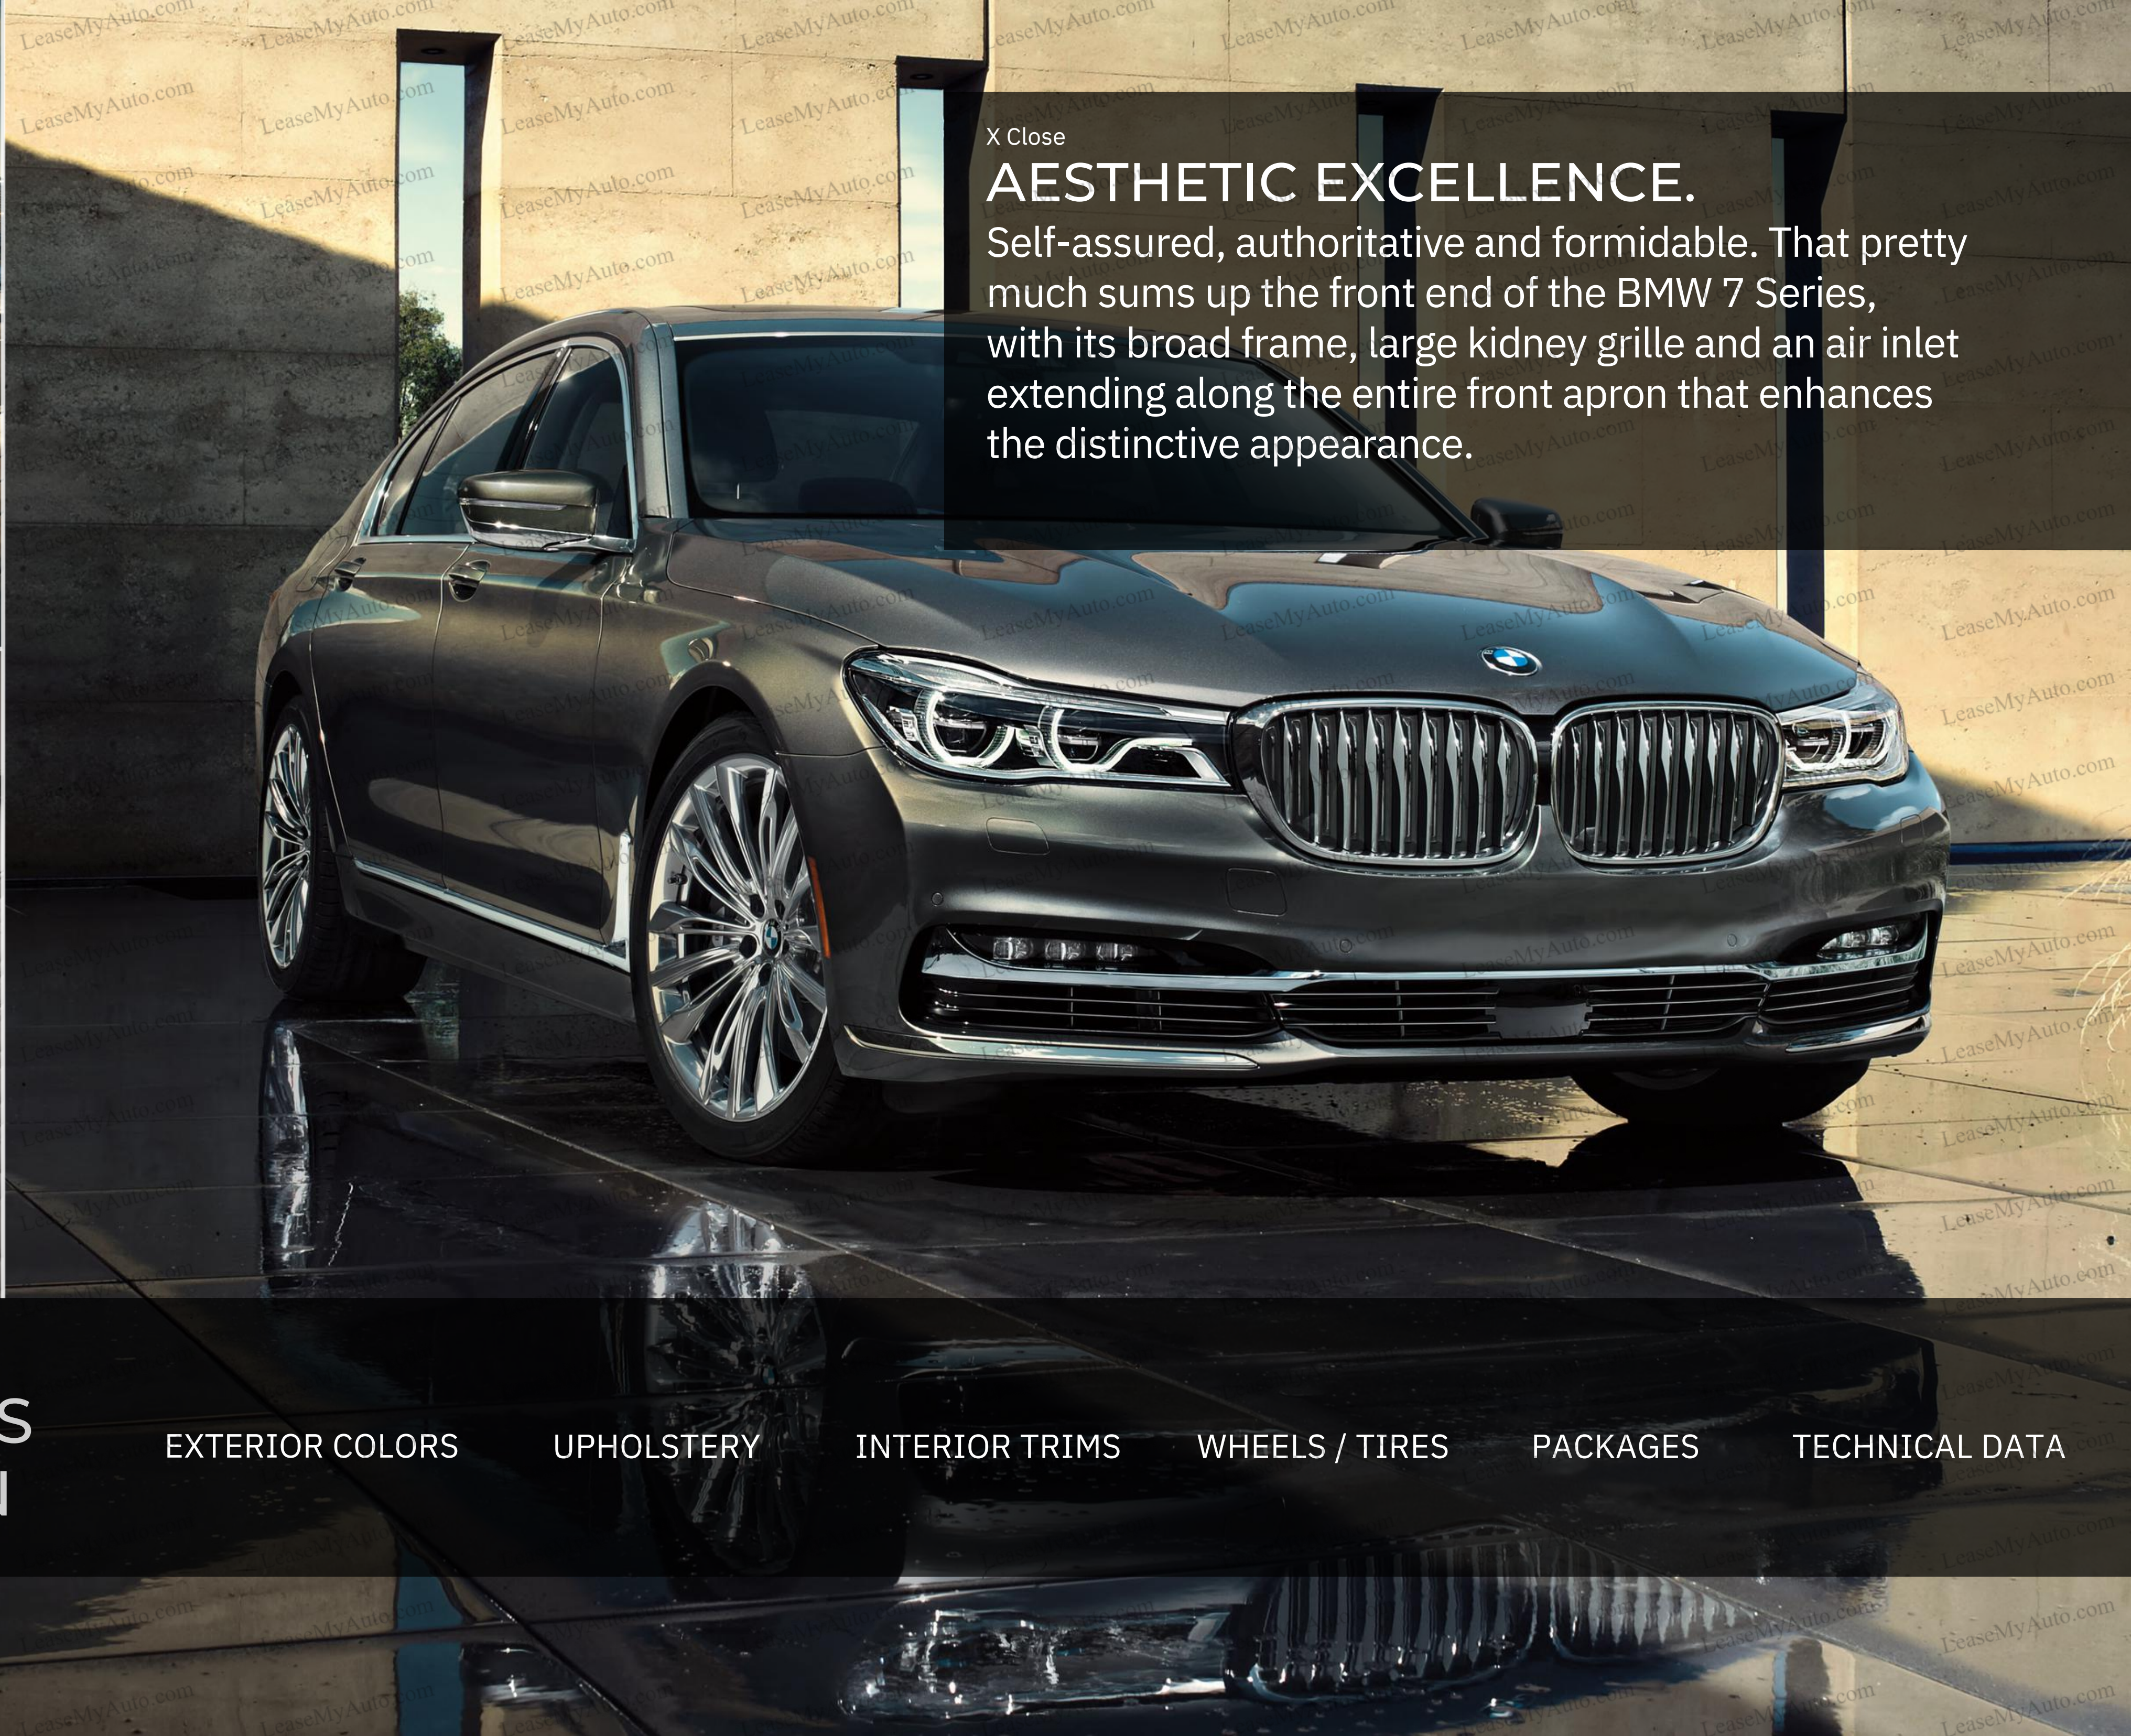

X Close

AESTHETIC EXCELLENCE.

Self-assured, authoritative and formidable. That pretty much sums up the front end of the BMW 7 Series, with its broad frame, large kidney grille and an air inlet extending along the entire front apron that enhances the distinctive appearance.

BMW 7 SERIES SEDAN

[EXTERIOR COLORS](#)

[UPHOLSTERY](#)

[INTERIOR TRIMS](#)

[WHEELS / TIRES](#)

[PACKAGES](#)

[TECHNICAL DATA](#)