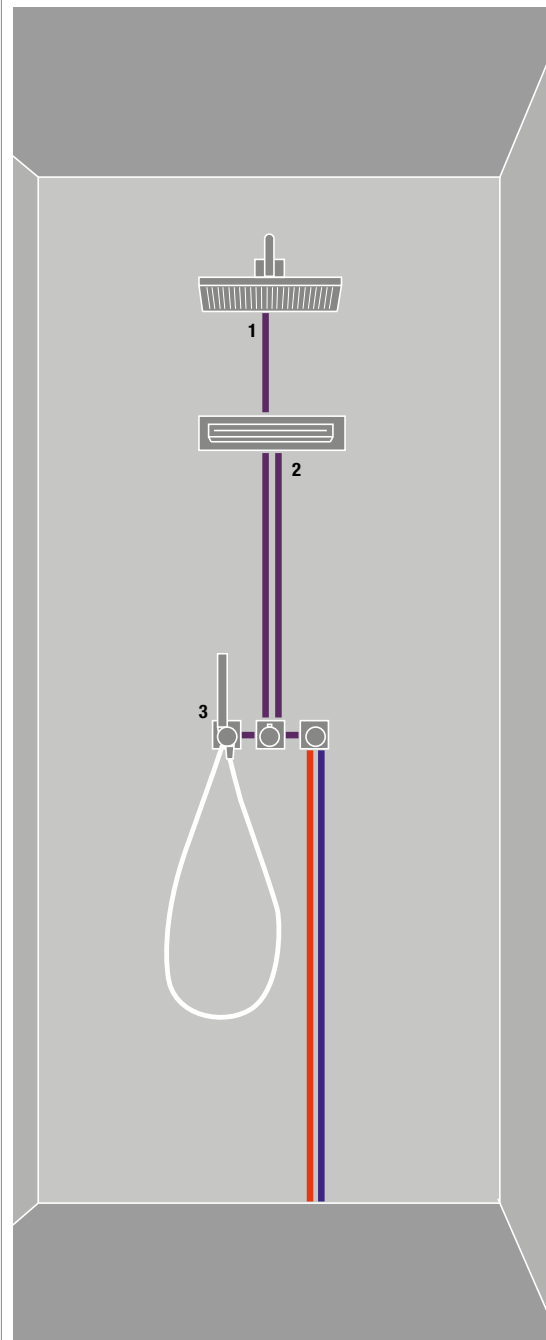

3 WAY +

1_SOFFIONE GETTO 1 / HEAD SHOWER JET 1

2_CASCATA / WATERFALL

3_DOCCIA / HAND SHOWER