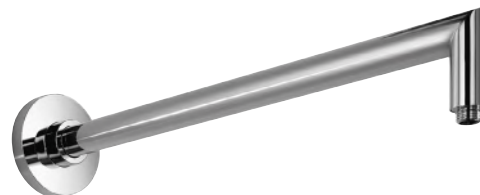

Chrome **CR**

Nichel
Brushed **NB**