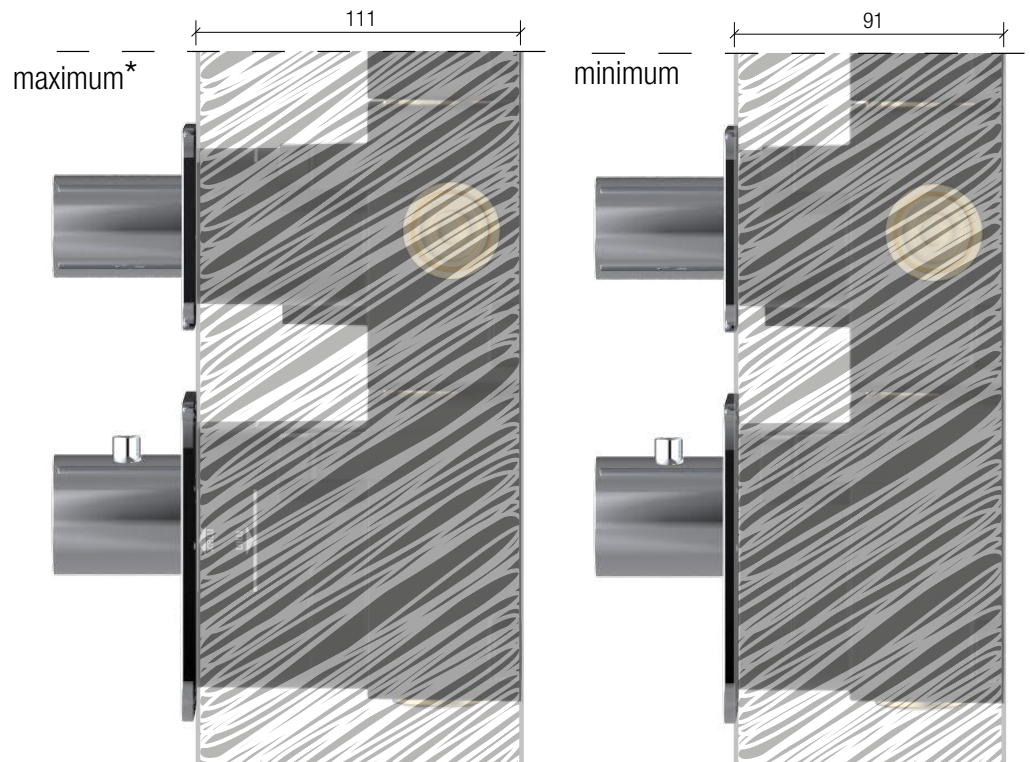

Horizontal side

Vertical side

1 PROFONDITA' DI INCASSO

*Massima profondità di incasso senza l'utilizzo di prolunghe speciali.

BUILT-IN DEPTH

Maximum built-in depth without any special extension kit.

HIGH FLOW PLUS +

2 FACILITA' DI INSTALLAZIONE

I pianetti posizionati sulla cover di protezione permettono di evitare errori di posizionamento durante l'installazione.

EASY INSTALLATION

The flat areas placed on the protection cover allow to avoid positioning errors during the installation.