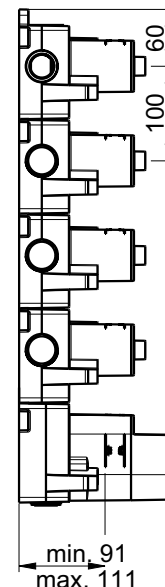

disponibile "Extension kit" per errata installazione
available "Extension Kit" for wrong installation

E003072 1 pz + E003073 3 pz

E176004 BUILT-IN THERMOSTATIC 4 WAY