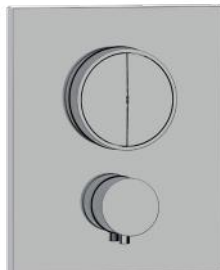

SQUARE **E176682** PUSH MIXER THERMOSTATIC 2 WAY SQUARE

placca/plate **130x160 mm**