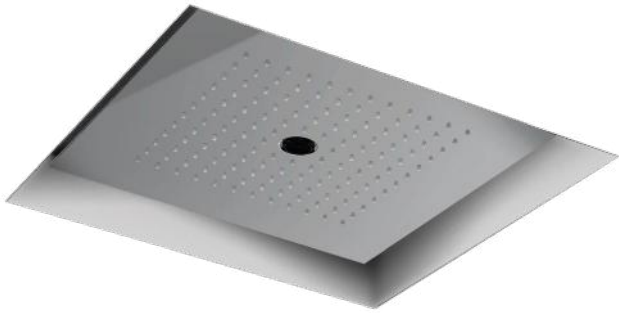

2 WAY

E044275 RAINBOW+ RAIN ICICLE CHROMOTHERAPY DUAL FUNCTION
STAINLESS STEEL | 470 x 470 mm

CHROMOTHERAPY