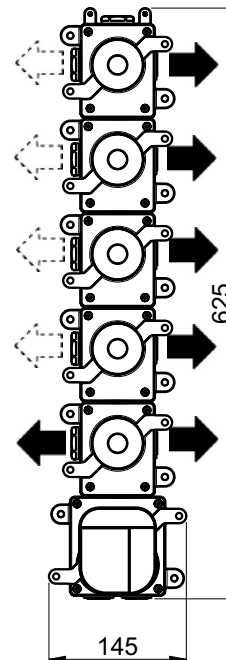

disponibile "Extension kit" per errata installazione
available "Extension Kit" for wrong installation

E003072 1 pz + E003073 5 pz

E176306 BUILT-IN THERMOSTATIC DIVERTER 6 WAYS