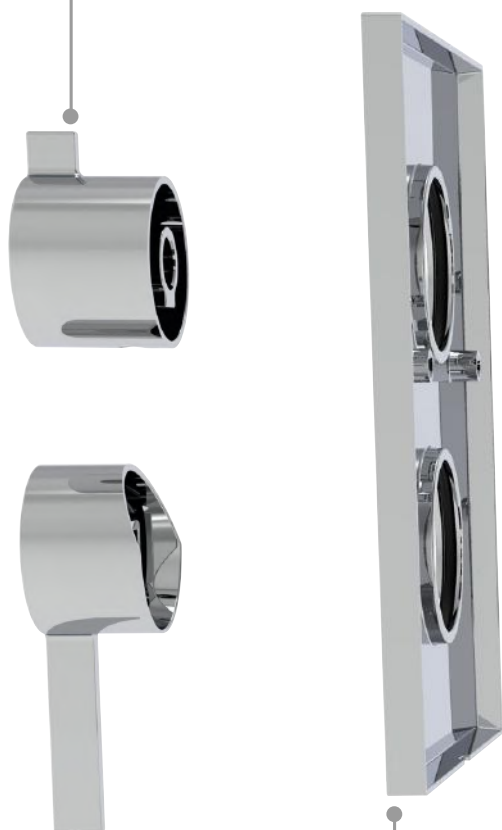

CORE

EXPLODED VIEW

Leve e maniglie metalliche con design differente.

Metallic levers and handles in different designs.

Rosoni metallici con sistema di fissaggio tramite clip, dotati di o-rings per evitare infiltrazioni di acqua all'interno del box universale.

Metallic rosettes with fixing kit by special clips equipped with o-rings to prevent any water leaks inside the universal built-in box.

Clip speciali per un fissaggio perfetto del rosone estetico.

Special clips for a perfect fixing of the aesthetic rosette.