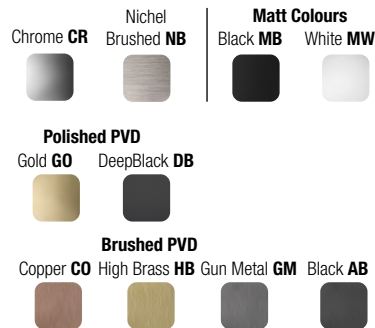

C084061 SHUT OFF PVC FLEX - L 120 CM