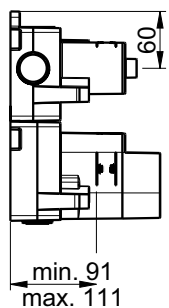

E176502 BUILT-IN THERMOSTATIC DIVERTER 2 WAY

disponibile "Extension kit" per errata installazione
available "Extension Kit" for wrong installation

E003072 1 pz + E003074 1 pz