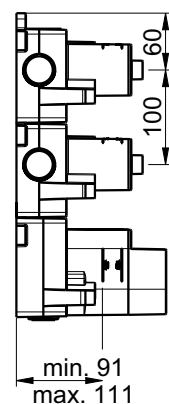

E176303 BUILT-IN THERMOSTATIC DIVERTER 3 WAY

disponibile "Extension kit" per errata installazione
available "Extension Kit" for wrong installation

E003072 1 pz + E003073 1 pz + E003074 1 pz