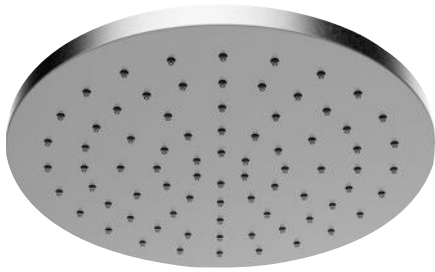

ROUND EMOTION 316 SHOWER HEAD

Ø 300 mm

316 Brushed PVD

- 316 Stainless Steel AISI 316
- 316 Copper. C0316
- 316 High Brass. HB316
- 316 Gun Metal. GM316
- 316 Black. AB316

Ø 250 mm