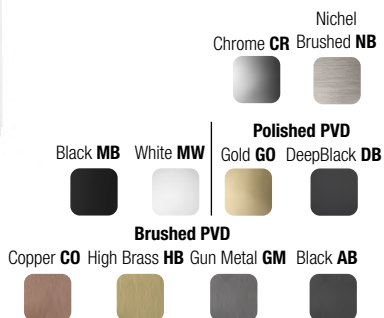

CEILING ARMS

SHOWER ARMS

REINFORCED ARMS