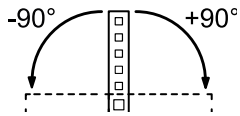

HIGH FLOW AESTHETICS ROUND SINGLE HANDLES