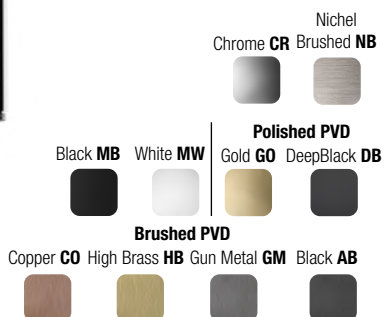

CEILING ARMS

SHOWER ARMS

REINFORCED ARMS