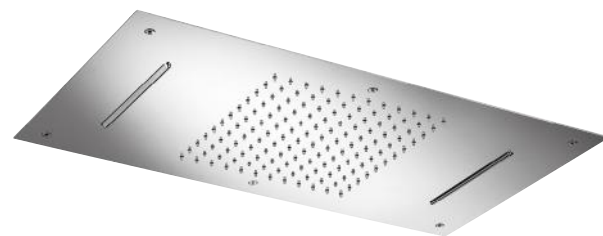

E044110 RECTANGULAR TEMPTATION XXL DUAL FLOW BUILT-IN
STAINLESS STEEL | **380 x 700 mm**

Polished PVD		Brushed PVD			
Gold GO	DeepBlack DB	Copper CO	High Brass HB	Gun Metal GM	Black AB

Stainless Steel		Matt	
Mirror MS	Brushed BS	Black MB	White MW

SHOWER HEADS
built-in