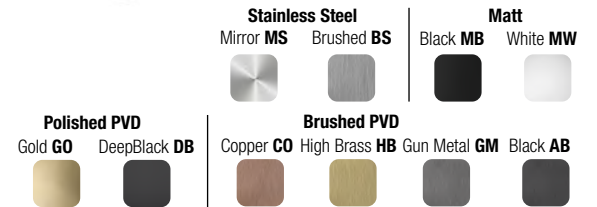

dettagli bracci a soffitto pag. 259 |
ceiling arms details page 259

CHROMOTHERAPY

4 WAY

E044173 SQUARE CHROMOTHERAPY TEMPTATION 4X MULTI-FUNCTION
STAINLESS STEEL | **950 x 950 mm**

3 WAY

E044259 WIRE-TWIST TEMOTION MULTI-FUNCTION BUILT-IN WITH
CHROMOTHERAPY STAINLESS STEEL | **500 x 500 mm**