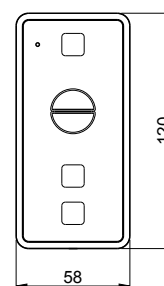

E150006 SPARE PART WHITE REMOTE CONTROL