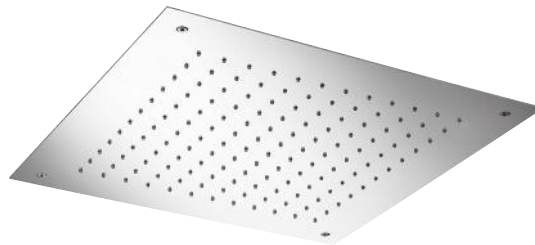

Stainless Steel		Matt	
Mirror MS	Brushed BS	Black MB	White MW
Polished PVD		Brushed PVD	
Gold GO	DeepBlack DB	AISI* 316	Copper CO316
		High Brass HB316	Gun Metal GM316