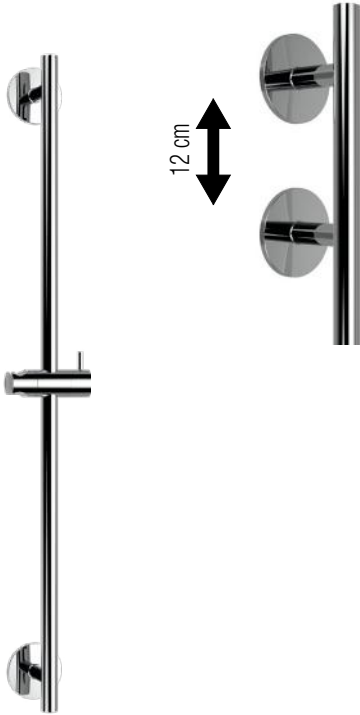

E087064 FLEXI ROUND SLIDING RAIL - BRASS / ABS
L 800 mm

Chrome
CR