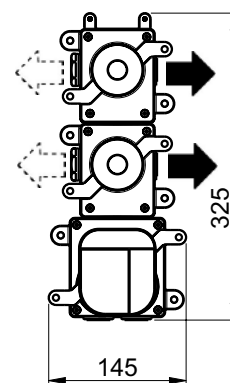

E176002 BUILT-IN THERMOSTATIC 2 WAY

disponibile "Extension kit" per errata installazione
available "Extension Kit" for wrong installation

E003072 1 pz + E003073 2 pz