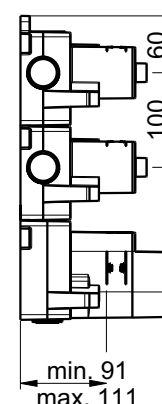

E176504 BUILT-IN THERMOSTATIC DIVERTER 4 WAY

disponibile "Extension kit" per errata installazione
available "Extension Kit" for wrong installation

E003072 1 pz + E003074 2 pz