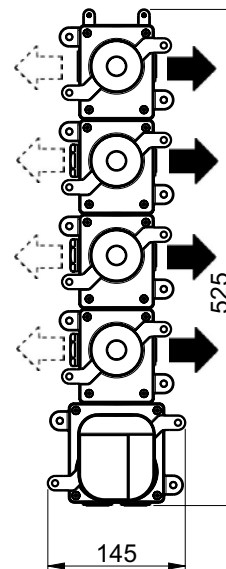

disponibile "Extension kit" per errata installazione
available "Extension Kit" for wrong installation

E003072 1 pz + E003073 3 pz

E176004 BUILT-IN THERMOSTATIC 4 WAY