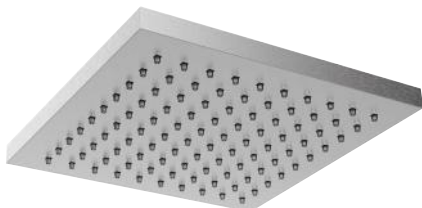

316 Brushed PVD

- 316 Stainless Steel AISI 316
- 316 Copper.C0316
- 316 High Brass. HB316
- 316 Gun Metal. GM316
- 316 Black.AB316

E021100 ROUND 316 CEILING ARM WITH SQUARE ROSETTE
L 100 mm

316 Brushed PVD

- 316 Stainless Steel AISI 316
- 316 Copper.C0316
- 316 High Brass. HB316
- 316 Gun Metal. GM316
- 316 Black.AB316