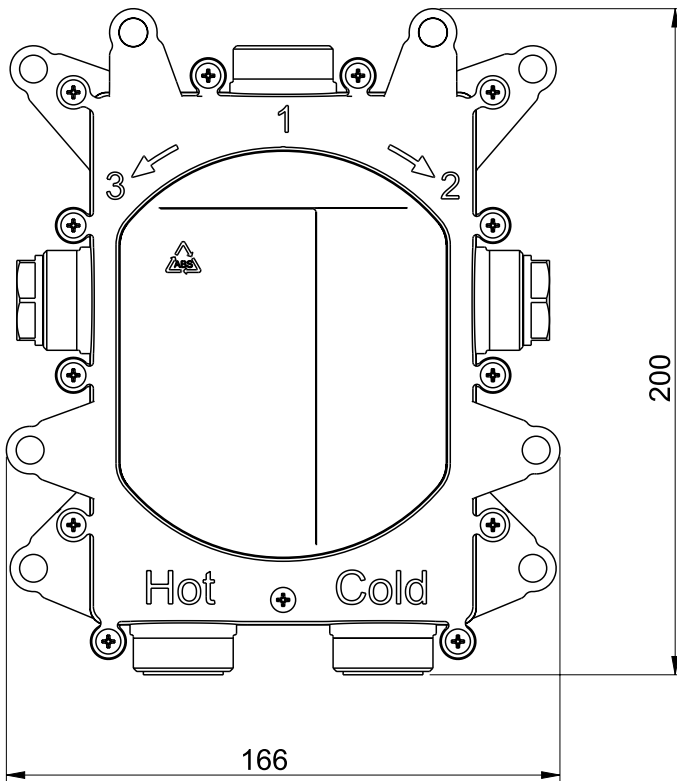

DIMENSIONI | DIMENSIONS