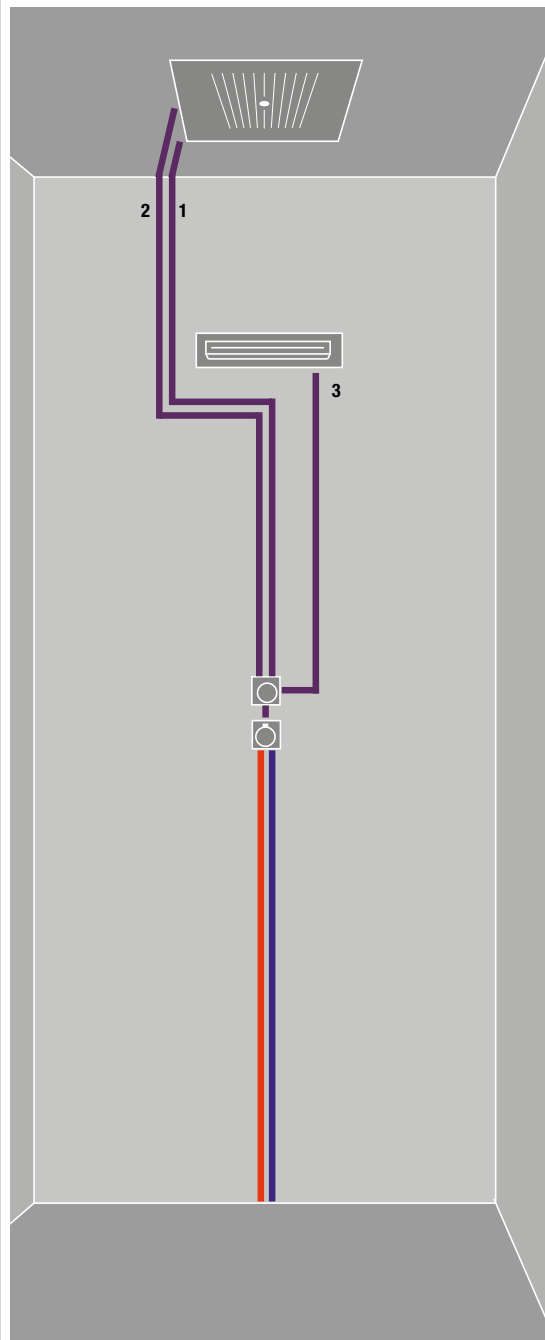

3 WAY

1_SOFFIONE GETTO 1 / HEAD SHOWER JET 1

2_SOFFIONE GETTO 2 / HEAD SHOWER JET 2

3_CASCATA / WATERFALL