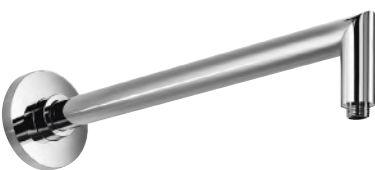

REINFORCED ARMS

Chrome **CR**

Nichel
Brushed **NB**