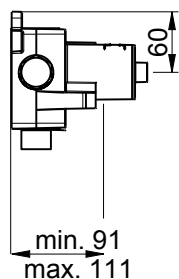

HIGH FLOW BUILT-IN MODULES

E175501 SHUTOFF VALVE BUILT-IN MODULE

disponibile "Extension kit" per errata installazione
available "Extension Kit" for wrong installation

E003073 1 pz