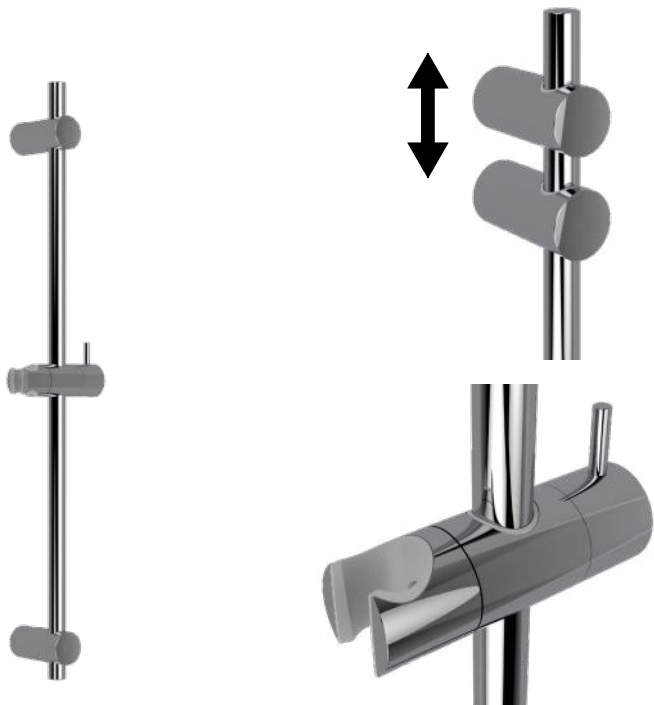

E087079 VARIO SLIDING RAIL - BRASS / ABS
L 700 mm

scorrevole centrale con boccola di protezione in abs
sliding holder with cone protection in abs

SLIDING RAILS