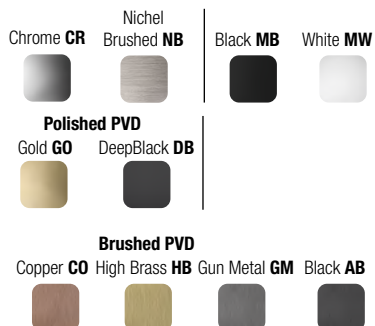

CEILING ARMS