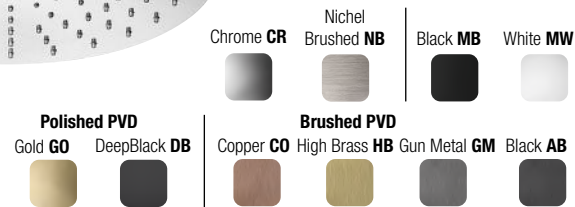

Ø 300 mm

E044073 SQUARE EMOTION SHOWER HEAD STAINLESS STEEL

Ø 400 mm