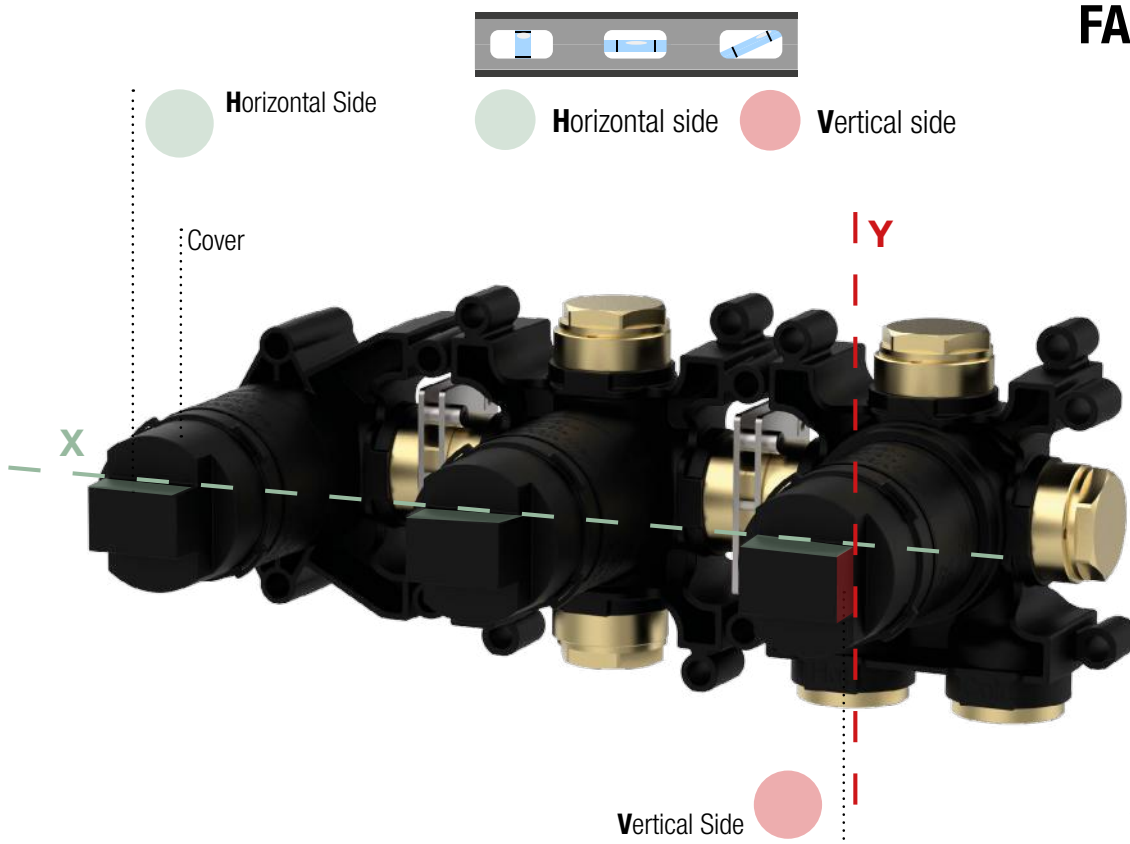

MODULAR

FACILITA' D'INSTALLAZIONE — 2

I pianetti posizionati sulla cover di protezione permettono di **evitare errori di posizionamento** durante l'installazione.

I singoli moduli sono assemblati in unico corpo, così da facilitare la fase di installazione.

EASY INSTALLATION

*The flat areas placed on the protection cover allow to **avoid positioning errors** during the installation.*

Each module is assembled in a single body, to facilitate the installation stage.

ERMETICITA' VERSO L'ESTERNO — 3

Il **guscio protettivo in materiale termoplastico** protegge il muro da condense e isola dal rumore, consentendo una maggiore insonorizzazione.

WATERTIGHTNESS TOWARDS THE OUTSIDE

*The **protection shell made of thermoplastic material** protects the wall from condensation and insulates against noise, allowing a greater soundproofing.*