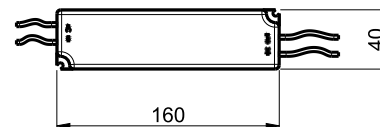

SPARE PARTS

C097005 SPARE PART TRANSFORMER FOR CHROMOTHERAPY