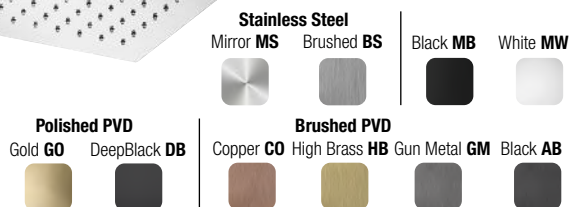

SQUARE EMOTION

200 x 200 mm

200 x 200 mm

250 x 250 mm

250 x 250 mm

300 x 300 mm

300 x 300 mm

260 x 390

400 x 400