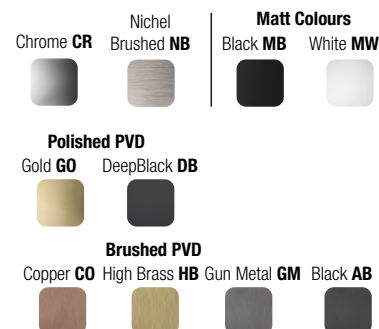

E082101 SENSE HAND SHOWER - ABS - CHROME

erogatore/rdiffuser Ø 110 mm