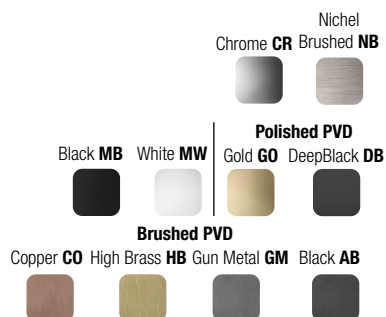

CEILING ARMS

SHOWER ARMS

REINFORCED ARMS