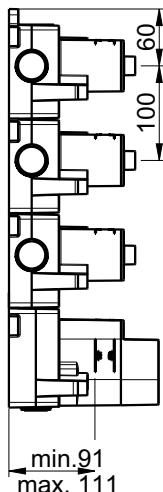

HIGH FLOW BUILT-IN MODULES

E176003 BUILT-IN THERMOSTATIC 3 WAY