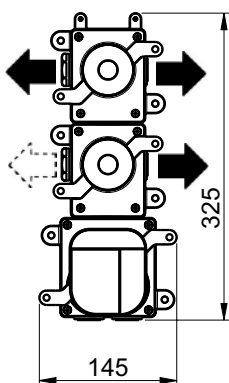

E176303 BUILT-IN THERMOSTATIC DIVERTER 3 WAY

disponibile "Extension kit" per errata installazione
available "Extension Kit" for wrong installation

E003072 1 pz + E003073 1 pz + E003074 1 pz