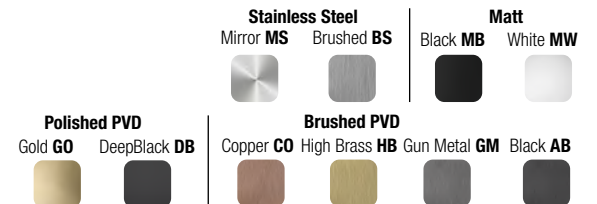

E044139 TEMOTION CHROMOTHERAPY TRIPLE FLOW BUILT-IN
STAINLESS STEEL | **500 x 500 mm**