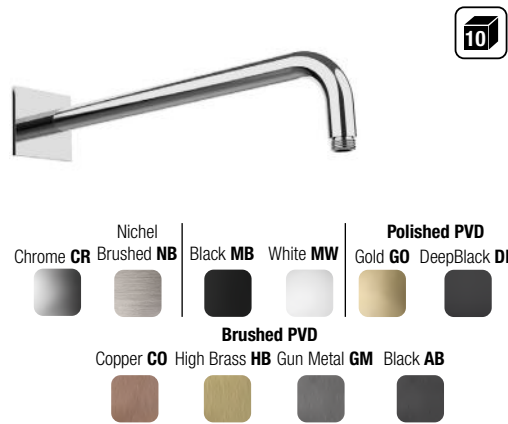

E021112 ROUND ARM Ø24 WITH SQUARE ROSETTE
BRASS L350