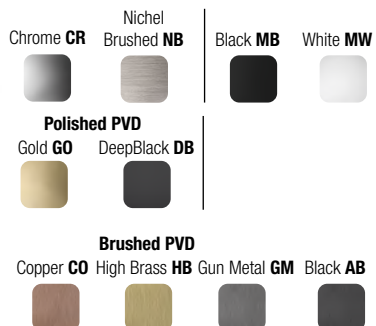

E021110 ROUND ARM Ø24 WITH SQUARE ROSETTE
BRASS **L500**