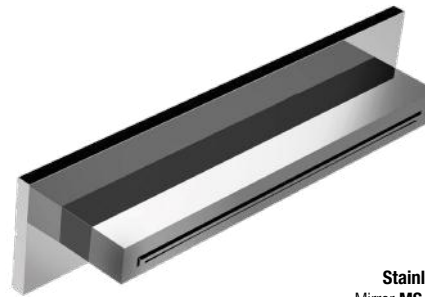

E044273 XL-WATERFALL SHOWER HEAD STAINLESS STEEL

346 x 80 mm

Stainless Steel		Matt	
Mirror MS	Brushed BS	Black MB	White MW
Polished PVD		Brushed PVD	
Gold GO	DeepBlack DB	AISI* 316	Copper C0316 High Brass HB316 Gun Metal GM316