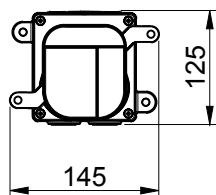

E174501 THERMOSTATIC BUILT-IN MODULE

disponibile "Extension kit" per errata installazione
available "Extension Kit" for wrong installation

E003072 1 pz