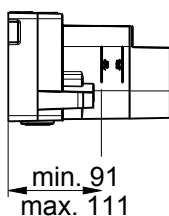

E174501 THERMOSTATIC BUILT-IN MODULE

disponibile "Extension kit" per errata installazione
available "Extension Kit" for wrong installation

E003072 1 pz