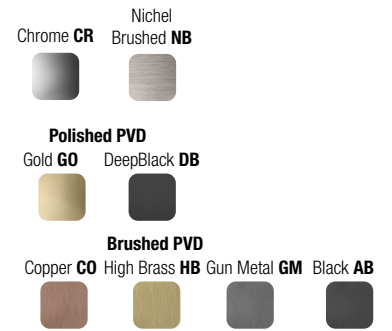

E044261 MIST BODY JET SQUARE - ABS

rosone/rosette 80x80 mm