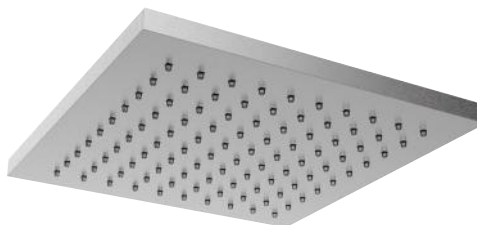

316 Brushed PVD

- 316 Stainless Steel AISI 316
- 316 Copper.C0316
- 316 High Brass. HB316
- 316 Gun Metal. GM316
- 316 Black.AB316