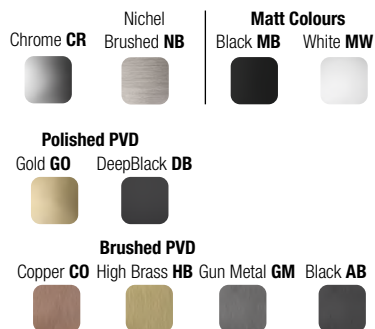

E082108 POSH HAND SHOWER BRASS

erogatore/rdiffuser Ø 90 mm