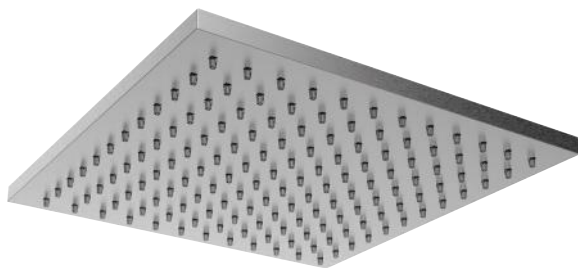

E044245 WAVE 316 CASCADE

L 250 x 80 mm

316 Brushed PVD

- 316 Stainless Steel AISI 316
- 316 Copper.C0316
- 316 High Brass.HB316
- 316 Gun Metal.GM316
- 316 Black.AB316

SQUARE EMOTION 316 SHOWER HEAD

E044069 SQUARE 316 EMOTION SHOWER HEAD
300 x 300 mm