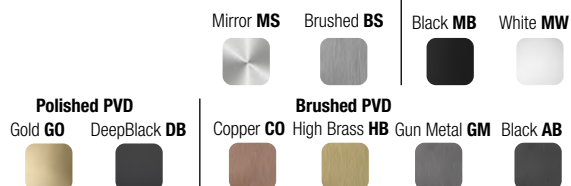

E044197 EASY CHROMOTHERAPY TEMPTATION BUILT-IN
STAINLESS STEEL | 500 x 500 mm

E044174 EASY CHROMOTHERAPY TEMPTATION BUILT-IN
STAINLESS STEEL | 300 x 300 mm

1 WAY

E044172 EASY LIGHT TEMPTATION BUILT-IN
STAINLESS STEEL | 300 x 300 mm