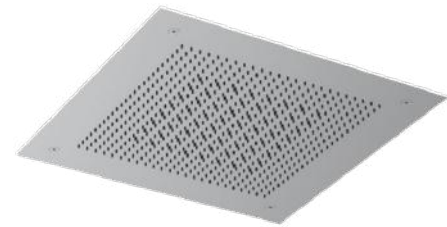

VELVET COLLECTION

E044283 VELVET TEMPTATION DUAL FLOW BUILT-IN WITH CHROMOTHERAPY
STAINLESS STEEL 500 x 500 mm

E044282 VELVET TEMPTATION DUAL FLOW STAINLESS STEEL
380 x 380 mm

E044277 EMOTION DUAL FLOW VELVET | INTENSE RAIN STAINLESS STEEL
300 x 300 mm