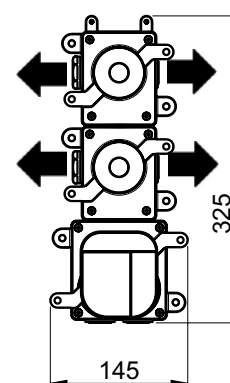

E176504 BUILT-IN THERMOSTATIC DIVERTER 4 WAY

disponibile "Extension kit" per errata installazione
available "Extension Kit" for wrong installation

E003072 1 pz + E003074 2 pz