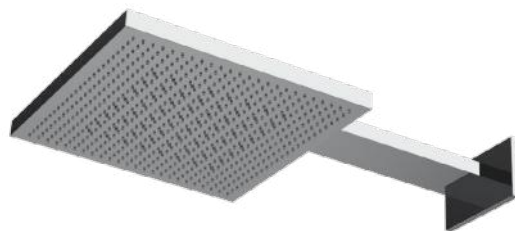

E044277 EMOTION DUAL FLOW VELVET | INTENSE RAIN STAINLESS STEEL
300 x 300 mm

braccio compreso nel prodotto
arm shower included