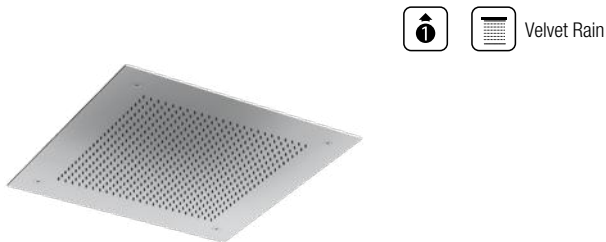

*In the **multi-jet version**, Velvet Rain is matched to the new **Intense Rain** jet, or the **XL Waterfall** jet in the configuration Temptation 500.*

E044278 | Emotion 300

E044277 | Emotion 300

E044279 | Temptation 380