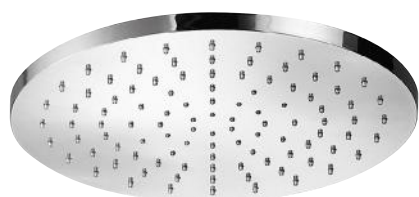

Ø 250 mm

E044238 EcoAir SQUARE EMOTION SHOWER HEAD BRASS

250 x 250 mm

E044124 EcoAir ROUND EMOTION SHOWER HEAD BRASS

Ø 300 mm

E044122 EcoAir SQUARE EMOTION SHOWER HEAD BRASS 300 x 300 mm

E021118 ROUND ARM Ø22 WITH ROUND ROSETTE
BRASS **L340**