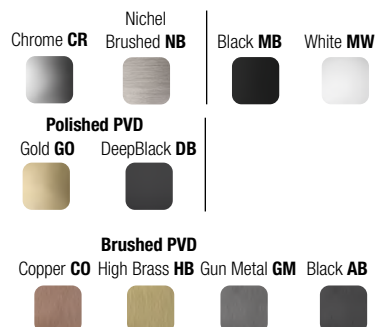

E021124 ROUND ARM Ø22 WITH SQUARE ROSETTE
BRASS **L340**

E021112 ROUND ARM Ø24 WITH SQUARE ROSETTE
BRASS **L350**

E021116 ROUND ARM Ø24 WITH SQUARE ROSETTE
BRASS **L420**

SHOWER HEADS
Emotion

CEILING ARMS