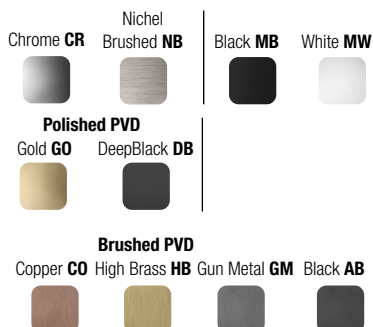

E021124 ROUND ARM Ø22 WITH SQUARE ROSETTE
BRASS **L340**

E021112 ROUND ARM Ø24 WITH SQUARE ROSETTE
BRASS **L350**

E021116 ROUND ARM Ø24 WITH SQUARE ROSETTE
BRASS **L420**

SHOWER HEADS
Emotion

CEILING ARMS