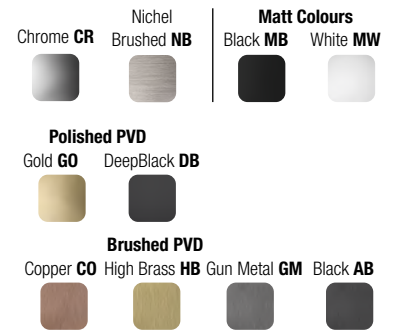

KIT DETAILS	
SHUT OFF	E082110
FLEX	C084061
TURN & GO	E095029

E136009 ATTHIS SHUT OFF KIT WITH WC MIXER WITH STAND