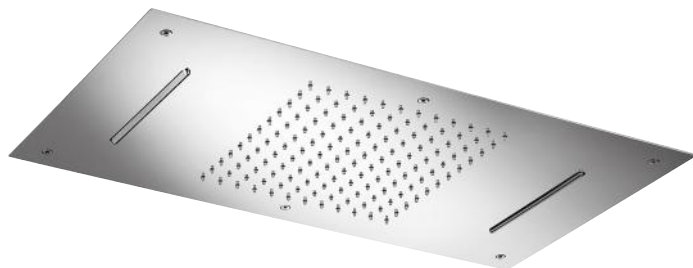

2 WAY

E044275 RAINBOW+ RAIN ICICLE CHROMOTHERAPY DUAL FUNCTION
STAINLESS STEEL | 470 x 470 mm

CHROMOTHERAPY

E044211 SOUND & COLOUR TEMPTATION BUILT-IN
STAINLESS STEEL | 480 x 630 mm

E044111 RECTANGULAR CHROMOTHERAPY TEMPTATION XXL
STAINLESS STEEL | 380 x 700 mm

1 WAY

E044276 RAINBOW RAIN CHROMOTHERAPY BUILT-IN
STAINLESS STEEL | 470 x 470 mm

E044197 EASY CHROMOTHERAPY TEMPTATION BUILT-IN
STAINLESS STEEL | 500 x 500 mm

E044174 EASY CHROMOTHERAPY TEMPTATION BUILT-IN
STAINLESS STEEL | 300 x 300 mm