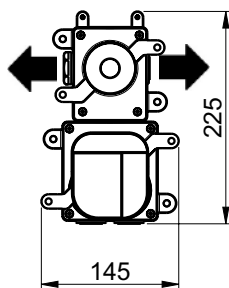

E176502 BUILT-IN THERMOSTATIC DIVERTER 2 WAY

disponibile "Extension kit" per errata installazione
available "Extension Kit" for wrong installation

E003072 1 pz + E003074 1 pz