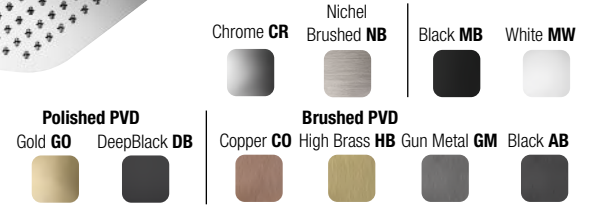

E044095 KUKY SHOWER HEAD BRASS

220 x 220 mm