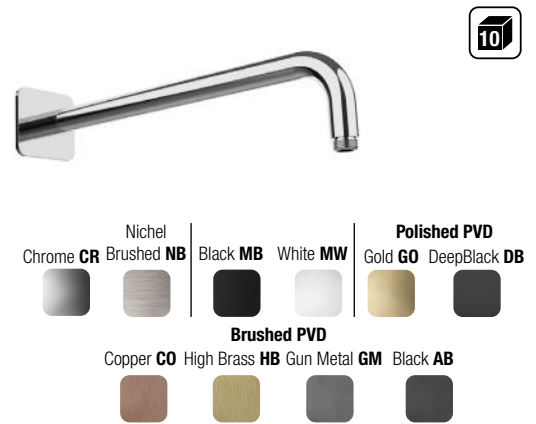

E021003 SQUARE ARM WITH SQUARE ROSETTE -
BRASS L340

E021112 ROUND ARM Ø24 WITH SQUARE ROSETTE
BRASS L350

E021113 ROUND ARM Ø24 WITH ROUND ROSETTE
BRASS L350

E021114 ROUND ARM Ø24 WITH KUKY ROSETTE
BRASS L350