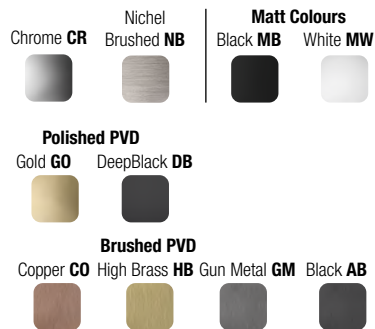

E095038 ROUND WATER OUTLET WITH KUKY ROSETTE BRASS

rosone/rosette L 70x70 mm