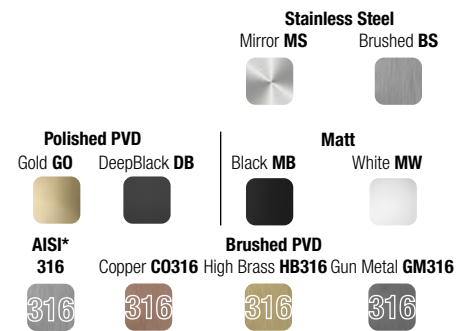

E044261 MIST BODY JET SQUARE - ABS

rosone/rosette 80x80 mm

E044091* EMOTION SPRAY BODYJET KUKY - ABS

rosone/rosette 125x125 mm

E044246 WAVE BODY JET - STAINLESS STEEL

piastra/plate 250x80 mm

E044084* EMOTION SPRAY BODY JET ROUND - ABS