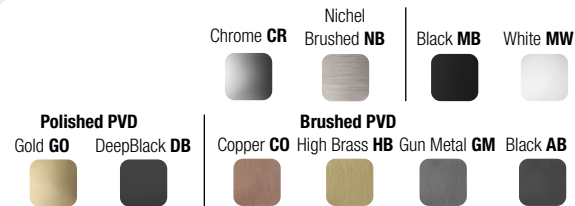

E044229 SQUARE EMOTION SHOWER HEAD BRASS

SQUARE EMOTION

200 x 200 mm

200 x 200 mm