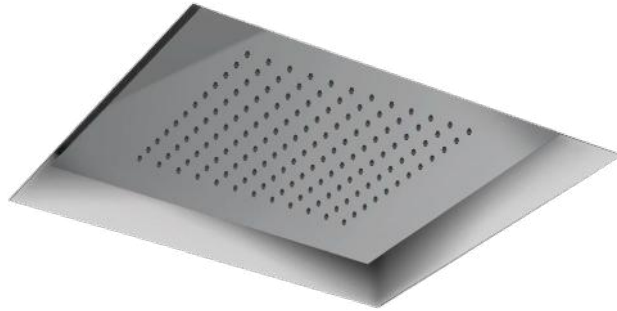

E044197 EASY CHROMOTHERAPY TEMPTATION BUILT-IN
STAINLESS STEEL | 500 x 500 mm

E044174 EASY CHROMOTHERAPY TEMPTATION BUILT-IN
STAINLESS STEEL | 300 x 300 mm

1 WAY

E044172 EASY LIGHT TEMPTATION BUILT-IN
STAINLESS STEEL | 300 x 300 mm