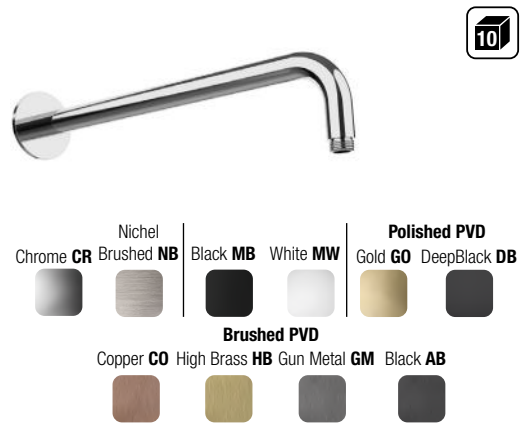

E021113 ROUND ARM Ø24 WITH ROUND ROSETTE
BRASS L350