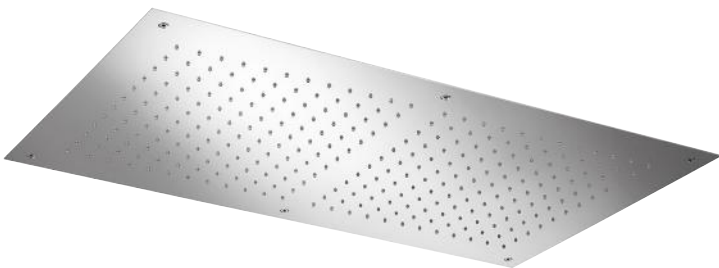

E044059 RECTANGULAR TEMPTATION SHOWER HEAD BUILT-IN -
STAINLESS STEEL | **500 x 900 mm**

Polished PVD		Brushed PVD			
Gold GO	DeepBlack DB	Copper CO	High Brass HB	Gun Metal GM	Black AB

Stainless Steel		Matt	
Mirror MS	Brushed BS	Black MB	White MW