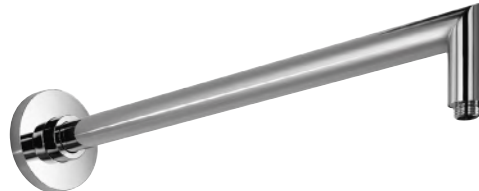

E021057 EMOTION REINFORCED ARM - ROUND - BRASS **L500**