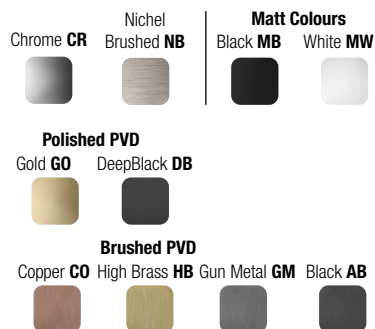

E095036 ROUND WATER OUTLET WITH SQUARE ROSETTE BRASS

rosone/rosette L 70x70 mm