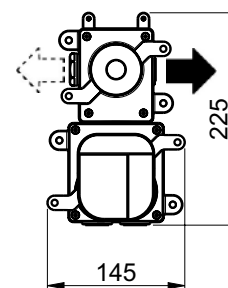

E176001 BUILT-IN THERMOSTATIC 1 WAY

disponibile "Extension kit" per errata installazione
available "Extension Kit" for wrong installation

E003072 1 pz + E003073 1 pz