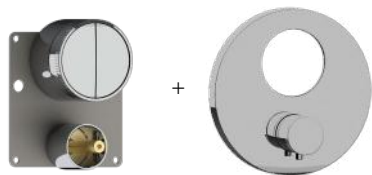

D044177 SPIN SQUARE BODY JET

D176632 ROUND PUSH THERMOSTATIC MIXER
2 WAY

display plate

aesthetics