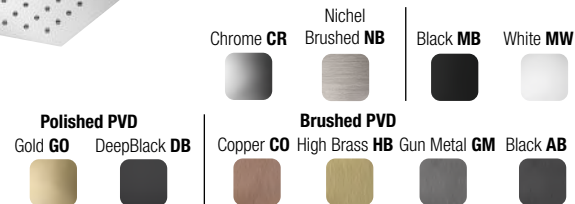

200 x 200 mm

E044078 SQUARE EMOTION SHOWER HEAD BRASS

200 x 200 mm

E044220 SQUARE EMOTION SHOWER HEAD ABS

250 x 250 mm

E044229 SQUARE EMOTION SHOWER HEAD BRASS

250 x 250 mm

E044043 SQUARE EMOTION SHOWER HEAD ABS