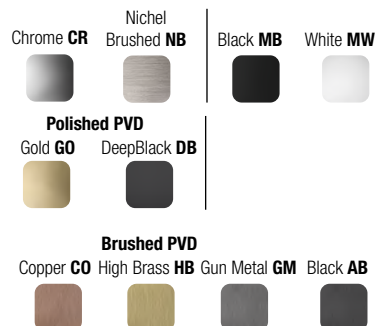

WALL ARMS

E021112 ROUND ARM Ø24 WITH SQUARE ROSETTE
BRASS **L350**

SHOWER HEADS
Emotion

CEILING ARMS

REINFORCED ARMS