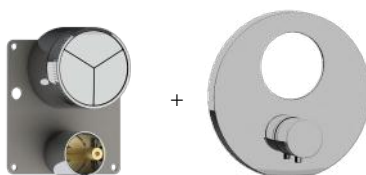

D176633 ROUND PUSH THERMOSTATIC MIXER 3
WAY

display plate

aesthetics