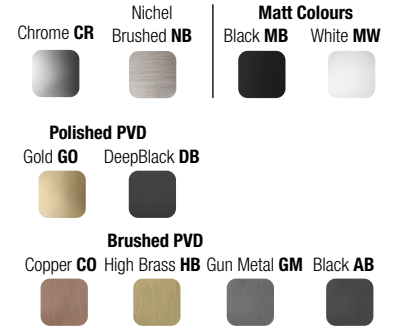

E082112 HYDROBRUSH - ABS

E183001 WC MIXER WITH STAND - BRASS
rosone/rosette Ø 65 mm