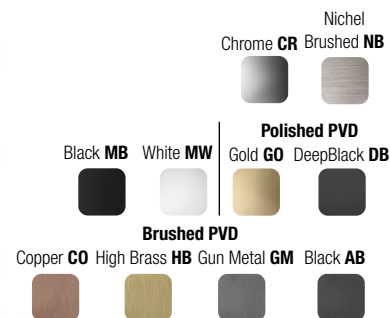

CEILING ARMS

SHOWER ARMS

REINFORCED ARMS