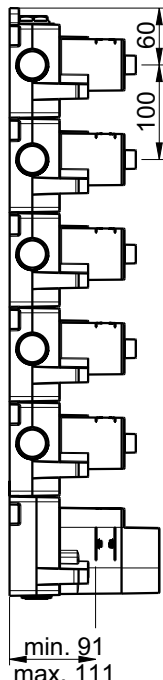

disponibile "Extension kit" per errata installazione
available "Extension Kit" for wrong installation

E003072 1 pz + E003073 4 pz

E176005 BUILT-IN THERMOSTATIC 5 WAYS