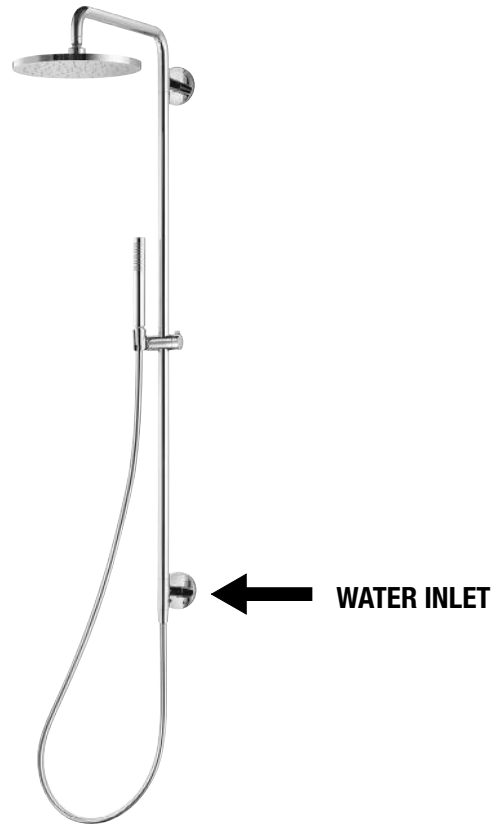

E170004 FLUID SHOWER COLUMN SET WITH LOWER WATER INLET - BRASS

L 1200 mm