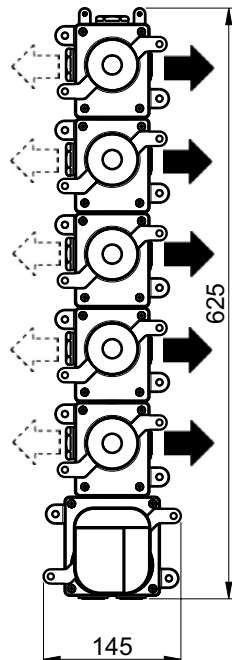

disponibile "Extension kit" per errata installazione
available "Extension Kit" for wrong installation

E003072 1 pz + E003073 4 pz

E176005 BUILT-IN THERMOSTATIC 5 WAYS