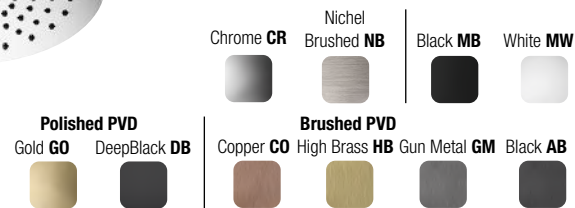

E044049 ROUND EMOTION SHOWER HEAD BRASS

Ø 200 mm