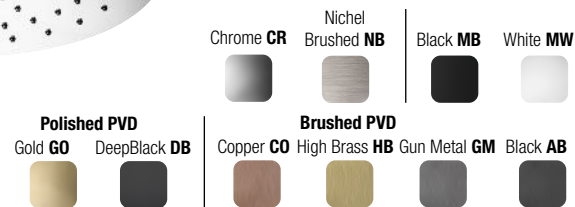

E044040 ROUND EMOTION SHOWER HEAD BRASS

Ø 250 mm