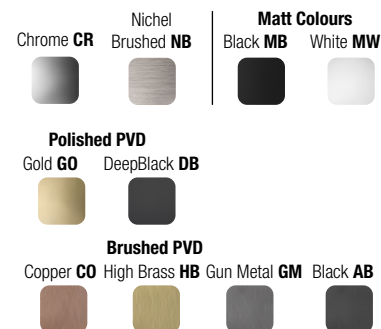

E120013 STAND WITH SQUARE ROSETTE BRASS

rosone/rosette L 70x70 mm