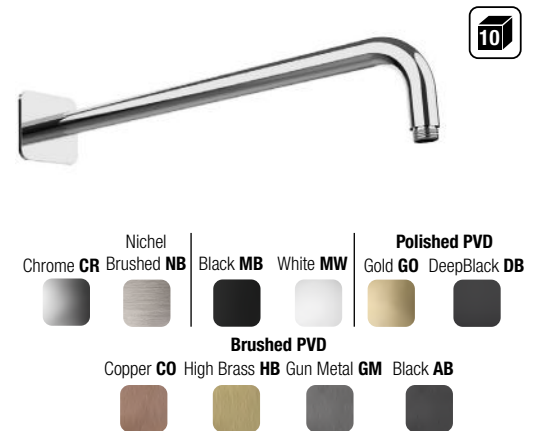

E021117 ROUND ARM Ø24 WITH KUKY ROSETTE-
BRASS L340