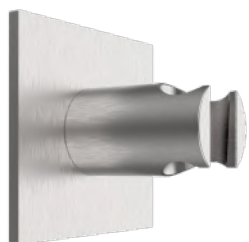

E120009 SQUARE STAND
rosone/rosette L 70 x 70 mm

1. 316 Brushed PVD
2. 316 Stainless Steel AISI 316
   - 316 Copper.C0316
   - 316 High Brass. HB316
   - 316 Gun Metal. GM316
   - 316 Black.AB316