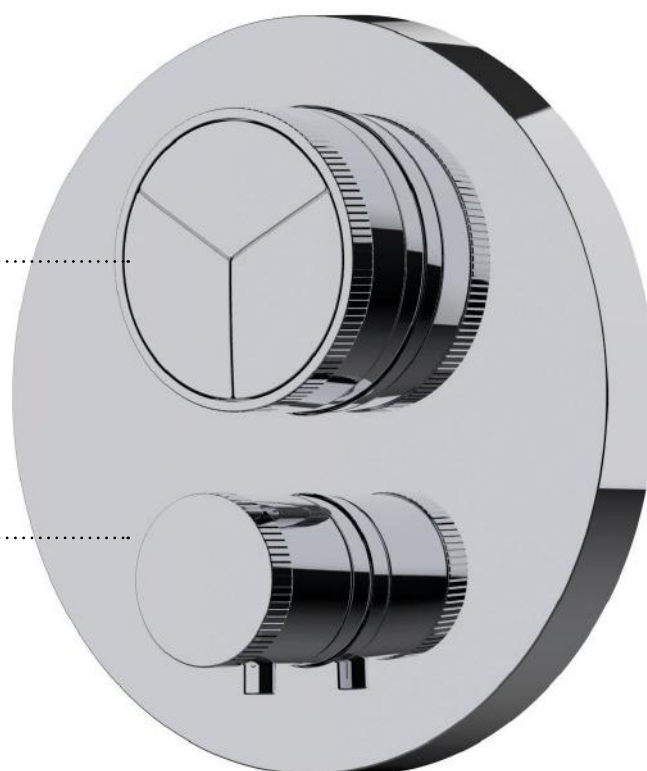

CORE PUSH

Quando l'**intuizione** accoglie la **semplicità**.

Con ALMAR basta un semplice tocco per fare la doccia: nel nuovo miscelatore **CORE PUSH** tutti gli elementi seguono la semplicità, e tutte le funzioni riportano a un **unico comando centrale**.

Un'elaborata tecnologia ti permette di selezionare portata e tipologia di getto con un unico comando - disponibile nella versione a due o tre tasti - mentre il contorno zigrinato ti garantisce una perfetta impugnatura.

Progettato in diverse finiture e varianti colore, **CORE PUSH** si integra armoniosamente con qualsiasi stile. Un nuovo concetto di miscelatore, per una doccia ancora più preziosa nella sua semplicità.

*When **intuition** meets **simplicity**.*

*With ALMAR, a single touch is enough to have a shower: in the new **CORE PUSH** mixer tap, all elements are simple, and all functions are connected with **a single central control**.*

An elaborate technology allows you to select the flow and type of jet with a single control - available both in version with two and three buttons - while the knurled metal ring ensures an ergonomic handgrip.

*Planned with different finishing and colour variations, **CORE PUSH** fits harmonically with any style. A new concept of mixer tap, for a very precious but simple shower.*

Comando di selezione getti con
annessa ghiera di regolazione portata

*Jets selection control with flow regulation
metal ring enclosed*

Comando termostatico

Thermostatic control

PUSH