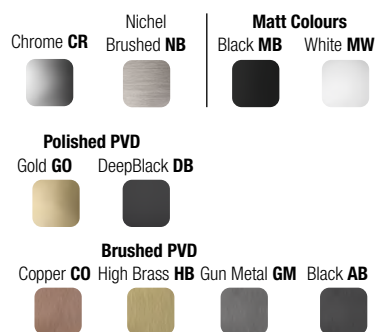

E044084* EMOTION SPRAY BODY JET ROUND - ABS

rosone/rosette Ø 130 mm