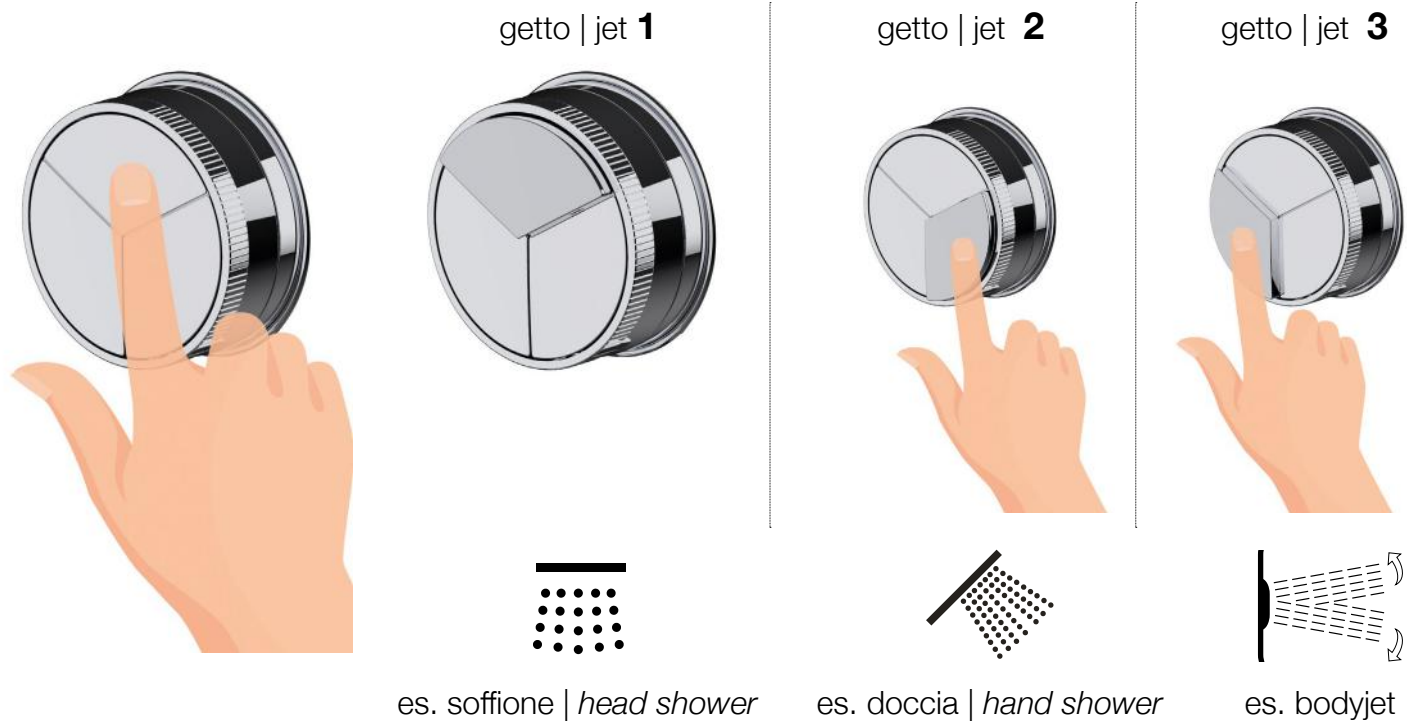

CORE PUSH | COMANDO CENTRALE

Selezione getti "aperto/chiuso" | "Open/Closed" jets selection