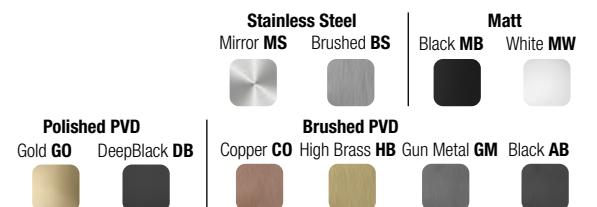

4 WAY

E044173 SQUARE CHROMOTHERAPY TEMPTATION 4X MULTI-FUNCTION
STAINLESS STEEL | **950 x 950 mm**

3 WAY

E044259 WIRE-TWIST TEMOTION MULTI-FUNCTION BUILT-IN WITH
CHROMOTHERAPY STAINLESS STEEL | **500 x 500 mm**

E044190 SPIN TEMPTATION CHROMOTHERAPY MULTI-FUNCTION
STAINLESS STEEL | **630 x 480 mm**

E044139 TEMOTION CHROMOTHERAPY TRIPLE FLOW BUILT-IN
STAINLESS STEEL | **500 x 500 mm**