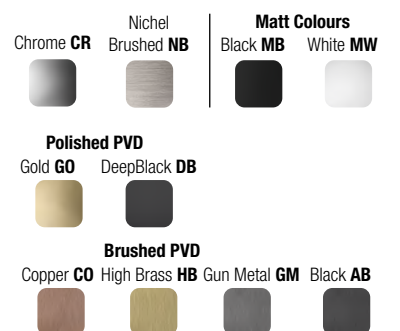

KIT DETAILS	
SHUT OFF	E082112
FLEX	C084061
TURN & GO	E095029