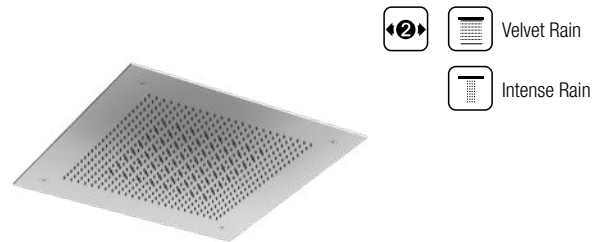

E044282 | Temptation 380