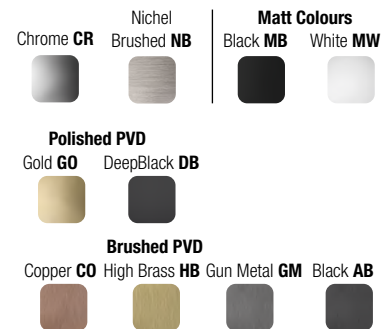

E120012 STAND WITH ROUND ROSETTE BRASS

rosone/rosette Ø 70 mm