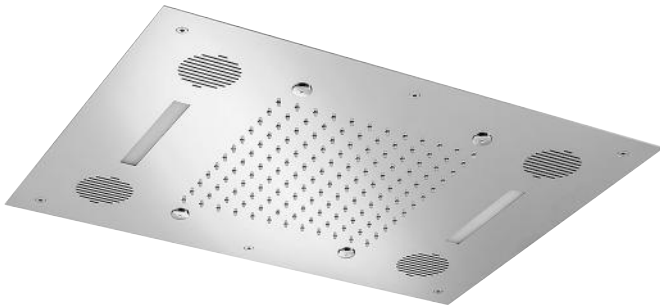

E044211 SOUND & COLOUR TEMPTATION BUILT-IN
STAINLESS STEEL | 480 x 630 mm

E044111 RECTANGULAR CHROMOTHERAPY TEMPTATION XXL
STAINLESS STEEL | 380 x 700 mm