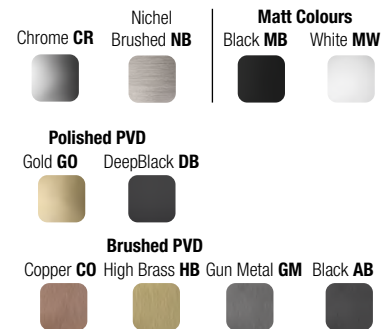

E120011 STAND WITH KUKY ROSETTE BRASS

rosone/rosette L 70x70 mm