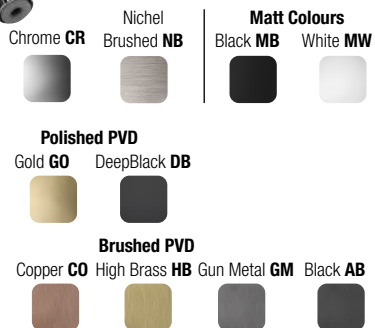

flessibile in finitura | hose in finish
conici in finitura | cones in finish
adatto per alta pressione | suitable for high
pressure