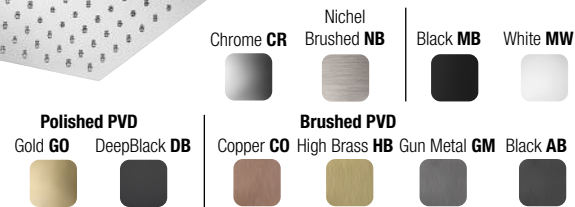

E044070 SQUARE EMOTION SHOWER HEAD STAINLESS STEEL

300 x 300 mm