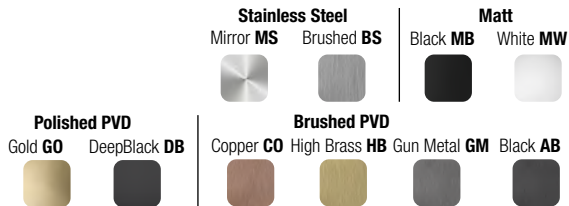

E044211 SOUND & COLOUR TEMPTATION BUILT-IN
STAINLESS STEEL | 480 x 630 mm

E044111 RECTANGULAR CHROMOTHERAPY TEMPTATION XXL
STAINLESS STEEL | 380 x 700 mm