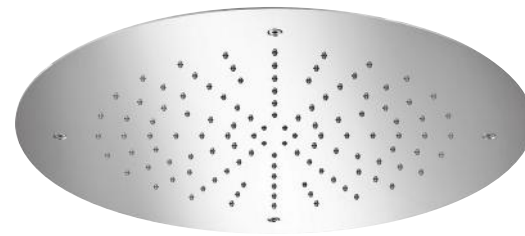

E044047 ROUND TEMPTATION BUILT-IN
STAINLESS STEEL | Ø **500 mm**

Polished PVD		Brushed PVD			
Gold GO	DeepBlack DB	Copper CO	High Brass HB	Gun Metal GM	Black AB

Stainless Steel		Matt	
Mirror MS	Brushed BS	Black MB	White MW