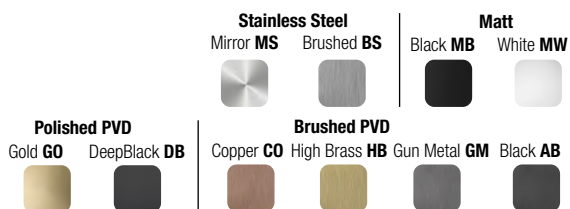

2 WAY

E044275 RAINBOW+ RAIN ICICLE CHROMOTHERAPY DUAL FUNCTION
STAINLESS STEEL | 470 x 470 mm

CHROMOTHERAPY

E044211 SOUND & COLOUR TEMPTATION BUILT-IN
STAINLESS STEEL | 480 x 630 mm

E044111 RECTANGULAR CHROMOTHERAPY TEMPTATION XXL
STAINLESS STEEL | 380 x 700 mm

1 WAY

E044276 RAINBOW RAIN CHROMOTHERAPY BUILT-IN
STAINLESS STEEL | 470 x 470 mm

E044197 EASY CHROMOTHERAPY TEMPTATION BUILT-IN
STAINLESS STEEL | 500 x 500 mm

E044174 EASY CHROMOTHERAPY TEMPTATION BUILT-IN
STAINLESS STEEL | 300 x 300 mm