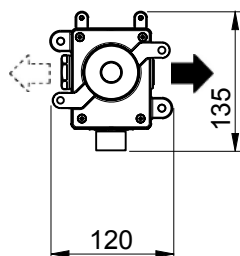

HIGH FLOW BUILT-IN MODULES

E175501 SHUTOFF VALVE BUILT-IN MODULE

disponibile "Extension kit" per errata installazione
available "Extension Kit" for wrong installation

E003073 1 pz