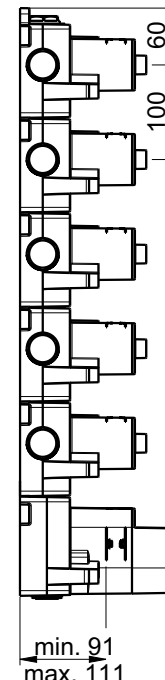

disponibile "Extension kit" per errata installazione
available "Extension Kit" for wrong installation

E003072 1 pz + E003073 5 pz

E176306 BUILT-IN THERMOSTATIC DIVERTER 6 WAYS