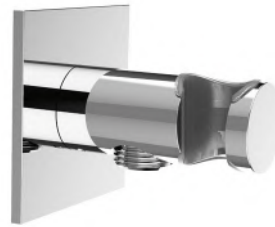

SHOWER ACCESSORIES

Chrome CR	Nichel Brushed NB	Matt Colours	
		Black MB	White MW
Polished PVD			
Gold GO	DeepBlack DB		
Brushed PVD			
Copper CO	High Brass HB	Gun Metal GM	Black AB

Chrome CR	Nichel Brushed NB	Matt Colours	
		Black MB	White MW
Polished PVD			
Gold GO	DeepBlack DB		
Brushed PVD			
Copper CO	High Brass HB	Gun Metal GM	Black AB

Chrome CR	Nichel Brushed NB	Matt Colours	
		Black MB	White MW
Polished PVD			
Gold GO	DeepBlack DB		
Brushed PVD			
Copper CO	High Brass HB	Gun Metal GM	Black AB