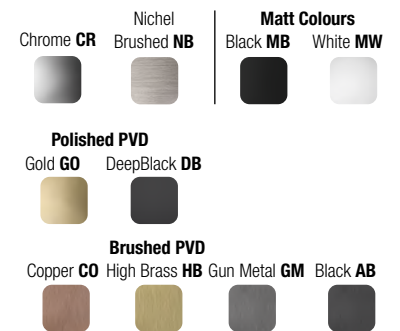

KIT DETAILS	
SHUT OFF	E082110
FLEX	C084061
TURN & GO	E180031

E152001 HYDROBRUSH SHUT OFF KIT WITH TURN & GO