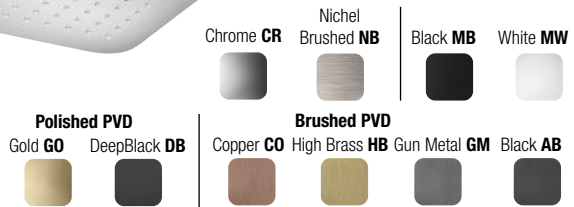

E044095 KUKY SHOWER HEAD BRASS

220 x 220 mm

E044244 KUKY SHOWER HEAD ABS

300 x 300 mm

E044250 SUPER KUKY SHOWER HEAD BRASS

270 x 400 mm

E044181 SQUARE CREAMY SHOWER HEAD ABS

247 x 247 mm