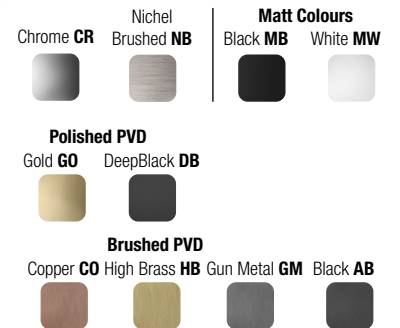

Cartuccia Progressiva |
Progressive Cartridge

SHUT OFF

SHOWER ACCESSORIES

E095039 ROUND WATER OUTLET WITH SQUARE ROSETTE WITH STAND BRASS
rosone/rosette L 70x70 mm

Chrome CR	Nichel Brushed NB	Matt Colours	
		Black MB	White MW
Polished PVD			
Gold GO	DeepBlack DB		
			
Brushed PVD			
Copper CO	High Brass HB	Gun Metal GM	Black AB
			