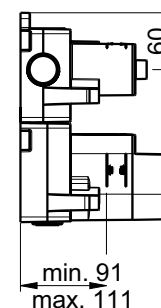

E176001 BUILT-IN THERMOSTATIC 1 WAY

disponibile "Extension kit" per errata installazione
available "Extension Kit" for wrong installation

E003072 1 pz + E003073 1 pz