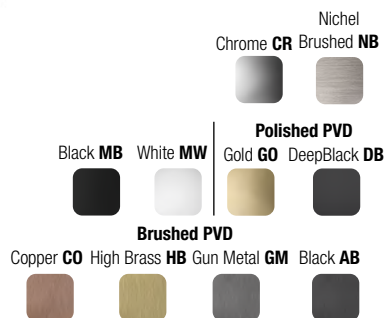

CEILING ARMS

SHOWER ARMS

REINFORCED ARMS