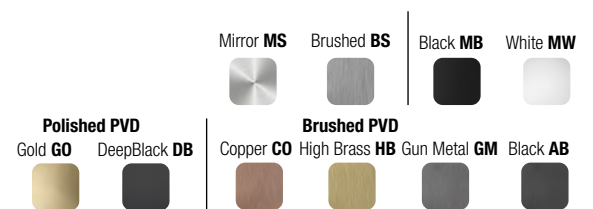

E044197 EASY CHROMOTHERAPY TEMPTATION BUILT-IN
STAINLESS STEEL | 500 x 500 mm

E044174 EASY CHROMOTHERAPY TEMPTATION BUILT-IN
STAINLESS STEEL | 300 x 300 mm

1 WAY

E044172 EASY LIGHT TEMPTATION BUILT-IN
STAINLESS STEEL | 300 x 300 mm