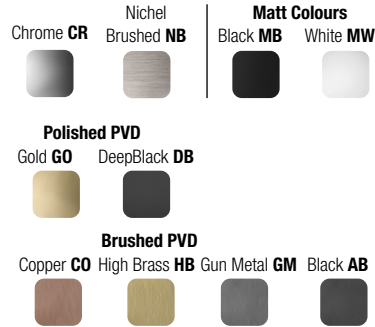

E082110 ATTHIS SHUT OFF - ABS

E095029 ROUND WATER OUTLET "TURN & GO" WITH STAND - LEVER - BRASS
rosone/rosette Ø 65 mm