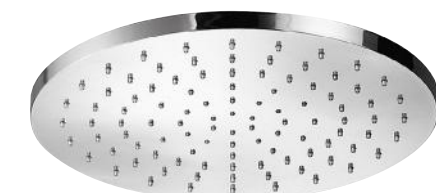

Ø 200 mm

E044050 ROUND EMOTION SHOWER HEAD ABS

Ø 250 mm

E044049 ROUND EMOTION SHOWER HEAD BRASS

Ø 250 mm

E044044 ROUND EMOTION SHOWER HEAD ABS

Ø 300 mm

E044040 ROUND EMOTION SHOWER HEAD BRASS