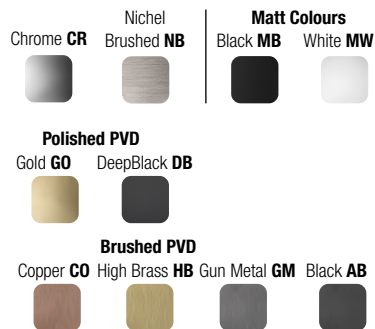

E095040 ROUND WATER OUTLET WITH ROUND ROSETTE BRASS

rosone/rosette Ø 70 mm