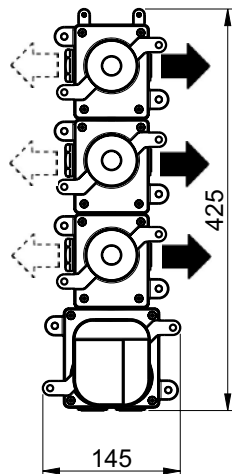

HIGH FLOW BUILT-IN MODULES

E176003 BUILT-IN THERMOSTATIC 3 WAY