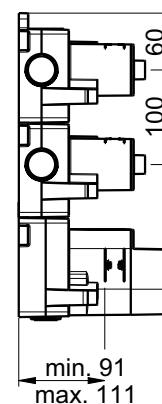

E176002 BUILT-IN THERMOSTATIC 2 WAY

disponibile "Extension kit" per errata installazione
available "Extension Kit" for wrong installation

E003072 1 pz + E003073 2 pz