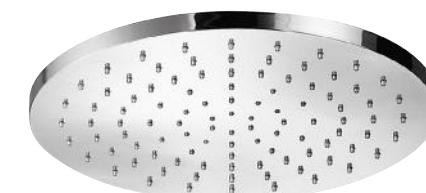

Ø 300 mm

E044073 SQUARE EMOTION SHOWER HEAD STAINLESS STEEL

Ø 400 mm