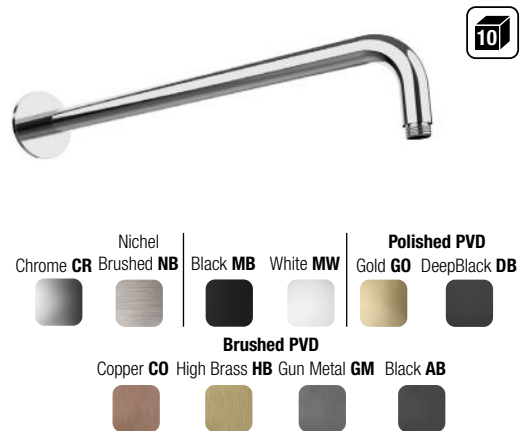

E021115 ROUND ARM Ø24 WITH ROUND ROSETTE
BRASS L420