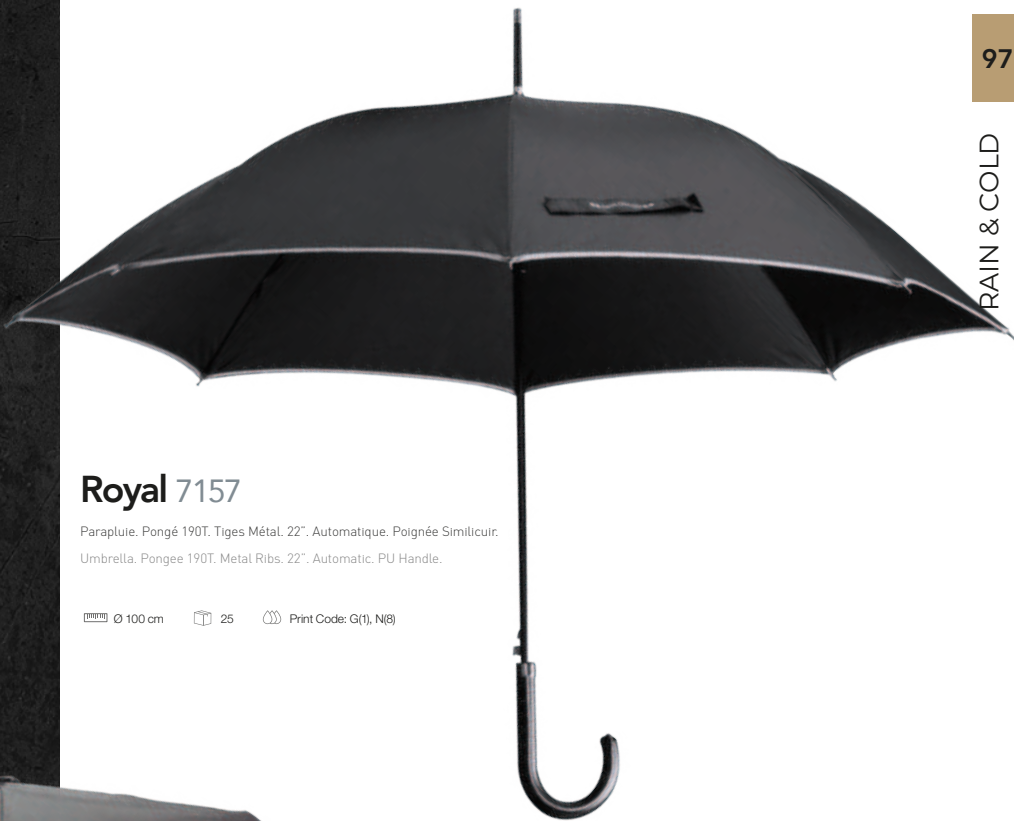

ANTONIO MIRO

Antonio Miró is currently a benchmark in the increasingly demanding fashion industry. Worldwide renowned and consolidated in showcases such as Paris, Milan, New York and Tokyo, with prestige earned by collections based on simplicity and perfection, being these his personal hallmarks. Minimalist like few others, Antonio Miró devotes his success to elegance, an objective he has never renounced.

Royal 7157

Parapluie. Pongé 190T. Tiges Métal. 22". Automatique. Poignée Similicuir.
Umbrella. Pongee 190T. Metal Ribs. 22". Automatic. PU Handle.

☒ Ø 100 cm ☒ 25 ☒ Print Code: G(1), N(8)