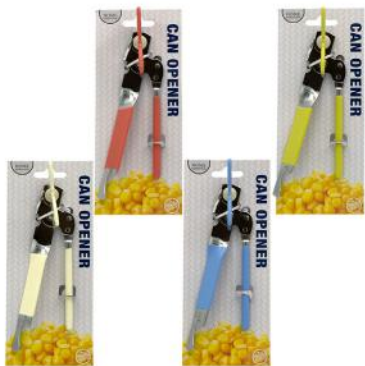

BH-78392-96

BH PI Ice Cream Scoop
7.08 in
Pack: 24 | Case: 96

BH-78396-96

BH PI Peeler Asst
Color 7.28 in
Pack: 24 | Case: 96

*BH Silicone Spatula
Asst Col 9.44x1.96in*

BH-78393-96

BH Can Opener SS Asst Color
6.6x2.3in
Pack: 24 | Case: 96