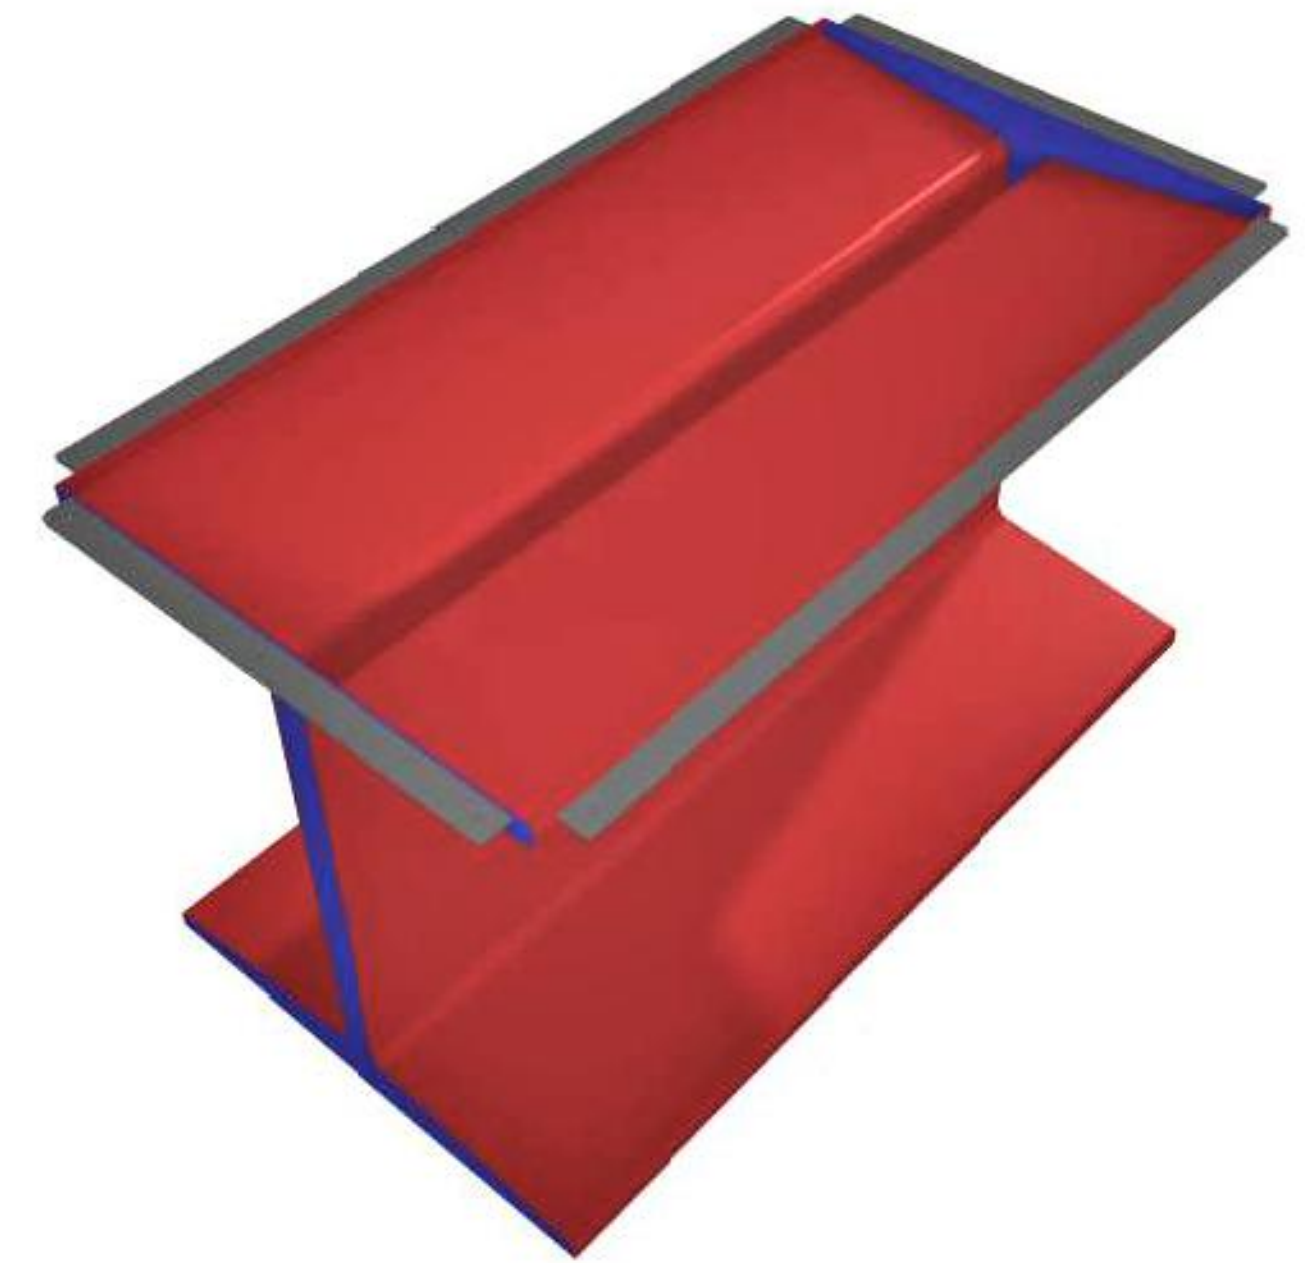

MullenLowe U.S.

GABRIEL
PROJECTS

UCLA Court Table

Beam Table

Beam Table Assembly Views

Beam Table

R1D
825 S Hill Street, STE 804
Los Angeles, CA 90014
p: 888.882.1225
c: 310.245.8002
e: warren@r1-d.com
w: r1-d.com