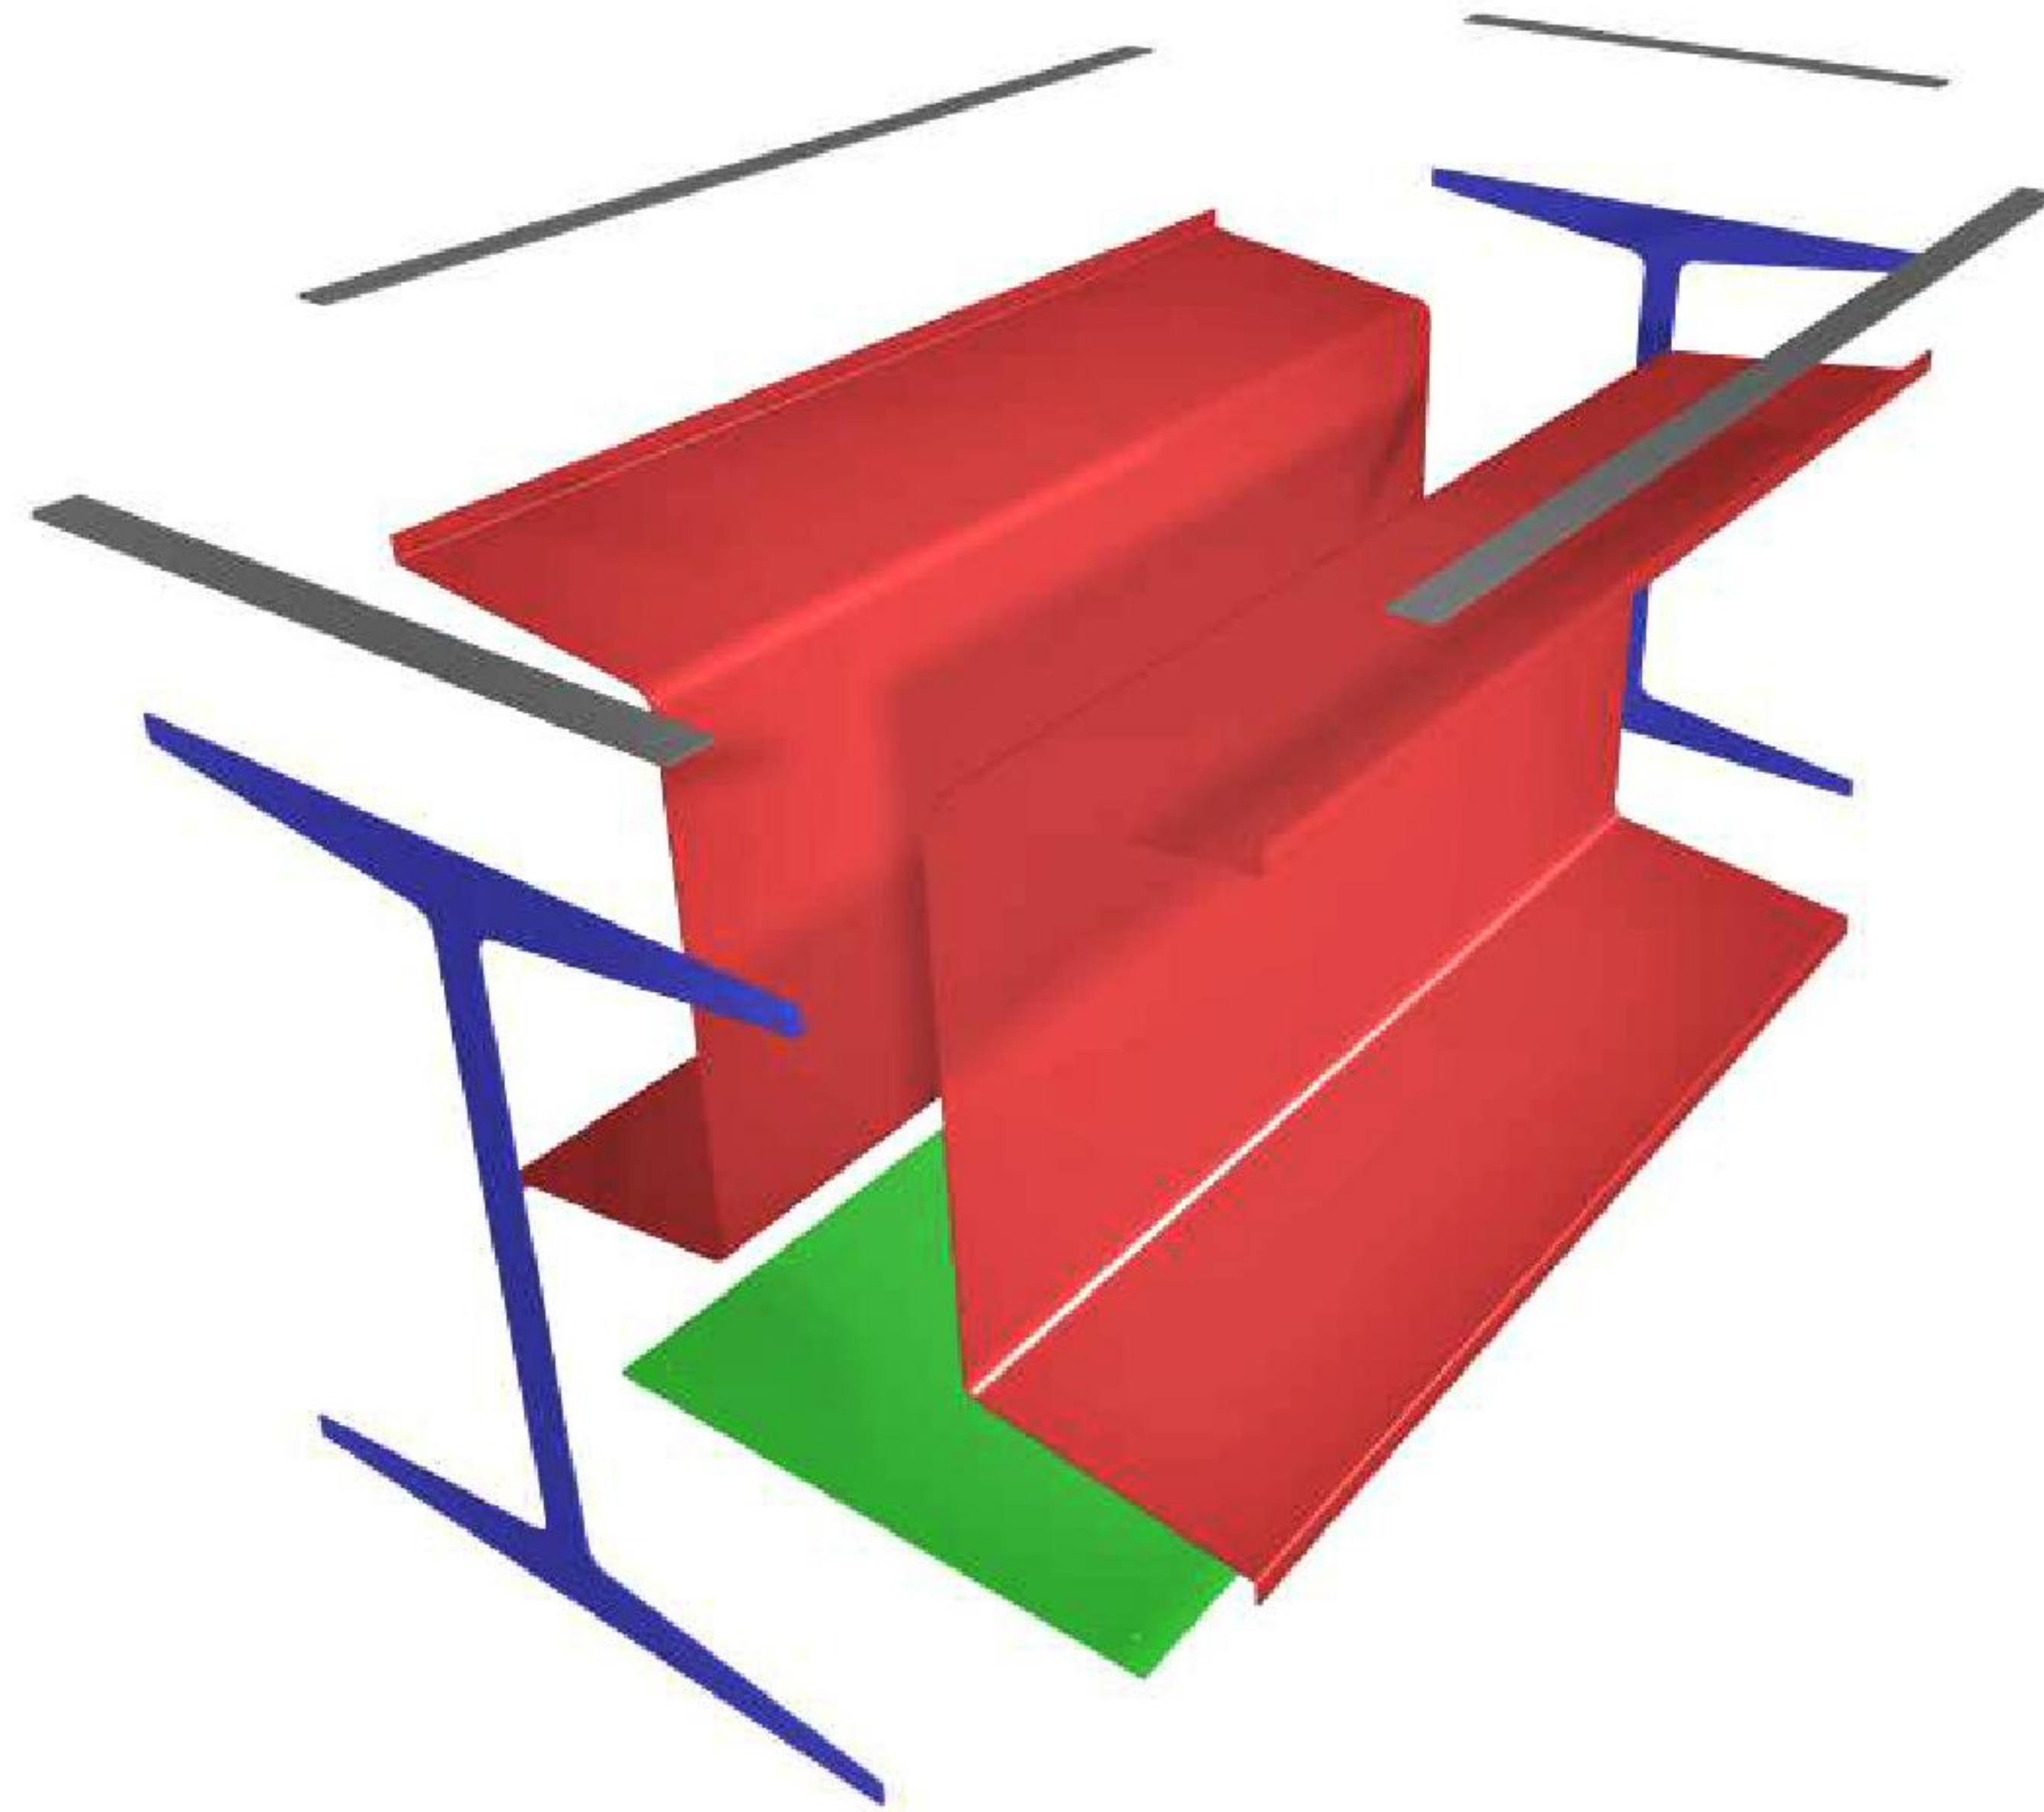

MullenLowe U.S.

GABRIEL
PROJECTS

UCLA Court Table

Beam Table

Beam Table Assembly Views

Beam Table

R1D
825 S Hill Street, STE 804
Los Angeles, CA 90014
p: 888.882.1225
c: 310.245.8002
e: warren@r1-d.com
w: r1-d.com