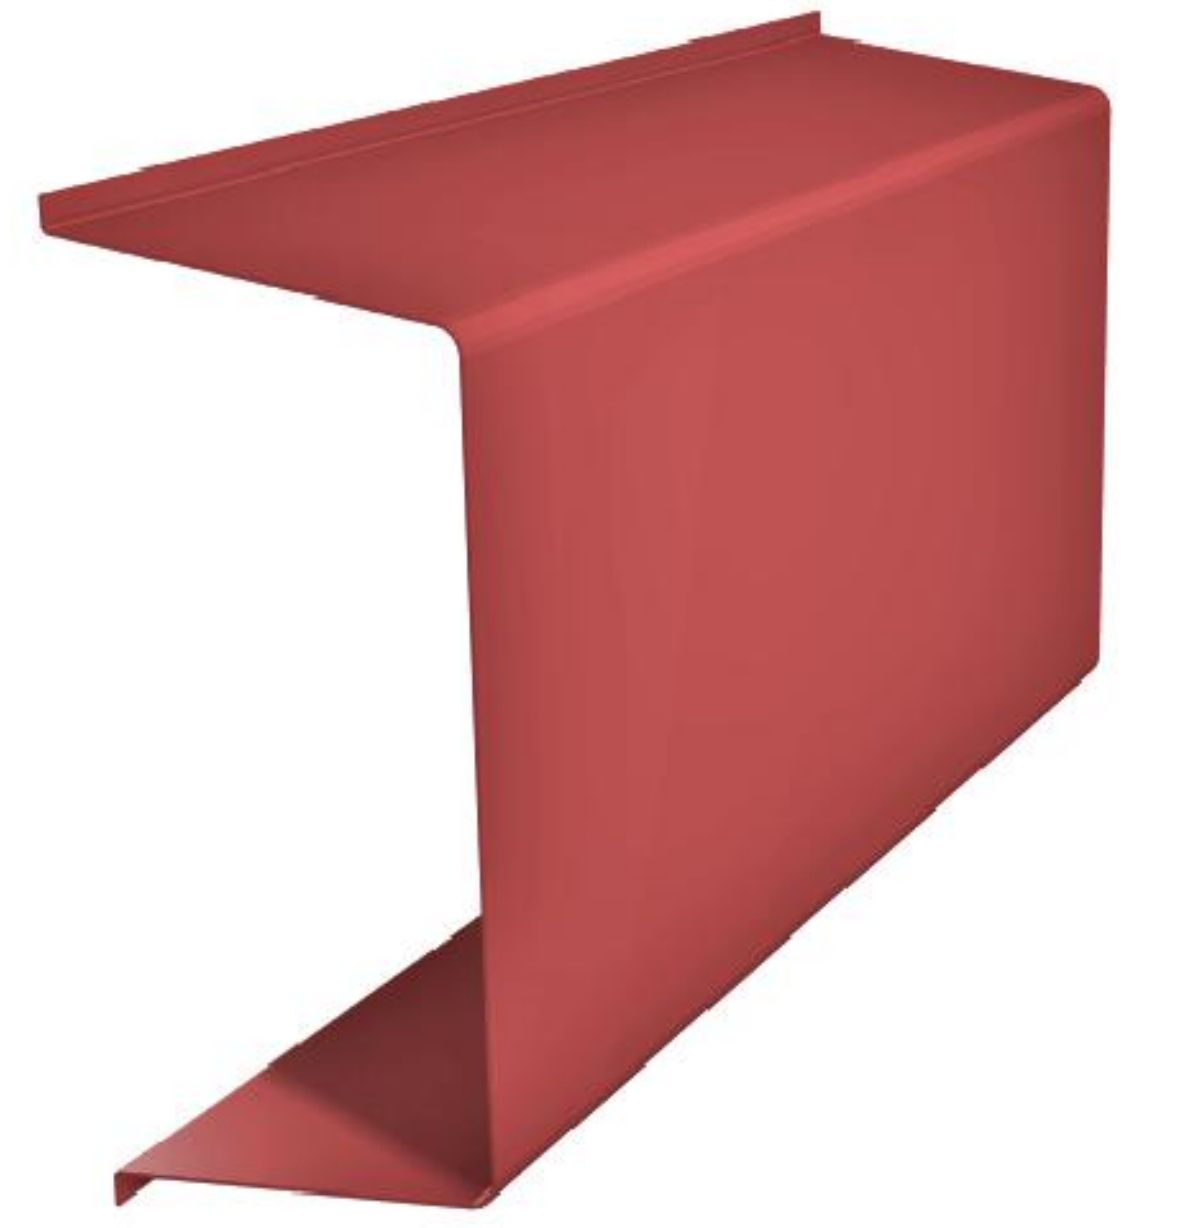

MullenLowe U.S.

GABRIEL
PROJECTS

UCLA Court Table

Beam Table

Beam Table Assembly Views

Beam Table

R1D
825 S Hill Street, STE 804
Los Angeles, CA 90014
p: 888.882.1225
c: 310.245.8002
e: warren@r1-d.com
w: r1-d.com