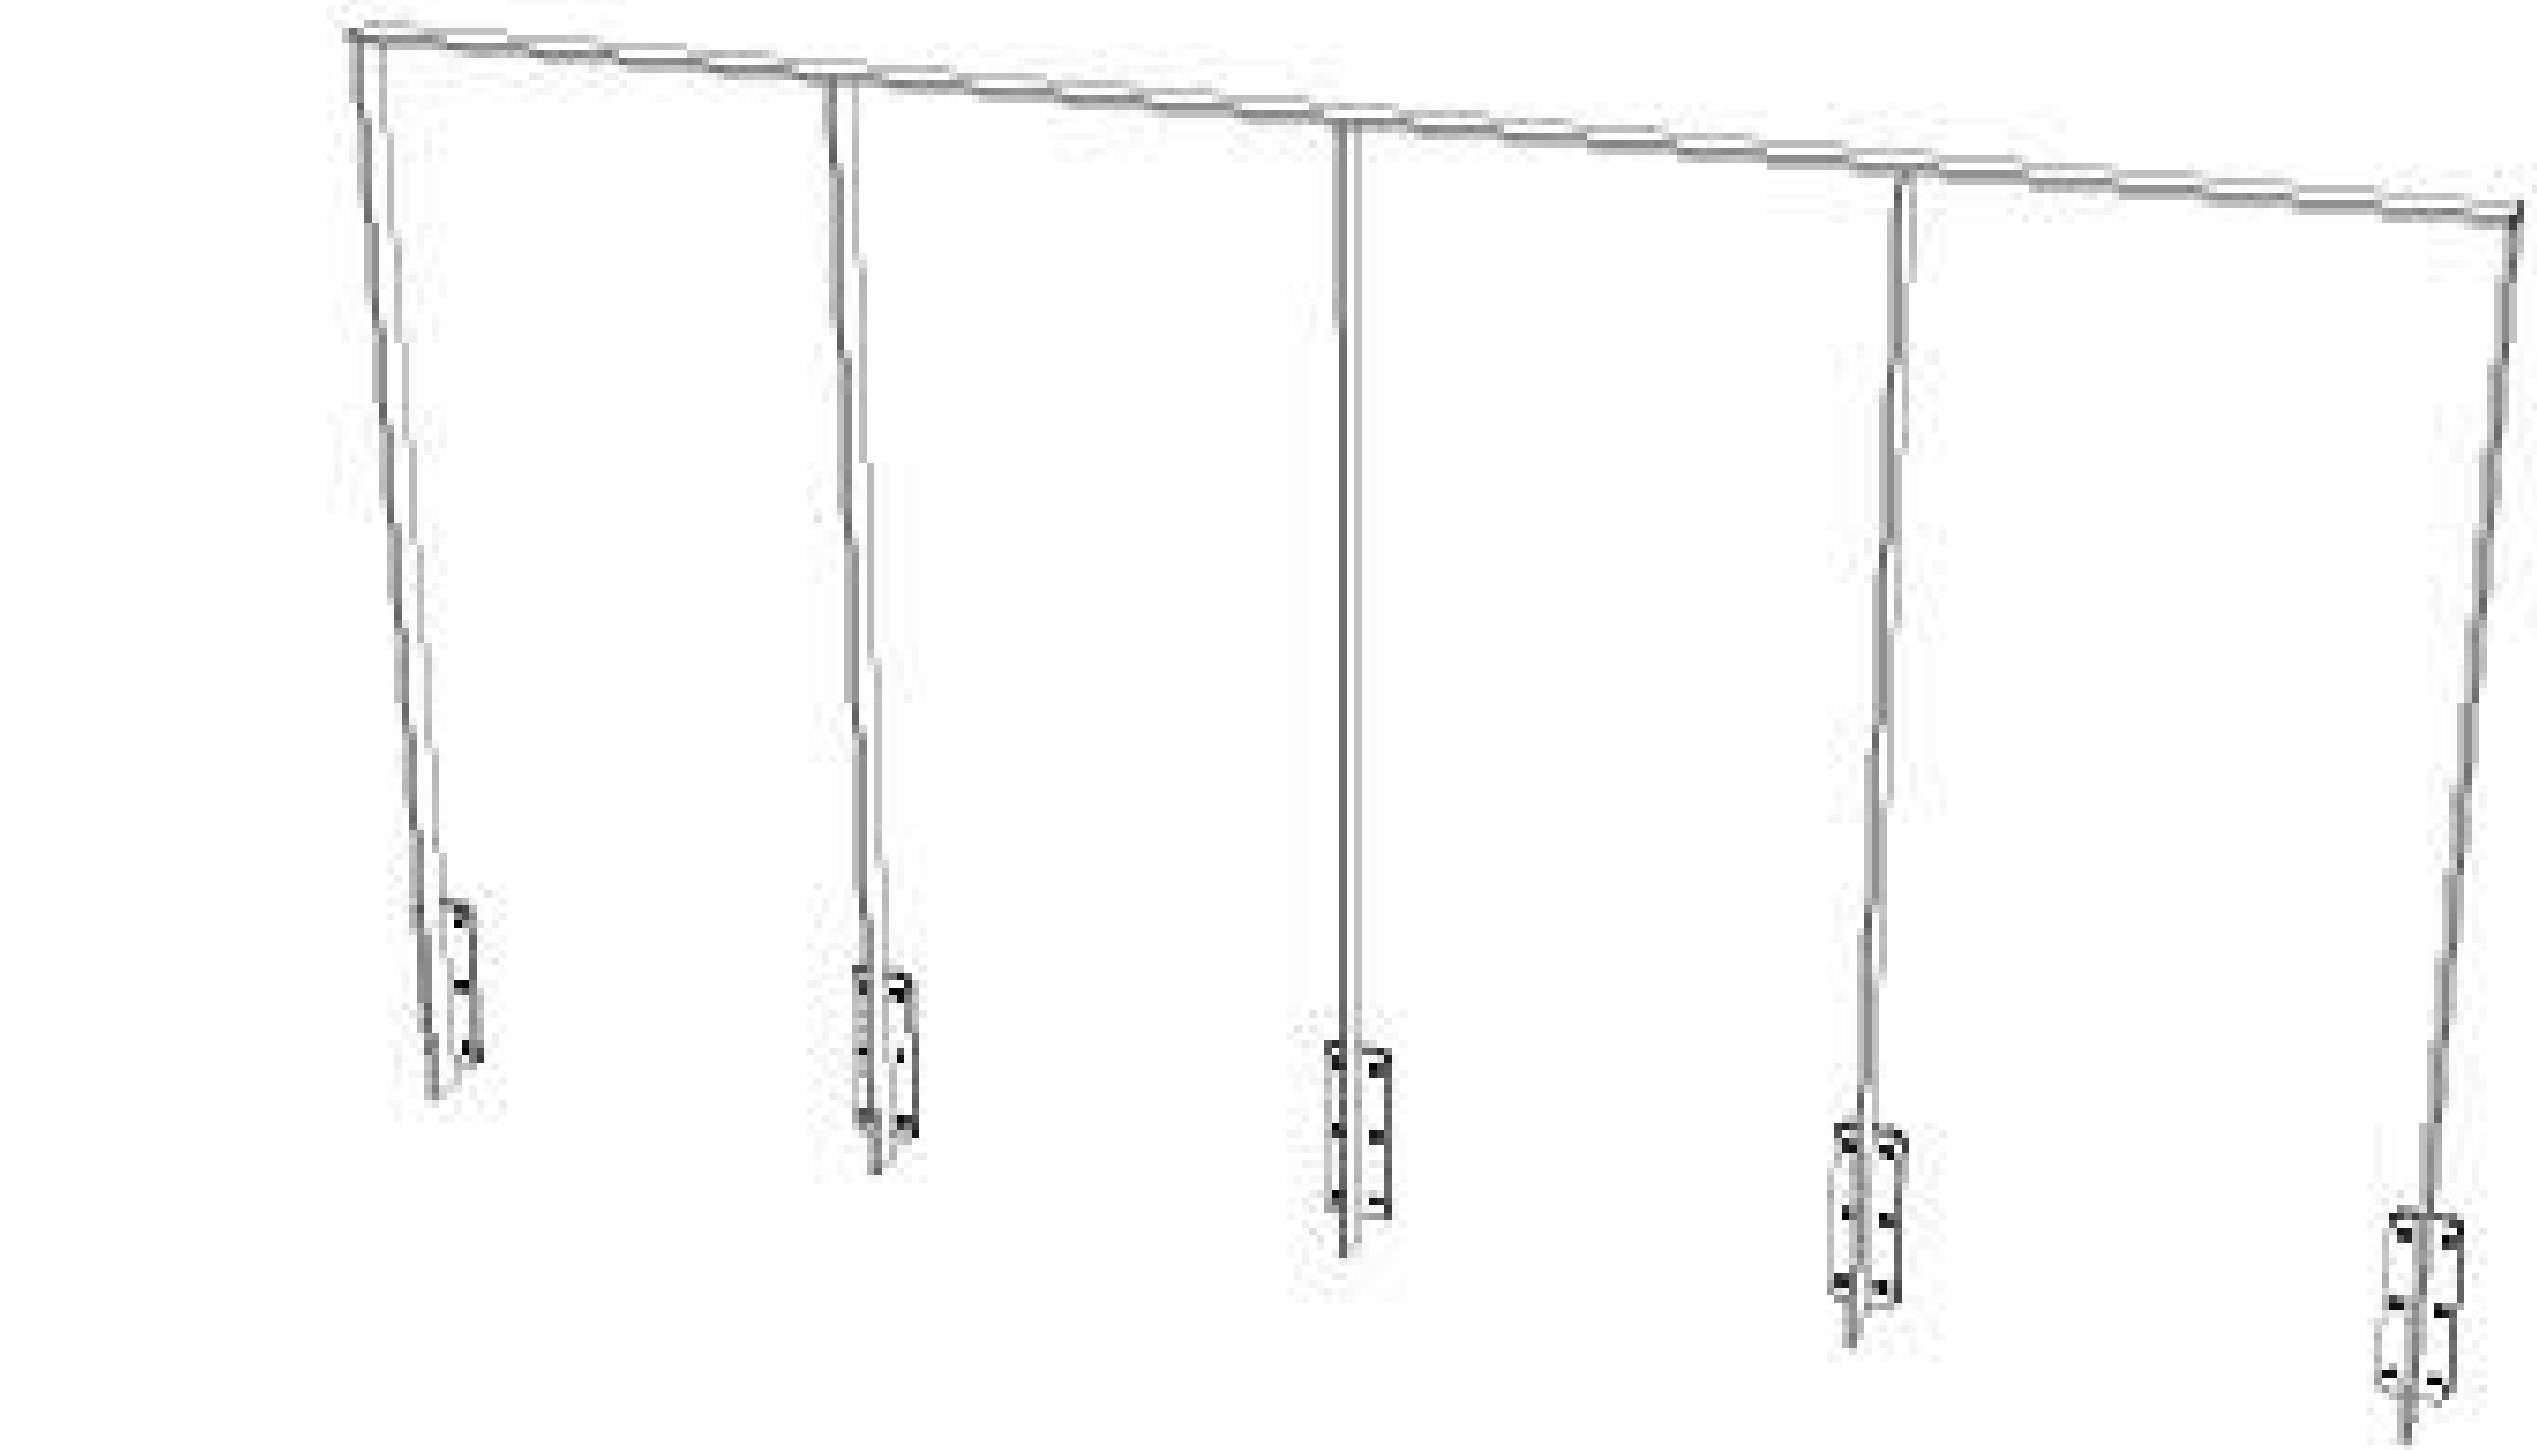

1/4" CRS, 1pc. Only

72nSunny Handrail Detail	RA-DA 72andSunny Handrail 7523 Norton Ave. West Hollywood, CA 90046	R1D 825 S Hill Street, STE 804 Los Angeles, CA 90014 p: 888.882.1225 c: 310.245.8002 e: warren@r1-d.com w: r1-d.com	DRAWING SCALE: Scale: SHOP RELEASE DATE: SHEET NUMBER: 2 Page 2 OF 2