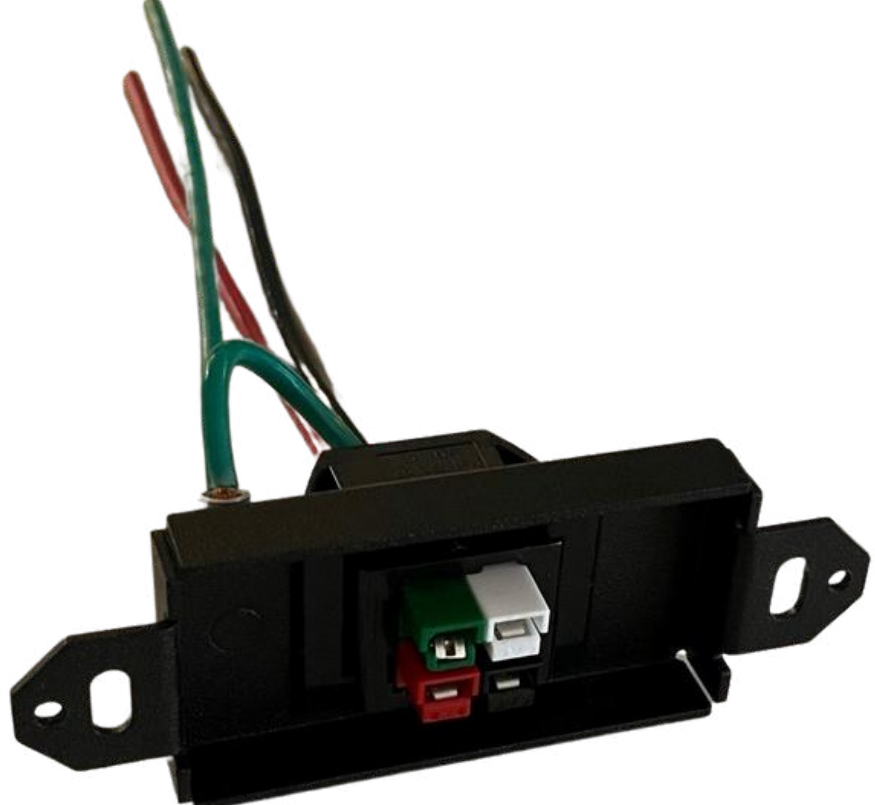

Power Distribution

**R1Dplex 20A, USB A/C
for Single Application**

**R1Duplex 20A, USB A/C
for Face-to-Face Application**

**Cable Tray
Attaches to Bottom of PDU**

- **ETL Approved**
- **2x & 4x 20 Amp Hot Leads**
- **2x & 4x 4.8 Amp High Speed USB A/C Chargers**
- **2x & 4x RJ45 Data Keystones included**
- **Connects to Infrastructure with Proprietary Quick Disconnect Receptacle**

End-to-End Plug & Play

Single Portal

15A 3 Prong Whip
Attaches to Typical
Grounded Receptacle

20A End-to-End Whip
Attaches to 4 Wire
Infrastructure Receptacle

Double Portal

Wireless Charger

4 Wire Infrastructure Receptacle