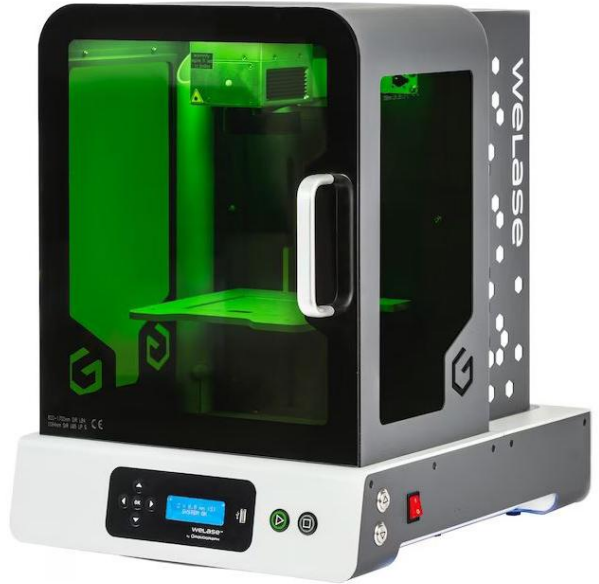

Fully portable and reusable

With no installation required, the Supra J5 fits directly into the door frame in seconds. It is fully portable and can be reused again and again. This makes the Supra J5 particularly popular for managing void properties, as it cuts time, fuel and number of keys needed.

GRAVOTECH

by  BRADY

GTM010

Gravotech WeLase Laser Engraving Machine (Fibre)

WeLase

LASER ENGRAVING MACHINE

WeLase is a compact laser marking station for jewellery engraving, personalising objects and part identification.