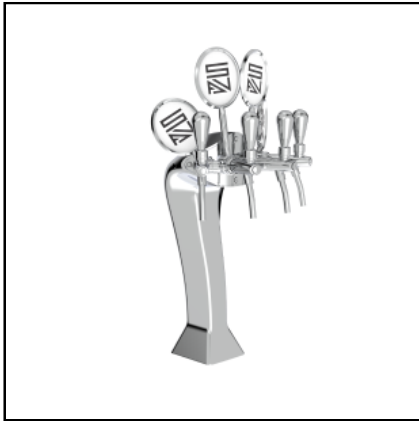

Towers ▶ Brass Prime

[PROMO] CENTAURO

▶ PROFESSIONAL USE From 5/8" up to 4 ways ✓ INCLUDED Tube and recirculation ‡ 1, 2 WAYS DIMENSIONS H 422,00 mm | L 116,00 mm ‡ 3, 4 WAYS DIMENSIONS H 436,00 mm | L 125,20 mm ☞ AVAILABLE COLORS Galvanic and Powder Paint Ral ✗ EXCLUDED Faucets and Plate holder

SV1101C - Model - 1 Way chromed brass
SV1102C - Model - 2 Ways chromed brass
SV1103C - Model - 3 Ways chromed brass
SV1104C - Model - 4 Ways chromed brass