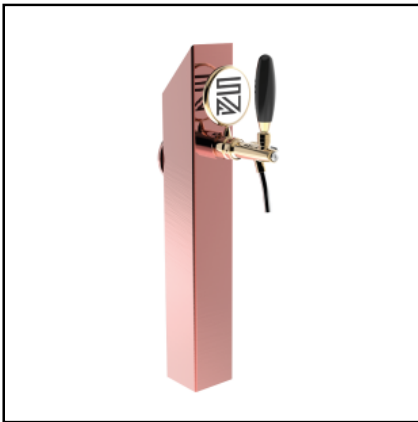

QUADRO COPPER

▶ PROFESSIONAL USE From 5/8" up to 1 way ✓ INCLUDED Tube and recirculation ‡ 1 WAY DIMENSIONS P 80,00 mm | H 550,00 mm | L 80,00 mm ☼ AVAILABLE COLORS Galvanic and Powder Paint Ral ✕ EXCLUDED Faucets and Plate holder

SV1350RAS - Model - 1 Way ancient copper