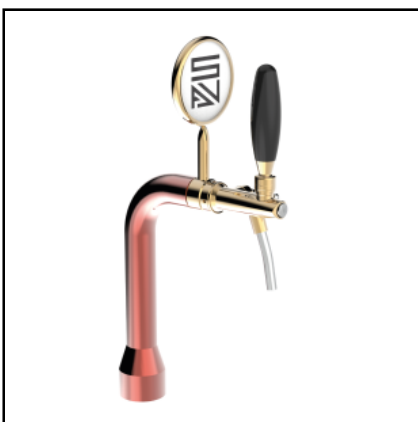

PETIT SMALL COPPER

► PROFESSIONAL USE From 5/8" up to 1 way ✓ INCLUDED Tube and recirculation ‡ 1 WAY DIMENSIONS Ø 32,00 mm | H 380,00 mm ✗ AVAILABLE COLORS Galvanic and Powder Paint Ral ✗ EXCLUDED Faucets and Plate holder

SV1105RAS - Model - 1 Way ancient copper