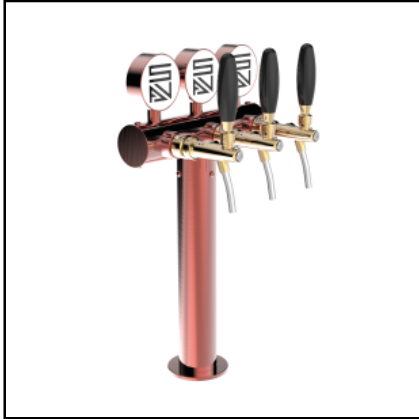

Towers ▶ Luminous ▶ Ancient Copper

VALENCIA COPPER LUMINOUS

▶ PROFESSIONAL USE From 5/8" up to 6 ways ✓ INCLUDED Tube and recirculation ± 3 WAYS DIMENSIONS Ø 63,50 mm | H 540,00 mm | L 272,00 mm ± 4 WAYS DIMENSIONS Ø 63,50 mm | H 540,00 mm | L 367,00 mm ± 5 WAYS DIMENSIONS Ø 63,50 mm | H 540,00 mm | L 462,00 mm ± 6 WAYS DIMENSIONS Ø 63,50 mm | H 540,00 mm | L 557,00 mm ✎ AVAILABLE COLORS Galvanic and Powder Paint Ral ✕ EXCLUDED Faucets and Plate holder

SV1130RASL - Model - 3 Ways ancient copper

SV1131RASL - Model - 4 Ways ancient copper

SV1132RASL - Model - 5 Ways ancient copper

SV1133RASL - Model - 6 Ways ancient copper