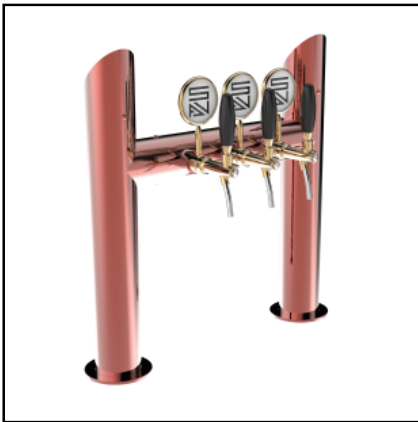

LUCKY BRIDGE COPPER

▶ PROFESSIONAL USE From 5/8" up to 7 ways ✓ INCLUDED Tube and recirculation ± 3 WAYS DIMENSIONS Ø 88,90 mm | H 617,00 mm | L 612,00 mm ± 4 WAYS DIMENSIONS Ø 88,90 mm | H 617,00 mm | L 712,00 mm ± 5 WAYS DIMENSIONS Ø 88,90 mm | H 617,00 mm | L 812,00 mm ± 6 WAYS DIMENSIONS Ø 88,90 mm | H 617,00 mm | L 912,00 mm ± 7 WAYS DIMENSIONS Ø 88,90 mm | H 617,00 mm | L 1012,00 mm ✎ AVAILABLE COLORS Galvanic and Powder Paint Ral ✕ EXCLUDED Faucets and Plate holder

SV1214RAS - Model - 3 Ways ancient copper

SV1210RAS - Model - 4 Ways ancient copper

SV1211RAS - Model - 5 Ways ancient copper

SV1212RAS - Model - 6 Ways ancient copper

SV1213RAS - Model - 7 Ways ancient copper