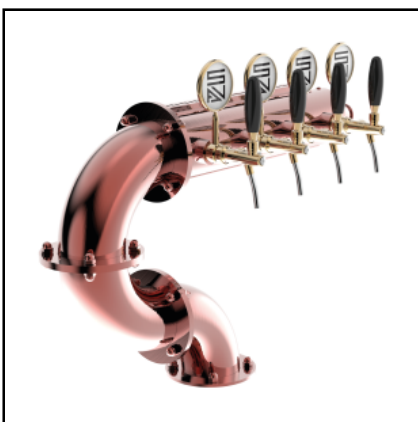

MARMITTA S COPPER

Professional Use from 5/8" up to 6 ways INCLUDED tube and recirculation EXCLUDED (if not indicated) Faucets Medallion Holders AVAILABLE COLORS Galvanic Treatments Ral Powder Paint Ral

SV1381RAS - Model - 4 Ways ancient copper

SV1382RAS - Model - 5 Ways ancient copper

SV1383RAS - Model - 6 Ways ancient copper