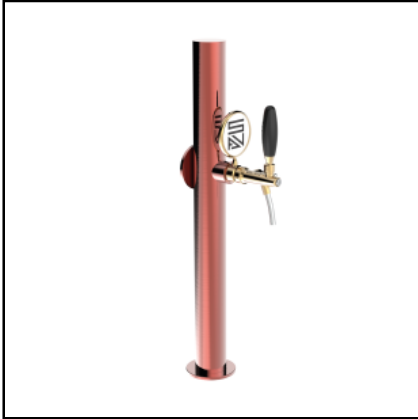

SV1230RAS - Model - 6 Ways ancient copper

SV1231RAS - Model - 8 Ways ancient copper

SV1232RAS - Model - 10 Ways ancient copper

Towers ▶ Stainless Steel Prime ▶ Ancient Copper

LUXURY COPPER

▶ PROFESSIONAL USE From 5/8" up to 1 way ✓ INCLUDED Tube and recirculation ‡ 1 WAY DIMENSIONS Ø 63,50 mm | H 667,00 mm ✎ AVAILABLE COLORS Galvanic and Powder Paint Ral ✕ EXCLUDED Faucets and Plate holder