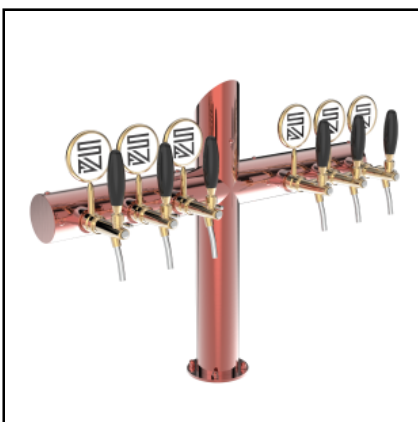

LUCKY T COPPER

▶ PROFESSIONAL USE From 5/8" up to 10 ways ✓ INCLUDED Tube and recirculation ± 6 WAYS DIMENSIONS Ø 88,90 mm | H 617,00 mm | L 792,00 mm ± 8 WAYS DIMENSIONS Ø 88,90 mm | H 617,00 mm | L 992,00 mm ± 10 WAYS DIMENSIONS Ø 88,90 mm | H 617,00 mm | L 1192,00 mm ✎ AVAILABLE COLORS Galvanic and Powder Paint Ral ✕ EXCLUDED Faucets and Plate holder

SV1230RAS - Model - 6 Ways ancient copper

SV1231RAS - Model - 8 Ways ancient copper

SV1232RAS - Model - 10 Ways ancient copper