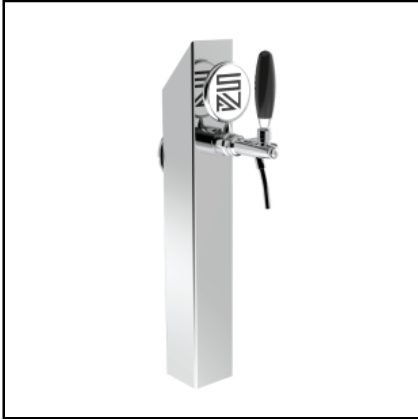

Towers ▶ Stainless Steel Prime ▶ Polished Steel

QUADRO

▶ PROFESSIONAL USE From 5/8" up to 1 way ✓ INCLUDED Tube and recirculation ‡ 1 WAY DIMENSIONS P 80,00 mm | H 550,00 mm | L 80,00 mm ✎ AVAILABLE COLORS Galvanic and Powder Paint Ral ✕ EXCLUDED Faucets and Plate holder

SV1350 - Model - 1 way Polished stainless steel