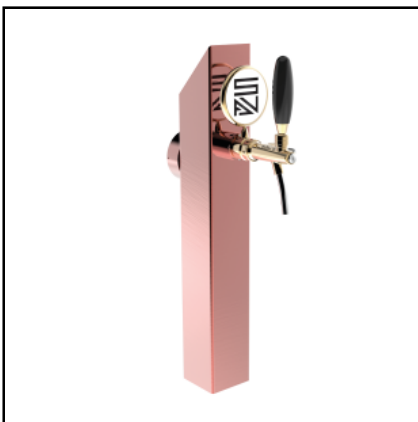

QUADRO COPPER LUMINOUS

▶ PROFESSIONAL USE From 5/8" up to 1 way ✓ INCLUDED Tube and recirculation ± 1 WAY DIMENSIONS P 80,00 mm | H 550,00 mm | L 80,00 mm ✎ AVAILABLE COLORS Galvanic and Powder Paint Ral ✕ EXCLUDED Faucets and Plate holder

SV1352RAS - Model - 1 Way ancient copper