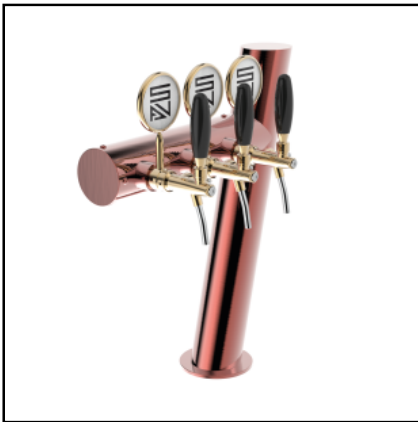

OSLO COPPER

► PROFESSIONAL USE From 5/8" up to 6 ways ✓ INCLUDED Tube and recirculation ‡ 3 WAYS DIMENSIONS Ø 88,90 mm | H 550,00 mm | L 459,00 mm ‡ 4 WAYS DIMENSIONS Ø 88,90 mm | H 550,00 mm | L 559,00 mm ‡ 5 WAYS DIMENSIONS Ø 88,90 mm | H 550,00 mm | L 659,00 mm ‡ 6 WAYS DIMENSIONS Ø 88,90 mm | H 550,00 mm | L 759,00 mm ✗ AVAILABLE COLORS Galvanic and Powder Paint Ral ✗ EXCLUDED Faucets and Plate holder

SV1204RAS - Model - 3 Ways ancient copper
SV1200RAS - Model - 4 Ways ancient copper
SV1201RAS - Model - 5 Ways ancient copper
SV1202RAS - Model - 6 Ways ancient copper