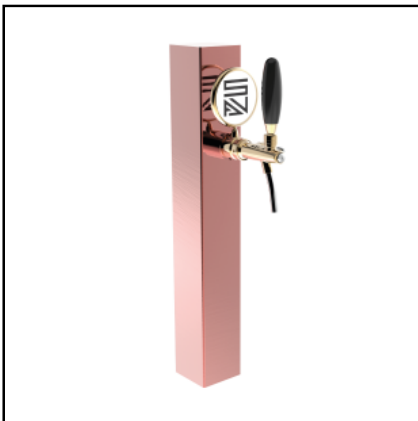

QUADRO FLAT COPPER

▶ PROFESSIONAL USE From 5/8" up to 1 way ✓ INCLUDED Tube and recirculation ‡ 1 WAY DIMENSIONS P 80,00 mm | H 550,00 mm | L 80,00 mm ☼ AVAILABLE COLORS Galvanic and Powder Paint Ral ✕ EXCLUDED Faucets and Plate holder

SV1350PRAS - Model - 1 Way ancient copper