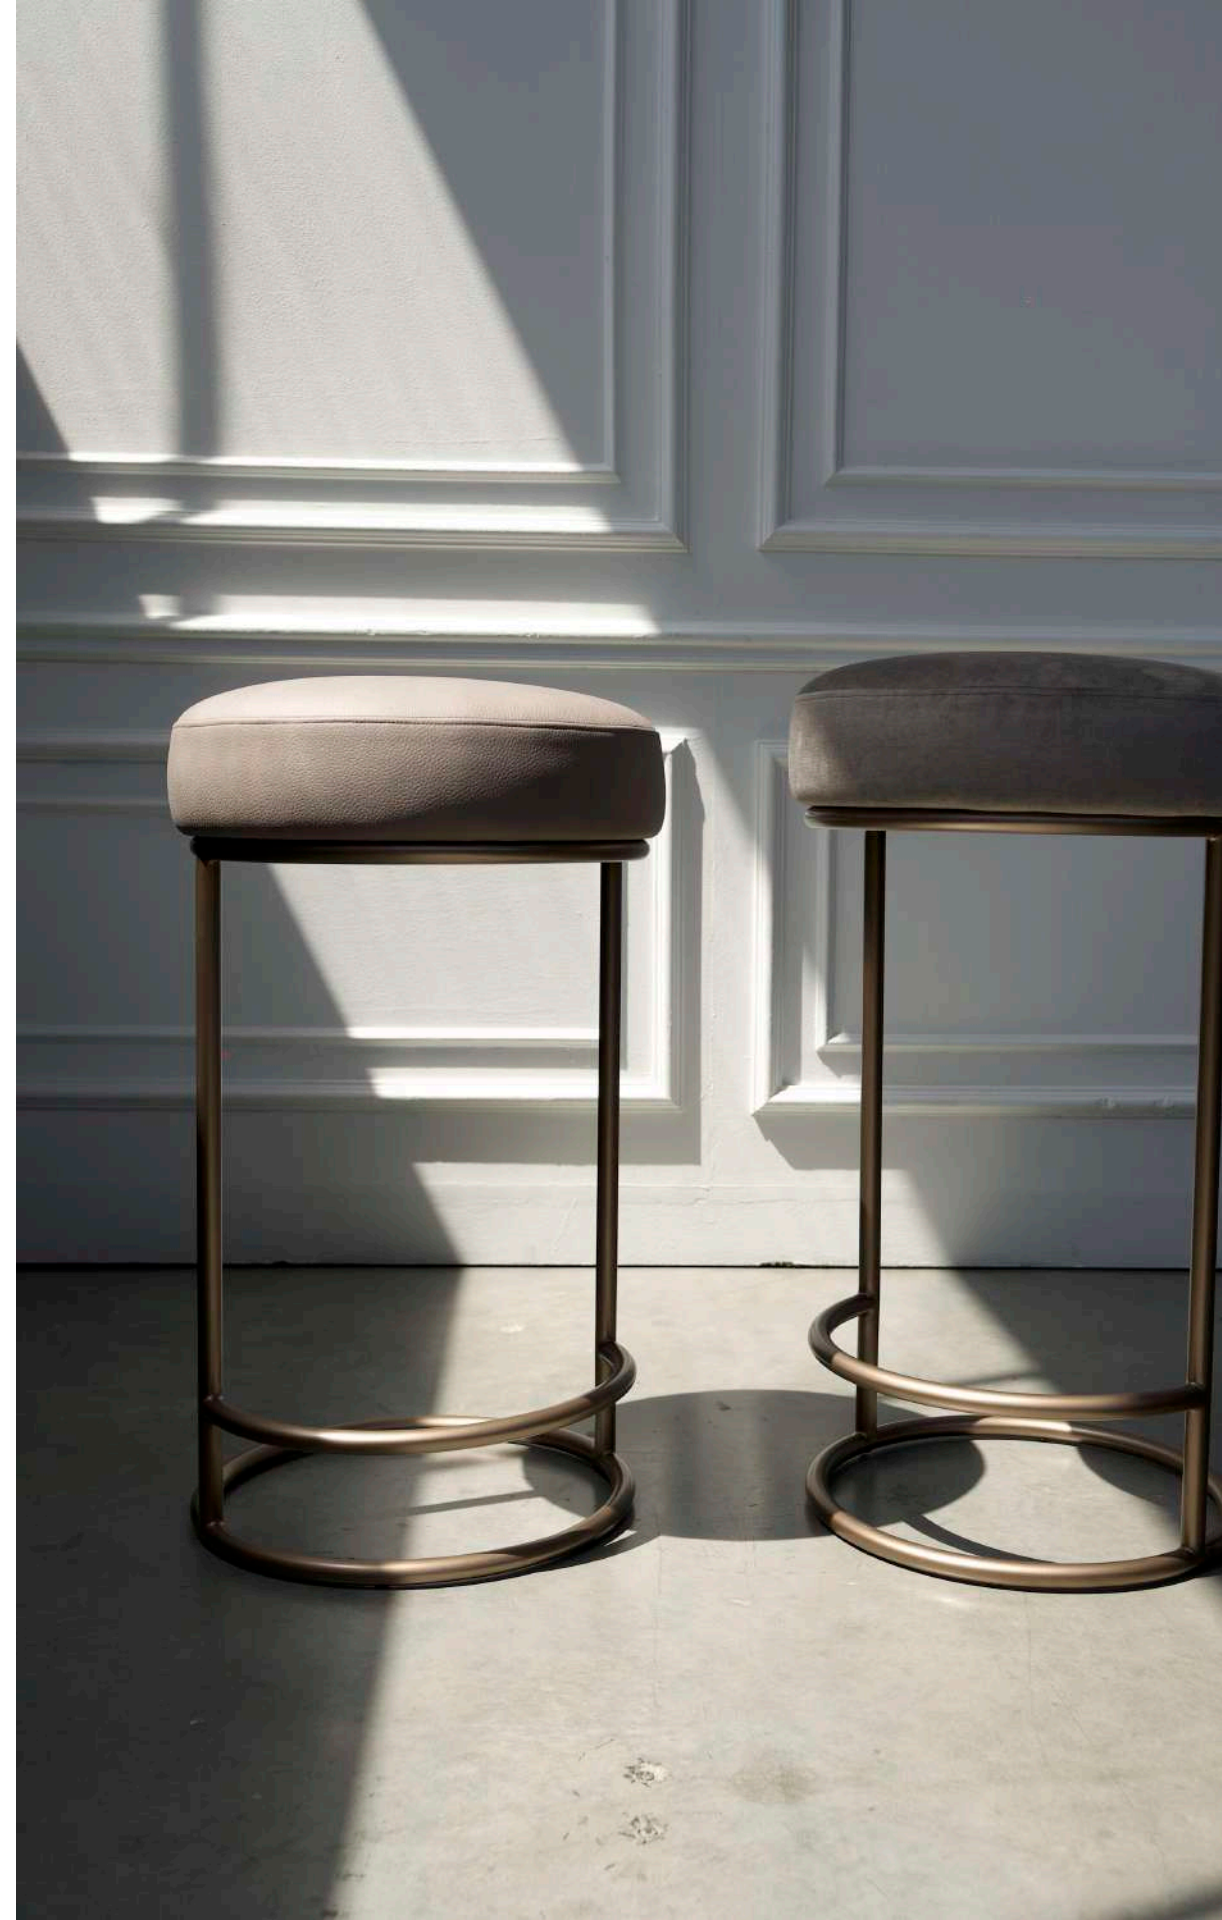

52cm W x 45cm D x 94cm H : Dhs. 3,490.00
Seat Height: 70cm

THE DESIGN HOUSE

TRILOGY BAR STOOL

54cm W x 45cm D x 94cm H : Dhs.3,490.00
Seat Height: 70cm

THE DESIGN HOUSE

EDEN BAR STOOL

45cm Diameter x 85cm H : Dhs. 2,990.00