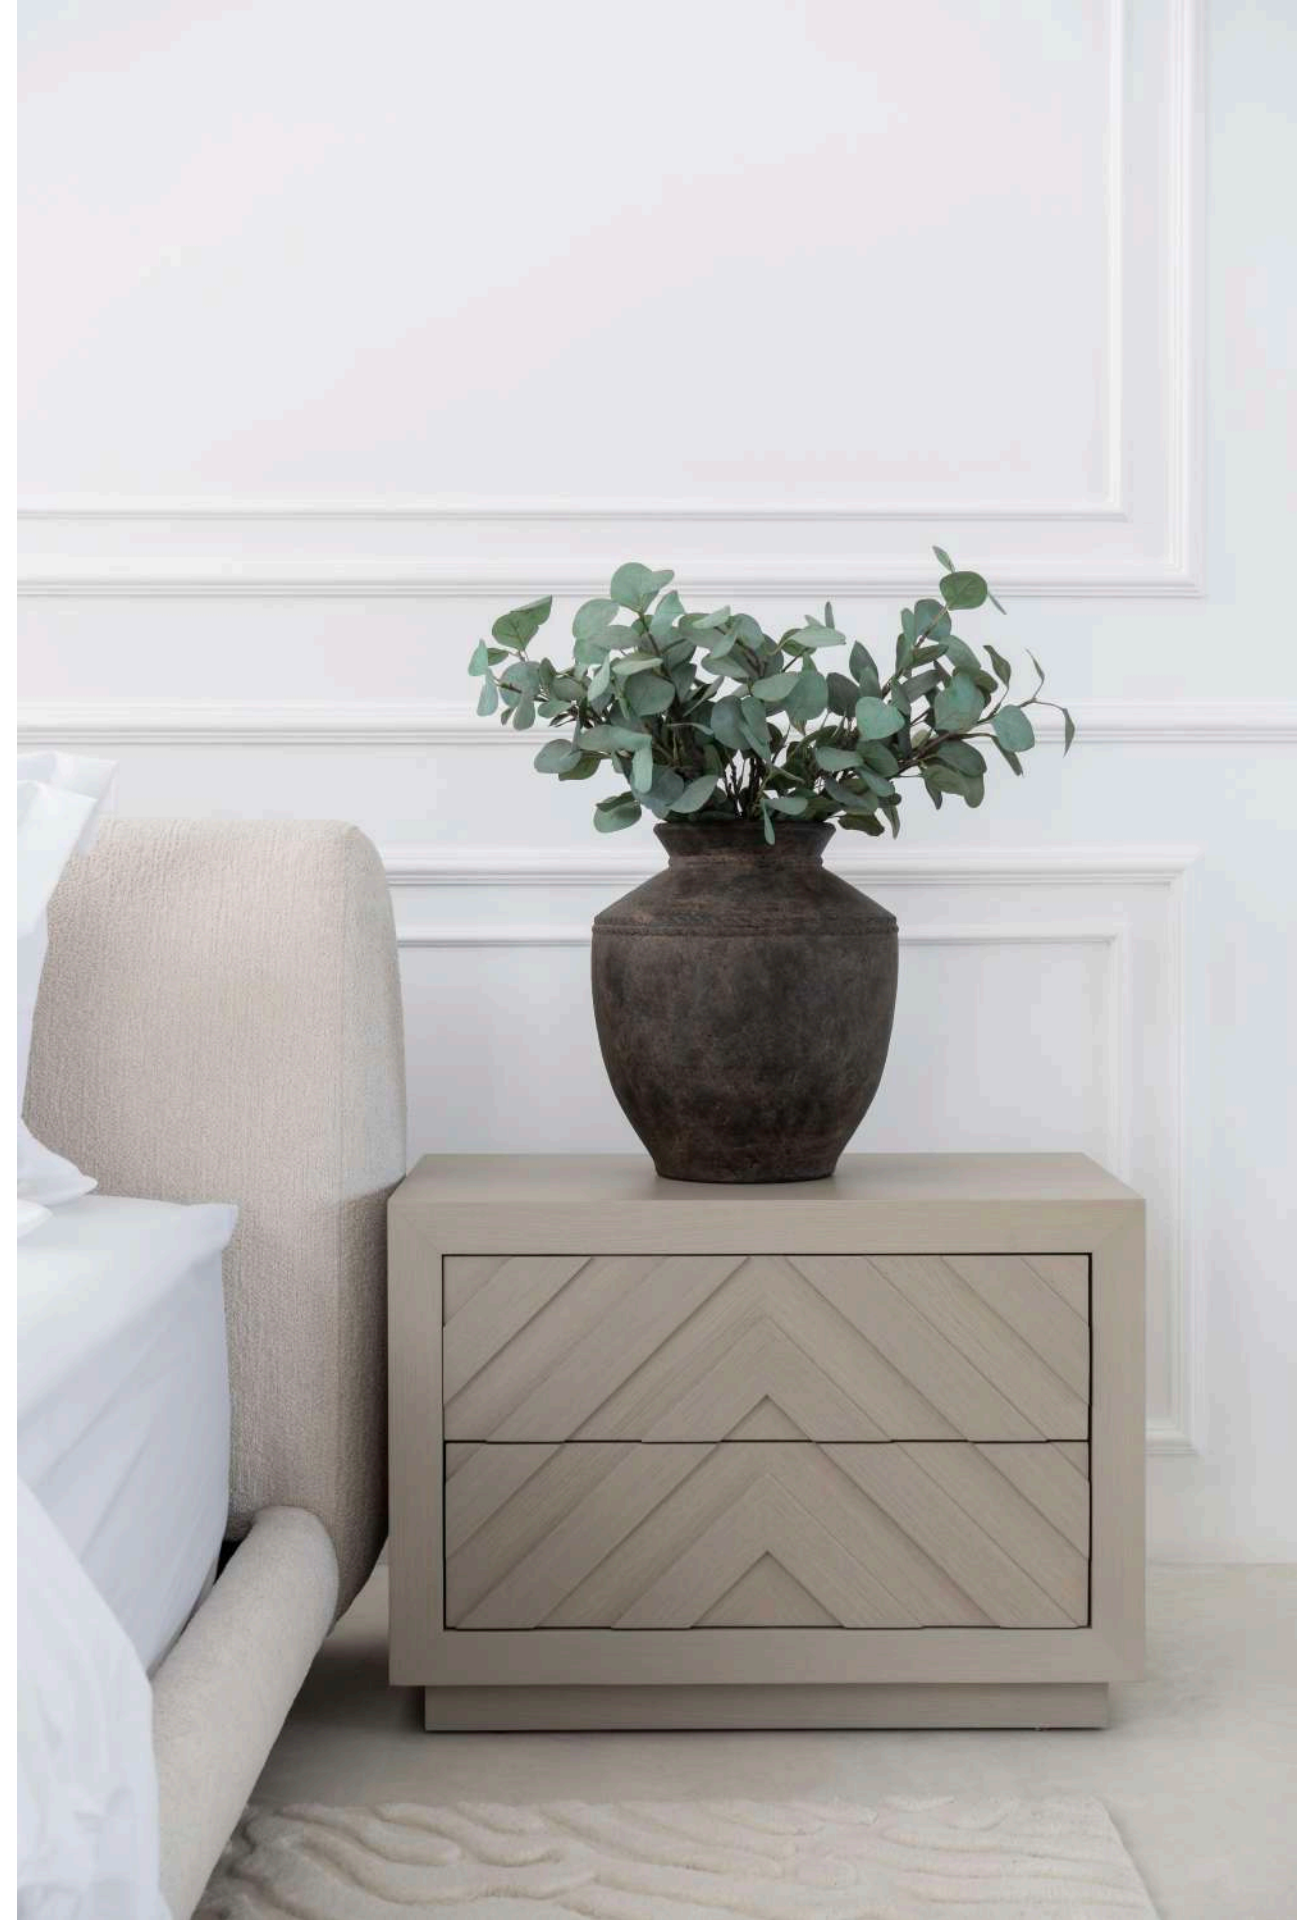

SOBHA BEDSIDE TABLE

70cm L x 40cm W x 50cm H

Ash Veneer: Dhs. 5,190.00

Oak Veneer: Dhs. 5,290.00

Walnut Veneer: Dhs. 5,790.00

Painted Finish: 4,990.00

HAVANA BEDSIDE TABLE

70cm L x 40cm W x 46cm H