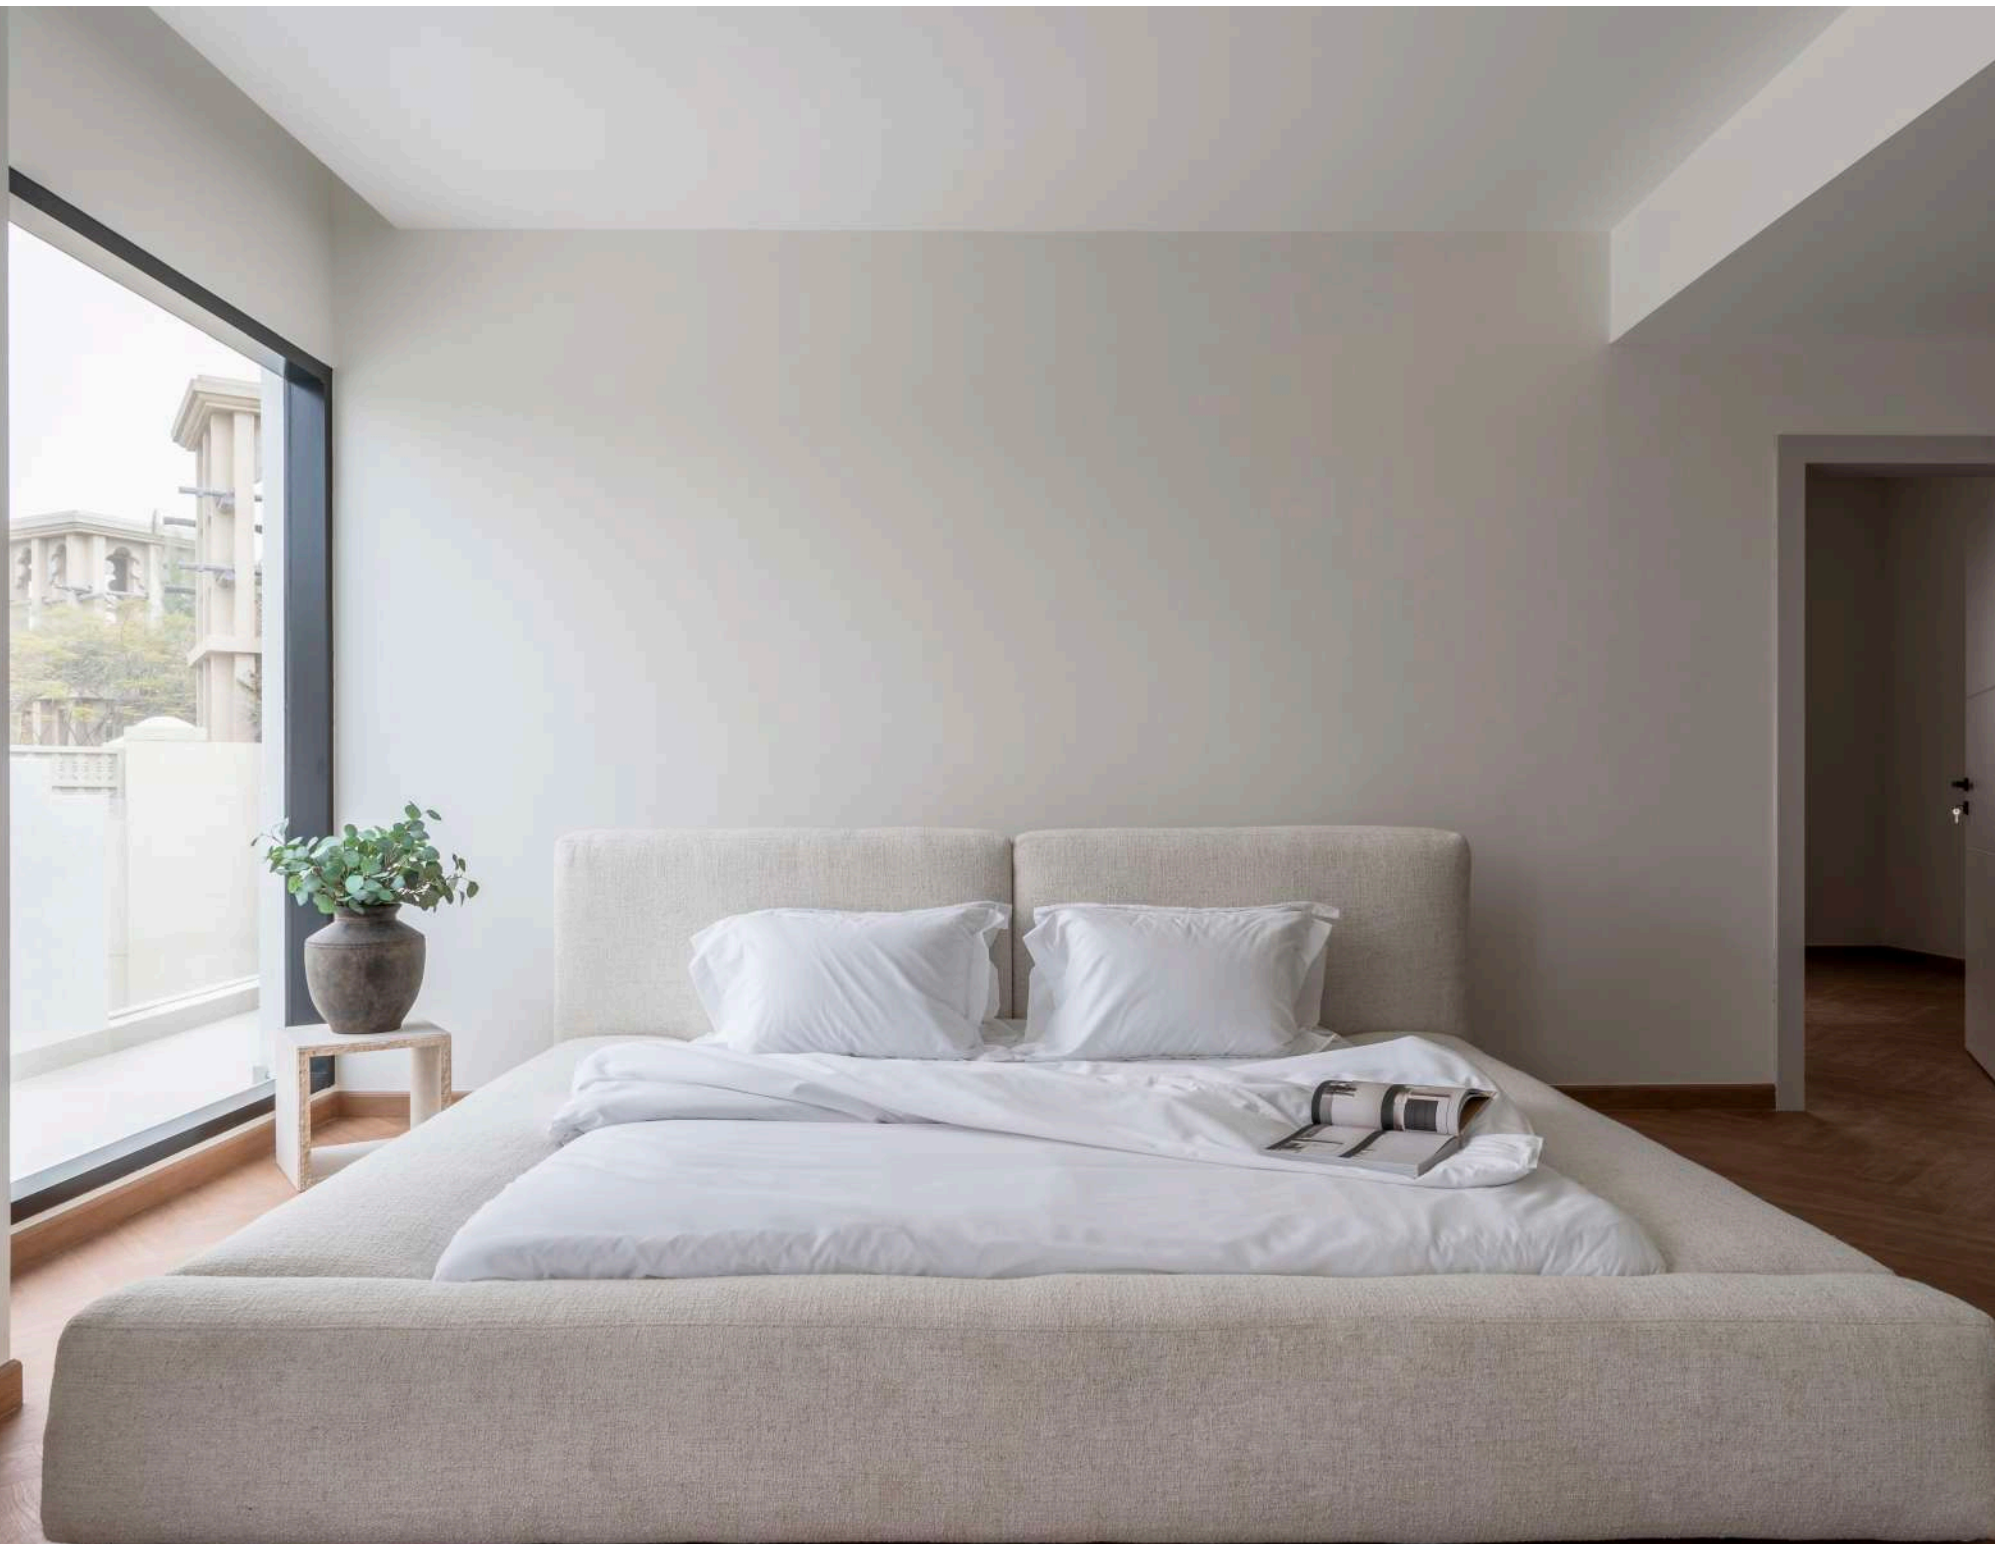

PORTFINO BED

PORTFINO BED

MATTRESS SIZE	HEADBOARD	LEGS OPTIONS	PRICE (Dhs.)
QUEEN SIZE 160cm X 200cm	110cm Height	Oak Wood	8,480.00
		Ash Wood	8,480.00
		Walnut Wood	8,580.00
KING SIZE 180cm X 200cm	110cm Height	Oak Wood	8,780.00
		Ash Wood	8,780.00
		Walnut Wood	8,880.00
SUPER KING SIZE 200cm X 200cm	110cm Height	Oak Wood	9,180.00
		Ash Wood	9,180.00
		Walnut Wood	9,280.00

LUNA BED

THE DESIGN HOUSE

LUNA BED

MATTRESS SIZE	HEARDBOARD HEIGHT	PRICE (Dhs.)
QUEEN: 160cm X 200cm	95cm H	8,790.00
KING: 180cm X 200cm	95cm H	8,990.00
SUPER KING: 200cm X 200cm	95cm H	9,490.00

MONACO BED

MONACO BED

MATTRESS SIZE	HEADBOARD HEIGHT	PRICE (Dhs.)
QUEEN: 160cm X 200cm	120cm	9,280.00
KING: 180cm X 200cm	120cm	9,580.00
SUPER KING: 200cm X 200cm	120cm	9,980.00

MODA FLATSTITCH BED

THE DESIGN HOUSE

MODA FLATSTITCH BED

MATTRESS SIZE	HEARDBOARD	PRICE (Dhs.)
QUEEN: 160cm X 200cm	90cm H	10,280.00
KING: 180cm X 200cm	90cm H	10,580.00
SUPER KING: 200cm X 200cm	90cm H	10,980.00

ANDERSON BED

THE DESIGN HOUSE