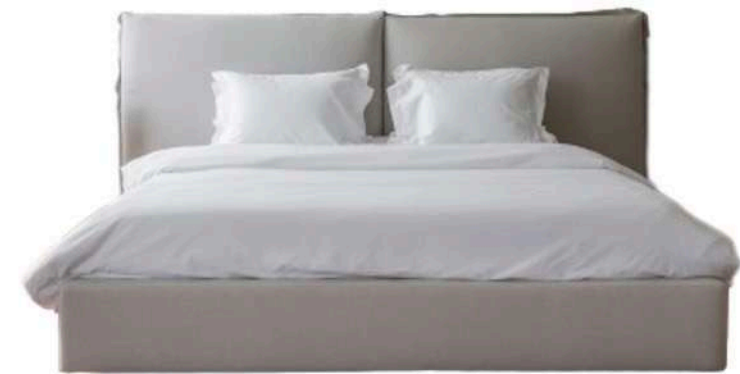

MONACO BED

MATTRESS SIZE	HEADBOARD HEIGHT	PRICE (Dhs.)
QUEEN: 160cm X 200cm	120cm	9,280.00
KING: 180cm X 200cm	120cm	9,580.00
SUPER KING: 200cm X 200cm	120cm	9,980.00

MODA FLATSTITCH BED

THE DESIGN HOUSE

MODA FLATSTITCH BED

MATTRESS SIZE	HEARDBOARD	PRICE (Dhs.)
QUEEN: 160cm X 200cm	90cm H	10,280.00
KING: 180cm X 200cm	90cm H	10,580.00
SUPER KING: 200cm X 200cm	90cm H	10,980.00

ANDERSON BED

THE DESIGN HOUSE

ANDERSON BED

MATTRESS SIZE	HEADBOARD	PRICE (Dhs.)
QUEEN: 160cm X 200cm	280cm W x 120cm H	9,490.00
KING: 180cm X 200cm	300cm W x 120cm H	9,790.00
SUPER KING: 200cm X 200cm	320cm W x 120cm H	10,190.00

SIDE TABLES