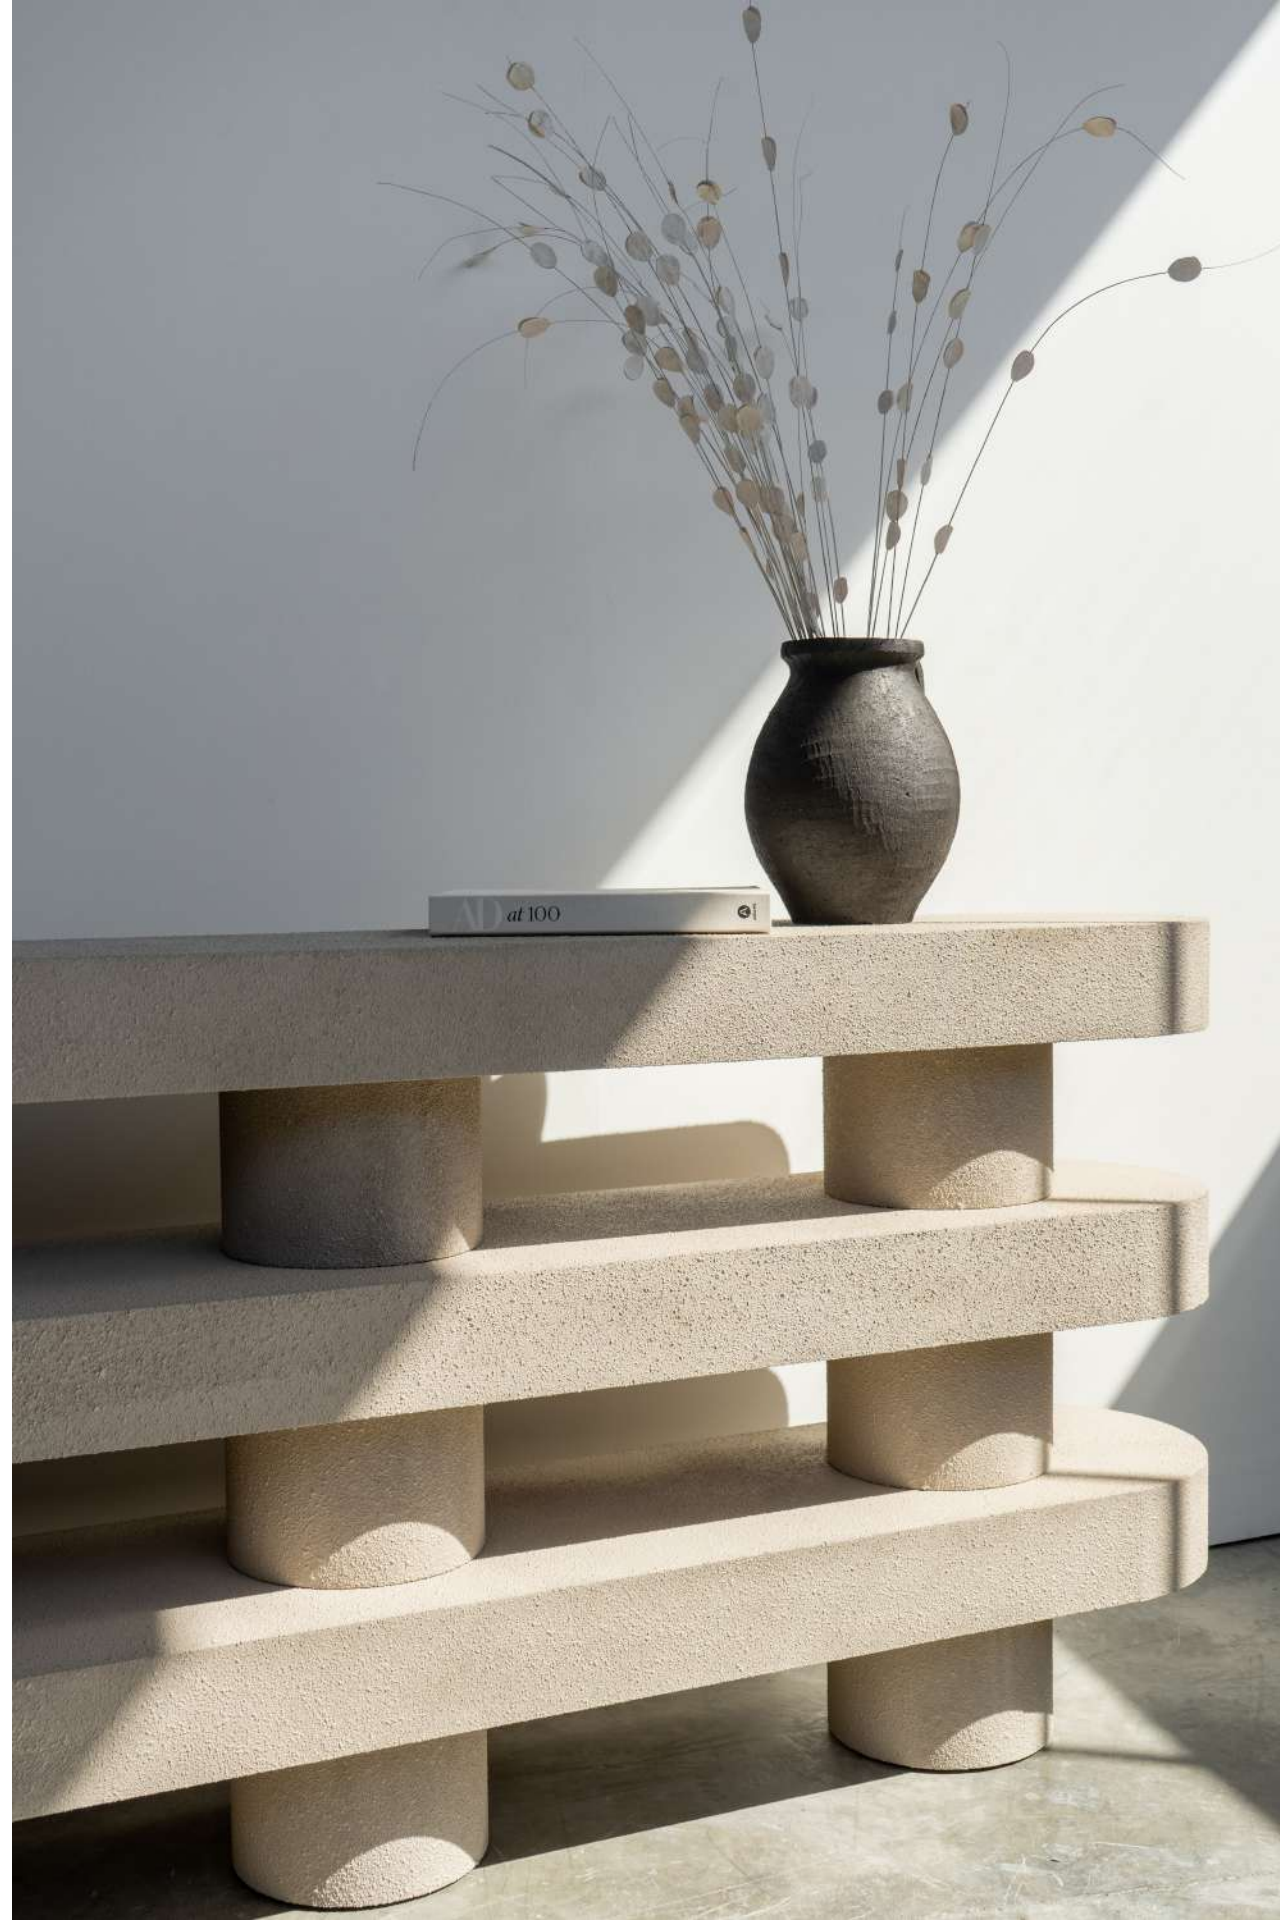

Oak Veneer: Dhs. 5,290.00

Walnut Veneer: Dhs. 5,790.00

Painted Finish: 4,990.00

LYMA SIDE TABLE

30cm L x 30cm W x 52cm H : Dhs. 3,980.00

THE DESIGN HOUSE

SAN COFFEE TABLE

Classic: 37cm Diameter x 40cm H

Limestone : Dhs. 3,190.00

Travertine : Dhs. 3,390.00

Large: 60cm Diameter x 50cm H

Limestone: Dhs. 3,990.00

Travertine: Dhs. 4,290.00

DRESSER

EIRE DRESSER

160cm L x 50cm D x 85cm H : Dhs. 9,690.00

CONSOLES

THE DESIGN HOUSE

RIO CONSOLE

200cm W x 40cm D x 90cm H : Dhs. 8,990.00

BENCH

AXEL BENCH

Classic : 150cm L x 50cm W x 64cm H : Dhs. 5,780.00
Large : 180cm L x 50cm W x 64cm H : Dhs. 6,280.00

THE DESIGN HOUSE

AYA BENCH

Classic : 155cm L x 65cm D x 42cm H : Dhs. 6,590.00

Large : 180cm L x 65cm D x 42cm H : Dhs. 6,990.00

THE DESIGN HOUSE

MARLO BENCH

Classic : 150cm L x 55cm D x 42cm H : Dhs. 6,590.00

Large : 200cm L x 55cm D x 42cm H : Dhs. 7,490.00