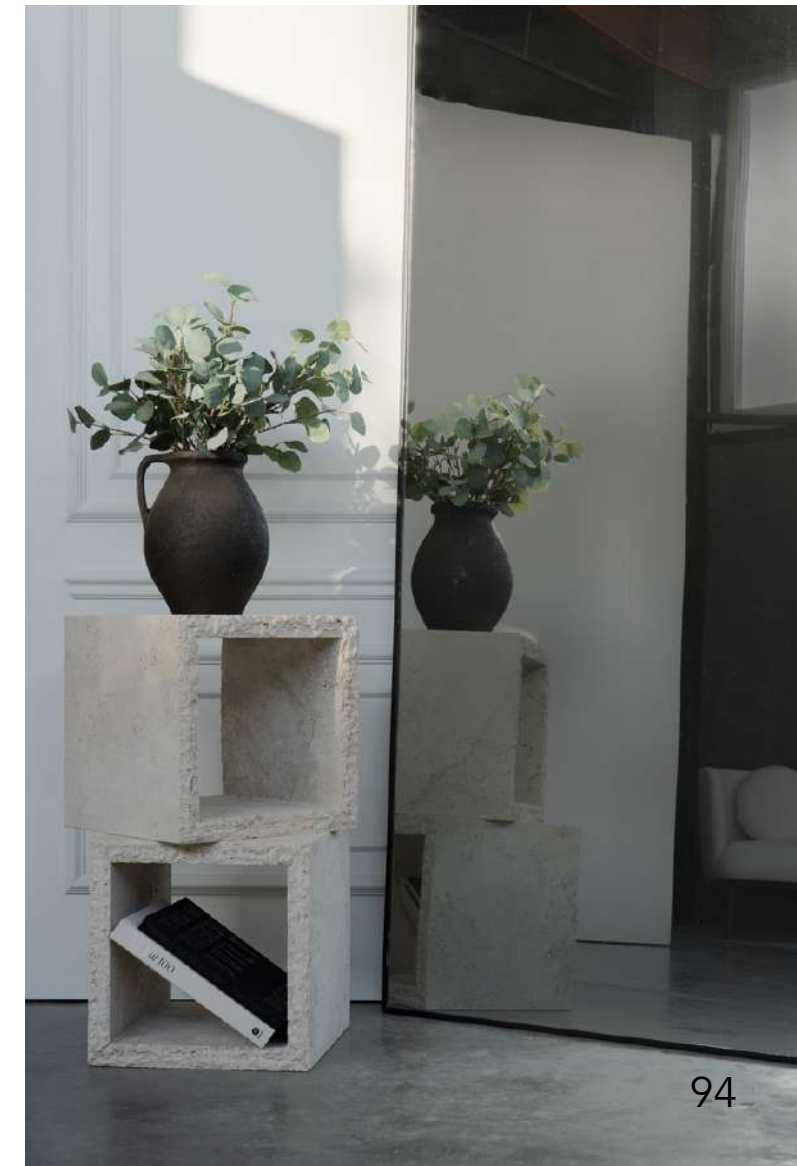

TOTO MIRROR

Classic : 110cm W x 200cm H : Dhs. 3,980.00

Large : 120cm W x 220cm H : Dhs. 4,980.00

Extra Large : 130cm W x 250cm H : Dhs. 5,980.00