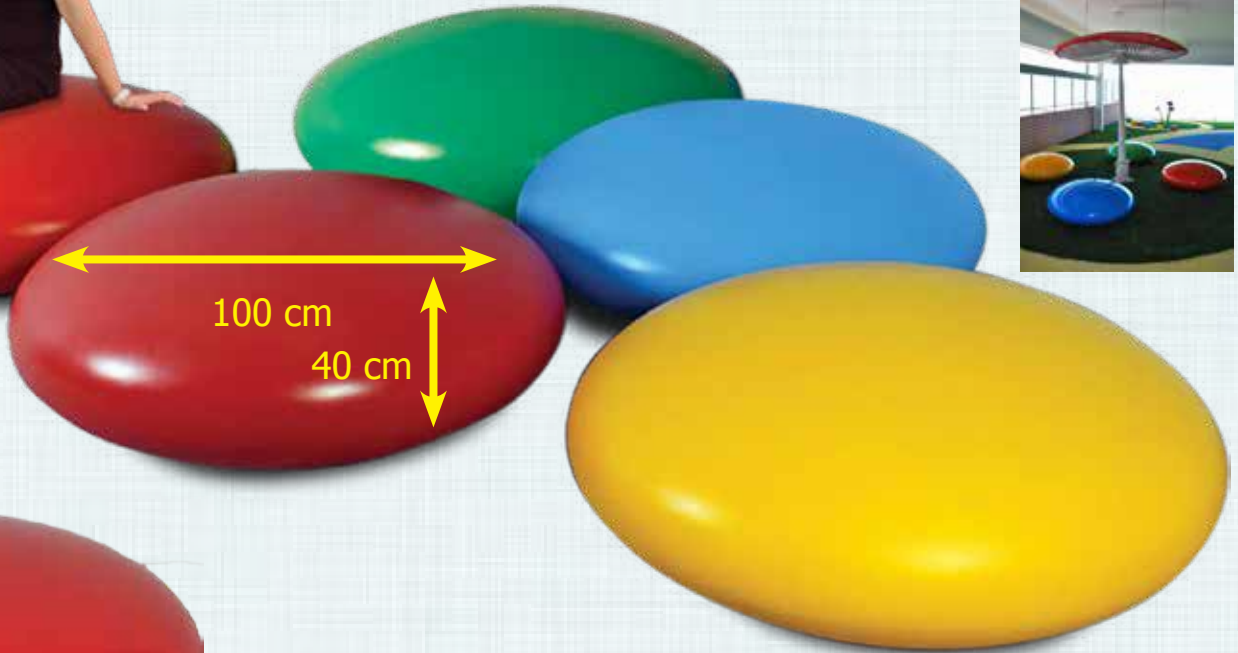

Various
colours
Available

GARDEN DECOR

OUTDOOR SEATING

110118S
Smarty Seat - Giant - Set
Consists of 5 colours as shown

Cast in pre-pigmented polyester gel-coat & fibreglass

110118RED
Smarty Seat - Giant
100cm Diameter 40cm High

110118YELLOW
Smarty Seat - Giant
100cm Diameter 40cm High

110118GREEN
Smarty Seat - Giant
100cm Diameter 40cm High

110118BLUE
Smarty Seat - Giant
100cm Diameter 40cm high

110118ORANGE
Smarty Seat - Giant
100cm Diameter 40cm high