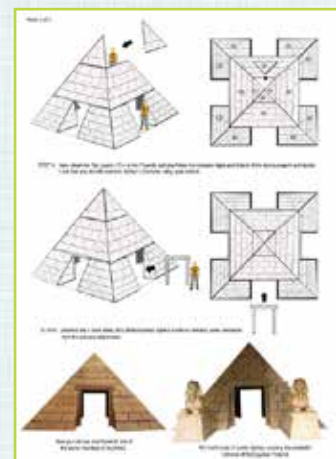

Page 1

Page 2

Page 3

GARDEN DECOR

EGYPTIAN

PYRAMID - 7 M HIGH - SMALL

7m

Pyramid - Also available in White Painted Finish

7 metre Base

Pyramid - Ready to assemble fibreglass stone block panelling Kit with full assembly instructions

Page 1

Page 2

Page 3

GARDEN DECOR

EGYPTIAN

PYRAMID - 7 M HIGH - SMALL

Pyramids shown are an example of how they can be use in outdoor paintball fields
- Kurwongbah Qld