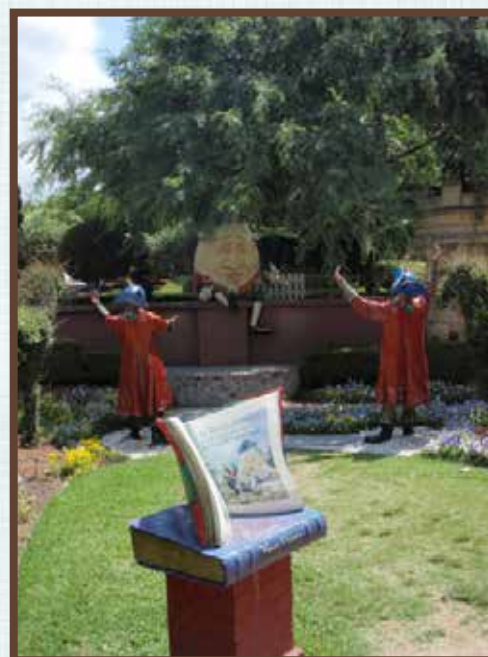

100100
Gnome - Female
L 60 x W 51 x H 123cm - 8kg

GNOMES - MALE

080161
Gnome - Male
L 49 x W 43 x H 124cm - 5.9kg

GARDEN DECOR

FANTASY

HUMPTY DUMPTY

GARDEN DECOR

FANTASY