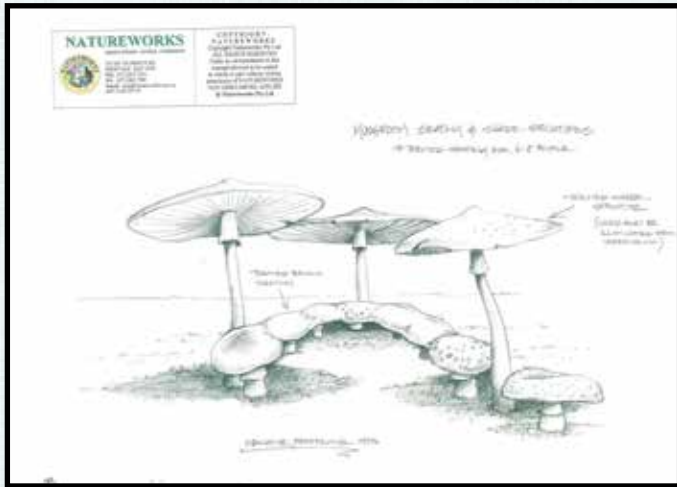

GOBLIN

140065

Goblin
L 39 x W 39 x H 86cm - 6.5kg

GARDEN DECOR

MUSHROOMS - GIANT - 3M

100108
Mushroom Giant
3.0m high Stem with 2m Diameter
Canopy

3m Stem Height

GARDEN DECOR

MUSHROOMS - GIANT - 2.5M

100107

Mushroom Giant - 2.5m Stem Height
with 2m Diameter Canopy

GARDEN DECOR

MUSHROOMS - GIANT - 2M

100106

Mushroom Giant - 2m Stem Height
with 2m Diameter Canopy

2m Diameter Canopy