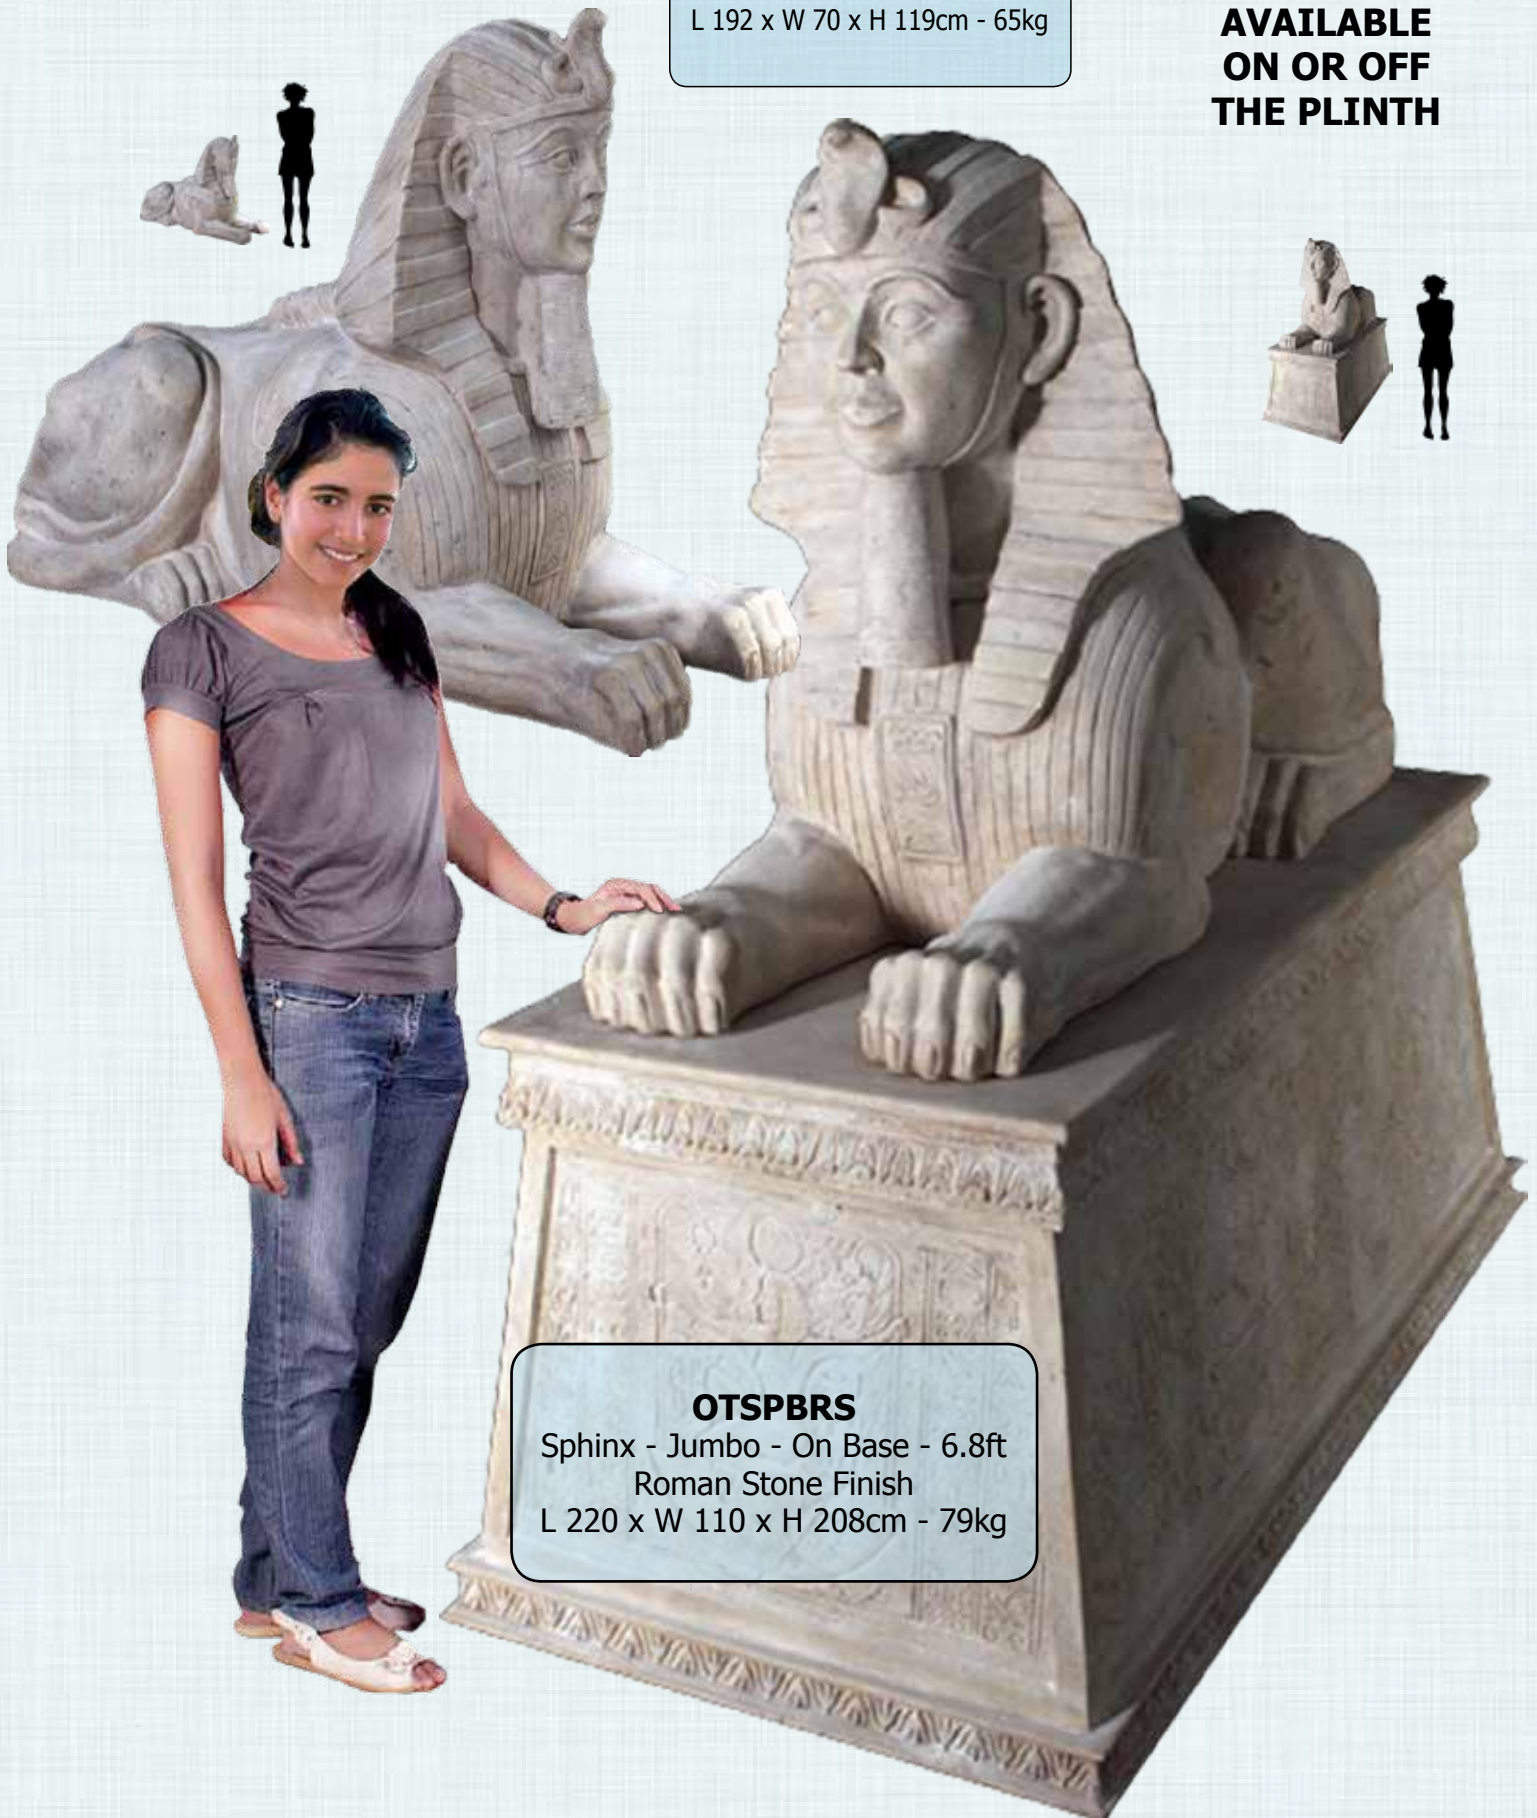

GARDEN DECOR

SPHINX - JUMBO ON PLINTH

OTSPHJRS
Sphinx - Jumbo
Sandstone Finish
L 192 x W 70 x H 119cm - 65kg

**SPHINX IS
AVAILABLE
ON OR OFF
THE PLINTH**

OTSPBRS
Sphinx - Jumbo - On Base - 6.8ft
Roman Stone Finish
L 220 x W 110 x H 208cm - 79kg