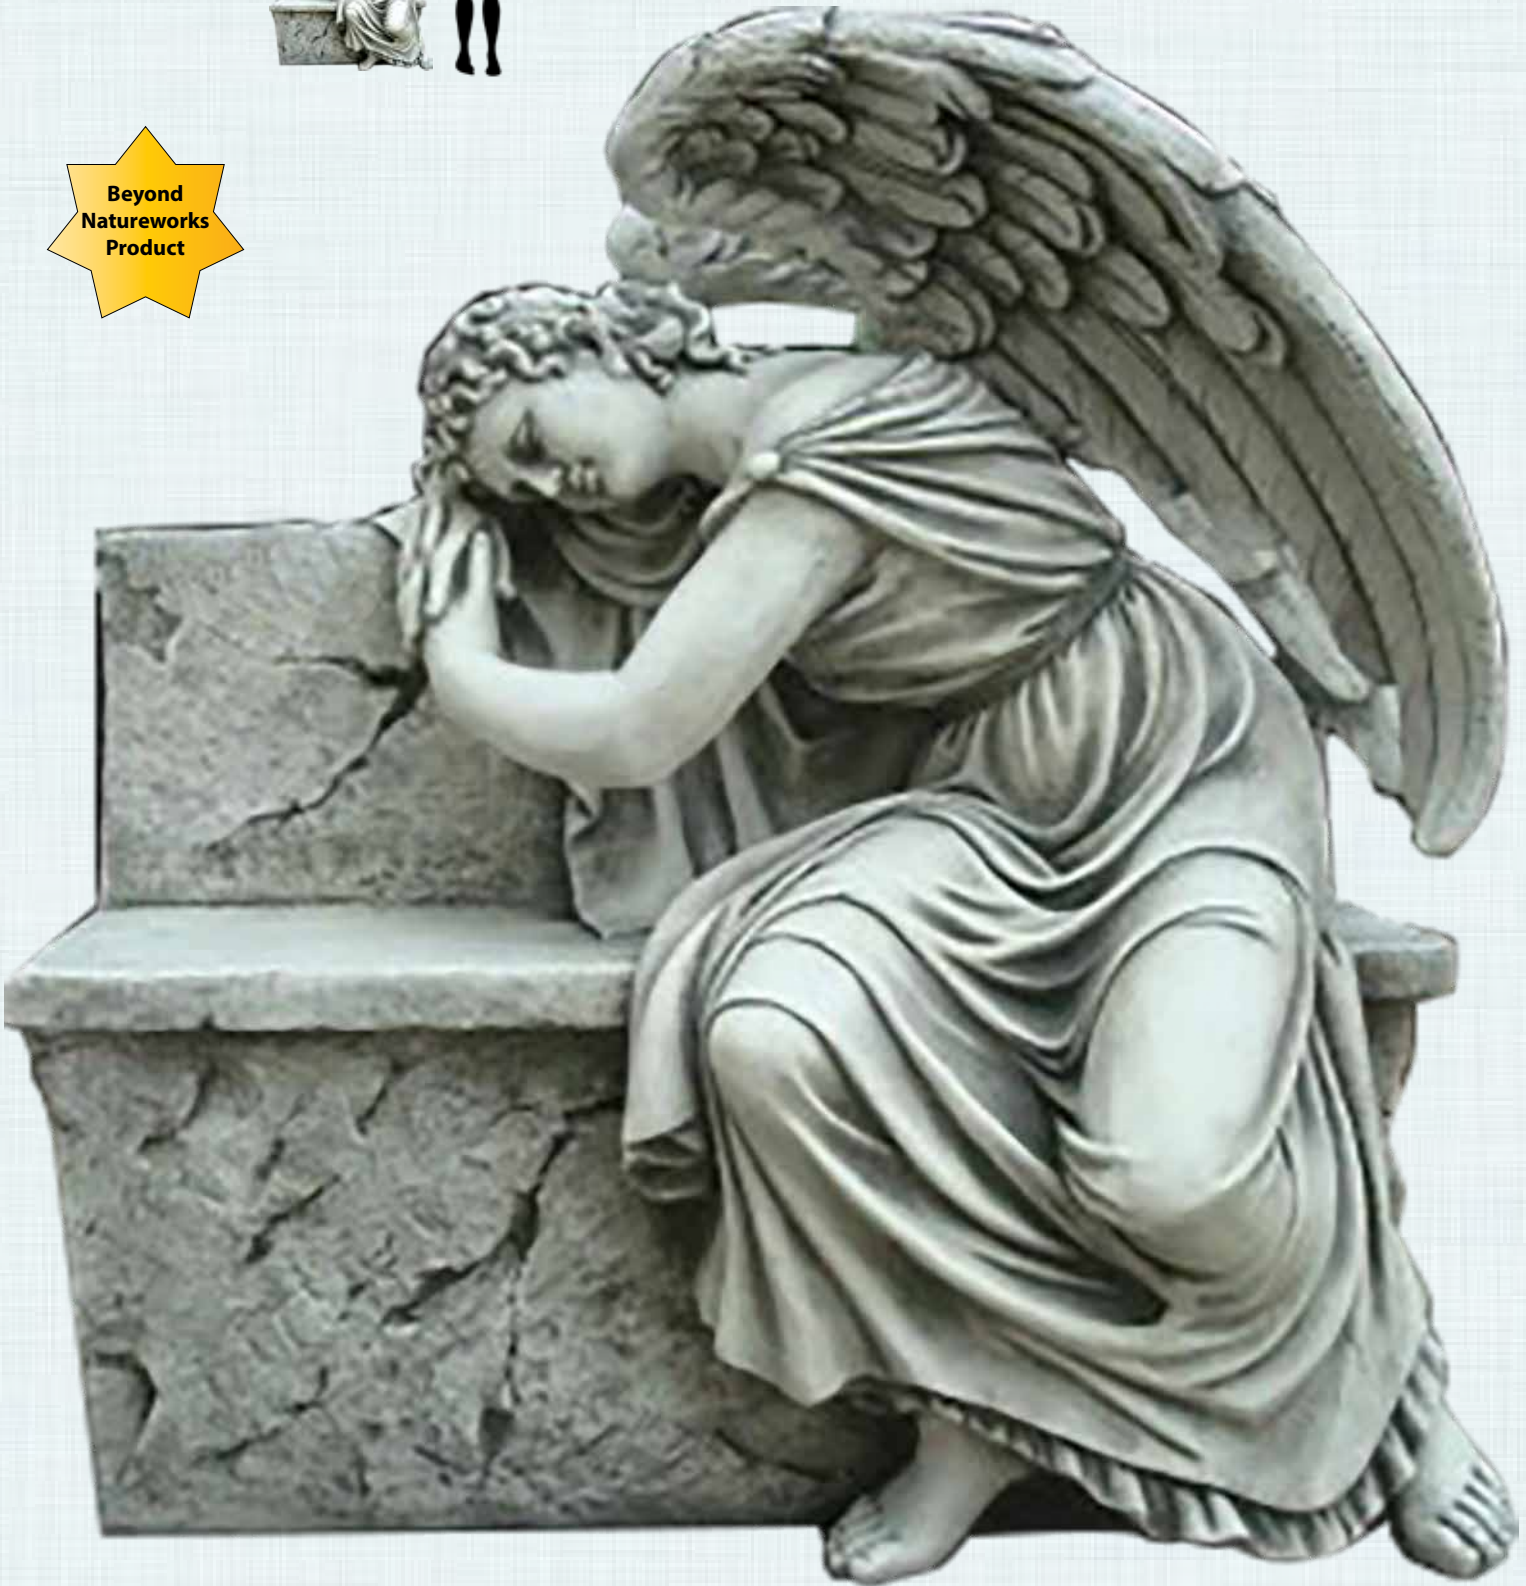

GHD - 9
Angel Bench
Antique White Finish
Poly Resin
L 83 W 50 x H 89cm

Beyond
Natureworks
Product