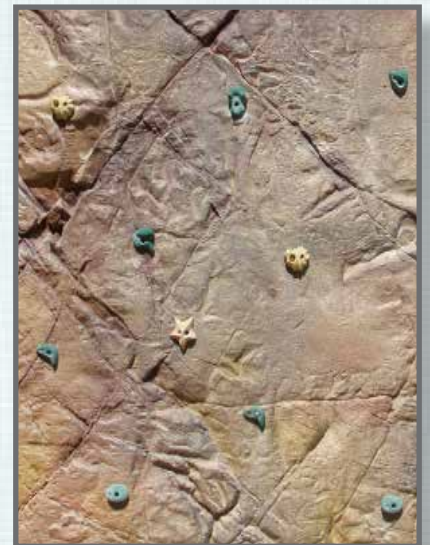

ROCK SHEETING

100080

Panel Rock Sheeting
L 240 x W 199 x H 11 - 38kg

Also available as rock
climbing wall