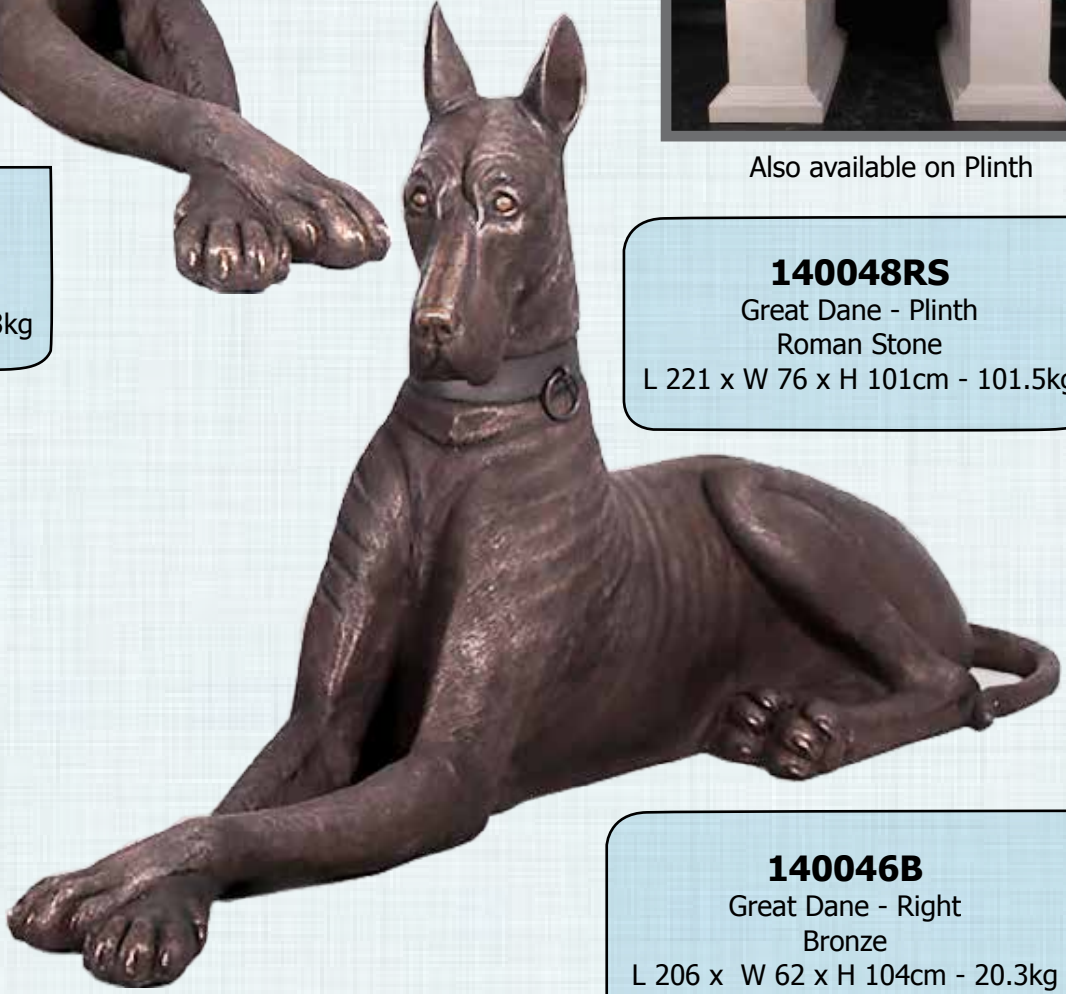

140047B
Great Dane - Left
Bronze
L 206 x W 62 x H 104cm - 20.3kg

140048RS
Great Dane - Plinth
Roman Stone
L 221 x W 76 x H 101cm - 101.5kg

ComboB
Great Dane - Left & Right
Bronze + 2 x Plinths

140046B
Great Dane - Right
Bronze
L 206 x W 62 x H 104cm - 20.3kg