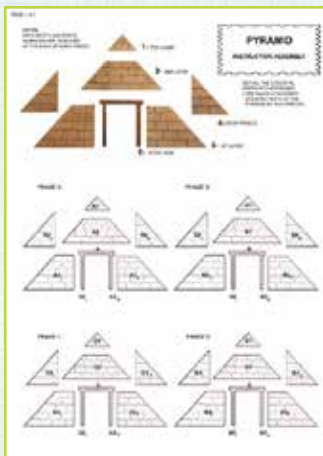

EGYPTIAN PYRAMID - 9.4 M HIGH - LARGE

The sphinxes guarding this pyramid are available separately

Pyramid - Also available in White limestone Finish

Pyramid - Ready to assemble fibreglass stone block panelling Kit with full assembly instructions

Page 1

Page 2

Page 3

GARDEN DECOR

EGYPTIAN

PYRAMID - 7 M HIGH - SMALL

7m

Pyramid - Also available in White Painted Finish

7 metre Base

Pyramid - Ready to assemble fibreglass stone block panelling Kit with full assembly instructions

Page 1

Page 2

Page 3

GARDEN DECOR

EGYPTIAN

PYRAMID - 7 M HIGH - SMALL