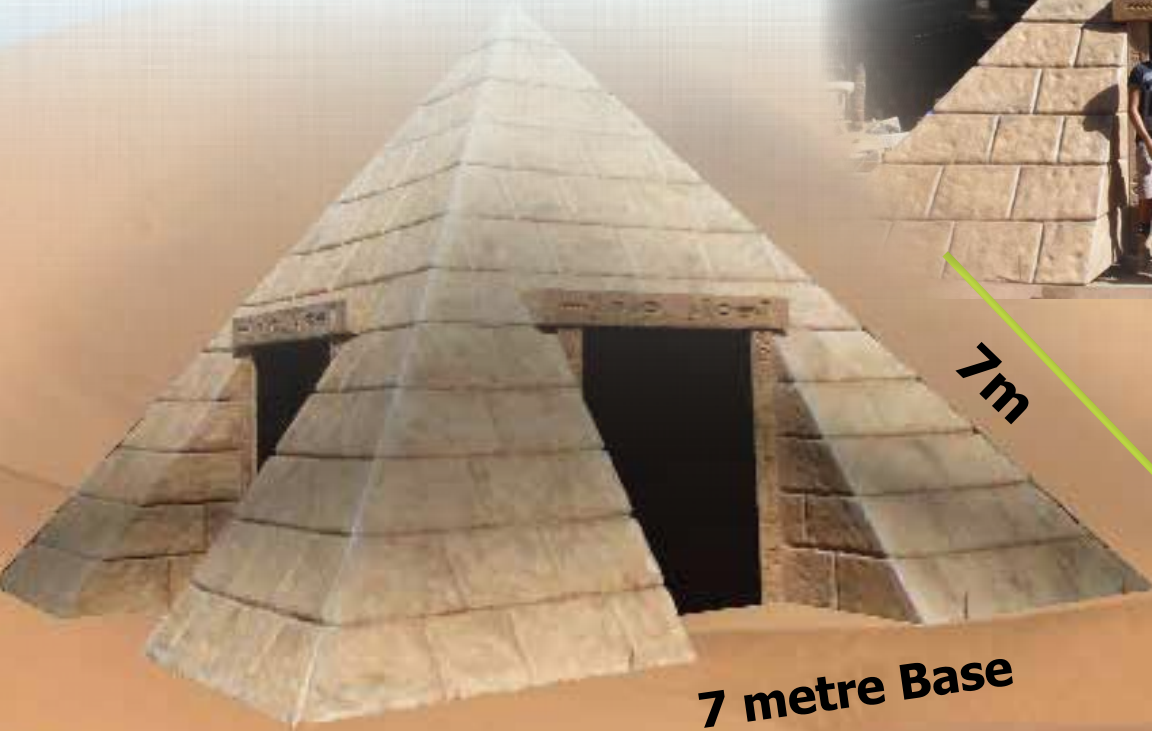

Page 1

Page 2

Page 3

GARDEN DECOR

EGYPTIAN

PYRAMID - 7 M HIGH - SMALL

7m

Pyramid - Also available in White Painted Finish