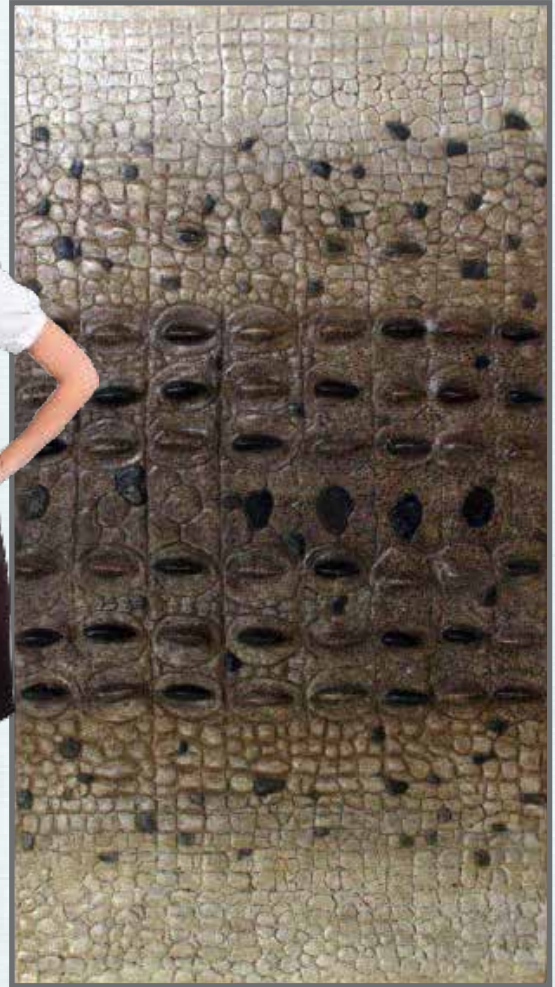

110077
Panel Rock Wall Frieze
Set of 3

Each panel
L 31 x W 31 x H 5.7cm - 5.2kg

110078
Panel Rock Wall Frieze
Set of 4

GARDEN DECOR

DECORATIVE PANELS

CROCODILE SKIN

100071

Panel Crocodile Skin
Wall or Ceiling or
(indoor or outdoor)
L 220 x W 10 x H 121 - 28kg