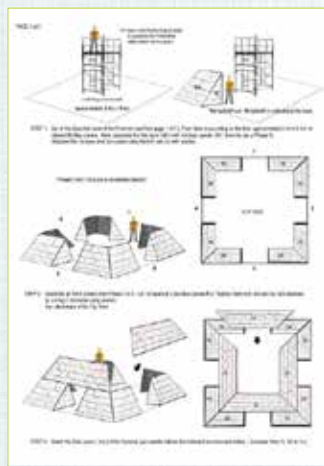

GARDEN DECOR

EGYPTIAN PYRAMID - 9.4 M HIGH - LARGE

The sphinxes guarding this pyramid are available separately

Pyramid - Also available in White limestone Finish

Pyramid - Ready to assemble fibreglass stone block panelling Kit with full assembly instructions

Page 2