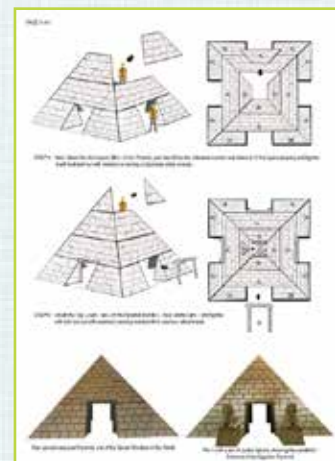

EGYPTIAN PYRAMID - 9.4 M HIGH - LARGE

The sphinxes guarding this pyramid are available separately

Pyramid - Also available in White limestone Finish

Pyramid - Ready to assemble fibreglass stone block panelling Kit with full assembly instructions

Page 1

Page 2

Page 3

GARDEN DECOR

EGYPTIAN

PYRAMID - 7 M HIGH - SMALL

7m

Pyramid - Also available in White Painted Finish