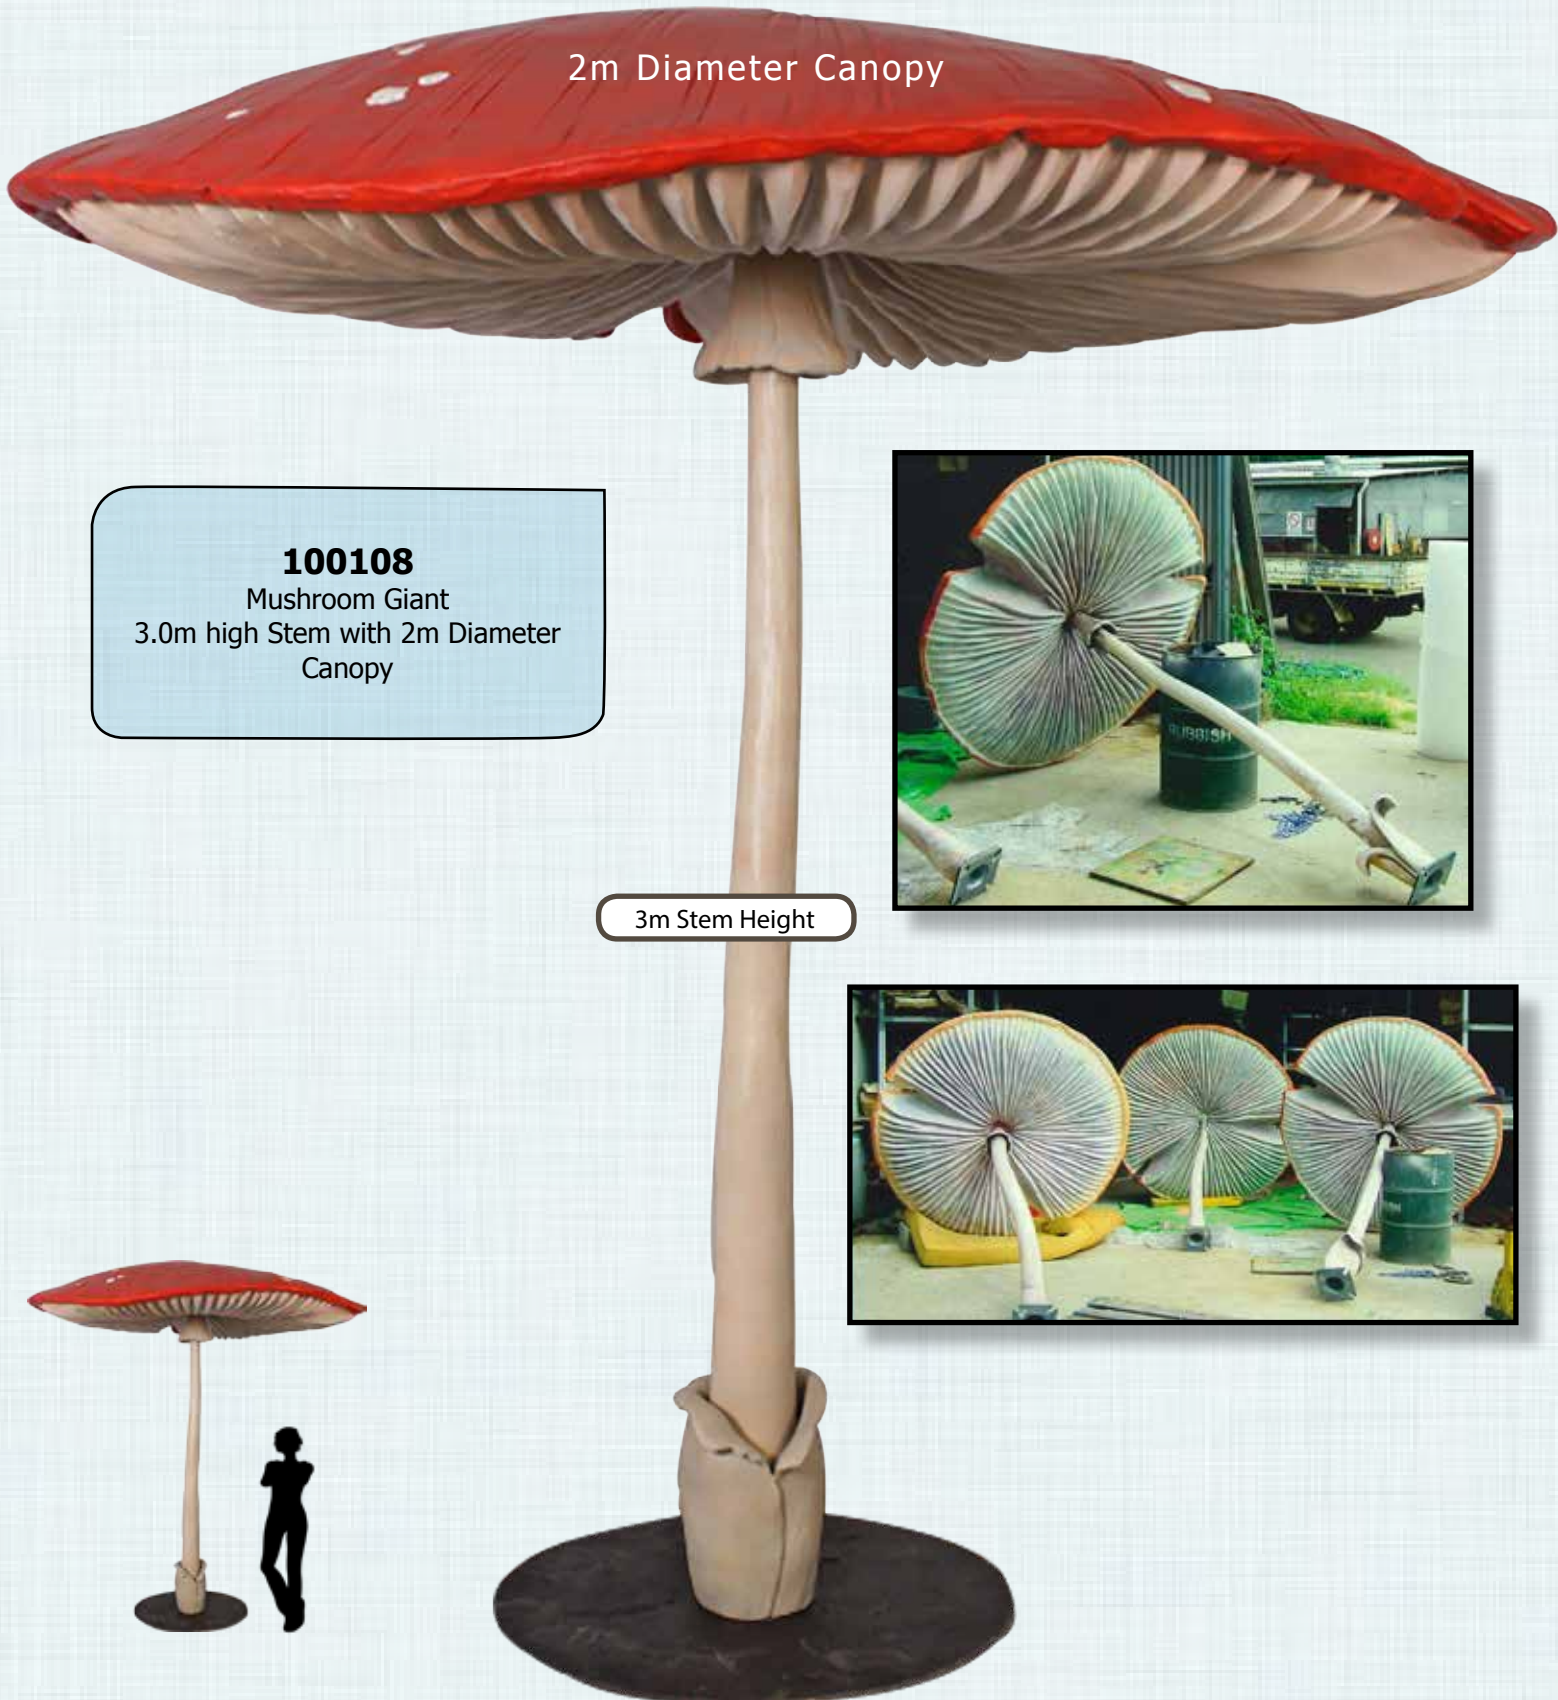

DRAGON - RED STANDING

100043

Dragon Standing Gloss

L 276 x W 133 x H 200cm - 90kg

GARDEN DECOR

FAIRY ON MUSHROOM

140064

Fairy on Mushroom
L 80 x W 57 x H 123cm - 28kg

GOBLIN

140065

Goblin
L 39 x W 39 x H 86cm - 6.5kg

GARDEN DECOR

MUSHROOMS - GIANT - 3M

100108
Mushroom Giant
3.0m high Stem with 2m Diameter
Canopy

3m Stem Height

GARDEN DECOR

MUSHROOMS - GIANT - 2.5M

100107

Mushroom Giant - 2.5m Stem Height
with 2m Diameter Canopy

GARDEN DECOR

MUSHROOMS - GIANT - 2M

100106

Mushroom Giant - 2m Stem Height
with 2m Diameter Canopy

2m Diameter Canopy