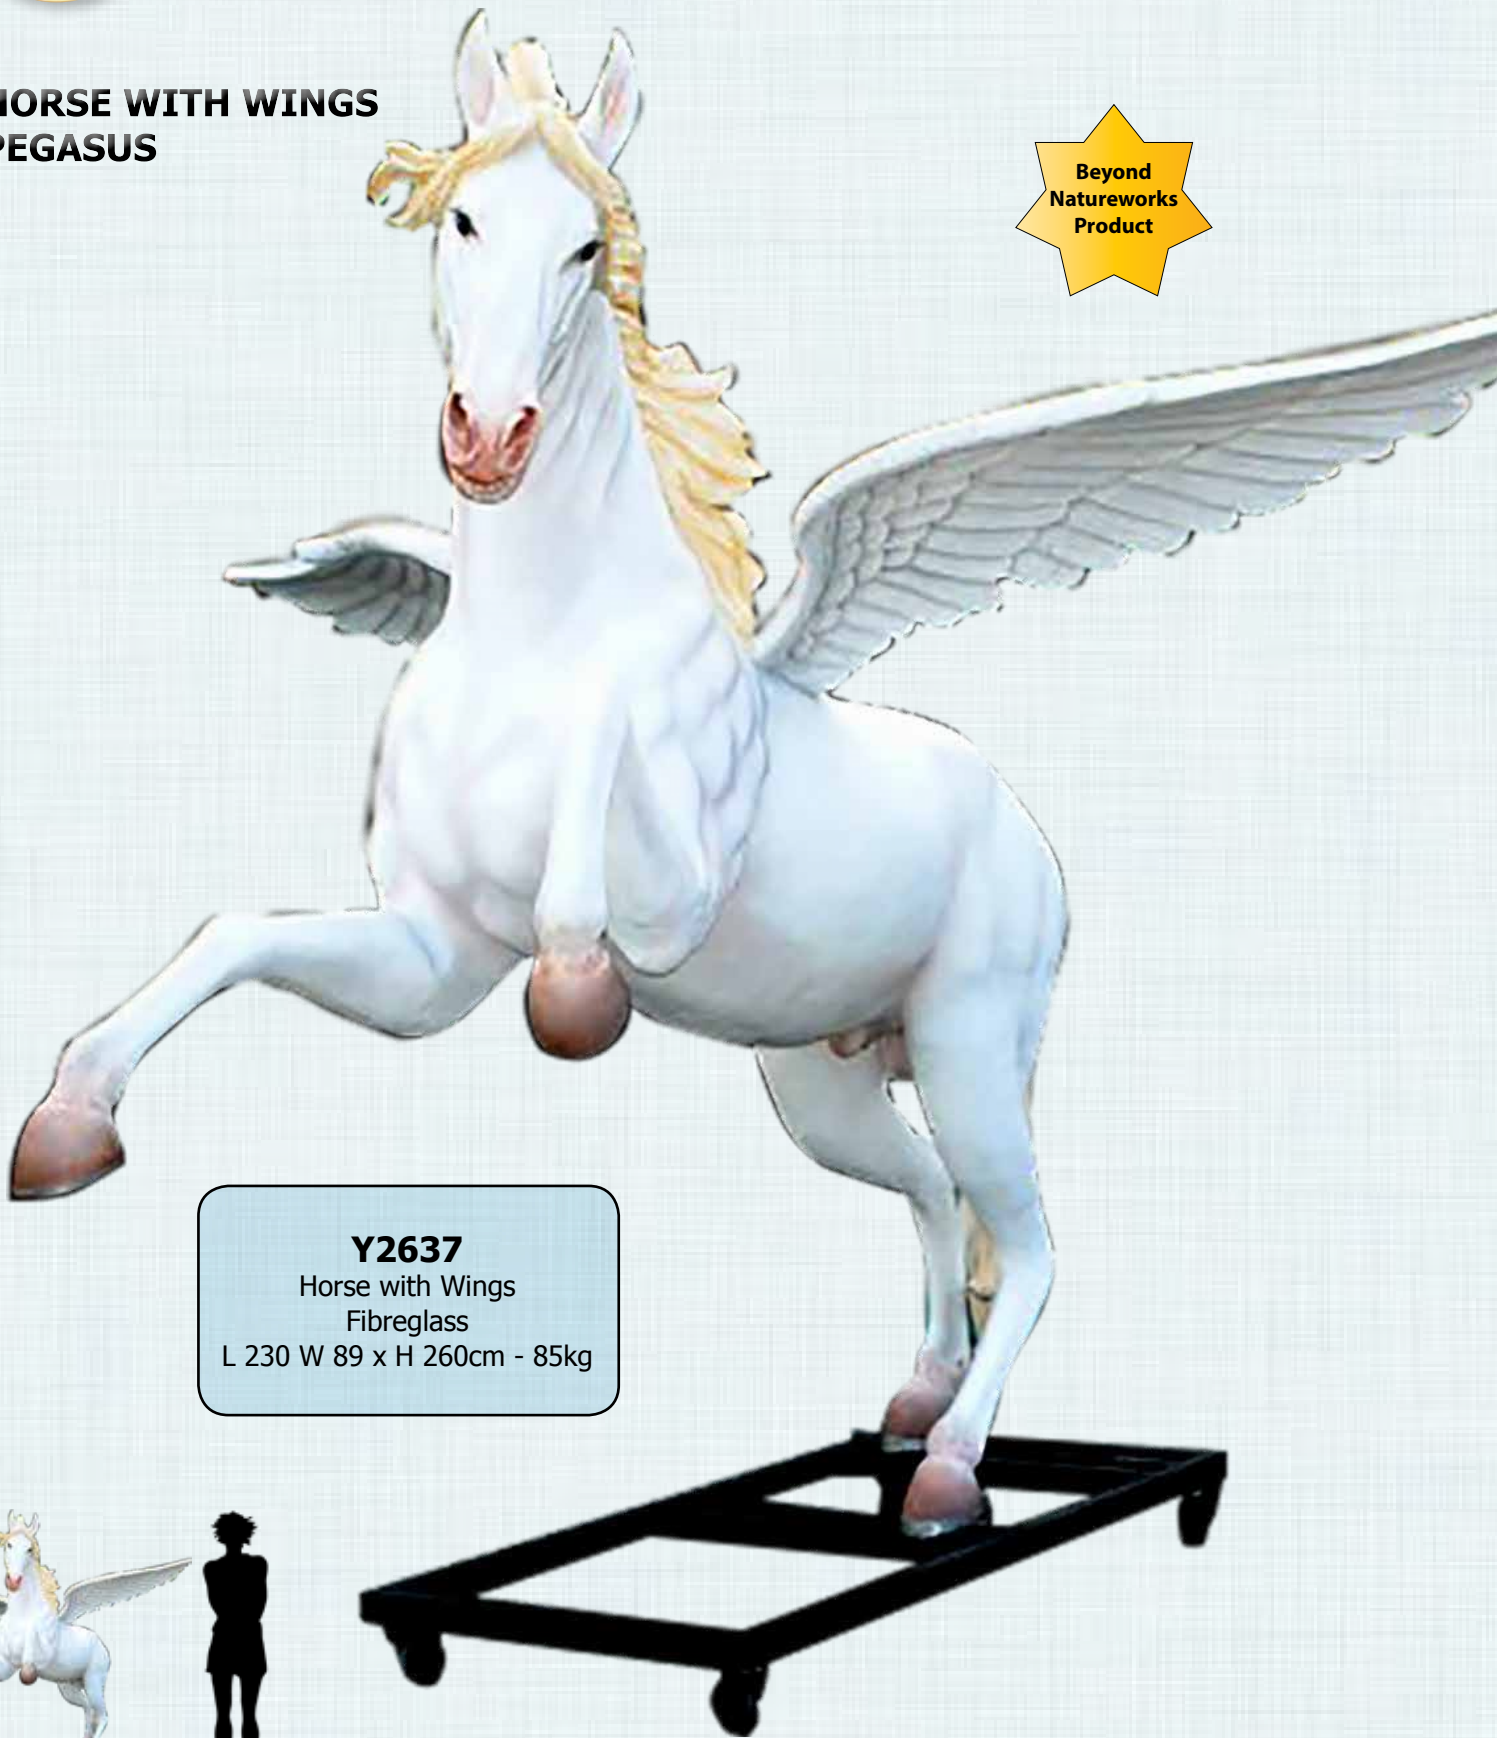

Zebench - Zebra Seat
L 174 x W 80 x H 110cm - 42.3kg

Rear View

GARDEN DECOR

ANIMAL SEATS HORSE SETTEE

Rear View

130004
Horse Settee
L 78 x W 73 x H118cm - 37kg

GARDEN DECOR

BULL - BRAHMCHAIR

150082
Brahmchair
Coming Soon

GARDEN DECOR

FANTASY

UNICORN SEAT

140001
Unicorn Seat
L 178 x W 73 x H 118cm - 37kg

GARDEN DECOR

**HORSE WITH WINGS
PEGASUS**

Y2637
Horse with Wings
Fibreglass
L 230 W 89 x H 260cm - 85kg