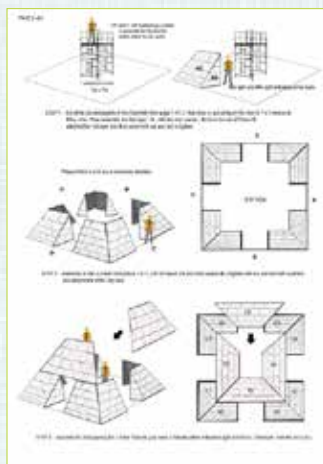

GARDEN DECOR

EGYPTIAN

PYRAMID - 7 M HIGH - SMALL

7m

Pyramid - Also available in White Painted Finish

7 metre Base

Pyramid - Ready to assemble fibreglass stone block panelling Kit with full assembly instructions

Page 2