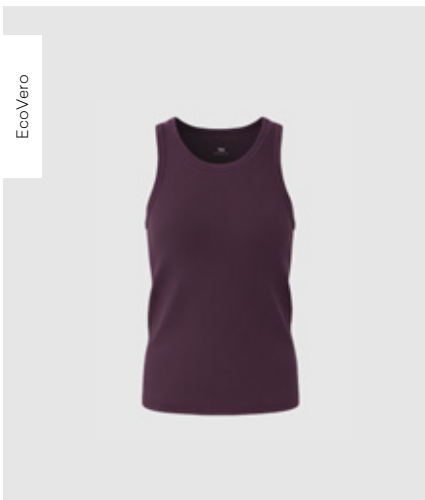

WBLDORDI TANK
White | 48% Cotton,
48% ECOVERO™ Modal, 4% Elastane
RRP 29,99 EUR | WHS 10,71 EUR

EcoVero