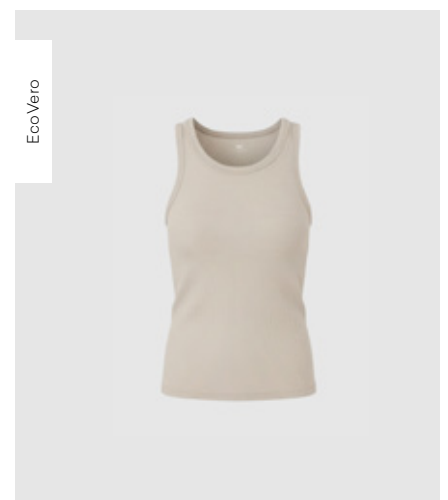

WBLDORDI TANK
Lavender sky | 48% Cotton,
48% ECOVERO™ Modal, 4% Elastane
RRP 29,99 EUR | WHS 10,71 EUR

EcoVero