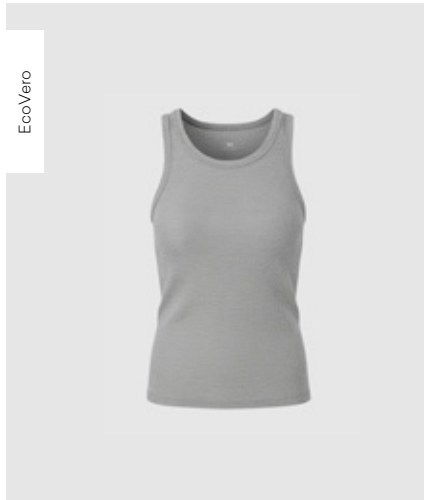

EcoVero

EcoVero

EcoVero

EcoVero

EcoVero

EcoVero

EcoVero

EcoVero

EcoVero