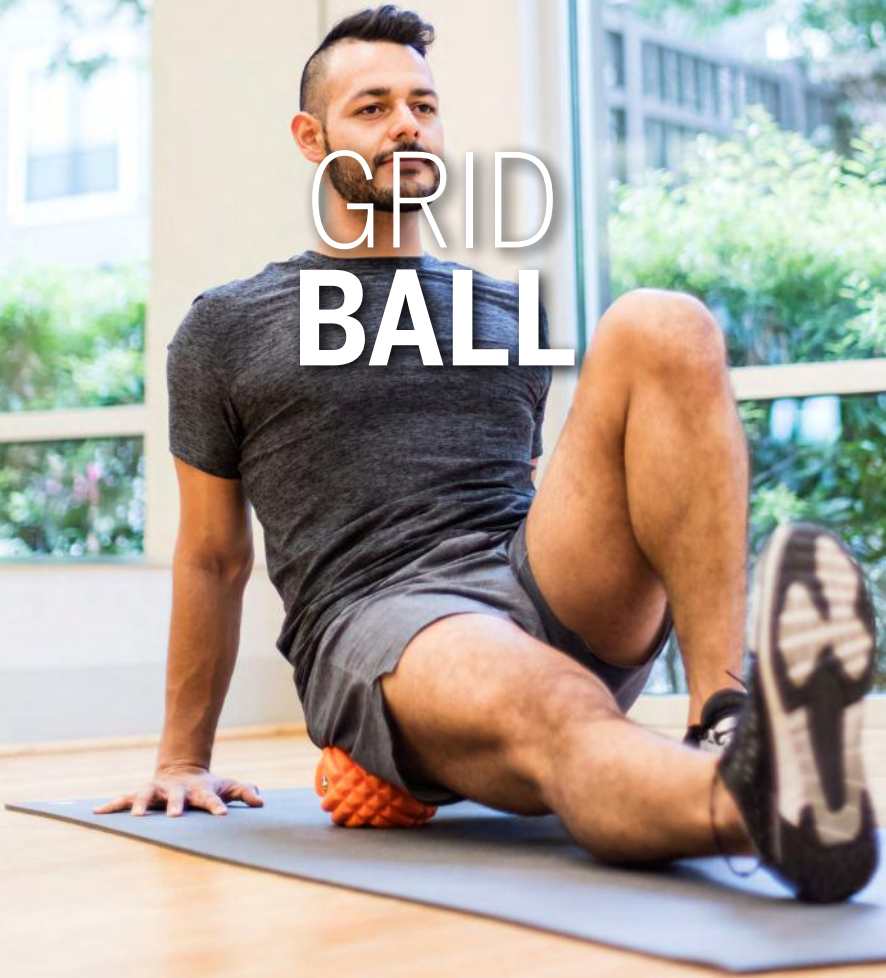

MASSAGE BALL

GRID BALL

MASSAGE BALL