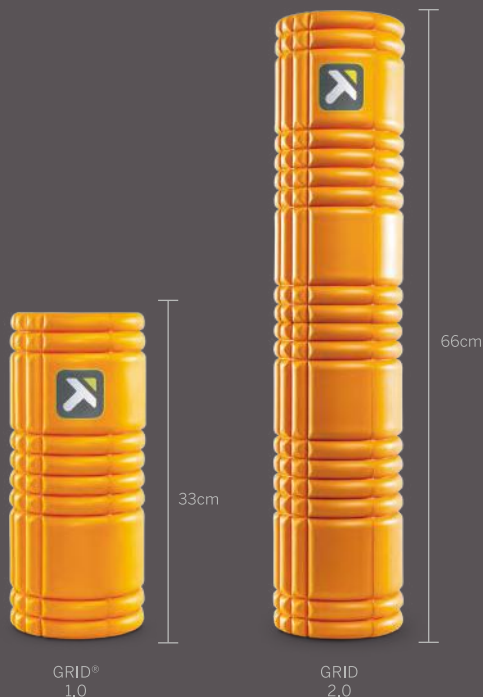

The GRID®, the original hollow core roller, features a patented multi-density foam surface that delivers firm compression like a sports massage while channeling blood and oxygen needed to repair muscles. The GRID is the 'go-to' roller to release muscle pain and tightness, improve mobility, increase circulation, and is recommended by sports doctors, chiropractors and physical therapists.

OVER
ONE MILLION
SOLD

Hollow core makes it firmer than traditional foam rollers

GRID pattern channels nutrients directly to tissue to aid in muscle repair

Available in three sizes to roll wherever you work, live and travel

Superior construction won't break with repeated use

Includes access to free online instructional videos