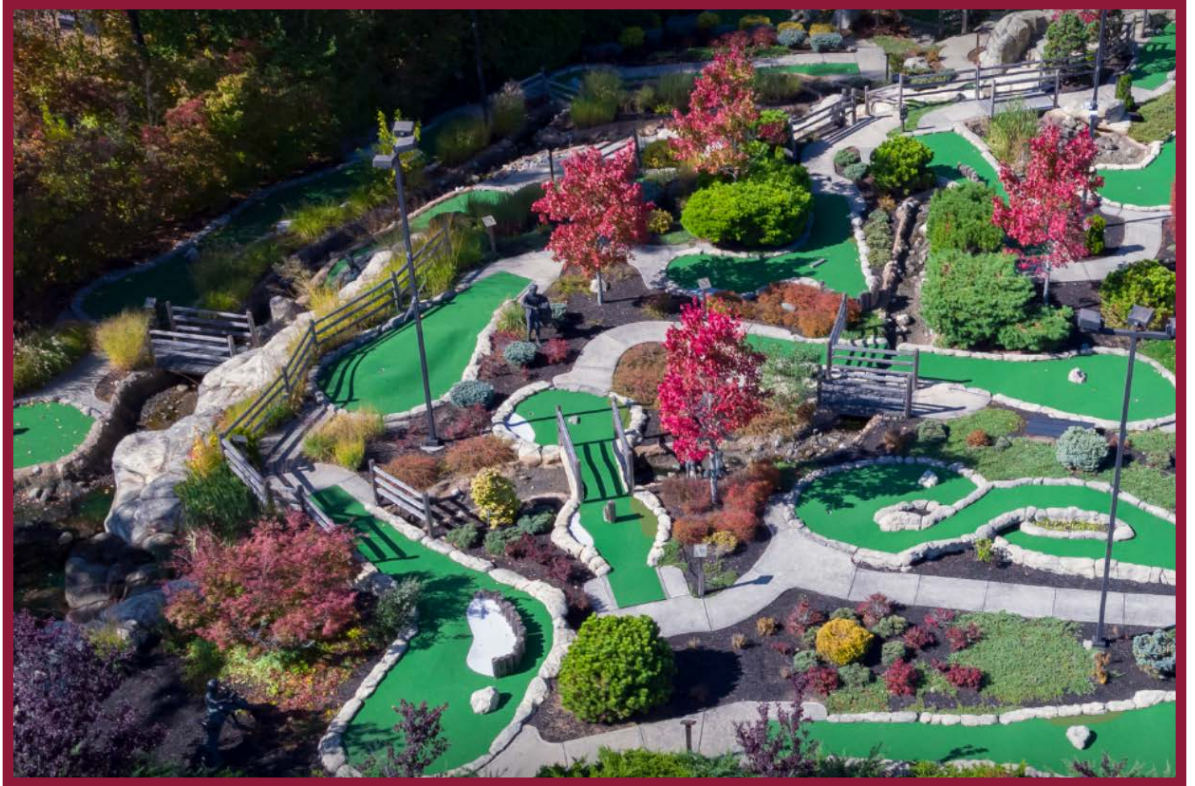

SPRING & SUMMER PROGRAMS

Mini-Golf Party

Make your next celebration one to remember with a party at Mini-Links at LaBelle Winery. Our 18-hole adventure mini-golf course provides fun for both kids and adults!

Golf Party

Make your next celebration memorable when you party at The Links at LaBelle Winery. Our 9-hole Par 3 golf course provides fun for birthday parties, bachelor/bachelorette parties, and more!

includes