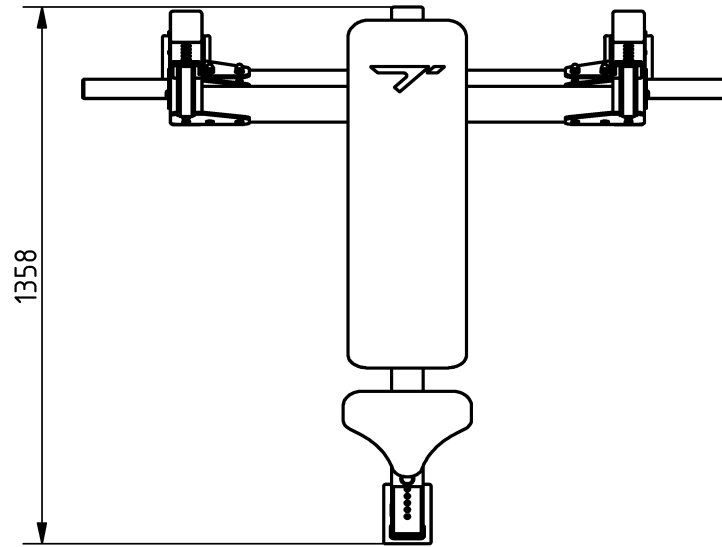

BESTRONG

[bestrongworld](#) [bestrongworld](#) [global.bestrong.com](#) info@bestrong.com