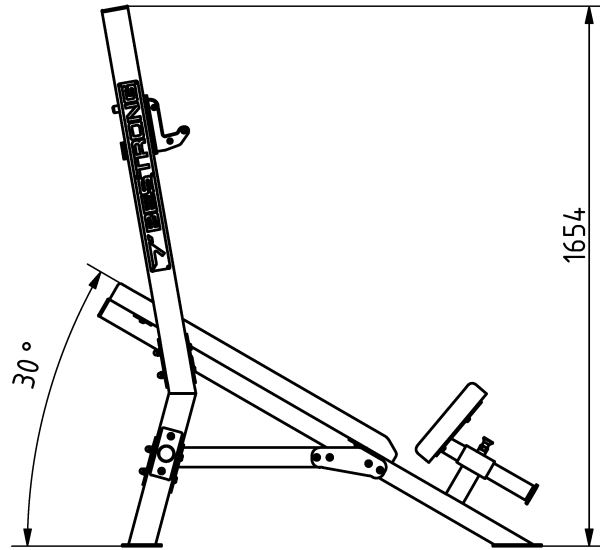

BESTRONG

[bestrongworld](#) [bestrongworld](#) [global.bestrong.com](#) info@bestrong.com