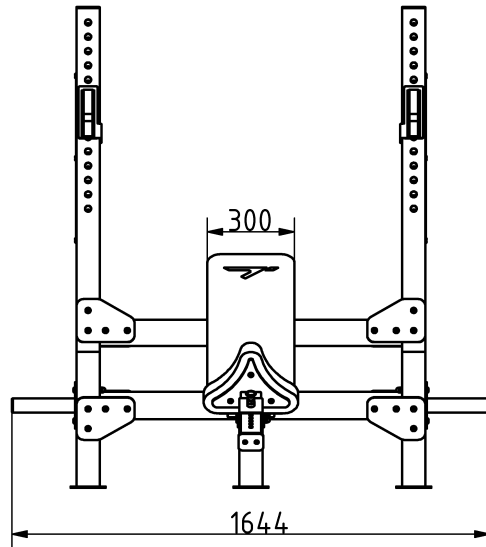

BESTRONG

[bestrongworld](#) [bestrongworld](#) [global.bestrong.com](#) info@bestrong.com