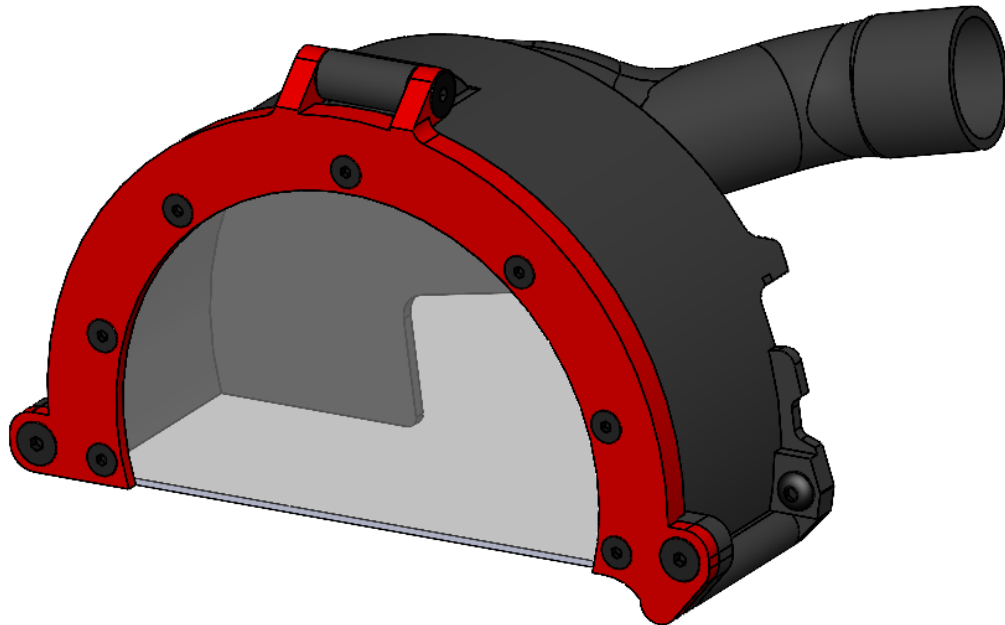

# PROTECTIVE CAP VACUUM BRISTLE BLASTER® SINGLE

## TECHNICAL DATASHEET

Version	
Length	153 mm
Height (incl. handle)	91 mm
Width	53 mm
Weight	0,103 kg 0.2271lbs
Belt diameter (outer)	110 mm
Belt Width	23mm
Vacuum connection	Outer 27 mm- Inner 23 mm
Material	PE
Installation instructions	Manual BB chapter 5.2