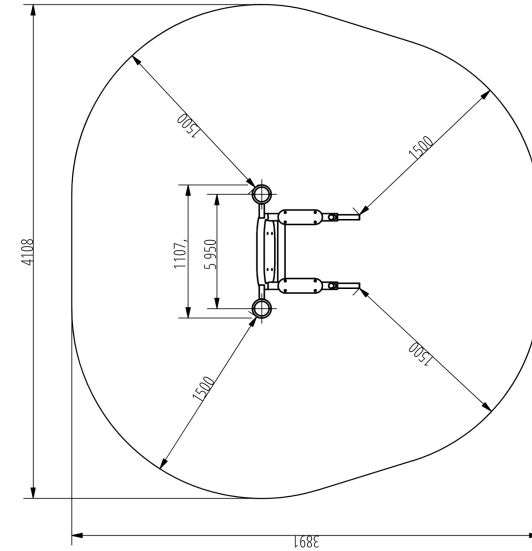

Attributes

Product code	1-1-042
Certificate	EN 16630
Age group	14 + years
Capacity	1 person
Max. weight load	99 kg
Type	Fitness
Difficulty level	Medium

QR Code

Side View

Plan View

Installation information

Number of installers (concrete)	At least 2 people
Total installation time (concrete)	45-90 min.
Number of installers (equipment)	At least 2 people
Total installation time (equipment)	30-60 min.
Excavation volume	0.78 m ³
Concrete volume	0.78 m ³
Size of the base structure	1,5 x 1,5 x 0,35 m
Anchoring options	In-ground or surface
In combined structures, the volume of concrete required varies.	

Technical specification

Safety surface area	Around 1,5 m radius
Net weight	62 kg
Material	S235
Critic fall height	1370 mm
Color options	
For more color options, discuss with your sales representative.	