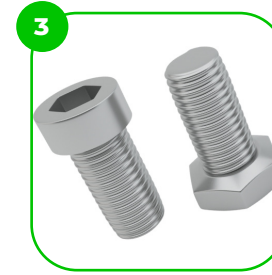

Technical specification

Safety surface area	Around 1,5 m radius
Net weight	62 kg
Material	S235
Critic fall height	1370 mm
Color options	
For more color options, discuss with your sales representative.	

Warranty

Structure	10 years
Steel	5-10 years
Paint	2 years
Plastic	5-10 years
Rubber	1-3 years
Moving parts	2 years
Detailed information in the warranty document	

Material specification

The element is made of high quality S235 steel, which has been cleaned via sandblasting. A corrosion resistant powder coating finish is then applied. Also available with galvanized surface for even greater protection and longevity!

The seats and backrests are made of strong HDPE material. Which is fully heat, moisture and UV resistant.

The connecting elements are fastened with vandal-proof stainless steel screws and nuts.

The ends of the bars and posts are sealed with injection-moulded plastic caps.