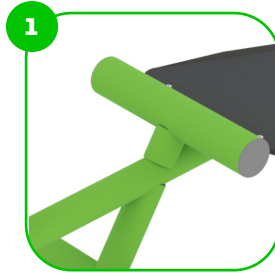

Material specification

The element is made of high quality S235 steel, which has been cleaned via sandblasting. A corrosion resistant powder coating finish is then applied. Also available with galvanized surface for even greater protection and longevity!