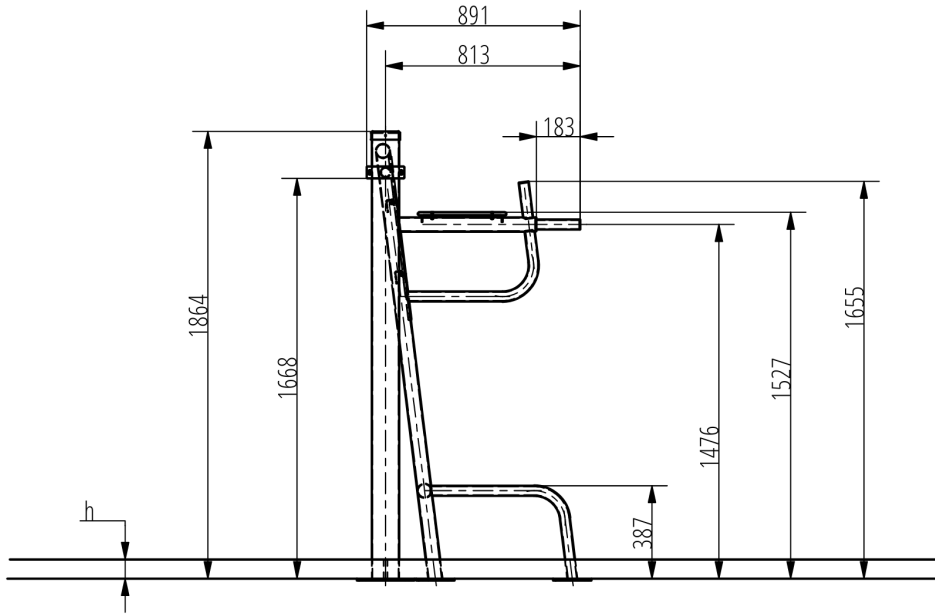

Attributes

Product code	1-1-042
Certificate	EN 16630
Age group	14 + years
Capacity	1 person
Max. weight load	99 kg
Type	Fitness
Difficulty level	Medium

QR Code

Side View

Plan View

Installation information

Number of installers (concrete)	At least 2 people
Total installation time (concrete)	45-90 min.
Number of installers (equipment)	At least 2 people
Total installation time (equipment)	30-60 min.
Excavation volume	0.78 m ³
Concrete volume	0.78 m ³
Size of the base structure	1,5 x 1,5 x 0,35 m
Anchoring options	In-ground or surface
In combined structures, the volume of concrete required varies.	

Technical specification

Safety surface area	Around 1,5 m radius
Net weight	62 kg
Material	S235
Critic fall height	1370 mm
Color options	
For more color options, discuss with your sales representative.	