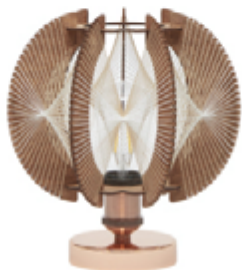

Cinnija Dark Wood XS

Material: Dark Wood

Color: Beige / White

Size: XS (H21 x W28 cm / H8.3 x W11 in)