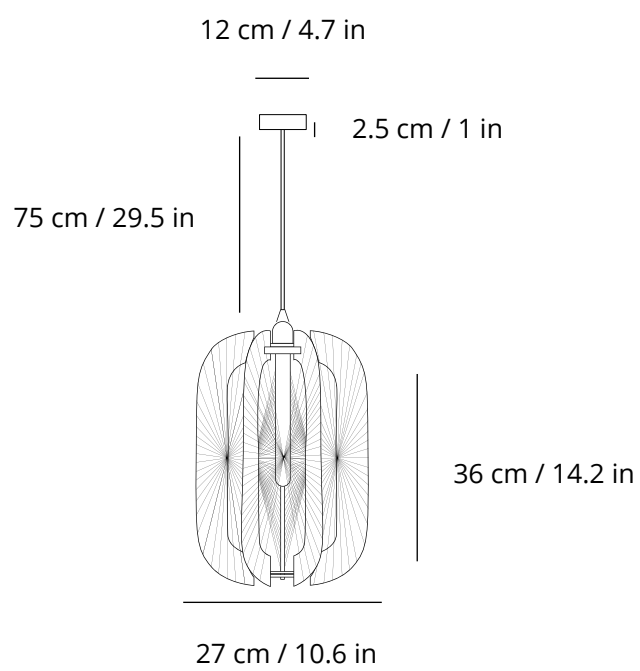

Smilga M Size Guide