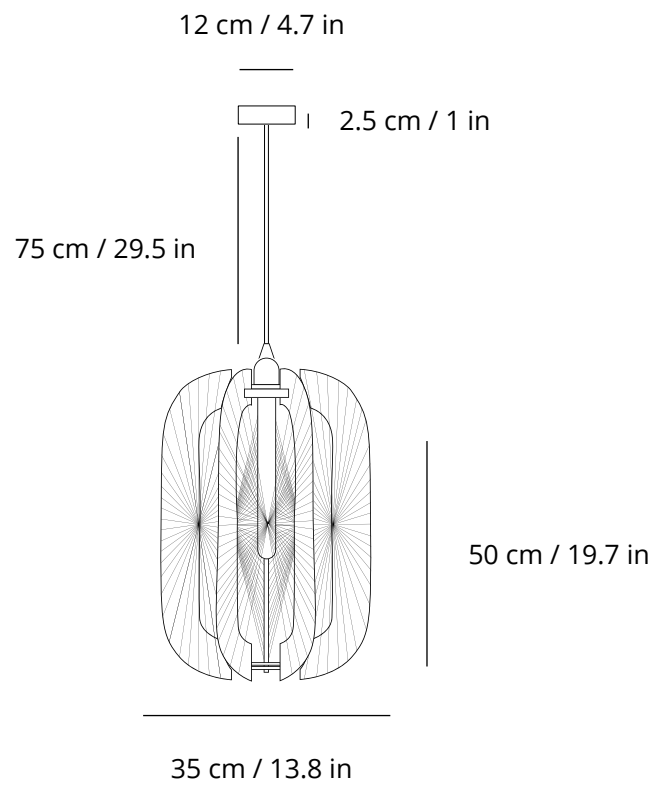

### Smilga Plexiglass L

Material: Plexiglass  
Color: Marine / Light Blue / White  
Size: L (H50 x W35 cm / H19.7 x W13.8 in)

### Smilga Plexiglass M

Material: Plexiglass  
Color: Marine / Light Blue / White  
Size: M (H36 x W27 cm / H14.2 x W10.6 in)

Smilga M Size Guide

Smilga L Size Guide

12 cm / 4.7 in

Smilga Double Combination Size Guide