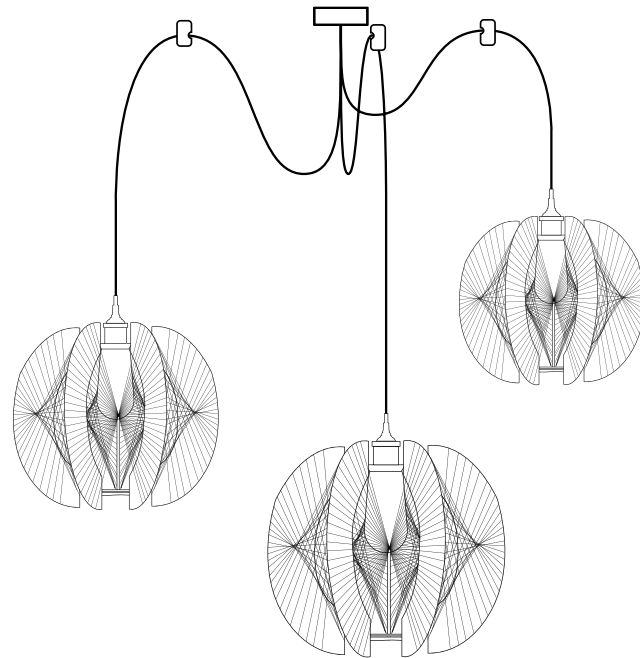

12 cm / 4.7 in

Cinnija Triple Combination Size Guide