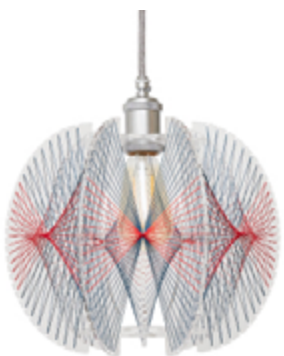

Cinnija Plexiglass S

Material: Dark Wood
Color: Marine / Red
Size: S (H26 x W32 cm / H10.2 x W12.6 in)