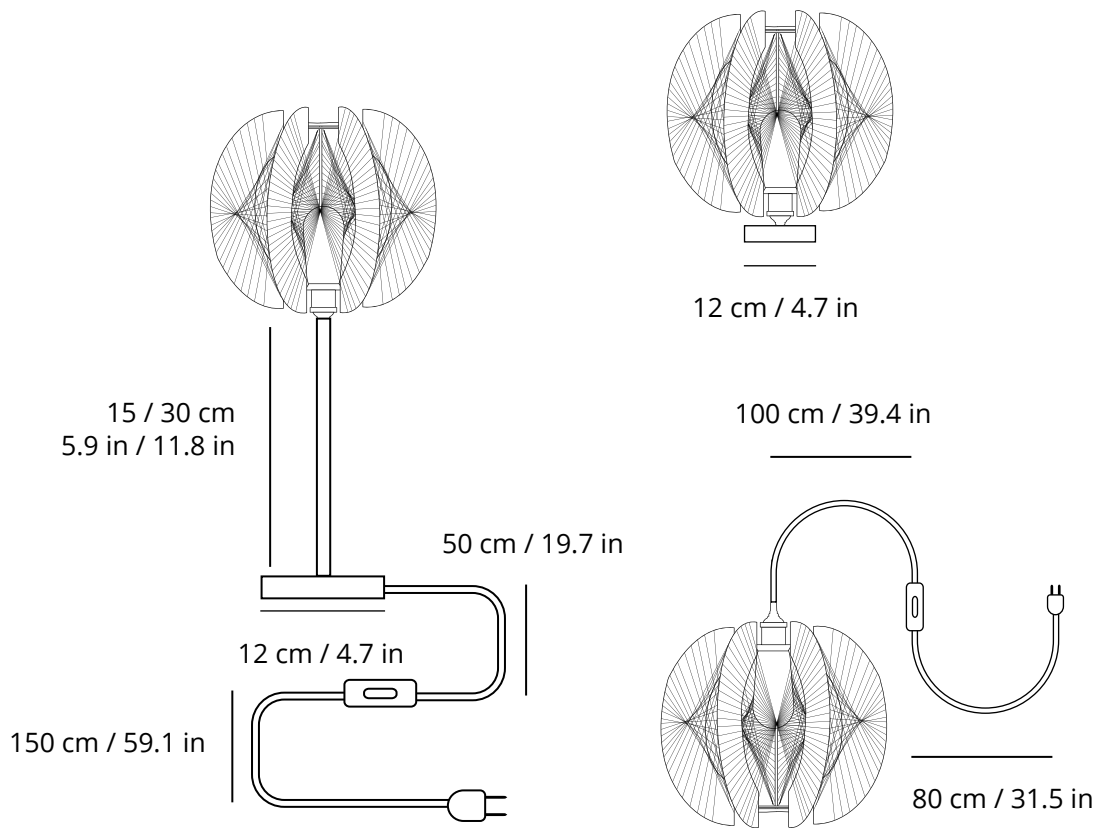

### Cinnija Dark Wood M

Material: Dark Wood

Color: Beige / White

Size: M (H34 x W40 cm / H13.4 x W15.7 in)

### Cinnija Dark Wood XS

Material: Dark Wood

Color: Beige / White

Size: XS (H21 x W28 cm / H8.3 x W11 in)

Cinnija Table Lamp Size Guide

Cinnija XS Size Guide

Cinnija S Size Guide

Cinnija M Size Guide