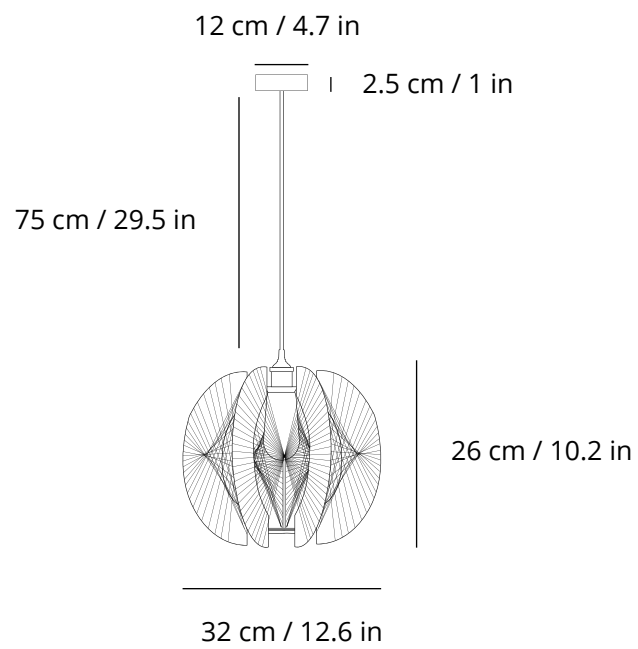

### Cinnija Dark Wood M

Material: Dark Wood

Color: Beige / White

Size: M (H34 x W40 cm / H13.4 x W15.7 in)

### Cinnija Dark Wood XS

Material: Dark Wood

Color: Beige / White

Size: XS (H21 x W28 cm / H8.3 x W11 in)

Cinnija Table Lamp Size Guide

Cinnija XS Size Guide

Cinnija S Size Guide

Cinnija M Size Guide

12 cm / 4.7 in

Cinnija Triple Combination Size Guide