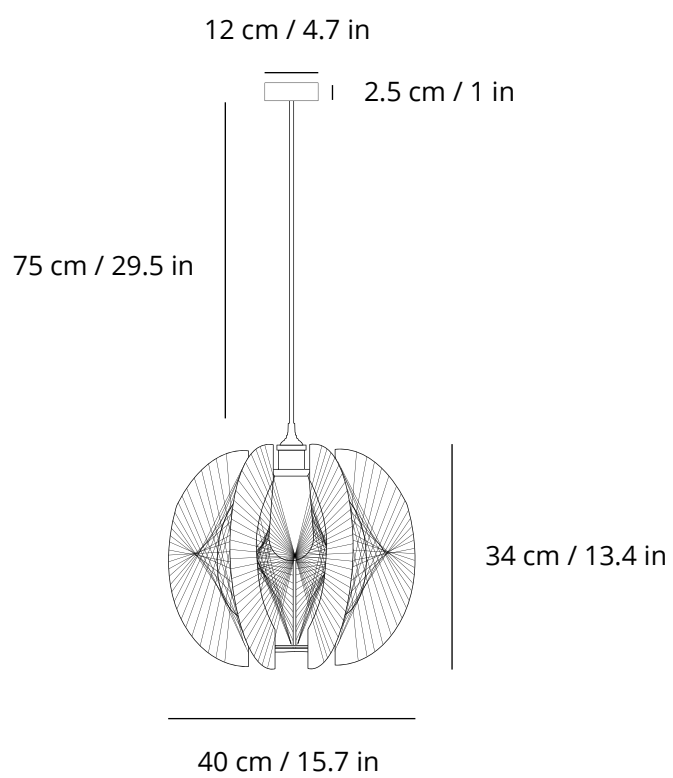

### Cinnija Dark Wood M

Material: Dark Wood

Color: Beige / White

Size: M (H34 x W40 cm / H13.4 x W15.7 in)

### Cinnija Dark Wood XS

Material: Dark Wood

Color: Beige / White

Size: XS (H21 x W28 cm / H8.3 x W11 in)

Cinnija Table Lamp Size Guide

Cinnija XS Size Guide

Cinnija S Size Guide

Cinnija M Size Guide

12 cm / 4.7 in

Cinnija Triple Combination Size Guide