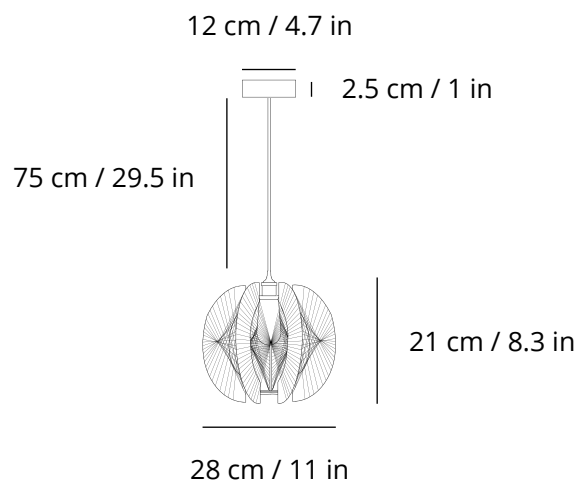

### Cinnija Dark Wood M

Material: Dark Wood

Color: Beige / White

Size: M (H34 x W40 cm / H13.4 x W15.7 in)

### Cinnija Dark Wood XS

Material: Dark Wood

Color: Beige / White

Size: XS (H21 x W28 cm / H8.3 x W11 in)

Cinnija Table Lamp Size Guide

Cinnija XS Size Guide

Cinnija S Size Guide

Cinnija M Size Guide

12 cm / 4.7 in

Cinnija Triple Combination Size Guide