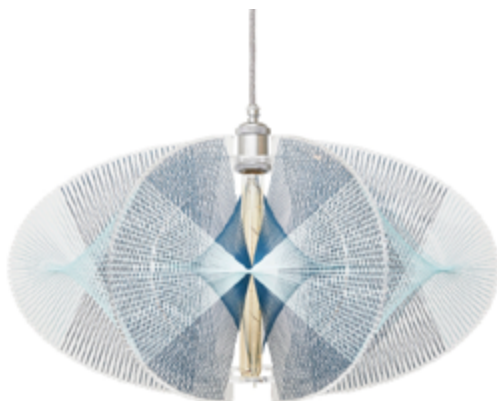

### Ainava Natural Wood

Material: Natural Wood

Color: Marine / Light Blue

Size:

L (H32.5 x W63 cm / H12.8 x W24.8 in)

XL (H38 x W75 cm / H15 x W29.5 in)