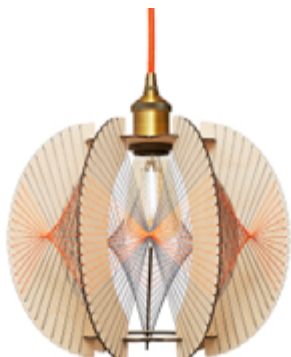

Cinnija Natural Wood S

Material: Natural Wood
Color: Dark Grey / Orange
Size: S (H26 x W32 cm / H10.2 x W12.6 in)