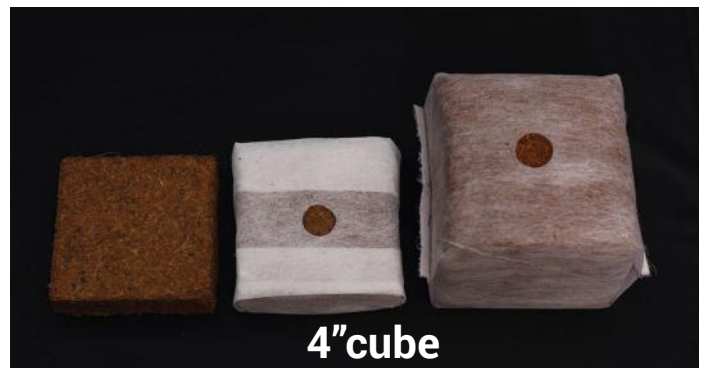

GROEZY™ COCO GROW CUBES

- Hydrate the compressed block to expand into a cube
- Starter grow cubes (3"-4") for seeds or clones
- Start off clones in rockwool, root riot or other plugs and transplant into the cubes
- Roots grow through the thin fabric cloth, hence zero transplant shock
- Multiple size options to pull you through the stages

PRODUCT	SKU	PACKING	SIZE
3" Cube	TCD15GE3INCUB	200 units/case, 54 cases/pallet	3" x 3" x 3"
4" Cube	TCD15GE4INCUB	150 units/case, 42 cases/pallet	4" x 4" x 4"
6" Cube	TCD15GE6INCUB	32 units/ case, 54 cases/pallet	6" x 6" x 6"
8" Cube	TCD15GE8INCUB	22 units/case, 36 cases/pallet	8" x 8" x 8"