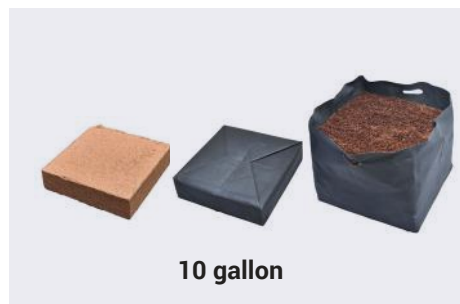

GROEZY™ EXPANDABLE POTS IN FABRIC BAG

- Hydrate the compressed block to expand into a pot
- Ready to use pots within minutes
- Fabric cloth helps aerate the root zone
- Do away with the hassles of using pots in your operations
- Roots grow through the thin fabric cloth, hence zero transplant shock
- Multiple size options to suit indoor and outdoor operations

PRODUCT	SKU	PACKING	SIZE
0.5 Gallon	TCD12GEOT05GAL	150 units/case, 48 cases/pallet	4" x 4" x 4"
1 Gallon	TCD12GEOT1GAL	55 units/case, 48 cases/pallet	5" x 5" x 5"
1.5 Gallon	TCD12GEOT1P5GAL	50 units/case, 36 cases/pallet	6" x 6" x 6"
2 Gallon	TCD12GEOT2GAL	40 units/case, 36 cases/pallet	6" x 6" x 8"
2.5 Gallon	TCD12GEOT2P5GAL	25 units/case, 36 cases/pallet	8" x 8" x 5.5"
3 Gallon	TCD12GEOT3GAL	25 units/case, 36 cases/pallet	8" x 8" x 6"
5 Gallon	TCD12GEOT5GAL	20 units/case, 36 cases/pallet	8" x 8" x 8"
7 Gallon	TCD12GEOT7GAL	10 units/case, 36 cases/pallet	8" x 8" x 10"
10 Gallon	TCD12GEOT10GAL	8 units/case, 36 cases/pallet	12" x 12" x 8"
15 Gallon	TCD12GEOT15GAL	5 units/case, 36 cases/pallet	14" x 14" x 10"