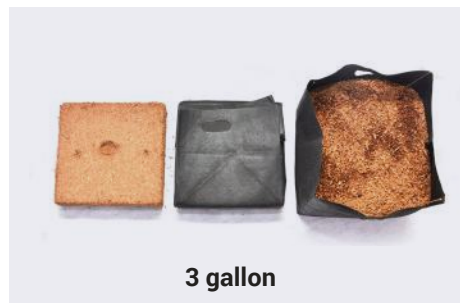

GROEZY™ EXPANDABLE POTS IN FABRIC BAG

- Hydrate the compressed block to expand into a pot
- Ready to use pots within minutes
- Fabric cloth helps aerate the root zone
- Do away with the hassles of using pots in your operations
- Roots grow through the thin fabric cloth, hence zero transplant shock
- Multiple size options to suit indoor and outdoor operations

PRODUCT	SKU	PACKING	SIZE
0.5 Gallon	TCD12GEOT05GAL	150 units/case, 48 cases/pallet	4" x 4" x 4"
1 Gallon	TCD12GEOT1GAL	55 units/case, 48 cases/pallet	5" x 5" x 5"
1.5 Gallon	TCD12GEOT1P5GAL	50 units/case, 36 cases/pallet	6" x 6" x 6"
2 Gallon	TCD12GEOT2GAL	40 units/case, 36 cases/pallet	6" x 6" x 8"
2.5 Gallon	TCD12GEOT2P5GAL	25 units/case, 36 cases/pallet	8" x 8" x 5.5"
3 Gallon	TCD12GEOT3GAL	25 units/case, 36 cases/pallet	8" x 8" x 6"
5 Gallon	TCD12GEOT5GAL	20 units/case, 36 cases/pallet	8" x 8" x 8"
7 Gallon	TCD12GEOT7GAL	10 units/case, 36 cases/pallet	8" x 8" x 10"
10 Gallon	TCD12GEOT10GAL	8 units/case, 36 cases/pallet	12" x 12" x 8"
15 Gallon	TCD12GEOT15GAL	5 units/case, 36 cases/pallet	14" x 14" x 10"