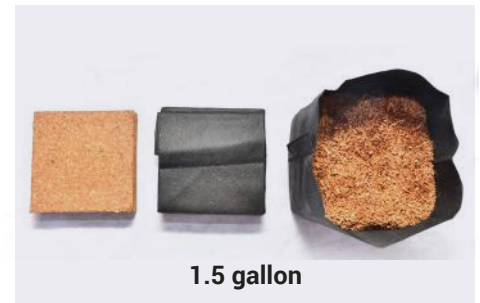

GROEZY™ EXPANDABLE POTS IN FABRIC BAG

- Hydrate the compressed block to expand into a pot
- Ready to use pots within minutes
- Fabric cloth helps aerate the root zone
- Do away with the hassles of using pots in your operations
- Roots grow through the thin fabric cloth, hence zero transplant shock
- Multiple size options to suit indoor and outdoor operations

PRODUCT	SKU	PACKING	SIZE
0.5 Gallon	TCD12GEOT05GAL	150 units/case, 48 cases/pallet	4" x 4" x 4"
1 Gallon	TCD12GEOT1GAL	55 units/case, 48 cases/pallet	5" x 5" x 5"
1.5 Gallon	TCD12GEOT1P5GAL	50 units/case, 36 cases/pallet	6" x 6" x 6"
2 Gallon	TCD12GEOT2GAL	40 units/case, 36 cases/pallet	6" x 6" x 8"
2.5 Gallon	TCD12GEOT2P5GAL	25 units/case, 36 cases/pallet	8" x 8" x 5.5"
3 Gallon	TCD12GEOT3GAL	25 units/case, 36 cases/pallet	8" x 8" x 6"
5 Gallon	TCD12GEOT5GAL	20 units/case, 36 cases/pallet	8" x 8" x 8"
7 Gallon	TCD12GEOT7GAL	10 units/case, 36 cases/pallet	8" x 8" x 10"
10 Gallon	TCD12GEOT10GAL	8 units/case, 36 cases/pallet	12" x 12" x 8"
15 Gallon	TCD12GEOT15GAL	5 units/case, 36 cases/pallet	14" x 14" x 10"