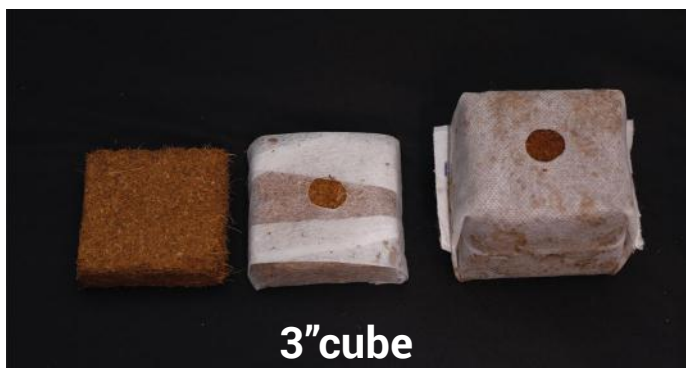

GROEZY™ COCO GROW CUBES

- Hydrate the compressed block to expand into a cube
- Starter grow cubes (3"-4") for seeds or clones
- Start off clones in rockwool, root riot or other plugs and transplant into the cubes
- Roots grow through the thin fabric cloth, hence zero transplant shock
- Multiple size options to pull you through the stages

PRODUCT	SKU	PACKING	SIZE
3" Cube	TCD15GE3INCUB	200 units/case, 54 cases/pallet	3" x 3" x 3"
4" Cube	TCD15GE4INCUB	150 units/case, 42 cases/pallet	4" x 4" x 4"
6" Cube	TCD15GE6INCUB	32 units/ case, 54 cases/pallet	6" x 6" x 6"
8" Cube	TCD15GE8INCUB	22 units/case, 36 cases/pallet	8" x 8" x 8"