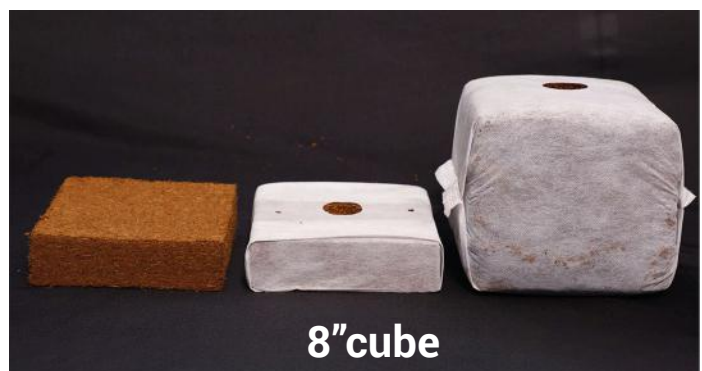

GROEZY™ COCO GROW CUBES

- Hydrate the compressed block to expand into a cube
- Starter grow cubes (3"-4") for seeds or clones
- Start off clones in rockwool, root riot or other plugs and transplant into the cubes
- Roots grow through the thin fabric cloth, hence zero transplant shock
- Multiple size options to pull you through the stages

PRODUCT	SKU	PACKING	SIZE
3" Cube	TCD15GE3INCUB	200 units/case, 54 cases/pallet	3" x 3" x 3"
4" Cube	TCD15GE4INCUB	150 units/case, 42 cases/pallet	4" x 4" x 4"
6" Cube	TCD15GE6INCUB	32 units/ case, 54 cases/pallet	6" x 6" x 6"
8" Cube	TCD15GE8INCUB	22 units/case, 36 cases/pallet	8" x 8" x 8"