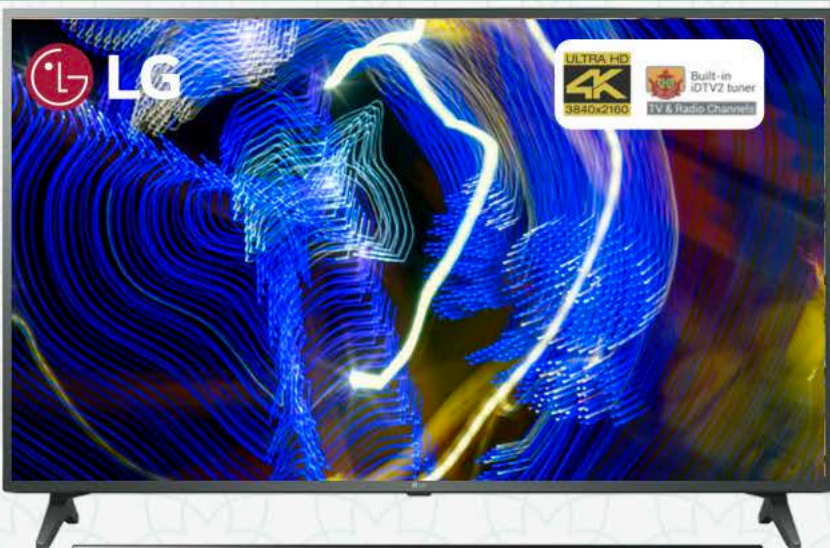

~~BND 1,699~~
BND 1,399 

OLED-65C2PSA
• 65-inch 4K | Smart TV

~~BND 2,999~~
BND 2,699 

OLED-77C2PSA
• 77-inch 4K | Smart TV

~~BND 4,999~~
BND 4,699 

 powered by   

LG Ultra 4K Smart TV

86UP8000