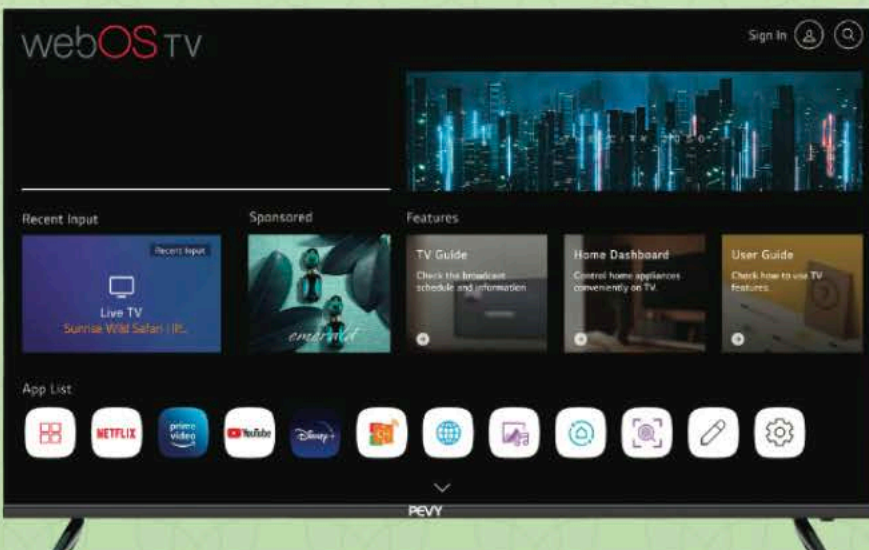

- 32-inch HD ELED TV
- Built-in iDTV2

BND 147 **NEW**

ELED-43P4 (Android TV)

- 43-inch HD ELED TV
- Built-in iDTV2

BND 307 **NEW**

LED-43FL(iDTV2)

- 43-inch HD LED TV
- Built-in iDTV2

BND 277

insist on your aifa warranty card

ELED-65LG600 (WebOS)

- 65-inch 4K UHD Smart TV
- Built-in iDTV2

BND 599

ELED-55LG600 (WebOS)

- 55-inch 4K UHD Smart TV
- Built-in iDTV2

BND 499

ELED-55FL