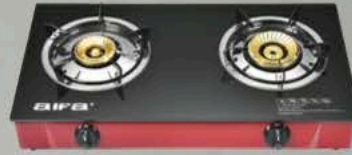

HT-C992

- 2 Burners
- Burner sizes 90mm & 115mm