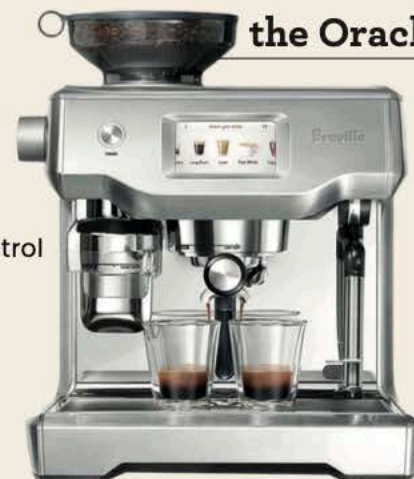

the Oracle™ Touch

Model: BES990

Features:

- TFT colour touch screen
- Drinks "Menu"
- 8 custom drinks
- Intuitive UI
- Automatic milk frothing
- Adjustable texture level

BND 3,999