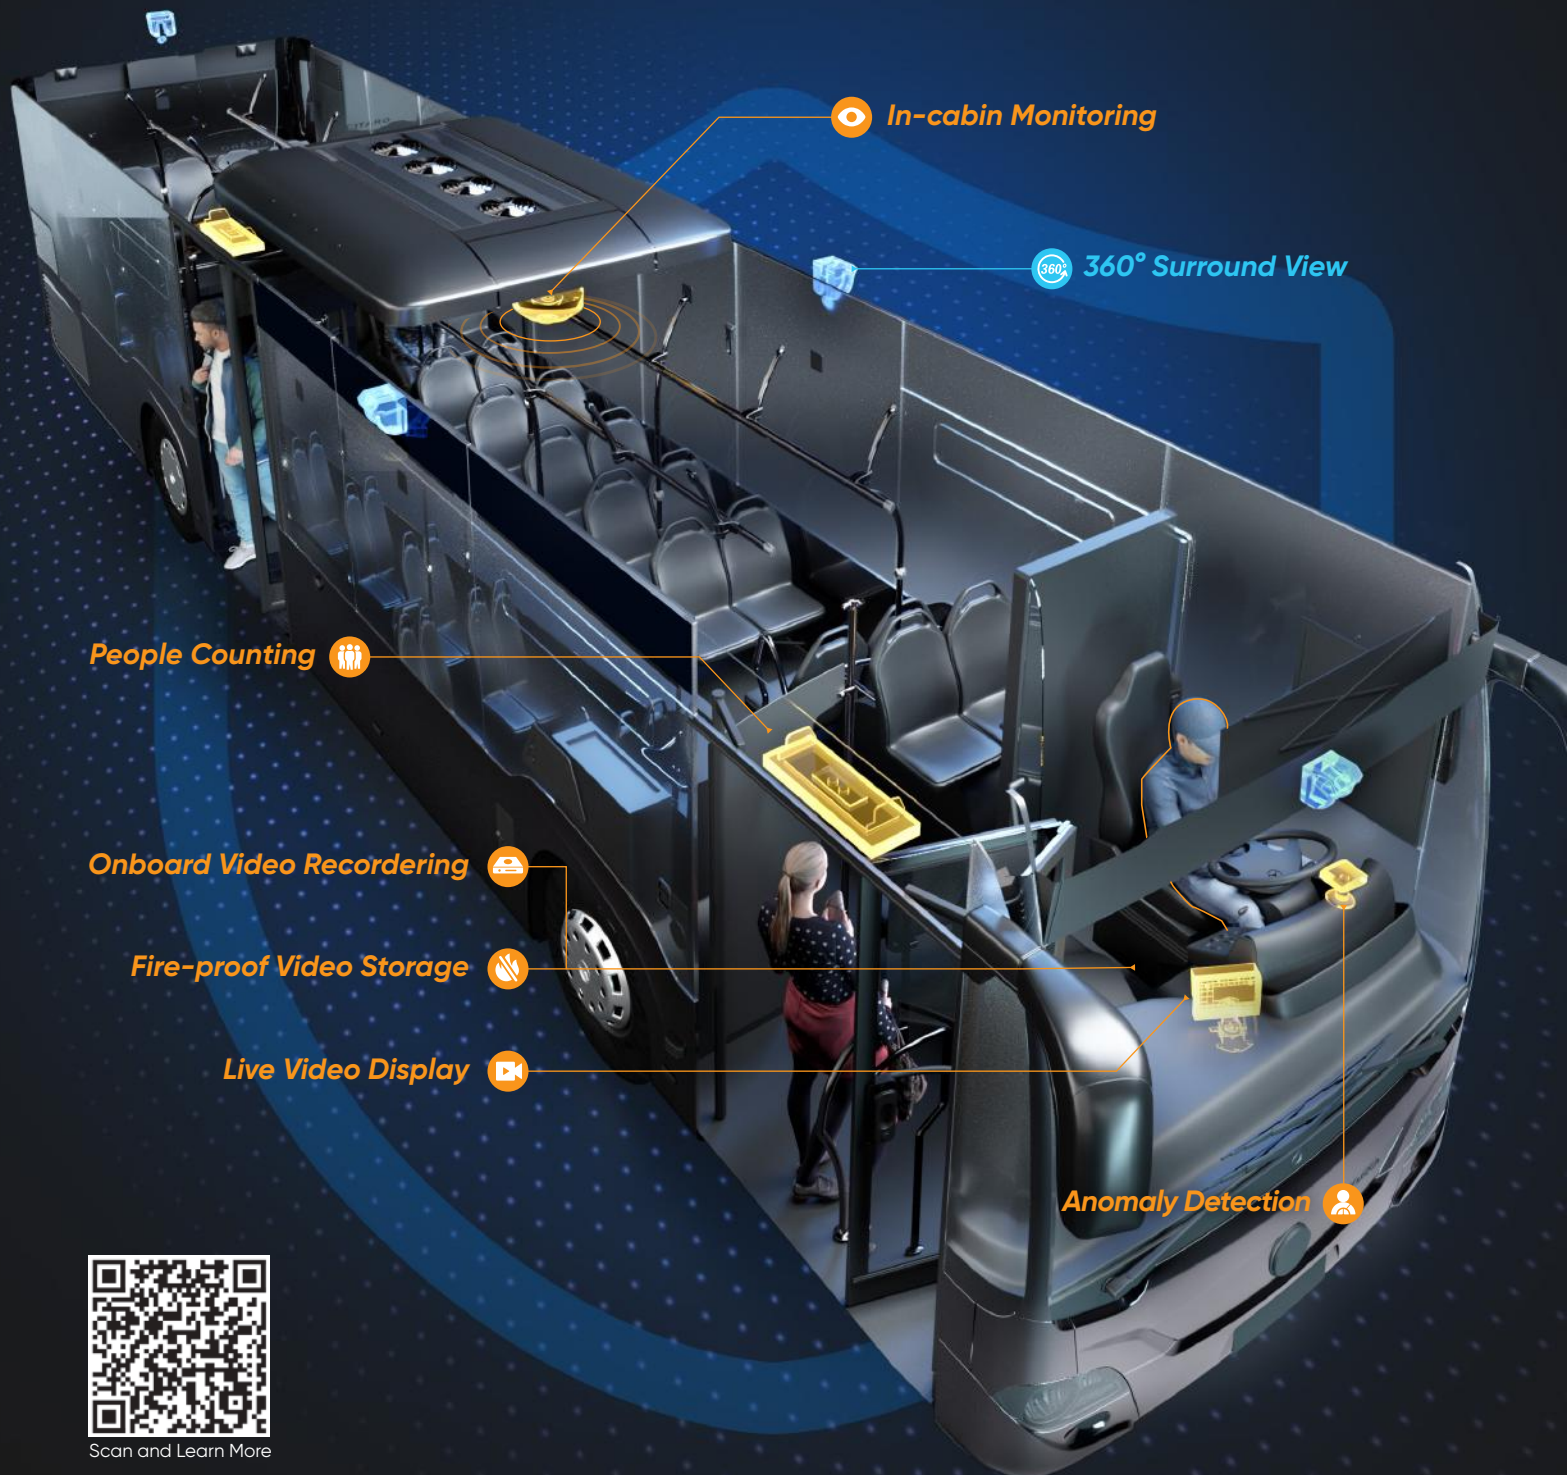

SECURITY IS ALL AROUND

Onboard Security Solution for **Buses** 

- 360° video coverage, inside and out
- An AI camera reminds the driver to drive safely
- Counting passengers in real time to optimize operations
- Robust data storage resists fire, water, and impacts

Scan and Learn More