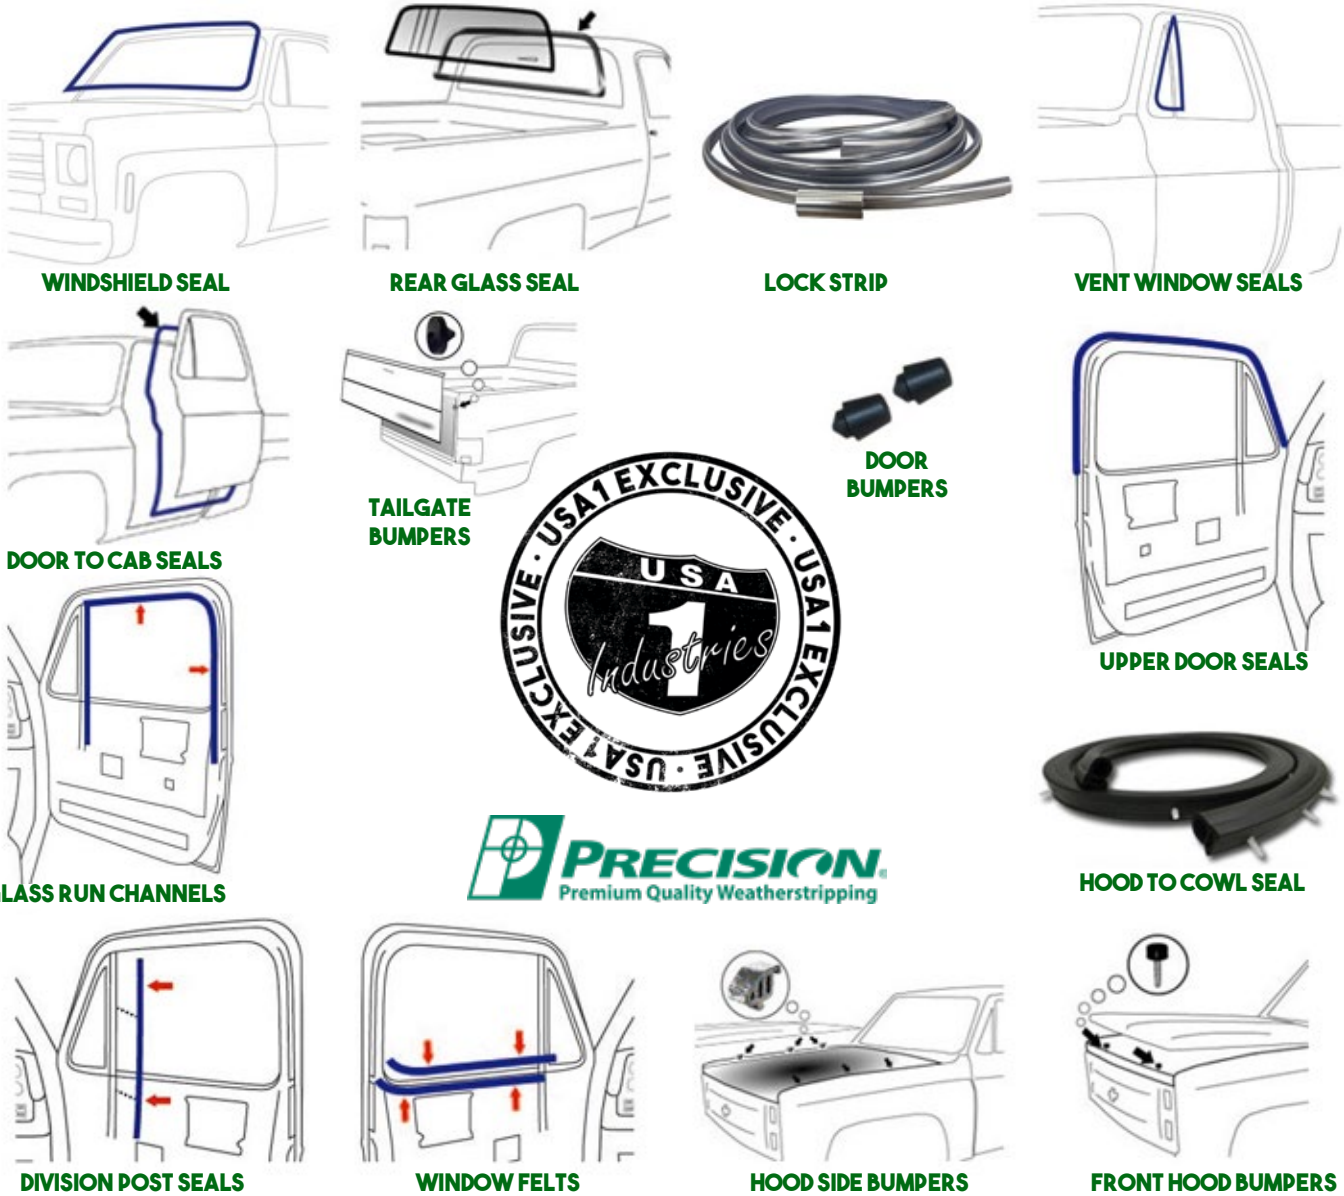

1973-87 COMPLETE WEATHERSTRIP KIT