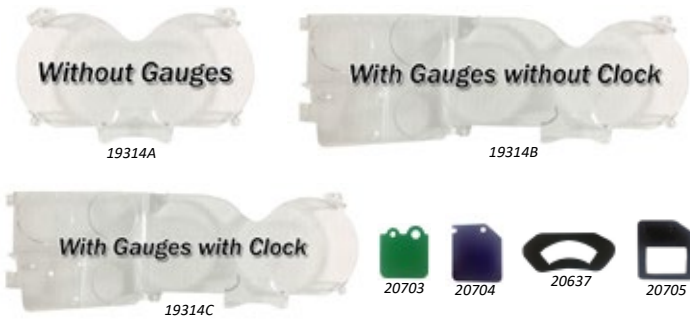

1973-87 DASH INSTRUMENT LENSES

- 19314A 1973-80 Chevy & GMC Truck Dash Instrument Lens, Without Gauges $44.95
- 19314B 1973-80 Chevy & GMC Truck Dash Instrument Lens, With Gauges & Without Clock.....$54.95
- 19314C 1973-80 Chevy & GMC Truck Dash Instrument Lens, With Gauges & With Clock $54.95
- 19315C 1981-87 Chevy & GMC Truck Dash Instrument Lens, With Gauges & With Clock $54.95
- 20704 1973-87 Chevy & GMC Truck Dash High Beam Blue Lens $4.95
- 20703 1973-87 Chevy & GMC Truck Dash Turn Signal Green Lens $3.95
- 20637 1973-87 Chevy & GMC Fullsize Truck Dash Speedometer/Tach Lens Foam Spacer $2.95
- 20705 1973-87 Chevy & GMC Truck Dash High Beam Foam Spacer $2.95