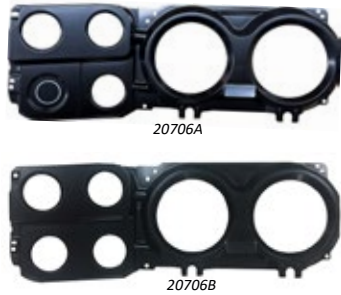

1973-87 GAUGE BLACK SURROUND BEZEL

- 20706A 1973-87 Fullsize Chevy & GMC Truck Gauge Black Surround Bezel, 3 Gauge Holes $64.95
- 20706B 1973-87 Fullsize Chevy & GMC Truck Gauge Black Surround Bezel, 4 Gauge Holes $64.95

1978-80 TACHOMETER CONVERSION KIT

KIT INCLUDES: Factory style tachometer, Tachometer mounting bracket, Gauge cluster housing, Printed circuit board, Small fuel gauge (goes in bottom left corner), Printed circuit clips for fuel gauge, Black Gauge Surround Bezel, Factory style tachometer harness & Hardware Kit