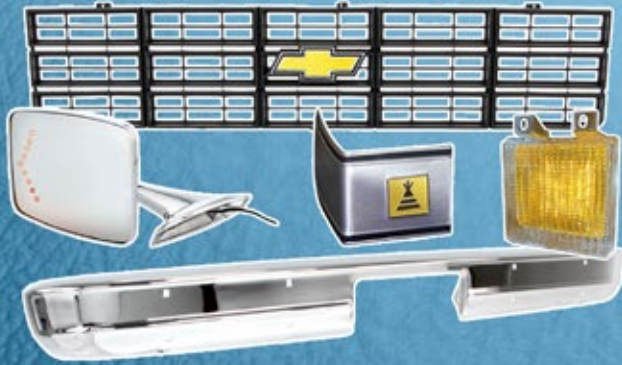

USA 1 Industries • 1206 Springwood Church Rd. • Gibsonville, NC 27249

U.S. POSTAGE PAID
GIBSONVILLE, NC
PERMIT NO. 5
ZIP CODE 27249

**GRILLES, HEADLIGHT BEZELS,
MOLDING & TRIM**

**SEAT COVERS, DOOR PANELS,
CARPET, DASH PADS & INTERIOR
PARTS**