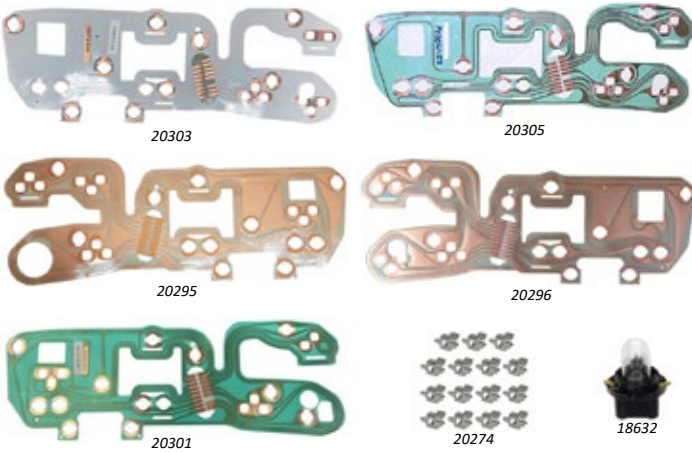

1973-87 PRINTED CIRCUIT BOARDS

- **20298** 1973-75 Fullsize Chevy & GMC Truck Printed Circuit with Gauges w/o Tach.....$84.95
- **20303** 1973-75 Fullsize Chevy & GMC Truck Printed Circuit with Gauges with Tach.....$69.95
- **20300A** 1976 Fullsize Chevy & GMC Truck Printed Circuit with Gauges w/o Tach, (with one or no indicator light).....$84.95
- **20300B** 1976 Printed Circuit with Gauges w/o Tach, (with 2 Indicator Lights).....$84.95
- **20304** 1976 Printed Circuit with Gauges with Tach.....$84.95
- **20294** 1976-87 Fullsize Chevy & GMC Truck Printed Circuit w/o Gauges.....$84.95
- **20301** 1977 Fullsize Chevy & GMC Truck Printed Circuit with Gauges w/o Tach.....$84.95
- **20305** 1977 Fullsize Chevy & GMC Truck Printed Circuit with Gauges with Tach.....$69.95
- **20306** 1978-80 Fullsize Chevy & GMC Truck Printed Circuit with Gauges with Tach.....$84.95
- **20302** 1978-80 Fullsize Chevy & GMC Truck Printed Circuit with Gauges w/o Tach.....$59.95
- **20295** 1981-87 Fullsize Chevy & GMC Truck Printed Circuit Board with Gauges w/o Tach.....$54.95
- **20296** 1981-87 Fullsize Chevy & GMC Truck Printed Circuit Board with Gauges and Tach.....$54.95
- **20274** 1973-87 Fullsize Chevy & GMC Truck Printed Circuit Retaining Clips, Set of 15.....$15.95
- **18632** 1967-87 Fullsize Chevy & GMC Truck Dash Bezel Instrument Panel Bulb with socket.....$4.95