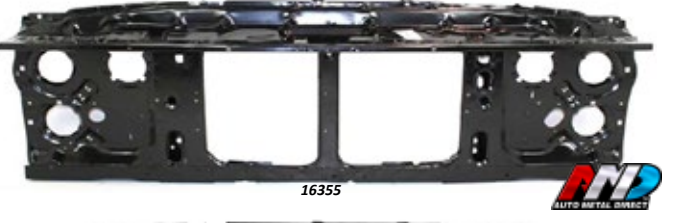

1973-89 TRANSMISSION MODULATOR LINES

Pickup Truck

- 21436A 1973-80 Chevy & GMC Truck, T-350 Trans Modulator Line, OE Steel $24.95
- 21436B 1973-80 Chevy & GMC Truck, T-350 Trans Modulator Line, Stainless Steel $34.95
- 21437A 1973-80 Chevy & GMC Truck, T-400 Trans Modulator Line, OE Steel $24.95
- 21437B 1973-80 Chevy & GMC Truck, T-400 Trans Modulator Line, Stainless Steel $34.95
- 21516A 1981-87 Chevy & GMC Truck, T-400 Trans Modulator Line, Small Block, OE Steel $24.95
- 21516B 1981-87 Chevy & GMC Truck, T-400 Trans Modulator Line, Small Block, Stainless Steel $34.95
- 21517A 1981-87 Chevy & GMC Truck, T-400 Trans Modulator Line, Big Block, OE Steel $24.95
- 21517B 1981-87 Chevy & GMC Truck, T-400 Trans Modulator Line, Big Block, Stainless Steel $34.95
- 19433 1973-87 Fullsize Chevy & GMC Truck Turbo 350 Transmission Vacuum Modulator Bracket $14.95

Blazer & Suburban