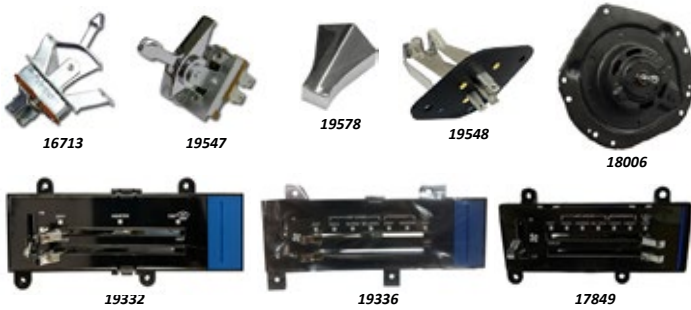

1973-87 HEATER & AC BLOWER

Heater & AC Switches

- **16713** 1973-82 Fullsize Chevy & GMC Truck Heater Fan Blower Switch $15.95
- **19547** 1973-82 Fullsize Chevy & GMC Truck Fan Blower Switch with AC $49.95
- **19331** 1974-80 Fullsize Chevy & GMC Truck Heater Control Assembly without AC, 3speed $114.95
- **19332** 1974-82 Fullsize Chevy & GMC Truck Heater Control Assembly without AC, 4speed $114.95
- **19970** 1983-87 Fullsize Chevy & GMC Truck Fan Blower Switch with AC $15.95
- **19578** 1973-87 Fullsize Chevy & GMC Truck Heater & AC Control Knob $9.95

Blower Motors

- **18006** 1978-87 Fullsize Chevy & GMC Truck Blower Motor with AC .. $29.95
- **19548** 1973-87 Fullsize Chevy & GMC Truck Fan Blower Resistor with AC $19.95

1985-87 NEUTRAL SAFETY SWITCHES

- **20265** 1985-87 Fullsize Chevy & GMC Truck Neutral Safety Switch, Manual $14.95