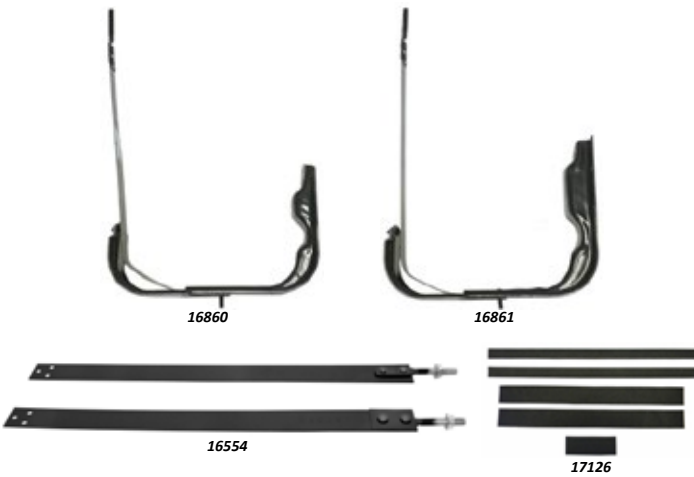

1973-87 GAS TANK BRACES & STRAPS

1973-87 FUEL PUMP TO CARBURETOR LINES

1. **Truck**
2. **16860** 1973-87 Chevy & GMC Truck Gas Tank Mounting Bracket & Strap Front $62.95
   - **16861** 1973-87 Chevy & GMC Truck Gas Tank Mounting Bracket & Strap Rear $62.95
   - **17126** 1973-87 Chevy & GMC Truck Gas Tank Insulation Set..... $10.95
   - **16554** 1973-87 Chevy & GMC Truck Gas Tank Straps, Pair $29.95
3. **Blazer, Jimmy & Suburban**
4. **16555** 1973-91 Fullsize Chevy Suburban, Blazer & GMC Jimmy Gas Tank Straps (w/ 25 gal.) Pair $39.95
   - **16556** 1973-91 Fullsize Chevy Suburban, Blazer & GMC Jimmy Gas Tank Straps (w/ 31 gal.) Pair $39.95
   - **16557** 1974-91 Fullsize Chevy & GMC Suburban Gas Tank Straps (w/ 40 gal.) Pair $44.95