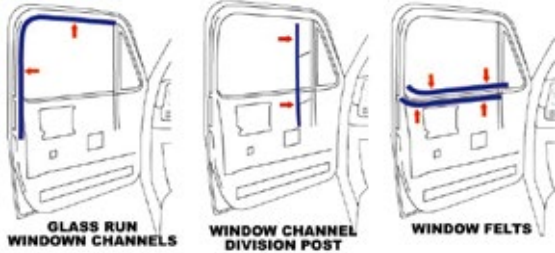

1973-87 DOOR WEATHERSTRIPPING KIT

USA1's front door seal kit will save you money!
Kit Includes: Inner/Outer 4pc Beltline Window Felt Kit, 2 Upper Glass Run Channels, 2 Front Glass Run Channels, and 2 Press-On Door Weatherstrips. Also fits front doors on Crew Cab Pickups as well as Blazer & Jimmy models.

- 16213K 1973-80 Chevy & GMC Truck Front Door Weatherstripping Kit $145.00
- 16215K 1973-80 Fullsize Chevy & GMC Truck Rear Door Weatherstripping Kit, CREW CAB $139.95
- 16214K 1981-87 Chevy & GMC Truck Front Door Weatherstripping Kit $149.00
- 16216K 1981-91 Fullsize Chevy & GMC Truck Rear Door Weatherstripping Kit, CREW CAB $139.95