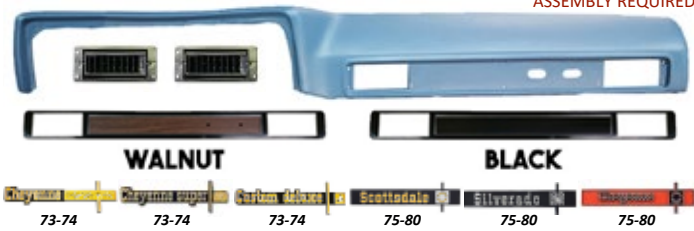

1973-80 VINYL DASH PAD KITS

ASSEMBLY REQUIRED

73-74 Cheyenne, Black Mldg.		73-74 Cheyenne, Walnut Mldg.			
20488A	73-74 BLACK	$699.95	20488H	73-74 BLACK	$699.95
20488B	73-74 PEARL GRAY	$799.95	20488I	73-74 PEARL GRAY	$799.95
20488C	73-74 CHARCOAL	$799.95	20488J	73-74 CHARCOAL	$799.95
20488D	73-74 SLATE BLUE	$799.95	20488K	73-74 SLATE BLUE	$799.95
20488E	73-74 SLATE GREEN	$799.95	20488L	73-74 SLATE GREEN	$799.95
20488F	73-74 SADDLE	$799.95	20488M	73-74 SADDLE	$799.95

73-74 Cheyenne Super, Black Mldg.		73-74 Cheyenne Super, Walnut Mldg.			
20489A	73-74 BLACK	$699.95	20489H	73-74 BLACK	$699.95
20489B	73-74 PEARL GRAY	$799.95	20489I	73-74 PEARL GRAY	$799.95
20489C	73-74 CHARCOAL	$799.95	20489J	73-74 CHARCOAL	$799.95
20489D	73-74 SLATE BLUE	$799.95	20489K	73-74 SLATE BLUE	$799.95
20489E	73-74 SLATE GREEN	$799.95	20489L	73-74 SLATE GREEN	$799.95
20489F	73-74 SADDLE	$799.95	20489M	73-74 SADDLE	$799.95

73-74 Custom Deluxe, Black Mldg.		73-74 Custom Deluxe, Walnut Mldg.			
20490G	73-74 BLACK	$699.95	20490H	73-74 BLACK	$699.95
20490F	73-74 PEARL GRAY	$799.95	20490I	73-74 PEARL GRAY	$799.95
20490E	73-74 CHARCOAL	$799.95	20490J	73-74 CHARCOAL	$799.95
20490D	73-74 SLATE BLUE	$799.95	20490K	73-74 SLATE BLUE	$799.95
20490C	73-74 SLATE GREEN	$799.95	20490L	73-74 SLATE GREEN	$799.95
20490B	73-74 SADDLE	$799.95	20490M	73-74 SADDLE	$799.95

75-76 Cheyenne, Black Mldg.		75-76 Cheyenne, Walnut Mldg.			
20491A	75-76 BLACK	$699.95	20491I	75-76 BLACK	$699.95
20491B	1975 GRAY	$799.95	20491J	1975 GRAY	$799.95
20491C	75-76 RED	$799.95	20491K	75-76 RED	$799.95
20491D	75-76 BLUE	$799.95	20491L	75-76 BLUE	$799.95
20491E	75-76 GREEN	$799.95	20491M	75-76 GREEN	$799.95
20491F	75-76 SAND	$799.95	20491N	75-76 SAND	$799.95
20491G	75-76 SADDLE	$799.95	20491O	75-76 SADDLE	$799.95

77-78 Cheyenne, Black Mldg.		77-78 Cheyenne, Walnut Mldg.			
20484A	77-78 BLACK	$699.95	20484H	77-78 BLACK	$699.95
20484B	77-78 BLUE	$799.95	20484I	77-78 BLUE	$799.95
20484C	77-78 GREEN	$799.95	20484J	77-78 GREEN	$799.95
20484D	77-78 RED	$799.95	20484K	77-78 RED	$799.95
20484E	77-78 BUCKSKIN	$799.95	20484L	77-78 BUCKSKIN	$799.95
20484F	77-78 ORANGE	$799.95	20484M	77-78 ORANGE	$799.95

75-76 Silverado, Aluminum Mldg.		77-80 Silverado, Aluminum Mldg.			
20492A	75-76 BLACK	$699.95	20429A	77-80 BLACK	$699.95
20492B	1975 GRAY	$799.95	20429B	77-80 BLUE	$799.95
20492C	75-76 RED	$799.95	20429C	77-80 GREEN	$799.95
20492D	75-76 BLUE	$799.95	20429D	77-80 RED	$799.95
20492E	75-76 GREEN	$799.95	20429E	77-80 BUCKSKIN	$799.95
20492F	75-76 SAND	$799.95	20429F	77-80 ORANGE	$799.95
20492G	75-76 SADDLE	$799.95			

75-76 Scottsdale, Black Mldg.		75-76 Scottsdale, Walnut Mldg.			
20493A	75-76 BLACK	$699.95	20493I	75-76 BLACK	$699.95
20493B	1975 GRAY	$799.95	20493J	1975 GRAY	$799.95
20493C	75-76 RED	$799.95	20493K	75-76 RED	$799.95
20493D	75-76 BLUE	$799.95	20493L	75-76 BLUE	$799.95
20493E	75-76 GREEN	$799.95	20493M	75-76 GREEN	$799.95
20493F	75-76 SAND	$799.95	20493N	75-76 SAND	$799.95
20493G	75-76 SADDLE	$799.95	20493O	75-76 SADDLE	$799.95