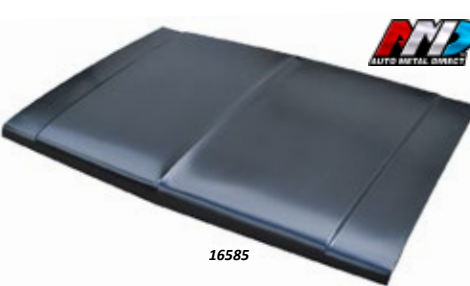

1973-87 HOODS & HINGES

16584

20826

16316

16317

16585

20789

Protect your hood from kinking!
Install these metal braces that extend
your trucks hood hinge support!