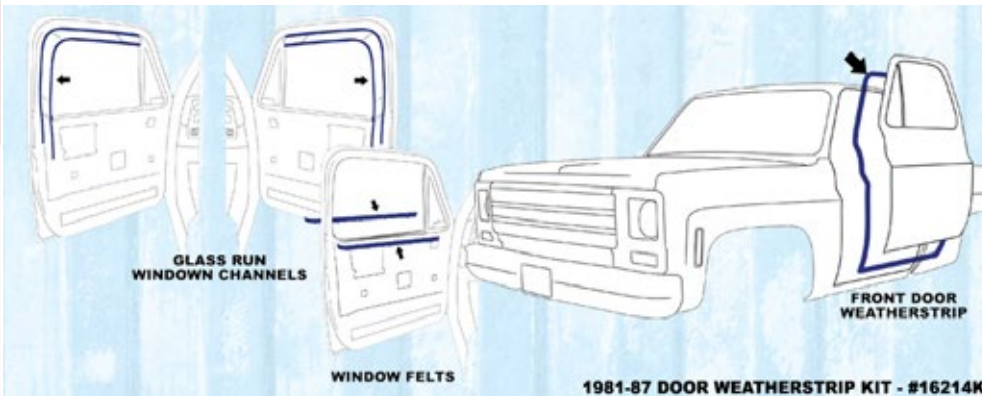

1981-87 DOOR WEATHERSTRIP KIT - #16214K

**NEW PAINT JOB?
TRUCK BEEN IN A
BARN SINCE 1990?**

**NOW IS THE TIME TO REPLACE YOUR
RUBBER SEALS AND WEATHERSTRIPS!**

**CHECK OUR WEATHERSTRIP SECTION
FOR DIFFERENT KITS DEPENDING ON
WHAT YOU NEED TO DO.**