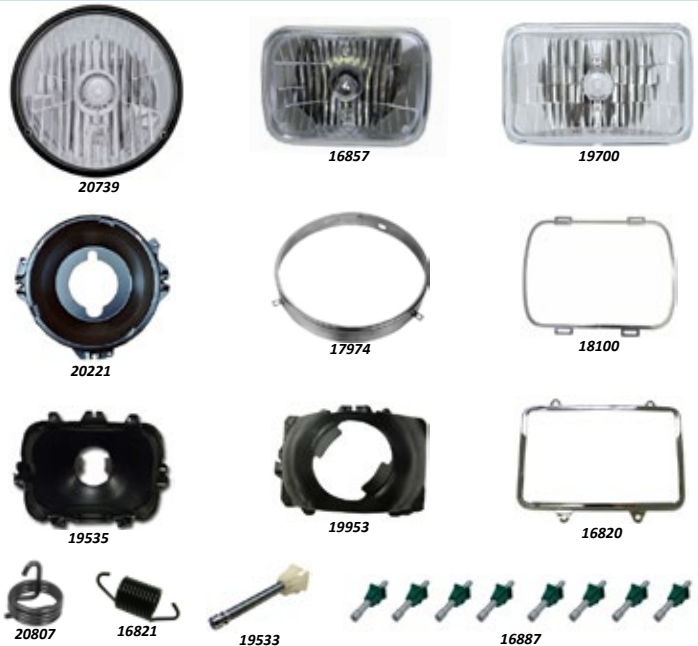

1973-87 HEADLIGHTS

Headlights

- 20739 1973-80 Fullsize Chevy & GMC Custom Clear Round 7" Single Headlight, Each..... $44.95
- 16857 1980 Fullsize Chevy & GMC Truck Custom Clear Rectangular Single Headlight $39.95
- 19700 1981-87 Fullsize Chevy & GMC Truck Custom Clear Dual Headlight, Upper..... $44.95
- 19701 1981-87 Fullsize Chevy & GMC Truck Custom Clear Dual Headlight, Lower..... $44.95

Adjusters & Hardware

- 20807 1973-80 Chevy & GMC Truck Headlight Adjuster Spring $3.45
- 16821 1980-87 Chevy & GMC Truck Headlight Adjuster Spring $3.29
- 19533 1979-87 Chevy & GMC Truck Single Square Headlight Adjustment Screw & Lug Kit $7.45
- 16887 1981-87 Chevy & GMC Truck Dual Headlight Adjuster Screw & Lug Kit $14.95

Buckets & Trim

- 20221 1973-80 Chevy & GMC Truck Headlight Mounting Bucket $39.95
- 17974 1973-80 Chevy & GMC Truck Headlight Retainer Ring, Each ... $11.95
- 18100 1980-87 Chevy & GMC Truck Single Headlight Retainer Ring... $12.95
- 19535 1980-87 Chevy & GMC Truck Single Headlight Bucket $24.95
- 19953 1981-87 Chevy & GMC Truck Dual Headlight Bucket Lower, Left..... $24.95
- 19954 1981-87 Chevy & GMC Truck Dual Headlight Bucket Lower, Right..... $24.95
- 19951 1981-87 Chevy & GMC Truck Dual Headlight Bucket Upper, Left..... $24.95
- 19952 1981-87 Chevy & GMC Truck Dual Headlight Bucket Upper, Right..... $24.95
- 16820 1981-87 Chevy & GMC Truck Dual Headlight Retainer Ring..... $15.95