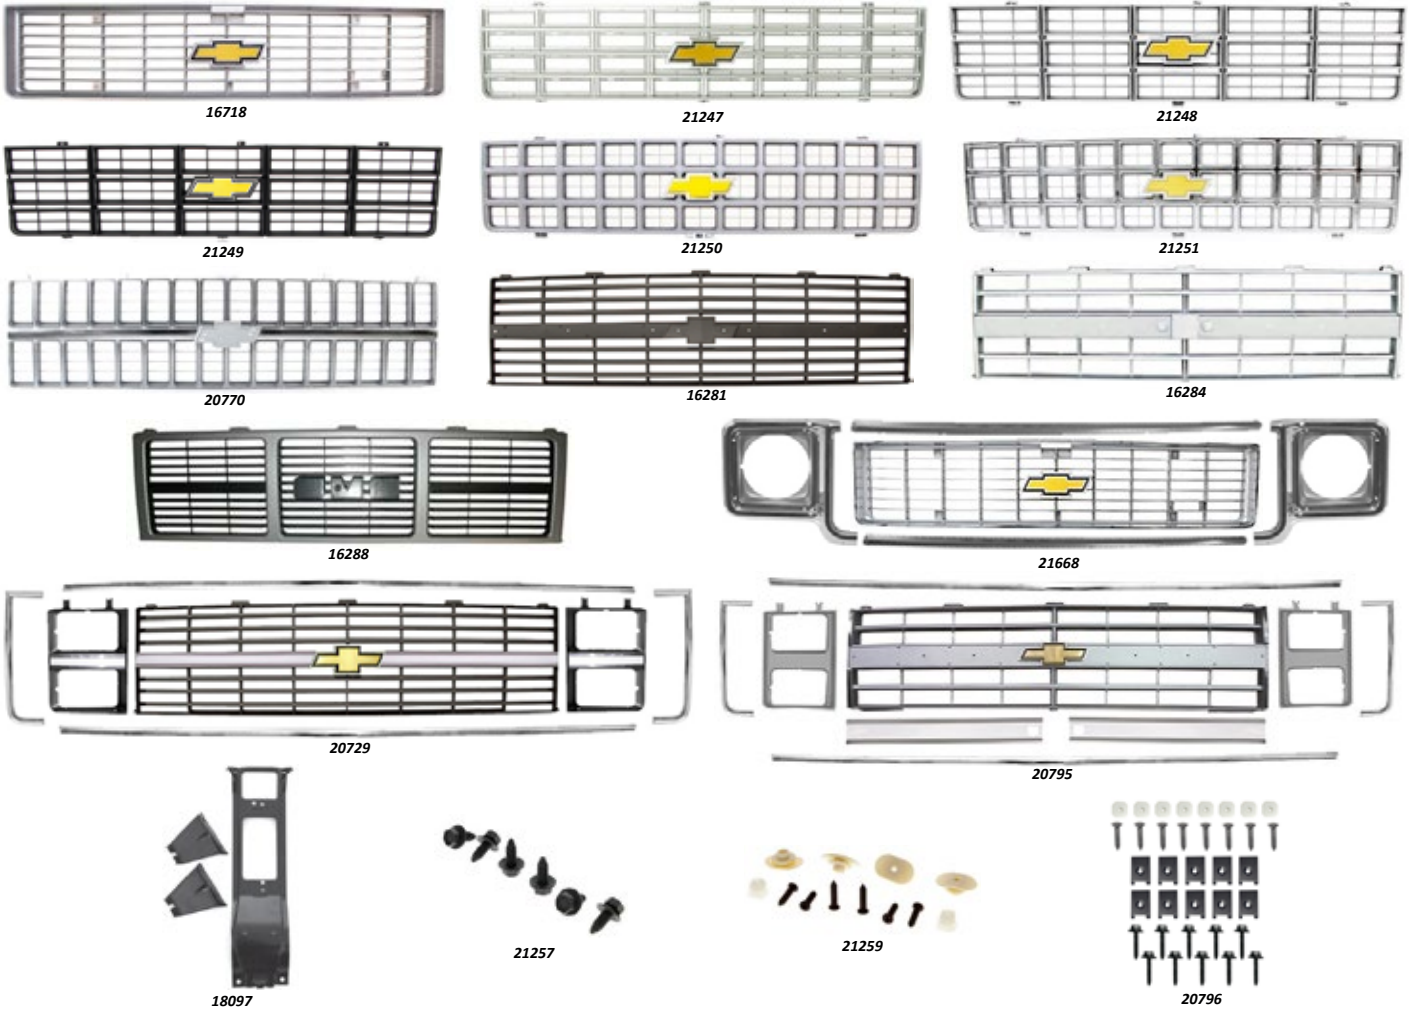

**SMALL HUMP ONE
PIECE FLOOR
MATS FOR YOUR
SQUAREBODY
TRUCK!
WITH OR
WITHOUT
SILVERADO
LOGO.**

1973-87 FRONT GRILLES

EXTERIOR TRIM

16718	1973-74 Chevy Truck Front Grille w/Foil Bowtie Emblem, Factory Style.....\$179.95	20770	1981-82 Chevy Truck Chrome Front Grille, Factory Style.....\$189.95
16719	1973-74 Chevy Truck Front Grille w/Foil Bowtie Emblem, Chrome, Factory Style.....\$244.95	20958	1985-87 Chevy Truck Front Grille w/ Single Headlight, Factory Style.....\$119.95
21247	1975-76 Chevy Truck Front Grille w/Foil Bowtie Emblem, Factory Style.....\$224.95	Hardware	
21248	1977-79 Chevy Truck Front Grille w/Foil Bowtie Emblem, Factory Style, Argent Gray.....\$179.95	18097	1973-74 Fullsize Chevy & GMC Truck Grille Bracket Set.....\$79.95
21249	1977-79 Chevy Truck Front Grille w/Foil Bowtie Emblem, Factory Style, Black.....\$179.95	21257	1973-80 Chevy & GMC Grille Support Bracket to Core Support Hardware Kit.....\$9.95
21250	1980 Chevy Truck Front Grille w/Foil Bowtie Emblem, Factory Style, Argent Silver.....\$179.95	21259	1973-80 Chevy & GMC Grille Hardware Kit, 12 pcs.....\$14.95
21251	1980 Chevy Truck Front Grille w/Foil Bowtie Emblem, Factory Style, Chrome.....\$254.95	20796	1981-87 Fullsize Chevy & GMC Truck Grille Attaching Kit.....\$14.95