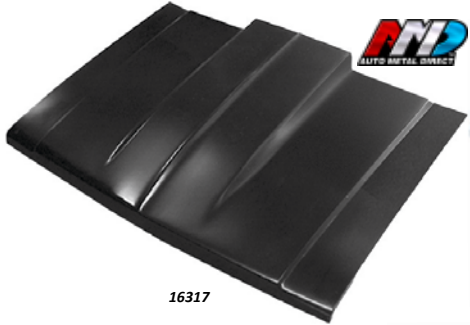

1973-87 HOODS & HINGES

16584

20826

16316

16317

16585

20789

Protect your hood from kinking!
Install these metal braces that extend
your trucks hood hinge support!