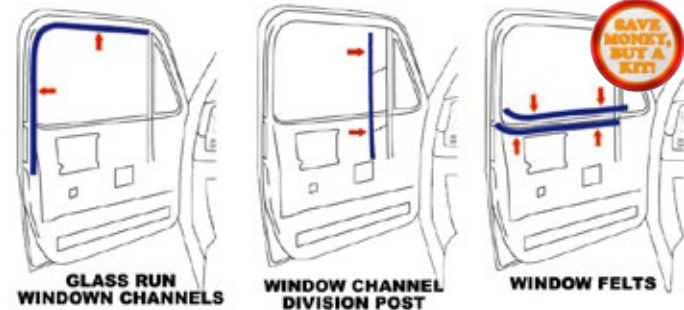

1973-87 WINDOW FELT & WINDOW CHANNEL KIT

This kit offers all 4 Beltline Window Felts & 2pc. Glass Run Channels, and 2 division post seals. They install around the front side windows and seal the glass from weather and stops window rattles. Notice: 1981-87 Kit has 1 piece run channels

- 16199K 1973-80 Chevy & GMC Truck Window Felt & Window Channel Kit $99.95
- 16203K 1973-80 Fullsize Chevy & GMC Truck Rear Door Window Felt & Window Channel Kit, CREW CAB $89.00
- 16200K 1981-87 Chevy & GMC Truck Window Felt & Window Channel Kit $99.95
- 16204K 1981-91 Fullsize Chevy & GMC Truck Rear Door Window Felt & Window Channel Kit, CREW CAB $89.00