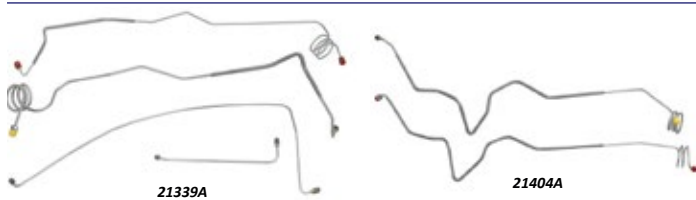

1973-87 FRONT BRAKE LINES

1. **OE Steel**
2. 21339A 1973-80 Chevy & GMC Truck Front Brake Line Set, Manual Disc Brakes, 2wd, 1/2 Ton, OE Steel $84.95
   - 21342A 1973-80 Chevy & GMC Truck Front Brake Line Set, Power Disc Brakes, 2wd, 1 Ton, OE Steel $84.95
   - 21343A 1973-80 Chevy & GMC Truck Front Brake Line Set, Power Disc Brakes, 2wd, 1 Ton, Diesel, OE Steel.....$84.95
   - 21340A 1973-80 Chevy & GMC Truck Front Brake Line Set, Power Disc Brakes, 2wd, 1/4 Ton, OE Steel $84.95
   - 21341A 1973-80 Chevy & GMC Truck Front Brake Line Set, Power Disc Brakes, 2wd, 3/4 Ton, OE Steel $84.95
   - 21383A 1973-80 Chevy & GMC Truck Front Brake Line Set, Power Disc Brakes, 4wd, 1/2 Ton, OE Steel $84.95
   - 21384A 1973-80 Chevy & GMC Truck Front Brake Line Set, Power Disc Brakes, 4wd, 3/4 Ton, OE Steel $84.95
   - 21366A 1981-87 Chevy & GMC Truck Front Brake Line Set, Power Disc Brakes, 2wd, 3/4 Ton, OE Steel $84.95
   - 21404A 1981-87 Chevy & GMC Truck Front Brake Line Set, Power Disc Brakes, 4wd, 1/2 Ton, OE Steel $84.95
   - 21405A 1981-87 Chevy & GMC Truck Front Brake Line Set, Power Disc Brakes, 4wd, 3/4 Ton, OE Steel $84.95
   - 21365A 1981-87 Chevy & GMC Truck Front Brake Line Set, PowerDisc Brakes, 2wd, 1/2 Ton, OE Steel $84.95

1. **Stainless Steel**
2. 21339B 1973-80 Chevy & GMC Truck Front Brake Line Set, Manual Disc Brakes, 2wd, 1/2 Ton, OE Steel $99.95
   - 21342B 1973-80 Chevy & GMC Truck Front Brake Line Set, Power Disc Brakes, 2wd, 1 Ton, OE Steel $99.95
   - 21343B 1973-80 Chevy & GMC Truck Front Brake Line Set, Power Disc Brakes, 2wd, 1 Ton, Diesel, OE Steel.....$99.95
   - 21340B 1973-80 Chevy & GMC Truck Front Brake Line Set, Power Disc Brakes, 2wd, 1/4 Ton, OE Steel $99.95
   - 21341B 1973-80 Chevy & GMC Truck Front Brake Line Set, Power Disc Brakes, 2wd, 3/4 Ton, OE Steel $99.95
   - 21383B 1973-80 Chevy & GMC Truck Front Brake Line Set, Power Disc Brakes, 4wd, 1/2 Ton, OE Steel $99.95
   - 21384B 1973-80 Chevy & GMC Truck Front Brake Line Set, Power Disc Brakes, 4wd, 3/4 Ton, OE Steel $99.95
   - 21366B 1981-87 Chevy & GMC Truck Front Brake Line Set, Power Disc Brakes, 2wd, 3/4 Ton, OE Steel $99.95
   - 21404B 1981-87 Chevy & GMC Truck Front Brake Line Set, Power Disc Brakes, 4wd, 1/2 Ton, OE Steel $99.95
   - 21405B 1981-87 Chevy & GMC Truck Front Brake Line Set, Power Disc Brakes, 4wd, 3/4 Ton, OE Steel $99.95
   - 21365B 1981-87 Chevy & GMC Truck Front Brake Line Set, PowerDisc Brakes, 2wd, 1/2 Ton, OE Steel $99.95