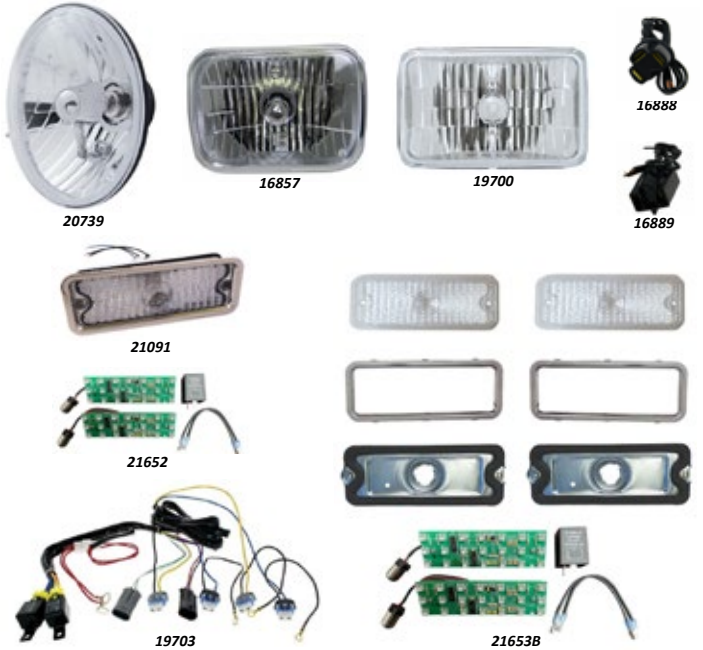

1973-87 HEADLIGHT & PARKING LIGHTS

Headlights

- **20739** 1973-80 Fullsize Chevy & GMC Custom Clear Round 7" Single Headlight, Each $44.95
- **16857** 1980 Fullsize Chevy & GMC Truck Custom Clear Rectangular Single Headlight, Each $39.95
- **19700** 1981-87 Fullsize Chevy & GMC Truck Custom Clear Dual Headlight, Upper $44.95
- **19701** 1981-87 Fullsize Chevy & GMC Truck Custom Clear Dual Headlight, Lower $44.95

Parking lights

- **21091** 1973-80 Chevy & GMC Truck Deluxe Clear Parking Light Assembly, Left $79.95
- **21092** 1973-80 Chevy & GMC Truck Deluxe Clear Parking Light Assembly, Right $79.95
- **21652** 1973-79 Chevy & GMC Truck Parking Light LED Conversion Kit $79.95
- **21653A** 1973-79 Chevy & GMC Truck Parking Light LED Assembly With Trim, Amber $199.95
- **21653B** 1973-79 Chevy & GMC Truck Parking Light LED Assembly With Trim, Clear $199.95
- **16858** 1980 Chevy & GMC Truck Front Parking Light Assembly, Single Square Headlight, Left $29.95
- **16859** 1980 Chevy & GMC Truck Front Parking Light Assembly, Single Square Headlight, Right..... $29.95
- **19562** 1981-82 Chevy & GMC Truck Parking Light Assembly, Left $34.95
- **19563** 1981-82 Chevy & GMC Truck Parking Light Assembly, Right.... $34.95
- **16312** 1983-87 Chevy & GMC Truck Front Parking Light Assembly, Dual Headlights, Left..... $27.50
- **16313** 1983-87 Chevy & GMC Truck Front Parking Light Assembly, Dual Headlights, Right $27.50
- **16568** 1983-87 Chevy & GMC Truck Front Parking Light Assembly, Single Headlight. Left or Right $29.95

Harnesses

- **19703** 1981-87 Fullsize Chevy & GMC Truck Heavy Duty Headlight Harness, Dual Headlight (for modern high output lighting) $32.95
- **16888** 1981-87 Fullsize Chevy & GMC Truck Dual Headlight Wiring Pigtail Upper $3.99
- **16889** 1981-87 Fullsize Chevy & GMC Truck Dual Headlight Wiring Pigtail Lower $3.99
- **21760** 2 Pin Electronic Flasher Module..... $12.95