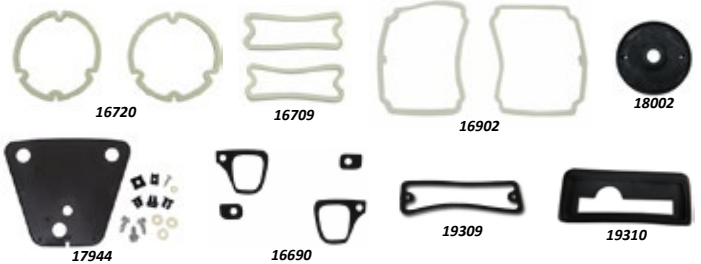

1973-87 PAINT SEALS/LENS GASKETS

- **16720** 1967-76 Fullsize Chevy & GMC Stepside Truck Tail Light Lens Gaskets, Pair.....$3.95
- **16709** 1973-80 Fullsize Chevy & GMC Truck Front Parking lens Gaskets, pair.....$7.95
- **16710** 1973-80 Fullsize Chevy & GMC Truck Paint Gasket Kit $15.95
- **16902** 1973-87 Fullsize Chevy & GMC Fleetside Truck Tail Light Lens Gaskets, pair.....$4.99
- **16690** 1973-87 Fullsize Chevy & GMC Truck Outside Door Handle Gaskets, Set ..$9.95
- **19309** 1973-87 Fullsize Chevy & GMC Truck Cargo Light Lens Gasket $4.95
- **19310** 1973-87 Fullsize Chevy & GMC Truck Cargo Light Mounting Pad.....$7.95
- **17944** 1973-87 Fullsize Chevy & GMC Truck "Large Style" Outside Rearview Mirror Gasket and Hardware.....$3.95
- **18017** 1973-87 Fullsize Chevy & GMC Truck Door Lock Cylinder Gaskets, Each .....$ .75
- **18002** 1973-87 Fullsize Chevy & GMC Truck Cab Roof Lens Gasket, Each $5.95