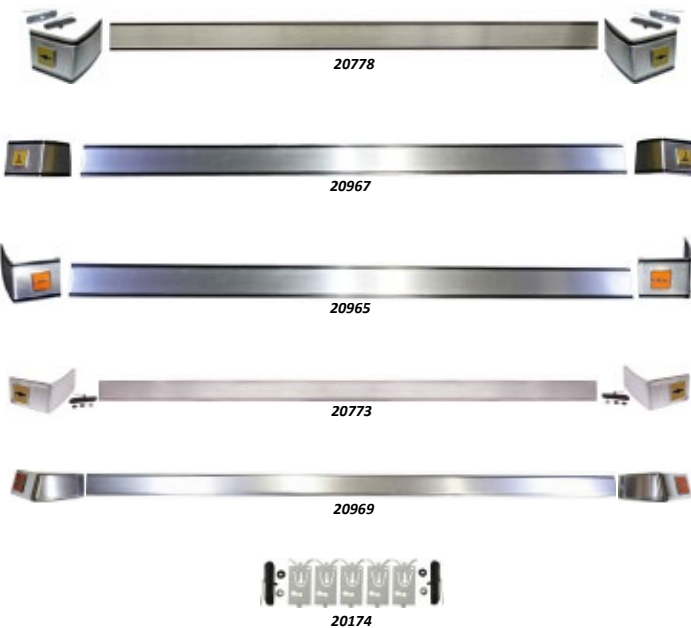

1973-87 CAB BACK PANEL MOLDING

- 20776 1973-80 Fullsize Chevy Truck Back Cab Corner Molding, with Bowtie, Left $64.95
- 20777 1973-80 Fullsize Chevy Truck Back Cab Corner Molding, with Bowtie, Right $64.95
- 20778 1973-80 Fullsize Chevy Truck Back Cab Molding Kit, with Bowtie Emblems $204.95
- 19370 1973-80 Fullsize Chevy & GMC Truck Back Center Molding, W/Clips $79.95
- 20967 1973-80 Fullsize Chevy Truck Back Cab Molding Kit, with Camper Special Emblems, Yellow Stripe $299.95
- 20968 1973-80 Fullsize Chevy Truck Back Cab Molding Kit, with Camper Special Emblems, Black Stripe $319.95
- 20965 1973-80 Fullsize Chevy Truck Back Cab Molding Kit, with GMC Emblems, Black Stripe $279.95
- 20966 1973-80 Fullsize Chevy Truck Back Cab Molding Kit, with GMC Emblems, Yellow Stripe $299.95
- 20774 1981-87 Fullsize Chevy Truck Back Cab Corner Molding, with Bowtie, Left $59.95
- 20775 1981-87 Fullsize Chevy Truck Back Cab Corner Molding, with Bowtie, Right $59.95
- 20773 1981-87 Fullsize Chevy Truck Back Cab Molding Kit, with Bowtie Emblems $169.95
- 20969 1981-87 Fullsize GMC Truck Back Cab Molding Kit, with GMC Emblems $194.95
- 20970 1981-87 Fullsize GMC Truck Back Cab Molding Kit, with CAMPER SPECIAL Emblems $199.95
- 19366 1981-87 Fullsize Chevy & GMC Truck Cab Center Molding, W/Clips $69.95
- 20944 1973-80 Fullsize Chevy & GMC Truck Back Cab Molding Plastic Clip Set $14.95
- 20174 1981-87 Fullsize Chevy & GMC Truck Back Cab Molding Clip Set $25.00