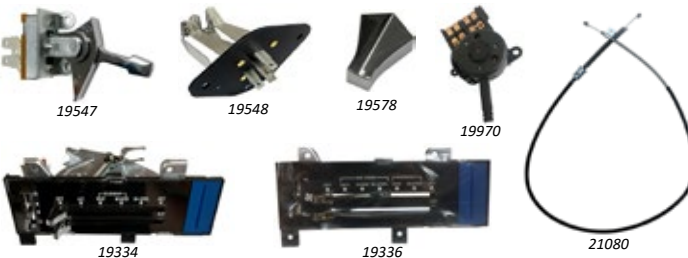

1973-87 TEMPERATURE CONTROL

- **19547** 1973-82 Chevy & GMC Truck Fan Blower Switch with AC.....$49.95
- **19548** 1973-87 Chevy & GMC Truck Fan Blower Motor Resistor with AC $19.95
- **19578** 1973-87 Chevy & GMC Truck Heater & AC Control Knob.....$9.95
- **19970** 1983-87 Chevy & GMC Truck Fan Blower Switch with AC.....$15.95
- **21080** 1973-87 Chevy & GMC Truck Adjustable Temp Control Cable with AC.....$29.95
- **19334** 1974-75 Chevy & GMC Truck Heater & AC Control Assembly $114.95
- **19331** 1974-80 Chevy & GMC Truck Heater Control Assembly, No AC, 3 speed.....$114.95
- **19332** 1974-82 Chevy & GMC Truck Heater Control Assembly, No AC, 4 speed.....$114.95
- **19335** 1976-77 Chevy & GMC Truck Heater & AC Control Assembly $114.95
- **19336** 1977-82 Chevy & GMC Heater & AC Control Assembly.....$129.95