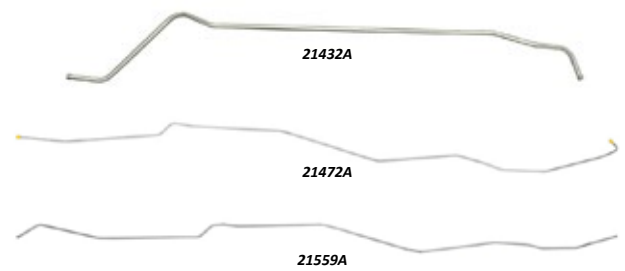

1981-87 DIESEL FUEL WATER DRAIN LINES

- 21512A 1981-87 Chevy & GMC Truck Fuel Water Drain Line, 2WD Diesel, Left, OE Steel $17.95
- 21512B 1981-87 Chevy & GMC Truck Fuel Water Drain Line, 2WD Diesel, Left, Stainless Steel $21.95
- 21511A 1981-87 Chevy & GMC Truck Fuel Water Drain Line, 2WD Diesel, Right, OE Steel $17.95
- 21511B 1981-87 Chevy & GMC Truck Fuel Water Drain Line, 2WD Diesel, Right, Stainless Steel $21.95

1973-87 FUEL RETURN LINES

1. **OE Steel**
2. 21425A 1973-80 Chevy & GMC Truck Fuel Return Line, 1/2-3/4 Ton, 1/4", OE Steel $59.95
   - 21427A 1973-80 Chevy & GMC Truck Fuel Return Line, 2 Door Dually, 1/4", OE Steel $59.95
   - 21426A 1973-80 Chevy & GMC Truck Fuel Return Line, 4 Door Crew Cab, 1/4", OE Steel $59.95
   - 21472A 1973-80 Chevy & GMC Truck Fuel Return Line, 4WD, 3/8", OE Steel $59.95
   - 21451A 1973-80 Chevy & GMC Truck Fuel Return Line, Suburban, 1/4", OE Steel $74.95
   - 21442A 1973-80 Chevy Blazer & GMC Jimmy 2WD, Fuel Return Line, 1/4", OE Steel $64.95
   - 21478A 1973-80 Chevy Blazer & GMC Jimmy 4WD, Fuel Return Line, 1/4", OE Steel $69.95
   - 21581A 1981-86 Chevy Blazer & GMC Jimmy 4WD, Fuel Return Line, 1/4", Carbureted, OE Steel $69.95
   - 21510A 1981-87 Chevy & GMC Truck 4 Door Crew Cab 1/4" Return Lines, OE Steel $24.95
   - 21502A 1981-87 Chevy & GMC Truck Fuel Return Line, 1/2 Ton, 1/4", OE Steel $59.95
   - 21560A 1981-87 Chevy & GMC Truck Fuel Return Line, 4WD, 1 Ton, Carbureted, 1/4", OE Steel $69.95
   - 21559A 1981-87 Chevy & GMC Truck Fuel Return Line, 4WD, 1/2-3/4 Ton, Carbureted, 1/4", OE Steel $59.95
   - 21520A 1981-87 Chevy Blazer & GMC Jimmy 2WD, Fuel Return Line, 1/4", OE Steel $59.95
   - 21534A 1981-89 Chevy & GMC Suburban Fuel Return Line, 2WD, 1/4", OE Steel $74.95
   - 21590A 1981-89 Chevy & GMC Suburban Fuel Return Line, 4WD, 1/4", OE Steel $74.95
   - 21503A 1987 Chevy & GMC Truck Fuel Return Line, 1/2 Ton, Fuel Injection, 5/16", OE Steel $114.95
   - 21567A 1987 Chevy & GMC Truck Fuel Return Line, 4WD, Fuel Injection, 5/16", Dual Tanks, OE Steel $99.95
   - 21566A 1987 Chevy & GMC Truck Fuel Return Line, 4WD, Fuel Injection, Single Tank, 5/16", OE Steel $99.95
   - 21582A 1987-89 Chevy Blazer & GMC Jimmy 4WD, Fuel Return Line, 5/16", Fuel Injected, OE Steel $114.95