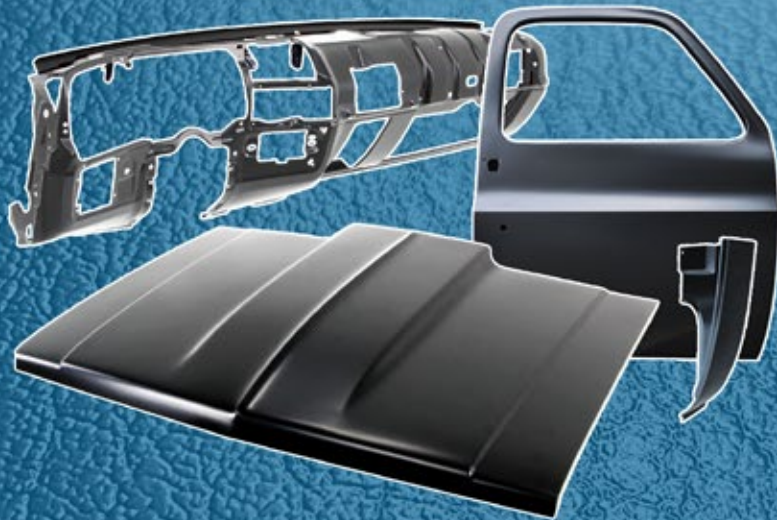

**HOODS, FENDERS, BED PATCHES
FLOOR PANS, CAB CORNERS**