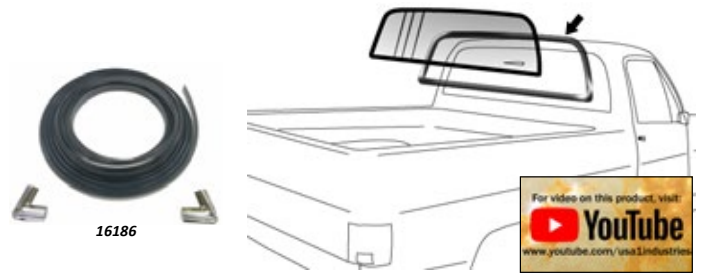

1973-87 REAR GLASS SEALS

- **16184** 1973-87 Fullsize Chevy & GMC Truck Rear Glass Seal w/o Trim Channel.....$54.95
- **16185** 1973-87 Fullsize Chevy & GMC Truck Rear Glass Seal with Trim Channel.....$49.95
- **16186** 1973-87 Fullsize Chevy & GMC Truck Chrome Rear Window Trim Lockstrip w/2 Corner Joints.....$29.95
- **20031** Chevy & GMC Truck Weatherstrip Small Hook Tool with Ball..$12.95
- **20032** Chevy & GMC Truck Windshield & Rear Window Seal Chisel Stick $1.95
- **20030** Chevy & GMC Truck Windshield & Rear Window Seal Locking Strip Tool.....$11.95