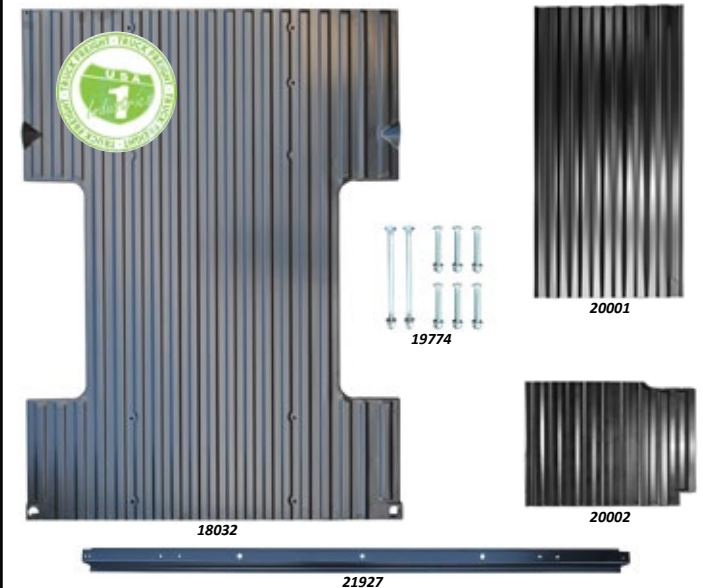

1973-87 BED FLOORS

- 20001 1973-87 Fullsize Chevy & GMC Truck Bed Floor Patch, 49" x 24"..... $39.95
- 20002 1973-87 Fullsize Chevy & GMC Truck Bed Floor Patch, Right... $39.95
- 20827 1973-87 Fullsize Chevy & GMC Truck Bed Floor Patch, Left..... $39.95
- 16446 1973-87 Fullsize Chevy & GMC Fleetside Truck Bed Floor Assembly, Shortbed..... $1154.95
- 18032 1973-87 Fullsize Chevy & GMC Fleetside Truck Bed Floor Assembly With Braces, Longbed $1295.95
- 19774 1973-87 Fullsize Chevy & GMC Fleetside Truck Bed Floor Mounting Bolt Kit $29.95
- 21927 1973-87 Chevy & GMC Truck Fleetside Bed Cross Sill $59.95
- 21928 1973-87 Chevy & GMC Truck Fleetside Bed Reinforcement Strip $49.95