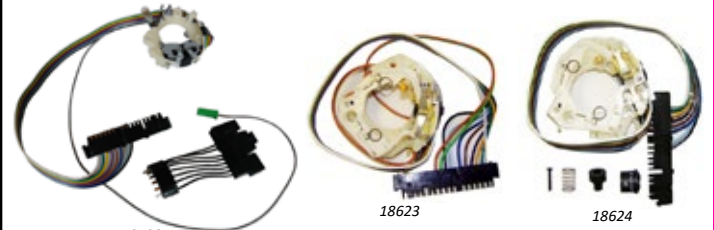

1973-87 TURN SIGNAL SWITCHES

- **19198B** 1973-76 Chevy & GMC Truck Turn Signal Switch with Tilt, Automatic.....$39.95
- **18623** 1973-76 Chevy & GMC Truck Turn Signal Switch W/O Tilt.....$49.95
- **19201** 1976 Chevy & GMC Truck Turn Signal Switch with Tilt.....$39.95
- **18624** 1977-83 Chevy & GMC Truck Turn Signal Switch, W/O Tilt.....$44.95
- **18625** 1984-87 Chevy & GMC Truck Turn Signal Switch.....$44.95