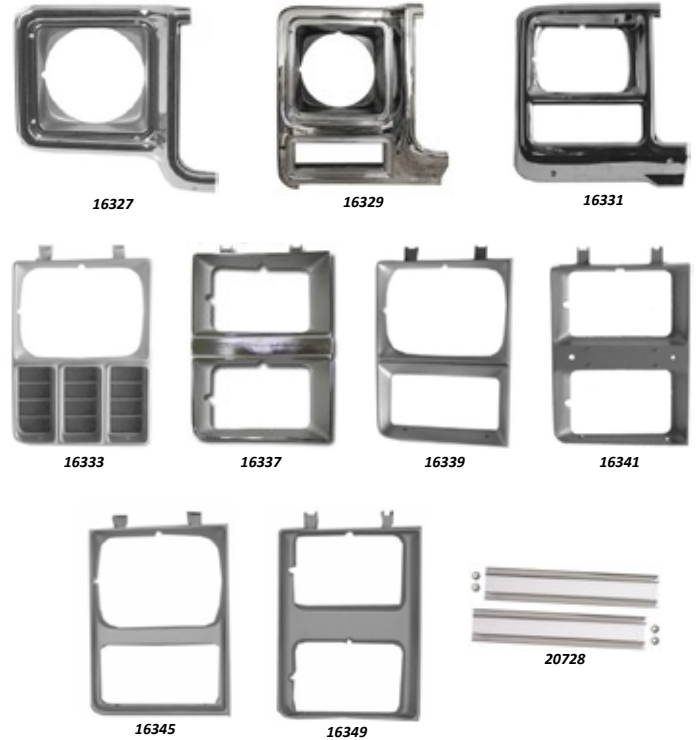

1973-87 HEADLIGHT BEZELS