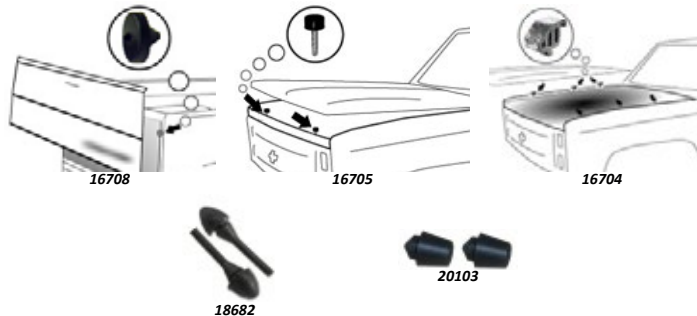

1973-87 RUBBER BUMPERS

- **16705** 1973-81 Chevy & GMC Truck Front Hood Bumpers, Pair $6.95
- **16706** 1982-87 Chevy & GMC Truck Front Hood Bumpers, Pair $8.95
- **16704** 1973-87 Chevy & GMC Truck Hood Side Bumpers, 6pcs. Set...$13.95
- **18682** 1947-87 Chevy & GMC Truck Glove Box Door Bumpers, Pair $1.50
- **20327** 1973-87 Chevy & GMC Truck Door Glass Lower Bump Stop, Pair $5.95
- **20103** 1973-87 Chevy & GMC Truck Rubber Door Bumpers, Pair $3.95
- **19311** 1979-87 Chevy & GMC Truck Gas Door Bumper, Each $3.95
- **16708** 1973-80 Chevy & GMC Truck Upper Tailgate Bumpers, Pair $7.95
- **18882** 1981-87 Chevy & GMC Truck Upper Tailgate Bumpers, Pair $13.95
- **20025** 1973-87 Chevy & GMC Truck Lower Tailgate Bumper, Each $3.95