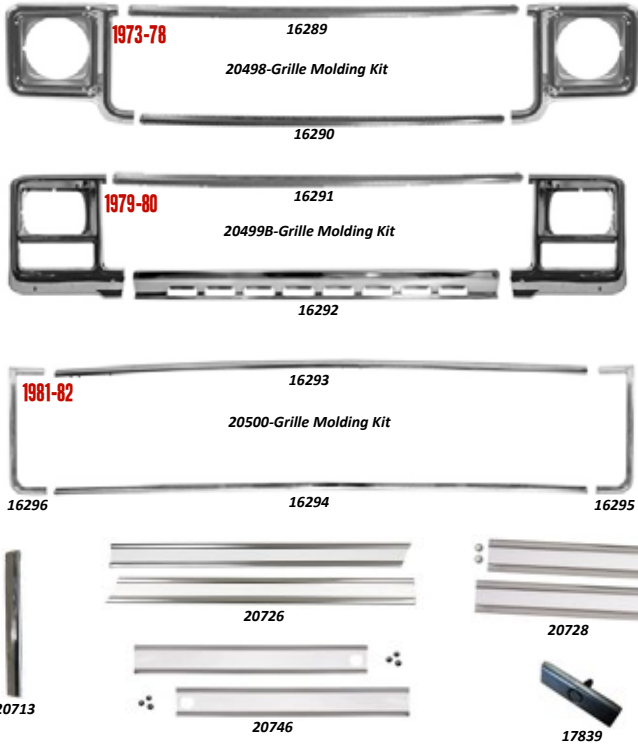

1973-87 GRILLE MOLDINGS

Grille Moldings

- 16289 1973-78 Fullsize Chevy Truck Upper Grille Molding $19.95
- 16290 1973-78 Fullsize Chevy Truck Lower Grille Molding $19.95
- 16291 1979-80 Fullsize Chevy Truck Upper Grille Molding $19.95
- 16292 1979-80 Fullsize Chevy Truck Lower Grille Molding $29.95
- 16293 1981-82 Fullsize Chevy & GMC Truck Upper Grille Molding..... $22.95
- 16294 1981-82 Fullsize Chevy & GMC Truck Lower Grille Molding..... $22.95
- 16295 1981-82 Fullsize Chevy & GMC Truck Side Grille Molding, Left $22.95
- 16296 1981-82 Fullsize Chevy & GMC Truck Side Grille Molding, Right $22.95
- 16297 1983-87 Fullsize Chevy & GMC Truck Upper Grille Molding..... $19.95
- 16298 1983-87 Fullsize Chevy & GMC Truck Lower Grille Molding..... $19.95
- 16299 1983-87 Fullsize Chevy & GMC Truck Side Grille Molding, Left..... $22.95
- 16300 1983-87 Fullsize Chevy & GMC Truck Side Grille Molding, Right $22.95
- 20726 1983-84 Fullsize Chevy & GMC Truck Center Grille Moldings for Dual Headlight Grille..... $99.95
- 20728 1983-84 Fullsize Chevy Center Headlight Bezel Horizontal Molding, Dual Headlights, Pair $62.95
- 20746 1985-87 Fullsize Chevy & GMC Truck Center Grille Moldings for Dual Headlight Grille..... $94.95
- 20713 1985-87 Fullsize Chevy Inner Grille Molding Lower, Left or Right..... $21.95
- 20711 1985-87 Fullsize Chevy Inner Grille Molding Upper, Left or Right..... $21.95
- 17839 1983-87 Fullsize Chevy & GMC Truck Upper & Lower Grille Molding Connection Clip, Each..... $2.19

1973-87 GRILLE MOLDING KITS

73-80 INCLUDES: Upper molding, Lower molding, Left & Right headlight bezel
81-87 INCLUDES: Upper molding, Lower molding, Left & Right outer molding

- 20498 1973-78 Fullsize Chevy & GMC Truck Grille Molding Kit $79.95
- 20499A 1979-80 Fullsize Chevy & GMC Truck Grille Molding Kit, with Round Headlights..... $79.95
- 20499B 1980 Fullsize Chevy & GMC Truck Grille Molding Kit, with Square Headlights..... $79.95
- 20500 1981-82 Fullsize Chevy & GMC Truck Grille Molding Kit $84.95
- 20501 1983-87 Fullsize Chevy & GMC Truck Grille Molding Kit $74.95