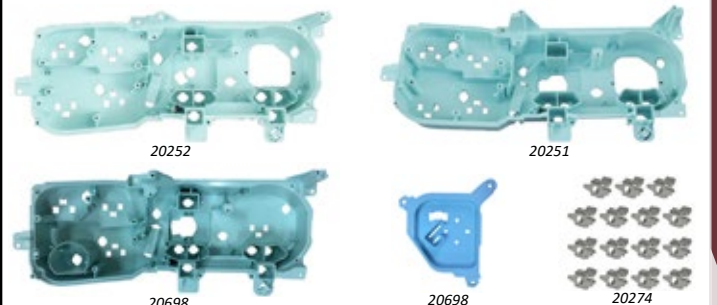

1978-87 INSTRUMENT CLUSTER BACKING PLATE

- **20252** 1978-79 Fullsize Chevy & GMC Truck Instrument Cluster Backing Plate with Gauges with Tachometer $84.95
- **20251** 1981-87 Fullsize Chevy & GMC Truck Instrument Cluster Backing Plate with Gauges with Tachometer $84.95
- **19714** 1981-87 Fullsize Chevy & GMC Truck Instrument Cluster Backing Plate with Gauges without Clock/Tachometer $77.95
- **20698** 1973-87 Fullsize Chevy & GMC Truck Instrument Cluster Tachometer Mounting Bracket $15.95
- **20274** 1973-87 Fullsize Chevy & GMC Truck Printed Circuit Retaining Clips, Set of 15 ..... $15.95

INTERIOR