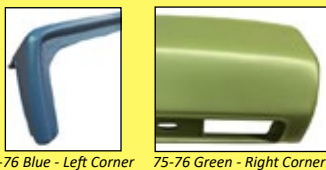

75-76 Blue - Left Corner 75-76 Green - Right Corner

19603A	73-78 BLACK	$419.95	19603N	77-78 GREEN	$519.95
19603B	73-74 PEARL GRAY	$519.95	19603O	77-78 RED	$519.95
19603C	73-74 CHARCOAL	$519.95	19603P	77-78 BUCKSKIN	$519.95
19603D	73-74 SLATE BLUE	$519.95	19603Q	77-78 ORANGE	$519.95
19603E	73-74 SLATE GREEN	$519.95	19604A	79-80 BLACK	$419.95
19603F	73-74 SADDLE	$519.95	19604B	1979 BLUE	$519.95
19603G	1975 GRAY	$519.95	19604C	1979 GREEN	$519.95
19603H	75-76 RED	$519.95	19604D	79-80 CARMINE RED	$519.95
19603I	75-76 BLUE	$519.95	19604E	79-80 CAMEL TAN	$519.95
19603J	75-76 GREEN	$519.95	19604F	79-80 MYSTIC	$519.95
19603K	75-76 SAND	$519.95	19604G	1980 BLUE	$519.95
19603L	75-76 SADDLE	$519.95	19604H	1980 GREEN	$519.95
19603M	77-78 BLUE	$519.95