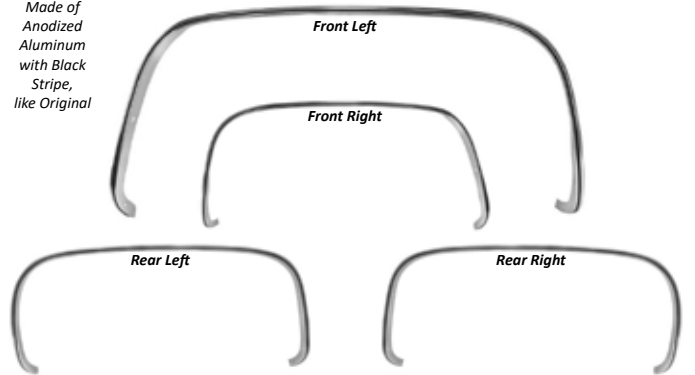

1973-87 WHEEL WELL OPENING MOLDING SET

Made of Anodized Aluminum with Black Stripe, like Original

- 16447** 1973-80 Fullsize Chevy & GMC Fleetside Truck Wheel Well Opening Moldings with Screws, Set \$64.95
- 16448** 1981-87 Fullsize Chevy & GMC Fleetside Truck Wheel Well Opening Moldings with Screws, Set \$64.95