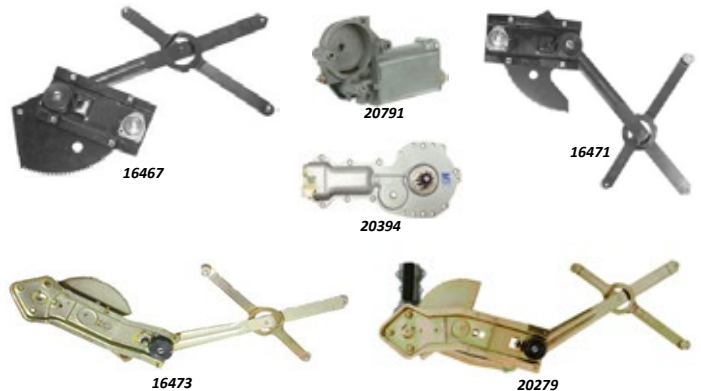

1973-87 DOOR WINDOW REGULATORS

- 16467 1973 Fullsize Chevy & GMC Truck Front Door Window Regulator, Left.....$49.95
- 16468 1973 Fullsize Chevy & GMC Truck Front Door Window Regulator, Right.....$49.95
- 16469 1974-76 Fullsize Chevy & GMC Truck Front Door Window Regulator, Left.....$49.95
- 16470 1974-76 Fullsize Chevy & GMC Truck Front Door Window Regulator, Right.....$49.95
- 16473 1977-81 Fullsize Chevy & GMC Truck Front Door Power Window Regulator, Left.....$64.95
- 16474 1977-81 Fullsize Chevy & GMC Truck Front Door Power Window Regulator, Right.....$64.95
- 16471 1977-87 Fullsize Chevy & GMC Truck Front Door Manual Window Regulator, Left.....$39.95
- 16472 1977-87 Fullsize Chevy & GMC Truck Front Door Manual Window Regulator, Right.....$39.95
- 20279 1982-87 Fullsize Chevy & GMC Truck Front Door Power Window Regulator with motor, Left.....$99.95
- 20280 1982-87 Fullsize Chevy & GMC Truck Front Door Power Window Regulator with motor, Right.....$99.95
- 16475 1982-87 Fullsize Chevy & GMC Truck Front Door Power Window Regulator without motor, Left.....$59.95
- 16476 1982-87 Fullsize Chevy & GMC Truck Front Door Power Window Regulator without motor, Right.....$59.95
- 20791 1977-81 Fullsize Chevy and GMC Truck Power Window Motor.....$119.95
- 20394 1982-87 Fullsize Chevy and GMC Truck Power Window Motor.....$59.95
- 18005 1974-87 Chevy & GMC Truck Window Regulator Roller, (call or visit online for applications).....$4.95