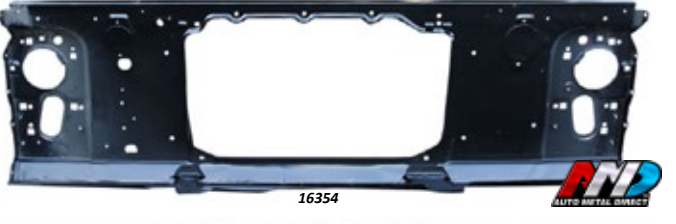

1973-89 TRANSMISSION MODULATOR LINES

Pickup Truck

- 21436A 1973-80 Chevy & GMC Truck, T-350 Trans Modulator Line, OE Steel $24.95
- 21436B 1973-80 Chevy & GMC Truck, T-350 Trans Modulator Line, Stainless Steel $34.95
- 21437A 1973-80 Chevy & GMC Truck, T-400 Trans Modulator Line, OE Steel $24.95
- 21437B 1973-80 Chevy & GMC Truck, T-400 Trans Modulator Line, Stainless Steel $34.95
- 21516A 1981-87 Chevy & GMC Truck, T-400 Trans Modulator Line, Small Block, OE Steel $24.95
- 21516B 1981-87 Chevy & GMC Truck, T-400 Trans Modulator Line, Small Block, Stainless Steel $34.95
- 21517A 1981-87 Chevy & GMC Truck, T-400 Trans Modulator Line, Big Block, OE Steel $24.95
- 21517B 1981-87 Chevy & GMC Truck, T-400 Trans Modulator Line, Big Block, Stainless Steel $34.95
- 19433 1973-87 Fullsize Chevy & GMC Truck Turbo 350 Transmission Vacuum Modulator Bracket $14.95

Blazer & Suburban