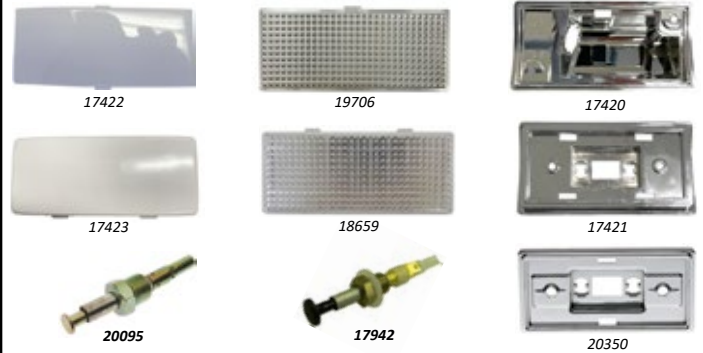

1973-87 DOME LIGHTS & LENSES

17422

19706

17420

17423

18659

17421

20095

17942

20350

- 17422 1973-84 Chevy & GMC Truck Dome Light Lens, 1st Series, White.....$4.95
- 19706 1973-84 Fullsize Chevy & GMC Truck Dome Light Lens, 1st series, Clear.....$9.95
- 17420 1973-84 Chevy & GMC Truck Dome Light Bezel Housing, 1st Series.....$14.95
- 17423 1984-87 Chevy & GMC Truck Dome Light Lens, 2nd Series, White.....$5.95
- 18659 1984-87 Fullsize Chevy & GMC Truck Dome Light Lens, 2nd series, Clear.....$9.95
- 17421 1984-87 Chevy & GMC Truck Dome Light Housing 2nd Series.....$19.95
- 20350 1973-91 Fullsize Blazer & Jimmy Dome Light Housing Bezel....$16.95
- 20095 1973-84 Chevy & GMC Truck Dome Light Door Jamb Switch...$10.95
- 17942 1985-87 Chevy & GMC Truck Dome Light Door Jamb Switch....$9.95