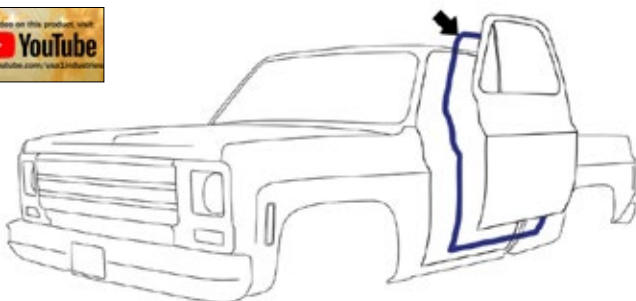

1973-87 DOOR WEATHERSTRIPS

- 16176 1973-87 Fullsize Chevy & GMC Truck Door Weatherstrip on Cab, Pair (also fits Blazer/Jimmy/Suburban/Crew Cab) $69.95
- 16178 1973-91 Fullsize Chevy & GMC Crew Cab Truck Rear Door Seal on Cab $69.95

1973-82 UPPER WEATHERSTRIP SEAL ON DOOR

This seal goes across the top of your trucks doors and seals between the upper door and the cab of the truck. Fits Chevy Reg. Cab & Crew Cab, Blazer, Suburban & GMC Jimmy. These seals help to stop wind noise and water from entering the cab. Requires weatherstrip adhesive.