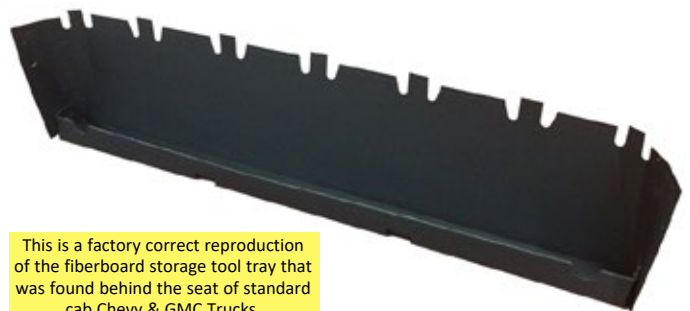

1973-87 BEHIND SEAT STORAGE TOOL TRAY

This is a factory correct reproduction of the fiberboard storage tool tray that was found behind the seat of standard cab Chevy & GMC Trucks.

- **17667** 1973-87 Fullsize Chevy & GMC Truck Behind Seat Storage Tool Tray $109.95