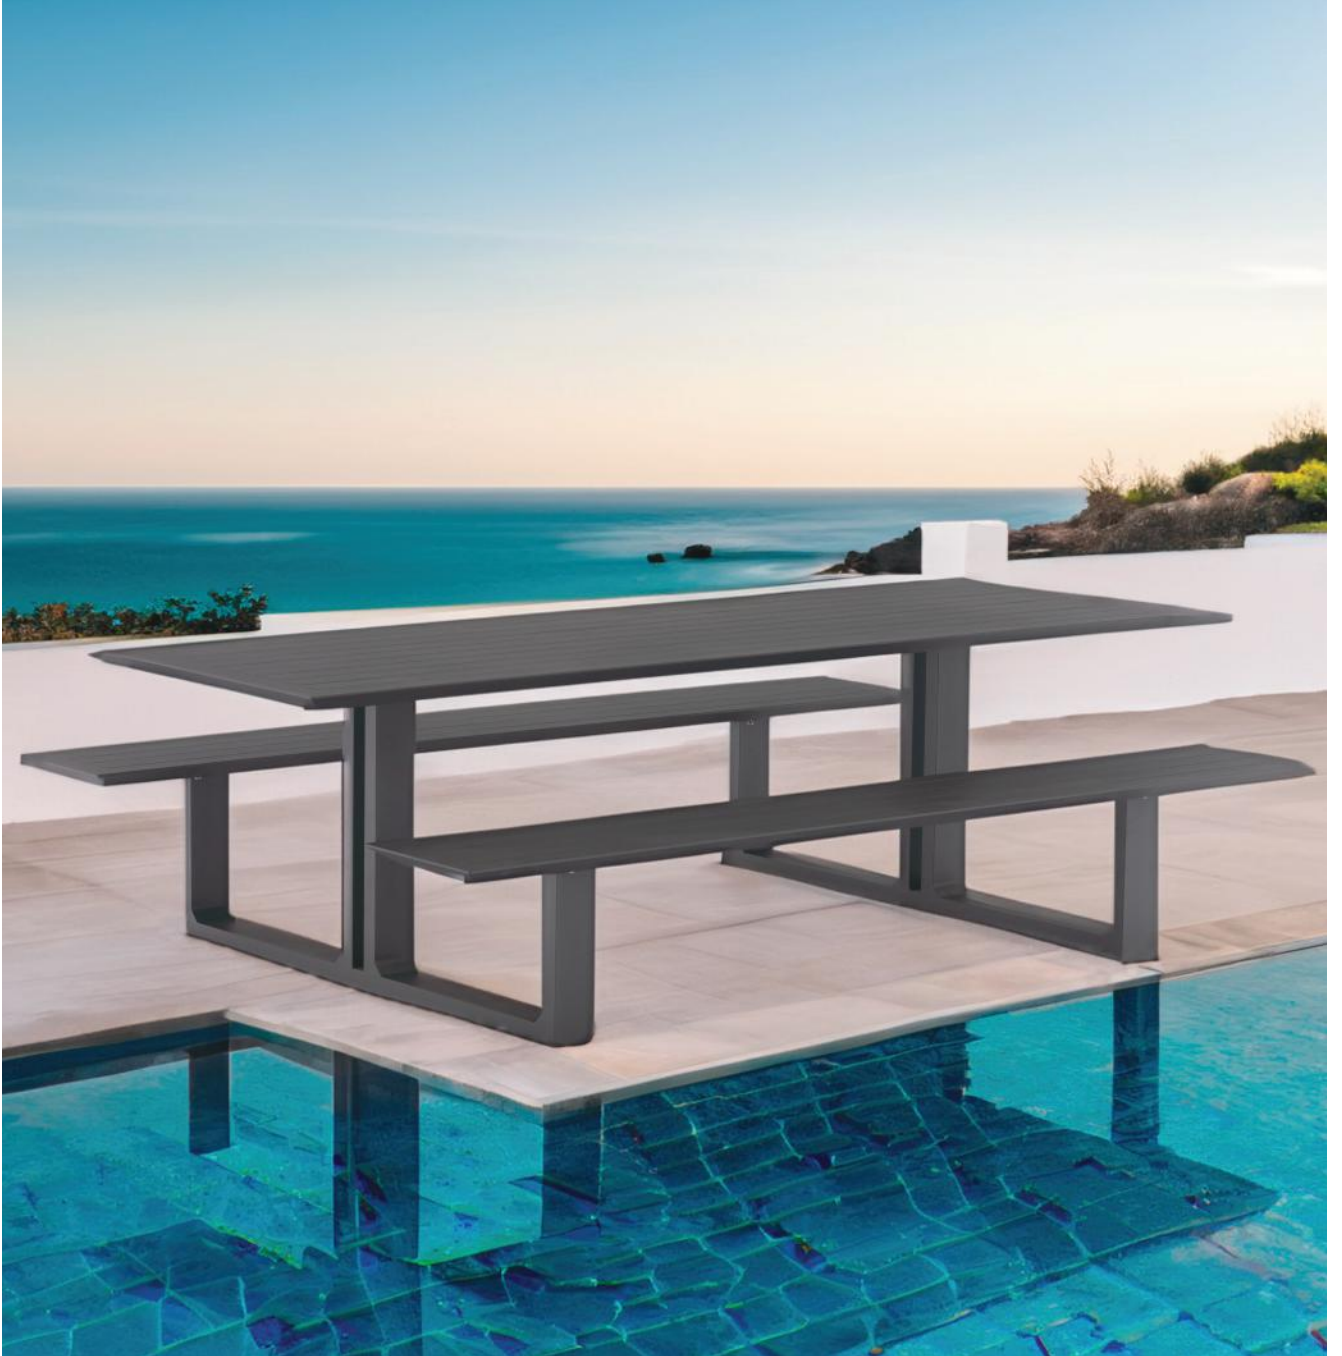

Cabo picnic table Charcoal