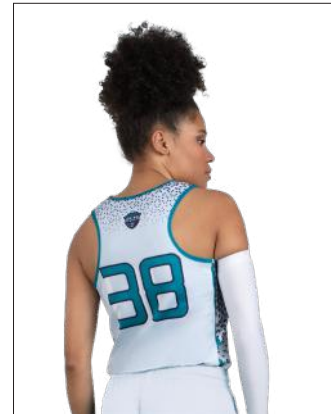

FULLY  
REVERSIBLE

Over and Back  
228325

Over and Back  
228326

RACERBACK

COORDINATING ADULT | YOUTH  
**228125 | 228225**

LADIES FREESTYLE SUBLIMATED  
LIGHTWEIGHT REVERSIBLE JERSEY

**228325** Ladies XS-3XL MSRP 70.50