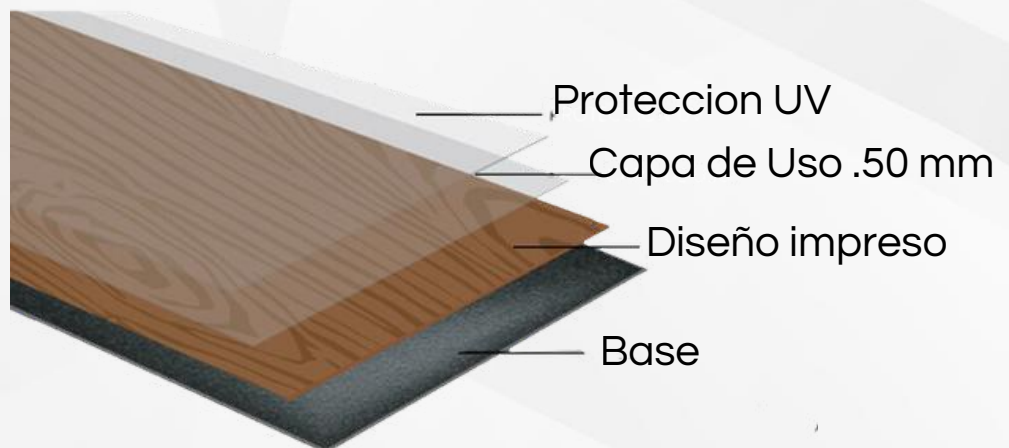

COLECCIÓN GLAM

Disponible en tonos que van desde los cálidos marrones hasta los frescos grises, cada opción ha sido cuidadosamente seleccionada para complementar cualquier estilo de decoración. Además, su fácil instalación flotada permite renovar tus espacios sin complicaciones.

- Espesor total: 3 mm
- Pieza: 17.78 X 121.92 cm
- Pieza por caja: 18 pzas
- Área de la caja: 3.902 m²
- Capa de uso: 0.50 mm
- Garantía: 10 años