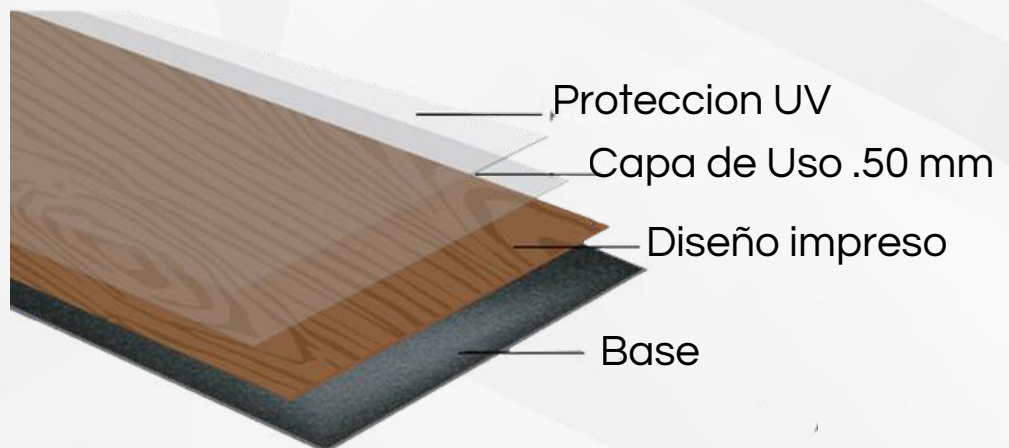

COLECCIÓN GLAM

Disponibile en tonos que van desde los cálidos marrones hasta los frescos grises, cada opción ha sido cuidadosamente seleccionada para complementar cualquier estilo de decoración. Además, su fácil instalación flotada permite renovar tus espacios sin complicaciones.

- Espesor total: 3 mm
- Pieza: 17.78 X 121.92 cm
- Pieza por caja: 18 pzas
- Área de la caja: 3.902 m²
- Capa de uso: 0.50 mm
- Garantía: 10 años

121.92 cm