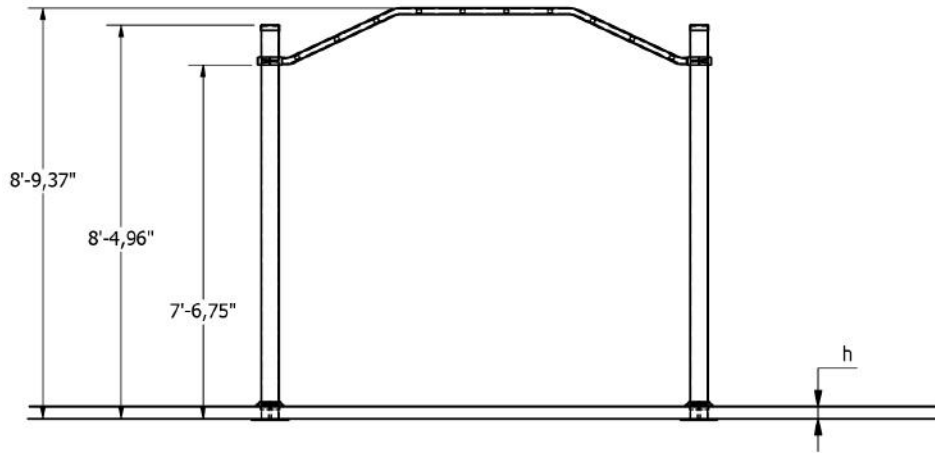

Muscle Groups Focus

Trapeze Ladder

The trapeze ladder is a special fitness device for performing hanging. The hang is a basic free-weight exercise, which in fact strengthens the entire musculature of the body. The trapeze ladder, unlike the horizontal ladder, also has ascending sections, which, when suspended, provide users with a greater level of difficulty, making the workout more enjoyable.

Attributes

Product code	1-1-045
Certificate	EN 16630, ASTM F3101
Age group	14 + years
Capacity	2 people
Max. weight load	218.26 lbs
Type	Calisthenics
Difficulty level	Hard

Side View

Plan View

Installation information

Number of installers (concrete)	At least 2 people
Total installation time (concrete)	60-120 min.
Number of installers (equipment)	At least 4 people
Total installation time (equipment)	30-60 min.
Excavation volume	28,25 ft ³
Concrete volume	28,25 ft ³
Size of the base structure	4pc 19.69 x 19.69 x 31.5 „
Anchoring options	In-ground or surface
In combined structures, the volume of concrete required varies.	

Technical specification

Safety surface area	Around 4.92 ft radius
Net weight	127.87 lbs
Material	S235
Critic fall height	62.99"
Color options	

For more color options, discuss with your sales representative.