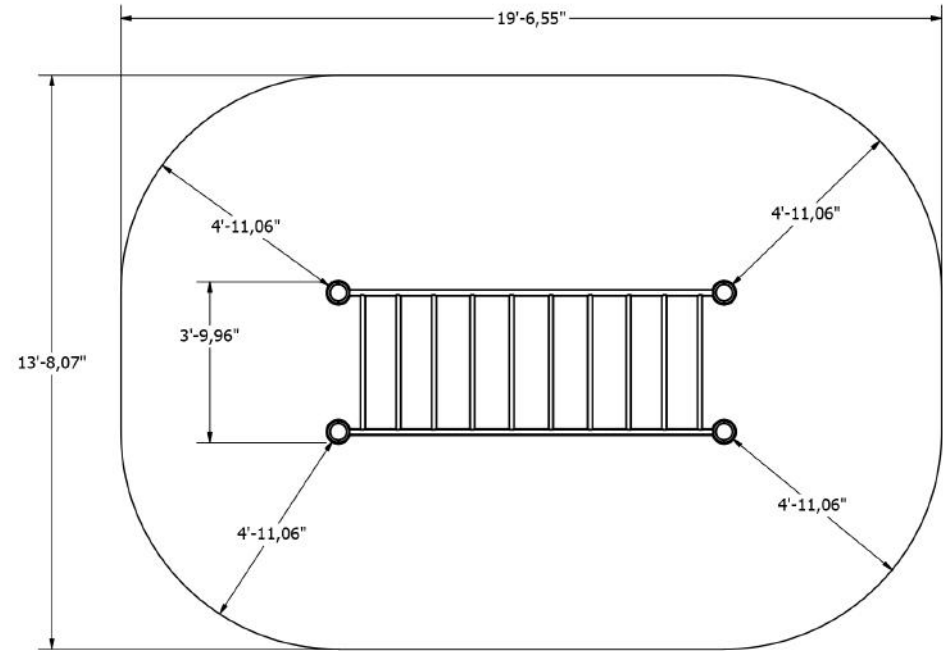

Muscle Groups Focus

Trapeze Ladder

The trapeze ladder is a special fitness device for performing hanging. The hang is a basic free-weight exercise, which in fact strengthens the entire musculature of the body. The trapeze ladder, unlike the horizontal ladder, also has ascending sections, which, when suspended, provide users with a greater level of difficulty, making the workout more enjoyable.

Attributes

Product code	1-1-045
Certificate	EN 16630, ASTM F3101
Age group	14 + years
Capacity	2 people
Max. weight load	218.26 lbs
Type	Calisthenics
Difficulty level	Hard

Side View

Plan View

Installation information

Number of installers (concrete)	At least 2 people
Total installation time (concrete)	60-120 min.
Number of installers (equipment)	At least 4 people
Total installation time (equipment)	30-60 min.
Excavation volume	28,25 ft ³
Concrete volume	28,25 ft ³
Size of the base structure	4pc 19.69 x 19.69 x 31.5 „
Anchoring options	In-ground or surface
In combined structures, the volume of concrete required varies.	

Technical specification

Safety surface area	Around 4.92 ft radius
Net weight	127.87 lbs
Material	S235
Critic fall height	62.99"
Color options	

For more color options, discuss with your sales representative.