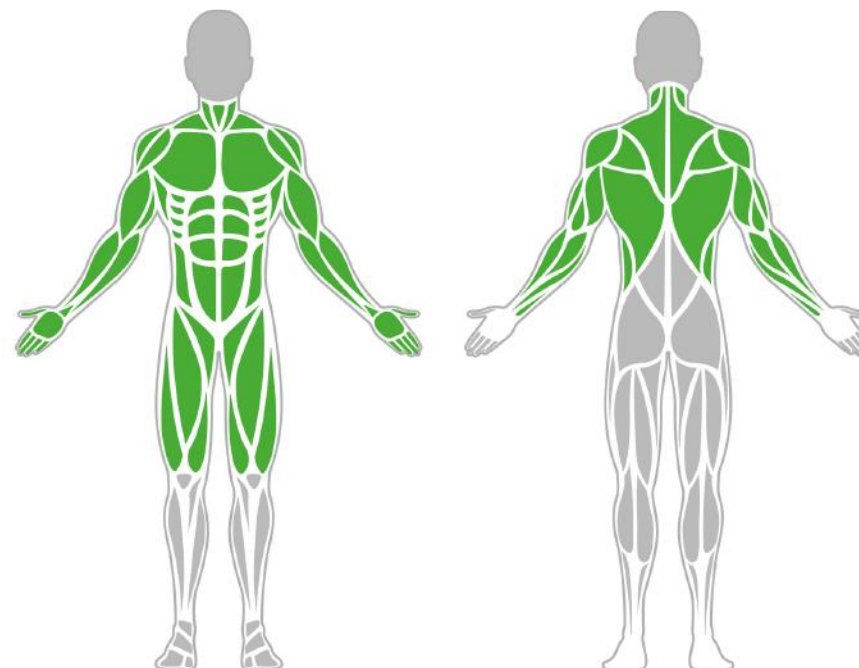

Muscle Groups Focus

Trapeze Ladder

The trapeze ladder is a special fitness device for performing hanging. The hang is a basic free-weight exercise, which in fact strengthens the entire musculature of the body. The trapeze ladder, unlike the horizontal ladder, also has ascending sections, which, when suspended, provide users with a greater level of difficulty, making the workout more enjoyable.

Attributes

Product code	1-1-045
Certificate	EN 16630, ASTM F3101
Age group	14 + years
Capacity	2 people
Max. weight load	218.26 lbs
Type	Calisthenics
Difficulty level	Hard

Side View

Plan View

Installation information

Technical specification

Safety surface area	Around 4.92 ft radius
Net weight	127.87 lbs
Material	S235
Critic fall height	62.99"
Color options	

For more color options, discuss with your sales representative.