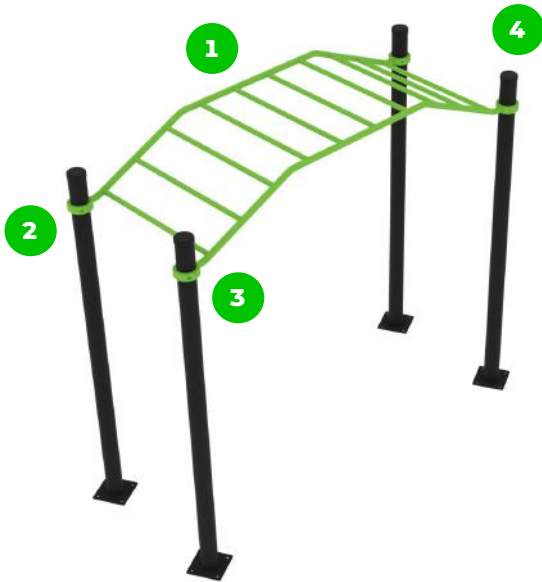

Muscle Groups Focus

Trapeze Ladder

The trapeze ladder is a special fitness device for performing hanging. The hang is a basic free-weight exercise, which in fact strengthens the entire musculature of the body. The trapeze ladder, unlike the horizontal ladder, also has ascending sections, which, when suspended, provide users with a greater level of difficulty, making the workout more enjoyable.

Technical specification

Safety surface area	Around 4.92 ft radius
Net weight	127.87 lbs
Material	S235
Critic fall height	62.99"
Color options	

For more color options, discuss with your sales representative.

The clamp system allows for easy assembly and extreme stability.

The connecting elements are fastened with vandal-proof stainless steel screws and nuts.

The ends of the bars and posts are sealed with injection-moulded plastic caps.