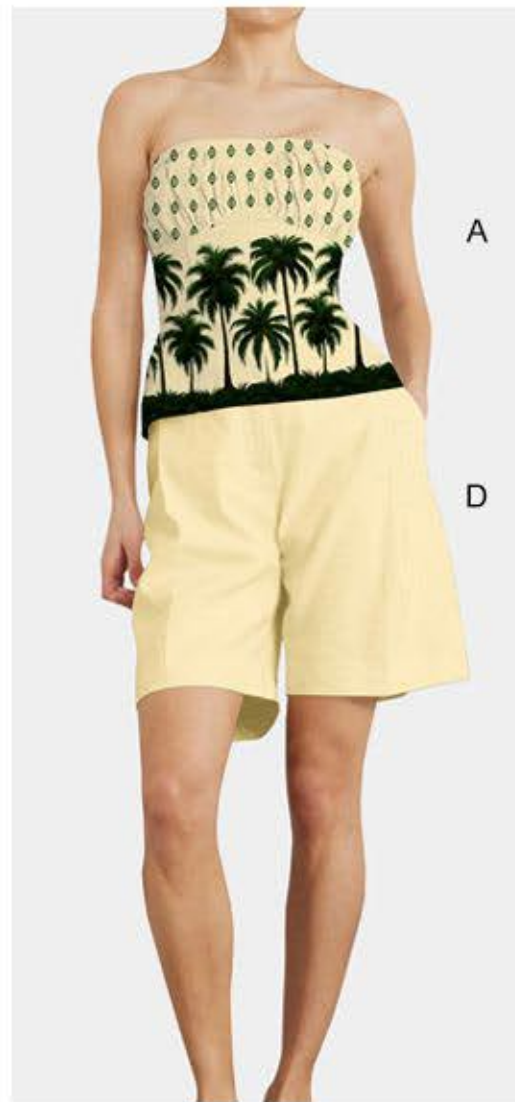

SLD-E1217 G
Oversized Shirt
PLM-E1217 B
Straight Leg Pant
DGREEN

Description :

PLM-F1240 A
Bustier Top
PLM-F1240 B
Short
GREEN

SLD-F1240 C
Bustier Top
PLM-F1240 B
Short
GREEN

PLM-F1240 A
Bustier Top
SLD-F1240 D
Short
GREEN