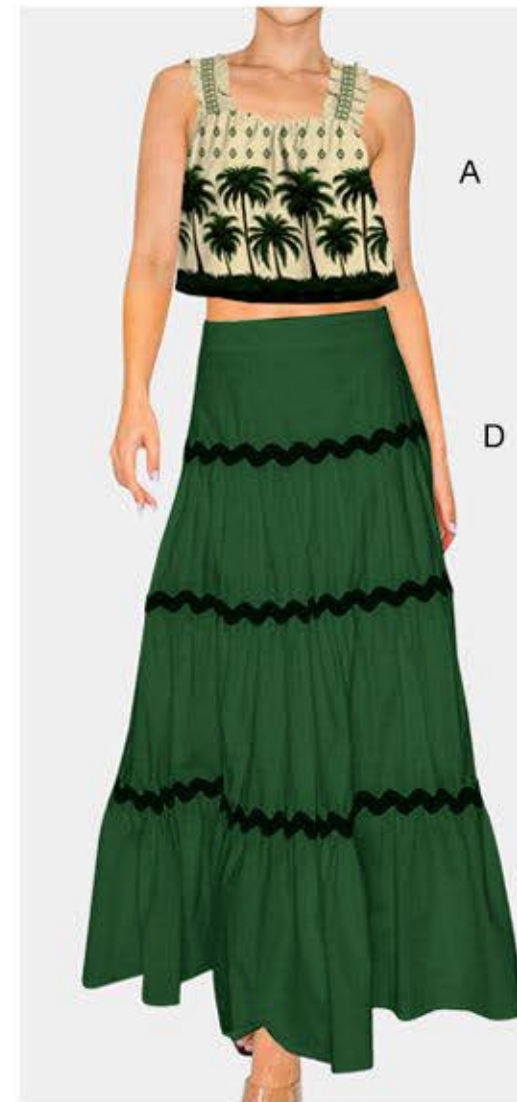

PLM-F1240 A
Bustier Top
SLD-F1296 D
Tiered Skirt
DGREEN

Description :