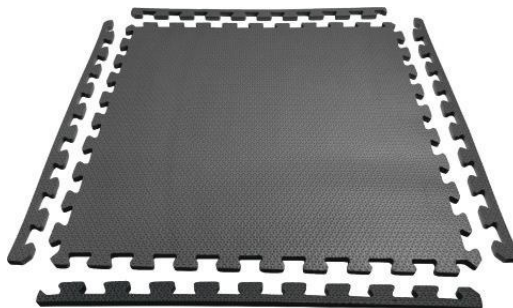

TATAMES

segurança • conforto • proteção térmica

TATAMES

ATENÇÃO

Tatames 100x100

4 BORDAS

Tatames 50x500

2 BORDAS

Ref. 2001 | 100x100cm x 10mm | ■ 20un
Ref. 2009 | 100x100cm x 20mm | ■ 10un
Ref. 2016 | 100x100cm x 30mm | ■ 7un
Ref. 2023 | 100x100cm x 40mm | ■ 5un
Ref. 2034 | 50x50cm x 10mm | ■ 40un

Verde

Ref. 2002 | 100x100cm x 10mm | ■ 20un
Ref. 2010 | 100x100cm x 20mm | ■ 10un
Ref. 2017 | 100x100cm x 30mm | ■ 7un
Ref. 2024 | 100x100cm x 40mm | ■ 5un
Ref. 2035 | 50x50cm x 10mm | ■ 40un

Vermelho

Ref. 2003 | 100x100cm x 10mm | ■ 20un
Ref. 2011 | 100x100cm x 20mm | ■ 10un
Ref. 2018 | 100x100cm x 30mm | ■ 7un
Ref. 2025 | 100x100cm x 40mm | ■ 5un
Ref. 2036 | 50x50cm x 10mm | ■ 40un

Rosa

Ref. 2004 | 100x100cm x 10mm | ■ 20un
Ref. 2012 | 100x100cm x 20mm | ■ 10un
Ref. 2019 | 100x100cm x 30mm | ■ 7un
Ref. 2026 | 100x100cm x 40mm | ■ 5un
Ref. 2037 | 50x50cm x 10mm | ■ 40un

TATAMES

ATENÇÃO

Tatames 100x100

4 BORDAS

Tatames 50x500

2 BORDAS

Liso

Laranja