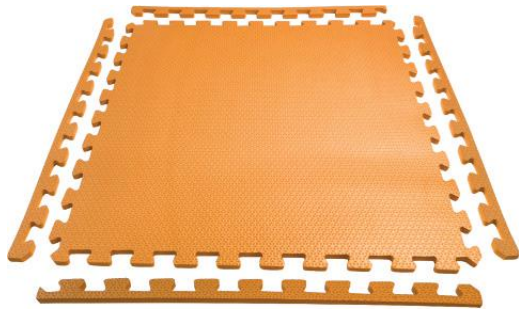

TATAMES

segurança • conforto • proteção térmica

TATAMES

ATENÇÃO

Tatames 100x100

4 BORDAS

Tatames 50x500

2 BORDAS

TATAMES

ATENÇÃO

Tatames 100x100

4 BORDAS

Tatames 50x500

2 BORDAS

Liso

Laranja

Ref. 2006 | 100x100cm x 10mm | ■ 20un

Ref. 2014 | 100x100cm x 20mm | ■ 10un

Ref. 2021 | 100x100cm x 30mm | ■ 7un

Ref. 2028 | 100x100cm x 40mm | ■ 5un

Ref. 2039 | 50x50cm x 10mm | ■ 40un

Sortido

Sortido - Amarelo, Azul, Verde e Vermelho