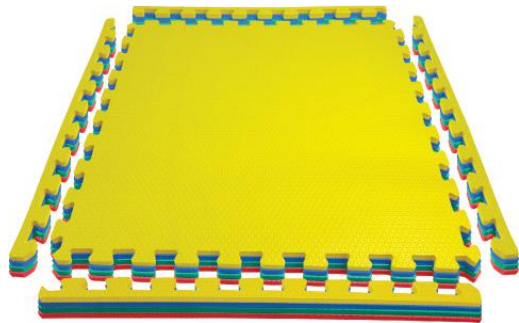

TATAMES

ATENÇÃO

Tatames 100x100

4 BORDAS

Tatames 50x500

2 BORDAS

Liso

Laranja

Ref. 2006 | 100x100cm x 10mm | ■ 20un

Ref. 2014 | 100x100cm x 20mm | ■ 10un

Ref. 2021 | 100x100cm x 30mm | ■ 7un

Ref. 2028 | 100x100cm x 40mm | ■ 5un

Ref. 2039 | 50x50cm x 10mm | ■ 40un

Sortido

Sortido - Amarelo, Azul, Verde e Vermelho

Ref. 2007 | 100x100cm x 10mm | ■ 20un

Kit - Pct c/ Amar., Azul, Verde e Vermelho

Ref. 2040 | 50x50cm x 10mm | ■ 10un

5un de cada cor
por caixa master

5 kits (pacotes)
por caixa master

Bicolor

Bicolor Azul e Vermelho

TATAMES

ATENÇÃO

Tatames 100x100

4 BORDAS

Tatames 50x500

2 BORDAS

Madeira

Madeira Clara