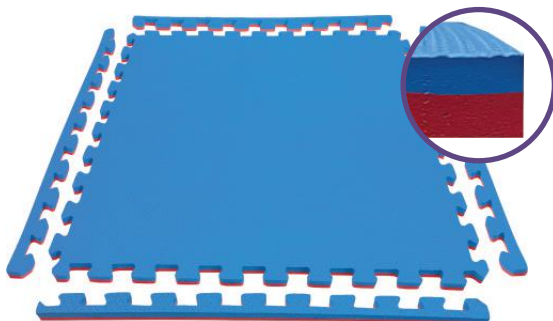

Ref. 2006 | 100x100cm x 10mm | ■ 20un

Ref. 2014 | 100x100cm x 20mm | ■ 10un

Ref. 2021 | 100x100cm x 30mm | ■ 7un

Ref. 2028 | 100x100cm x 40mm | ■ 5un

Ref. 2039 | 50x50cm x 10mm | ■ 40un

Sortido

Sortido - Amarelo, Azul, Verde e Vermelho

Ref. 2007 | 100x100cm x 10mm | ■ 20un

Kit - Pct c/ Amar., Azul, Verde e Vermelho

Ref. 2040 | 50x50cm x 10mm | ■ 10un

5un de cada cor
por caixa master

5 kits (pacotes)
por caixa master

Bicolor

Bicolor Azul e Vermelho

TATAMES

ATENÇÃO

Tatames 100x100

4 BORDAS

Tatames 50x500

2 BORDAS

Madeira

Madeira Clara