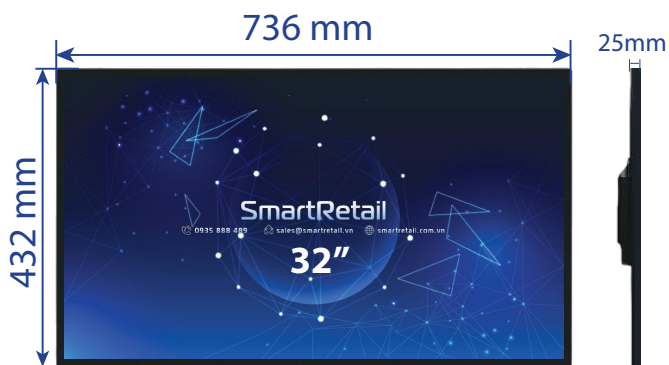

Plug & Play

Logo trên mặt kính đáy in bằng đèn nền LED

MÀN HÌNH QUẢNG CÁO TREO TƯỜNG VIỀN MỎNG

32 INCH - 65 INCH

THÔNG SỐ

INNOADS (Non-touch)	SIZE (Inch)	43"	50"	55"
	Product code	WM-LG43-DMBA	WM-LG50-DMBA	WM-LG55-DMBA
Panel Details	Brightness (cd/ m ²)	400	400	400
	Panel Technology	IPS LCD Non-touch	IPS LCD Non-touch	IPS LCD Non-touch
	Panel Type	24/7	24/7	24/7
	Resolution	4K-UHD / (3840x2160) / (16:9)	4K-UHD / (3840x2160) / (16:9)	4K-UHD / (3840x2160) / (16:9)
	Backlight Type	Edge Type LED	Edge Type LED	Edge Type LED
	Contrast Ratio	1000:1	1000:1	1000:1
	Dynamic Contrast Ratio	70000:1	70000:1	70000:1
	Panel Life Time (Min.)	60000 H	60000 H	60000 H
System configuration	Viewing Angle	178 (85/85/85/85 - L/R/U/D)	178 (85/85/85/85 - L/R/U/D)	178 (85/85/85/85 - L/R/U/D)
	CPU	RK3568 64-bit Quad-core Cortex-A55, @1.8 GHz	RK3568 64-bit Quad-core Cortex-A55, @1.8 GHz	RK3568 64-bit Quad-core Cortex-A55, @1.8 GHz
	RAM	4-GB RAM (LDDR4X)	4-GB RAM (LDDR4X)	4-GB RAM (LDDR4X)
	Storage	32-GB ROM (eMMC)	32-GB ROM (eMMC)	32-GB ROM (eMMC)
	Operation System	Google Android™ 11.0	Google Android™ 11.0	Google Android™ 11.0
	SoC	Built-in Digital Signage	Built-in Digital Signage	Built-in Digital Signage
	Interface	RJ45/ Wifi/ HDMI/ USB/ SD Card	RJ45/ Wifi/ HDMI/ USB/ SD Card	RJ45/ Wifi/ HDMI/ USB/ SD Card
App/ Software	Auto On/ Off	Automatic Timer To Turn On/ Off the Device	Automatic Timer To Turn On/ Off the Device	Automatic Timer To Turn On/ Off the Device
	Update Data	Update Content Via Mobile Or USB	Update Content Via Mobile Or USB	Update Content Via Mobile Or USB
	CMS Cloud Platform	App Digital Signage connects to CMS Cloud Platform - SaaS Cloud (Centralized management software via the Internet), Paid software (Not required)	App Digital Signage connects to CMS Cloud Platform - SaaS Cloud (Centralized management software via the Internet), Paid software (Not required)	App Digital Signage connects to CMS Cloud Platform - SaaS Cloud (Centralized management software via the Internet), Paid software (Not required)
Audio	Speaker Type	Stero 2x10W, 8Ω	Stero 2x10W, 8Ω	Stero 2x10W, 8Ω
	Video	HDMI, DVI	HDMI, DVI	HDMI, DVI
AV inputs	Audio	Audio Socket (3.5mm)	Audio Socket (3.5mm)	Audio Socket (3.5mm)
Power	Power Consumption (W)	105 W	105 W	105 W
	Input Voltage	AC 100-240V, 50-60 Hz	AC 100-240V, 50-60 Hz	AC 100-240V, 50-60 Hz
Environmental	Operating Temperature	0° - 40° C	0° - 40° C	0° - 40° C
	Storage Temperature	e 0° - 50° C	e 0° - 50° C	e 0° - 50° C
	Operating Humidity	-30° to 60° C	-30° to 60° C	-30° to 60° C
	Storage Humidity	10% to 80%	10% to 80%	10% to 80%
	Regulatory Approvals	CE, FCC, ROHS, HDMI	CE, FCC, ROHS, HDMI	CE, FCC, ROHS, HDMI
Design	Enclosure material	Aluminum frame/ Spray cold roll steel sheets body/ Tempered glass cover	Aluminum frame/ Spray cold roll steel sheets body/ Tempered glass cover	Aluminum frame/ Spray cold roll steel sheets body/ Tempered glass cover
	Size	32"/ 43"/ 50"/ 55"/ 65"		
Customize	Panel Brand	INNOLUX / BoE / AUO / LG / TCL		