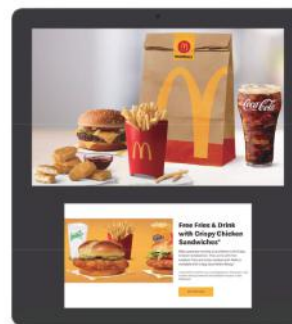

DS - IN10/7 - ATIB