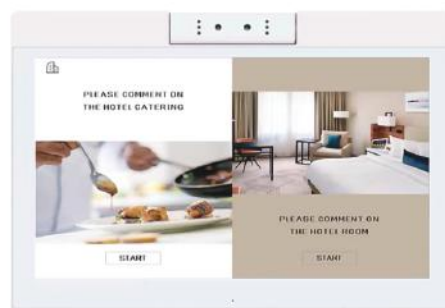

LT - IN14 - ATIW