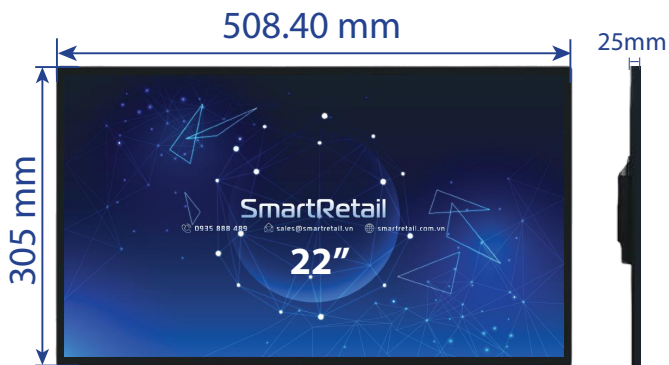

Plug & Play

Logo trên mặt kính đáy in bằng đèn nền LED

MÀN HÌNH QUẢNG CÁO TREO TƯỜNG VIỀN MỎNG

32 INCH - 65 INCH

THÔNG SỐ

INNOADS (Non-touch)	SIZE (Inch)	43"	50"	55"
	Product code	WM-LG43-DMBA	WM-LG50-DMBA	WM-LG55-DMBA
Panel Details	Brightness (cd/ m ²)	400	400	400
	Panel Technology	IPS LCD Non-touch	IPS LCD Non-touch	IPS LCD Non-touch
	Panel Type	24/7	24/7	24/7
	Resolution	4K-UHD / (3840x2160) / (16:9)	4K-UHD / (3840x2160) / (16:9)	4K-UHD / (3840x2160) / (16:9)
	Backlight Type	Edge Type LED	Edge Type LED	Edge Type LED
	Contrast Ratio	1000:1	1000:1	1000:1
	Dynamic Contrast Ratio	70000:1	70000:1	70000:1
	Panel Life Time (Min.)	60000 H	60000 H	60000 H
System configuration	Viewing Angle	178 (85/85/85/85 - L/R/U/D)	178 (85/85/85/85 - L/R/U/D)	178 (85/85/85/85 - L/R/U/D)
	CPU	RK3568 64-bit Quad-core Cortex-A55, @1.8 GHz	RK3568 64-bit Quad-core Cortex-A55, @1.8 GHz	RK3568 64-bit Quad-core Cortex-A55, @1.8 GHz
	RAM	4-GB RAM (LDDR4X)	4-GB RAM (LDDR4X)	4-GB RAM (LDDR4X)
	Storage	32-GB ROM (eMMC)	32-GB ROM (eMMC)	32-GB ROM (eMMC)
	Operation System	Google Android™ 11.0	Google Android™ 11.0	Google Android™ 11.0
	SoC	Built-in Digital Signage	Built-in Digital Signage	Built-in Digital Signage
	Interface	RJ45/ Wifi/ HDMI/ USB/ SD Card	RJ45/ Wifi/ HDMI/ USB/ SD Card	RJ45/ Wifi/ HDMI/ USB/ SD Card
App/ Software	Auto On/ Off	Automatic Timer To Turn On/ Off the Device	Automatic Timer To Turn On/ Off the Device	Automatic Timer To Turn On/ Off the Device
	Update Data	Update Content Via Mobile Or USB	Update Content Via Mobile Or USB	Update Content Via Mobile Or USB
	CMS Cloud Platform	App Digital Signage connects to CMS Cloud Platform - SaaS Cloud (Centralized management software via the Internet), Paid software (Not required)	App Digital Signage connects to CMS Cloud Platform - SaaS Cloud (Centralized management software via the Internet), Paid software (Not required)	App Digital Signage connects to CMS Cloud Platform - SaaS Cloud (Centralized management software via the Internet), Paid software (Not required)
Audio	Speaker Type	Stero 2x10W, 8Ω	Stero 2x10W, 8Ω	Stero 2x10W, 8Ω
	Video	HDMI, DVI	HDMI, DVI	HDMI, DVI
AV inputs	Audio	Audio Socket (3.5mm)	Audio Socket (3.5mm)	Audio Socket (3.5mm)
Power	Power Consumption (W)	105 W	105 W	105 W
	Input Voltage	AC 100-240V, 50-60 Hz	AC 100-240V, 50-60 Hz	AC 100-240V, 50-60 Hz
Environmental	Operating Temperature	0° - 40° C	0° - 40° C	0° - 40° C
	Storage Temperature	e 0° - 50° C	e 0° - 50° C	e 0° - 50° C
	Operating Humidity	-30° to 60° C	-30° to 60° C	-30° to 60° C
	Storage Humidity	10% to 80%	10% to 80%	10% to 80%
	Regulatory Approvals	CE, FCC, ROHS, HDMI	CE, FCC, ROHS, HDMI	CE, FCC, ROHS, HDMI
Design	Enclosure material	Aluminum frame/ Spray cold roll steel sheets body/ Tempered glass cover	Aluminum frame/ Spray cold roll steel sheets body/ Tempered glass cover	Aluminum frame/ Spray cold roll steel sheets body/ Tempered glass cover
	Size	32"/ 43"/ 50"/ 55"/ 65"		
Customize	Panel Brand	INNOLUX / BoE / AUO / LG / TCL		