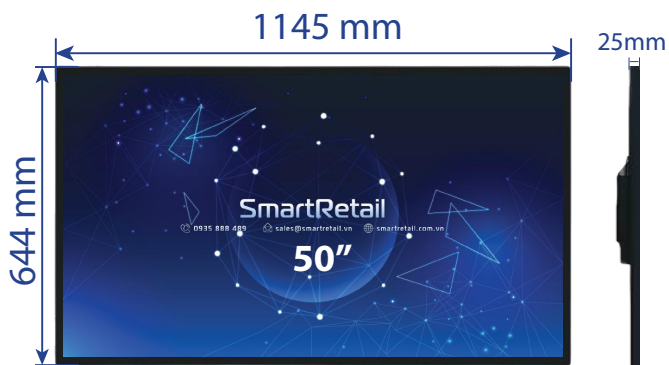

Plug & Play

Logo trên mặt kính đáy in bằng đèn nền LED

MÀN HÌNH QUẢNG CÁO TREO TƯỜNG VIỀN MỎNG

32 INCH - 65 INCH

THÔNG SỐ

INNOADS (Non-touch)	SIZE (Inch)	43"	50"	55"
	Product code	WM-LG43-DMBA	WM-LG50-DMBA	WM-LG55-DMBA
Panel Details	Brightness (cd/ m ²)	400	400	400
	Panel Technology	IPS LCD Non-touch	IPS LCD Non-touch	IPS LCD Non-touch
	Panel Type	24/7	24/7	24/7
	Resolution	4K-UHD / (3840x2160) / (16:9)	4K-UHD / (3840x2160) / (16:9)	4K-UHD / (3840x2160) / (16:9)
	Backlight Type	Edge Type LED	Edge Type LED	Edge Type LED
	Contrast Ratio	1000:1	1000:1	1000:1
	Dynamic Contrast Ratio	70000:1	70000:1	70000:1
	Panel Life Time (Min.)	60000 H	60000 H	60000 H
System configuration	Viewing Angle	178 (85/85/85/85 - L/R/U/D)	178 (85/85/85/85 - L/R/U/D)	178 (85/85/85/85 - L/R/U/D)
	CPU	RK3568 64-bit Quad-core Cortex-A55, @1.8 GHz	RK3568 64-bit Quad-core Cortex-A55, @1.8 GHz	RK3568 64-bit Quad-core Cortex-A55, @1.8 GHz
	RAM	4-GB RAM (LDDR4X)	4-GB RAM (LDDR4X)	4-GB RAM (LDDR4X)
	Storage	32-GB ROM (eMMC)	32-GB ROM (eMMC)	32-GB ROM (eMMC)
	Operation System	Google Android™ 11.0	Google Android™ 11.0	Google Android™ 11.0
	SoC	Built-in Digital Signage	Built-in Digital Signage	Built-in Digital Signage
	Interface	RJ45/ Wifi/ HDMI/ USB/ SD Card	RJ45/ Wifi/ HDMI/ USB/ SD Card	RJ45/ Wifi/ HDMI/ USB/ SD Card
App/ Software	Auto On/ Off	Automatic Timer To Turn On/ Off the Device	Automatic Timer To Turn On/ Off the Device	Automatic Timer To Turn On/ Off the Device
	Update Data	Update Content Via Mobile Or USB	Update Content Via Mobile Or USB	Update Content Via Mobile Or USB
	CMS Cloud Platform	App Digital Signage connects to CMS Cloud Platform - SaaS Cloud (Centralized management software via the Internet), Paid software (Not required)	App Digital Signage connects to CMS Cloud Platform - SaaS Cloud (Centralized management software via the Internet), Paid software (Not required)	App Digital Signage connects to CMS Cloud Platform - SaaS Cloud (Centralized management software via the Internet), Paid software (Not required)
Audio	Speaker Type	Stero 2x10W, 8Ω	Stero 2x10W, 8Ω	Stero 2x10W, 8Ω
	Video	HDMI, DVI	HDMI, DVI	HDMI, DVI
AV inputs	Audio	Audio Socket (3.5mm)	Audio Socket (3.5mm)	Audio Socket (3.5mm)
Power	Power Consumption (W)	105 W	105 W	105 W
	Input Voltage	AC 100-240V, 50-60 Hz	AC 100-240V, 50-60 Hz	AC 100-240V, 50-60 Hz
Environmental	Operating Temperature	0° - 40° C	0° - 40° C	0° - 40° C
	Storage Temperature	e 0° - 50° C	e 0° - 50° C	e 0° - 50° C
	Operating Humidity	-30° to 60° C	-30° to 60° C	-30° to 60° C
	Storage Humidity	10% to 80%	10% to 80%	10% to 80%
	Regulatory Approvals	CE, FCC, ROHS, HDMI	CE, FCC, ROHS, HDMI	CE, FCC, ROHS, HDMI
Design	Enclosure material	Aluminum frame/ Spray cold roll steel sheets body/ Tempered glass cover	Aluminum frame/ Spray cold roll steel sheets body/ Tempered glass cover	Aluminum frame/ Spray cold roll steel sheets body/ Tempered glass cover
	Size	32"/ 43"/ 50"/ 55"/ 65"		
Customize	Panel Brand	INNOLUX / BoE / AUO / LG / TCL		