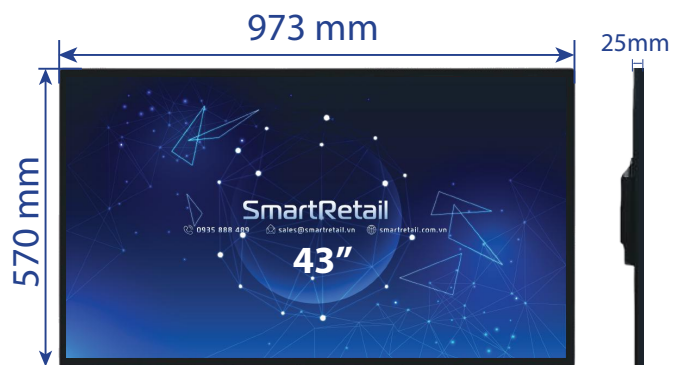

Plug & Play

Logo trên mặt kính đáy in bằng đèn nền LED

MÀN HÌNH QUẢNG CÁO TREO TƯỜNG VIỀN MỎNG

32 INCH - 65 INCH

THÔNG SỐ

INNOADS (Non-touch)	SIZE (Inch)	43"	50"	55"
	Product code	WM-LG43-DMBA	WM-LG50-DMBA	WM-LG55-DMBA
Panel Details	Brightness (cd/ m ²)	400	400	400
	Panel Technology	IPS LCD Non-touch	IPS LCD Non-touch	IPS LCD Non-touch
	Panel Type	24/7	24/7	24/7
	Resolution	4K-UHD / (3840x2160) / (16:9)	4K-UHD / (3840x2160) / (16:9)	4K-UHD / (3840x2160) / (16:9)
	Backlight Type	Edge Type LED	Edge Type LED	Edge Type LED
	Contrast Ratio	1000:1	1000:1	1000:1
	Dynamic Contrast Ratio	70000:1	70000:1	70000:1
	Panel Life Time (Min.)	60000 H	60000 H	60000 H
System configuration	Viewing Angle	178 (85/85/85/85 - L/R/U/D)	178 (85/85/85/85 - L/R/U/D)	178 (85/85/85/85 - L/R/U/D)
	CPU	RK3568 64-bit Quad-core Cortex-A55, @1.8 GHz	RK3568 64-bit Quad-core Cortex-A55, @1.8 GHz	RK3568 64-bit Quad-core Cortex-A55, @1.8 GHz
	RAM	4-GB RAM (LDDR4X)	4-GB RAM (LDDR4X)	4-GB RAM (LDDR4X)
	Storage	32-GB ROM (eMMC)	32-GB ROM (eMMC)	32-GB ROM (eMMC)
	Operation System	Google Android™ 11.0	Google Android™ 11.0	Google Android™ 11.0
	SoC	Built-in Digital Signage	Built-in Digital Signage	Built-in Digital Signage
	Interface	RJ45/ Wifi/ HDMI/ USB/ SD Card	RJ45/ Wifi/ HDMI/ USB/ SD Card	RJ45/ Wifi/ HDMI/ USB/ SD Card
App/ Software	Auto On/ Off	Automatic Timer To Turn On/ Off the Device	Automatic Timer To Turn On/ Off the Device	Automatic Timer To Turn On/ Off the Device
	Update Data	Update Content Via Mobile Or USB	Update Content Via Mobile Or USB	Update Content Via Mobile Or USB
	CMS Cloud Platform	App Digital Signage connects to CMS Cloud Platform - SaaS Cloud (Centralized management software via the Internet), Paid software (Not required)	App Digital Signage connects to CMS Cloud Platform - SaaS Cloud (Centralized management software via the Internet), Paid software (Not required)	App Digital Signage connects to CMS Cloud Platform - SaaS Cloud (Centralized management software via the Internet), Paid software (Not required)
Audio	Speaker Type	Stero 2x10W, 8Ω	Stero 2x10W, 8Ω	Stero 2x10W, 8Ω
	Video	HDMI, DVI	HDMI, DVI	HDMI, DVI
AV inputs	Audio	Audio Socket (3.5mm)	Audio Socket (3.5mm)	Audio Socket (3.5mm)
Power	Power Consumption (W)	105 W	105 W	105 W
	Input Voltage	AC 100-240V, 50-60 Hz	AC 100-240V, 50-60 Hz	AC 100-240V, 50-60 Hz
Environmental	Operating Temperature	0° - 40° C	0° - 40° C	0° - 40° C
	Storage Temperature	e 0° - 50° C	e 0° - 50° C	e 0° - 50° C
	Operating Humidity	-30° to 60° C	-30° to 60° C	-30° to 60° C
	Storage Humidity	10% to 80%	10% to 80%	10% to 80%
	Regulatory Approvals	CE, FCC, ROHS, HDMI	CE, FCC, ROHS, HDMI	CE, FCC, ROHS, HDMI
Design	Enclosure material	Aluminum frame/ Spray cold roll steel sheets body/ Tempered glass cover	Aluminum frame/ Spray cold roll steel sheets body/ Tempered glass cover	Aluminum frame/ Spray cold roll steel sheets body/ Tempered glass cover
	Size	32"/ 43"/ 50"/ 55"/ 65"		
Customize	Panel Brand	INNOLUX / BoE / AUO / LG / TCL		