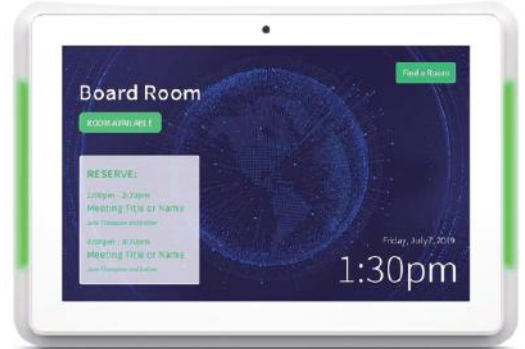

DIGITAL SIGNAGE

LED Light Bar Type

LLB -IN10 - ATIW

LLB -IN10 - ATIB

LLB -IN10 - ATIB

● Black ○ White	10.1"	10.1"	10.1"
Item Number	LLB -IN10 - ATIB	LLB -IN10 - ATIW	LLB -IN10 - ATIB
Panel type	none	none	none
Resolution	1280x800	1280x800	1280x800
Interactive Touch	10-Point capacitive touch	10-Point capacitive touch	10-Point capacitive touch
Aspect Ratio	none	none	none
Camera	2MP Wide angle	2MP Wide angle (Optional Binocular Camera)	5MP Routine angle
CPU	RK3288, RK3399, RK3566, RK3568	RK3288, RK3399, RK3566	RK3288, RK3399, RK3566, RK3568
RAM	2GB/ Optional 4GB	2GB/Optional 4GB	2GB/ Optional 4GB
ROM	16GB/ Optional 32GB/64G	16GB/ Optional 32GB/64G	16GB/Optional 32GB/64GB
OS	RK3288 Android 8.1/10, RK3399 Android 7.1/9.0/10 RK3566/RK3568 Android 11	RK3288 Android 8.1/10, RK3399 Android 7.1/9.0/10.0 RK3566 Android 11	RK3288 Android 8.1/10, RK3399 Android 7.1/9.0/10.0 RK3566/RK3568 Android 11
Network	Wi-Fi 802.11b/g/n, Bluetooth 4.0 Wi-Fi 802.11 a/b/g/n/ac, Bluetooth 4.2, NFC/RFID (Optional)	Wi-Fi 802.11b/g/n, Bluetooth 4.0 Wi-Fi 802.11 a/b/g/n/ac, Bluetooth 4.2, NFC/RFID(Optional)	Wi-Fi 802.11b/g/n, Bluetooth 4.0 Wi-Fi 802.11 a/b/g/n/ac, Bluetooth 4.2, NFC/RFID(Optional)
Interfaces	DC In, RJ45, Recovery, USB host, USB serial port, SD Card, 3.5mm earphone, Micro USB OTG, 4G LTE (Optional)	DC In, RJ45, Recovery, USB host, USB serial port, 3.5mm Audio Jack Output, Micro USB OTG, SD Card	DC In, Micro USB OTG, RJ45, USB host, USB serial port 3.5mm Audio Jack Output, SD Card Slot, SIM Card(Optional)
Speaker	2x3W	2x2W	2x2W
Power input	12V/1.5A	12V/1.5A	12V/1.5A
Net weight	0.9KG	0.72KG	0.94KG
Product size	255.85x175.83x31.7mm	273.7x189.7x30.2mm	259.36x178.36x28mm
VESA mount	75x75mm	75x75mm	75x75mm
Gift box size	368x75x240mm	368x75x240mm	363x65x225mm
Carton size	474x380x260mm	474x380x260mm	378x347x470mm