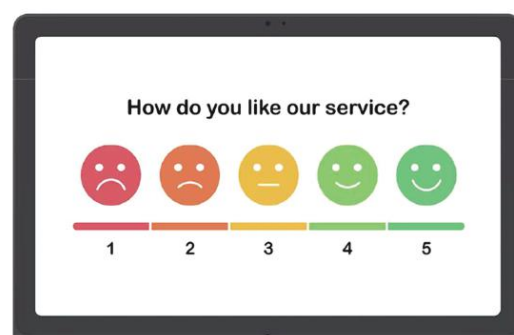

DIGITAL SIGNAGE

L Type

LT - IN13 - ATIB

LT - IN10 - ATIB

LT - IN10 - ATIW

● Black ○ White	10.1"	10.35"	13.3"
Item Number	LT - IN10 - ATIB	LT - IN10 - ATIW	LT - IN13 - ATIB
Panel type	none	none	none
Resolution	1280x800	1332x800	1920x1080
Interactive Touch	10 point Capacitive touch	10 point Capacitive touch	10 point Capacitive touch
Aspect Ratio	16:10	16:10	16:9
Camera	No Camera	5MP Routine angle	5MP Routine angle
CPU	RK3128, RK3288, RK3399, RK3566, RK3568	RK3288, RK3566	RK3288, RK3399, RK3566
RAM	1GB/ 2GB Optional 4GB	2GB Optional 4GB	2GB Optional 4GB
ROM	16GB/ Optional 32GB/64G	16GB/ Optional 32GB/64G	16GB Optional 32GB/64GB
OS	RK3128 Android 6.0, RK3288 Android 8.1/10, RK3399 Android 7.1/9.0/10, RK3566/RK3568 Android 11	RK3288 Android 8.1/10, RK3566 Android 11	RK3288 Android 8.1/10, RK3399 Android 7.1/9.0/10, RK3566 Android 11
Network	Wi-Fi 802.11b/g/n, Bluetooth 4.0, NFC(Optional)	Wi-Fi 802.11 b/g/n, Bluetooth 4.0	Wi-Fi 802.11 b/g/n, Bluetooth 4.0, Wi-Fi 802.11a/b/g/n/ac, Bluetooth 4.2, NFC/4G LTE(Optional)
Interfaces	DC In, HDMI output(RK3566 Not supported), RJ45, USB slave, USB serial port, USB host x2, TF Card, 3.5mm Audio Jack	DC In, HDMI output, RJ45, USB Device, USB serial port, USB host x2, TF Card, 3.5mm Audio Jack	DC In, HDMI output, TF Card, 3.5mm Audio Jack, USB host 2.0, USB Device only, USB for serial port, RJ45
Speaker	2x2W	2x2W	2x1W
Power input	12V/1.5A	12V/1.5A	12V/2A
Net weight	0.66KG	0.83KG	1.23KG
Product size	243.18x162.53x103.26mm	247.76x160x102mm	330x206x116mm
VESA mount	none	none	none
Gift box size	294x205x123mm	304x205x115mm	393x270x138mm
Carton size	513x428x314mm	597x319x430mm	570x408x290mm