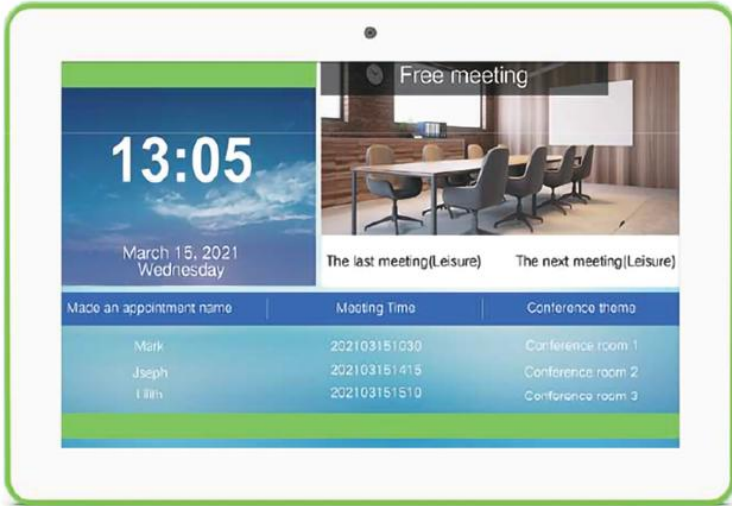

DIGITAL SIGNAGE

LED Light Bar Type

LLB -IN10 - ATIW

LLB -IN10 - ATIB

LLB -IN10 - ATIB

● Black ○ White	10.1"	10.1"	10.1"
Item Number	LLB -IN10 - ATIB	LLB -IN10 - ATIW	LLB -IN10 - ATIB
Panel type	none	none	none
Resolution	1280x800	1280x800	1280x800
Interactive Touch	10-Point capacitive touch	10-Point capacitive touch	10-Point capacitive touch
Aspect Ratio	none	none	none
Camera	2MP Wide angle	2MP Wide angle (Optional Binocular Camera)	5MP Routine angle
CPU	RK3288, RK3399, RK3566, RK3568	RK3288, RK3399, RK3566	RK3288, RK3399, RK3566, RK3568
RAM	2GB/ Optional 4GB	2GB/Optional 4GB	2GB/ Optional 4GB
ROM	16GB/ Optional 32GB/64G	16GB/ Optional 32GB/64G	16GB/Optional 32GB/64GB
OS	RK3288 Android 8.1/10, RK3399 Android 7.1/9.0/10 RK3566/RK3568 Android 11	RK3288 Android 8.1/10, RK3399 Android 7.1/9.0/10.0 RK3566 Android 11	RK3288 Android 8.1/10, RK3399 Android 7.1/9.0/10.0 RK3566/RK3568 Android 11
Network	Wi-Fi 802.11b/g/n, Bluetooth 4.0 Wi-Fi 802.11 a/b/g/n/ac, Bluetooth 4.2, NFC/RFID (Optional)	Wi-Fi 802.11b/g/n, Bluetooth 4.0 Wi-Fi 802.11 a/b/g/n/ac, Bluetooth 4.2, NFC/RFID(Optional)	Wi-Fi 802.11b/g/n, Bluetooth 4.0 Wi-Fi 802.11 a/b/g/n/ac, Bluetooth 4.2, NFC/RFID(Optional)
Interfaces	DC In, RJ45, Recovery, USB host, USB serial port, SD Card, 3.5mm earphone, Micro USB OTG, 4G LTE (Optional)	DC In, RJ45, Recovery, USB host, USB serial port, 3.5mm Audio Jack Output, Micro USB OTG, SD Card	DC In, Micro USB OTG, RJ45, USB host, USB serial port 3.5mm Audio Jack Output, SD Card Slot, SIM Card(Optional)
Speaker	2x3W	2x2W	2x2W
Power input	12V/1.5A	12V/1.5A	12V/1.5A
Net weight	0.9KG	0.72KG	0.94KG
Product size	255.85x175.83x31.7mm	273.7x189.7x30.2mm	259.36x178.36x28mm
VESA mount	75x75mm	75x75mm	75x75mm
Gift box size	368x75x240mm	368x75x240mm	363x65x225mm
Carton size	474x380x260mm	474x380x260mm	378x347x470mm