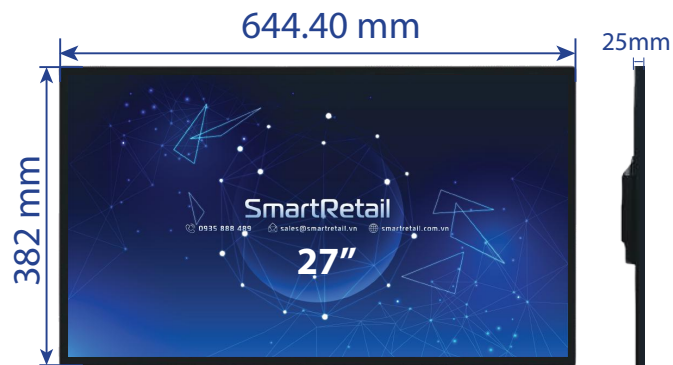

Plug & Play

Logo trên mặt kính đáy in bằng đèn nền LED

MÀN HÌNH QUẢNG CÁO TREO TƯỜNG VIỀN MỎNG

32 INCH - 65 INCH

THÔNG SỐ

INNOADS (Non-touch)	SIZE (Inch)	43"	50"	55"
	Product code	WM-LG43-DMBA	WM-LG50-DMBA	WM-LG55-DMBA
Panel Details	Brightness (cd/ m ²)	400	400	400
	Panel Technology	IPS LCD Non-touch	IPS LCD Non-touch	IPS LCD Non-touch
	Panel Type	24/7	24/7	24/7
	Resolution	4K-UHD / (3840x2160) / (16:9)	4K-UHD / (3840x2160) / (16:9)	4K-UHD / (3840x2160) / (16:9)
	Backlight Type	Edge Type LED	Edge Type LED	Edge Type LED
	Contrast Ratio	1000:1	1000:1	1000:1
	Dynamic Contrast Ratio	70000:1	70000:1	70000:1
	Panel Life Time (Min.)	60000 H	60000 H	60000 H
System configuration	Viewing Angle	178 (85/85/85/85 - L/R/U/D)	178 (85/85/85/85 - L/R/U/D)	178 (85/85/85/85 - L/R/U/D)
	CPU	RK3568 64-bit Quad-core Cortex-A55, @1.8 GHz	RK3568 64-bit Quad-core Cortex-A55, @1.8 GHz	RK3568 64-bit Quad-core Cortex-A55, @1.8 GHz
	RAM	4-GB RAM (LDDR4X)	4-GB RAM (LDDR4X)	4-GB RAM (LDDR4X)
	Storage	32-GB ROM (eMMC)	32-GB ROM (eMMC)	32-GB ROM (eMMC)
	Operation System	Google Android™ 11.0	Google Android™ 11.0	Google Android™ 11.0
	SoC	Built-in Digital Signage	Built-in Digital Signage	Built-in Digital Signage
	Interface	RJ45/ Wifi/ HDMI/ USB/ SD Card	RJ45/ Wifi/ HDMI/ USB/ SD Card	RJ45/ Wifi/ HDMI/ USB/ SD Card
App/ Software	Auto On/ Off	Automatic Timer To Turn On/ Off the Device	Automatic Timer To Turn On/ Off the Device	Automatic Timer To Turn On/ Off the Device
	Update Data	Update Content Via Mobile Or USB	Update Content Via Mobile Or USB	Update Content Via Mobile Or USB
	CMS Cloud Platform	App Digital Signage connects to CMS Cloud Platform - SaaS Cloud (Centralized management software via the Internet), Paid software (Not required)	App Digital Signage connects to CMS Cloud Platform - SaaS Cloud (Centralized management software via the Internet), Paid software (Not required)	App Digital Signage connects to CMS Cloud Platform - SaaS Cloud (Centralized management software via the Internet), Paid software (Not required)
Audio	Speaker Type	Stero 2x10W, 8Ω	Stero 2x10W, 8Ω	Stero 2x10W, 8Ω
	Video	HDMI, DVI	HDMI, DVI	HDMI, DVI
AV inputs	Audio	Audio Socket (3.5mm)	Audio Socket (3.5mm)	Audio Socket (3.5mm)
Power	Power Consumption (W)	105 W	105 W	105 W
	Input Voltage	AC 100-240V, 50-60 Hz	AC 100-240V, 50-60 Hz	AC 100-240V, 50-60 Hz
Environmental	Operating Temperature	0° - 40° C	0° - 40° C	0° - 40° C
	Storage Temperature	e 0° - 50° C	e 0° - 50° C	e 0° - 50° C
	Operating Humidity	-30° to 60° C	-30° to 60° C	-30° to 60° C
	Storage Humidity	10% to 80%	10% to 80%	10% to 80%
	Regulatory Approvals	CE, FCC, ROHS, HDMI	CE, FCC, ROHS, HDMI	CE, FCC, ROHS, HDMI
Design	Enclosure material	Aluminum frame/ Spray cold roll steel sheets body/ Tempered glass cover	Aluminum frame/ Spray cold roll steel sheets body/ Tempered glass cover	Aluminum frame/ Spray cold roll steel sheets body/ Tempered glass cover
	Size	32"/ 43"/ 50"/ 55"/ 65"		
Customize	Panel Brand	INNOLUX / BoE / AUO / LG / TCL		