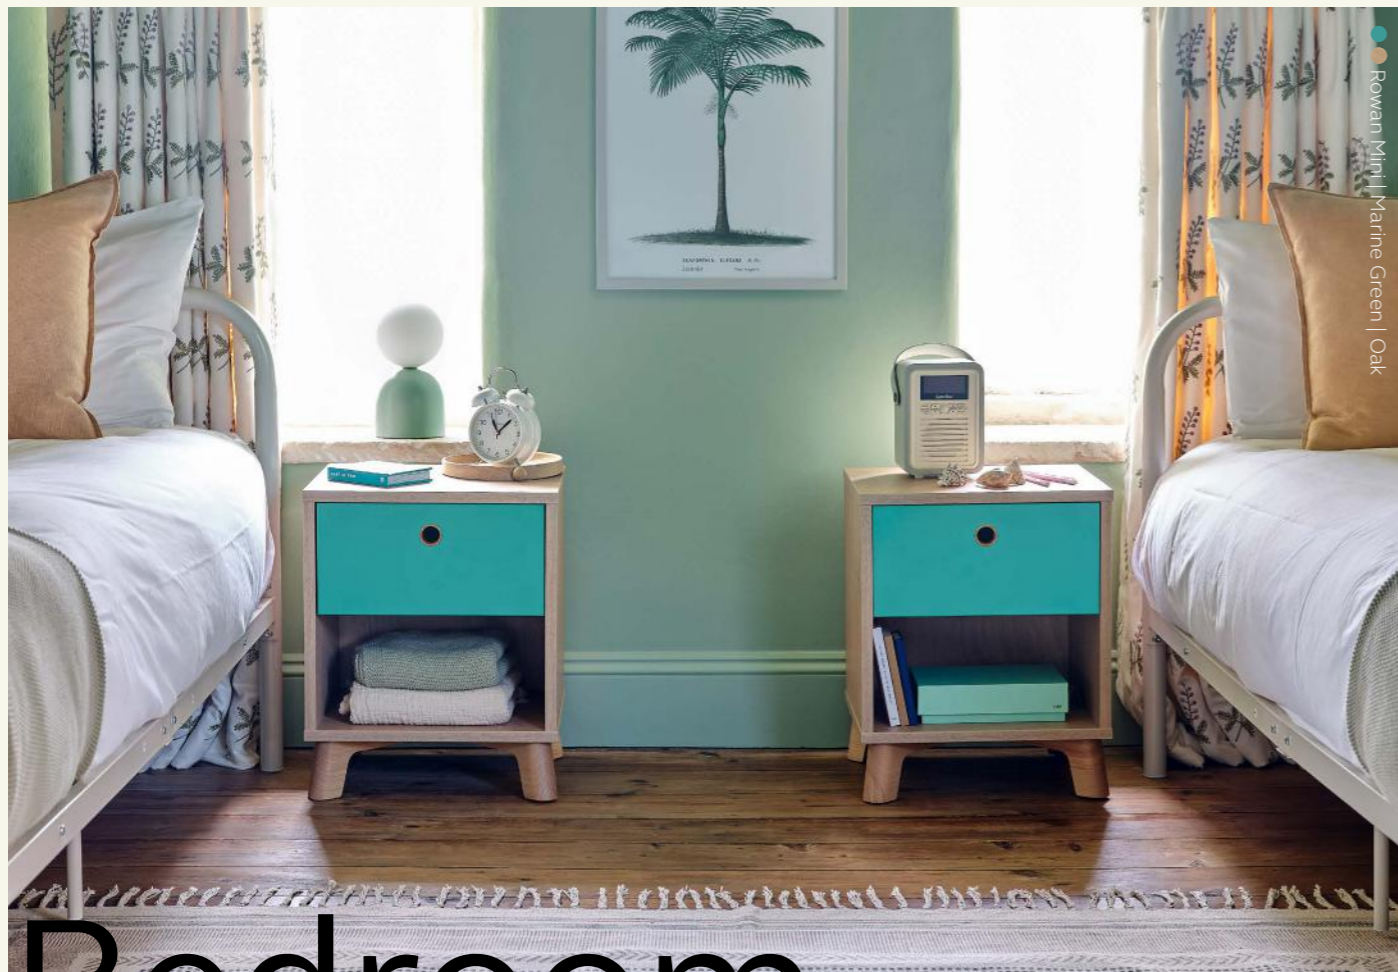

○ Rowan Mini | Oak foot

● Fern Middle Peek | Ocean Blue

Bedroom

Picture a bedroom that's as functional as it is beautiful.

From our best selling Fern Mini bedside table to the stylish Rowan Maxi wardrobe, our bedroom furniture has been crafted to withstand the test of time. Built with quality materials and versatile designs, these pieces are more than just stylish additions.