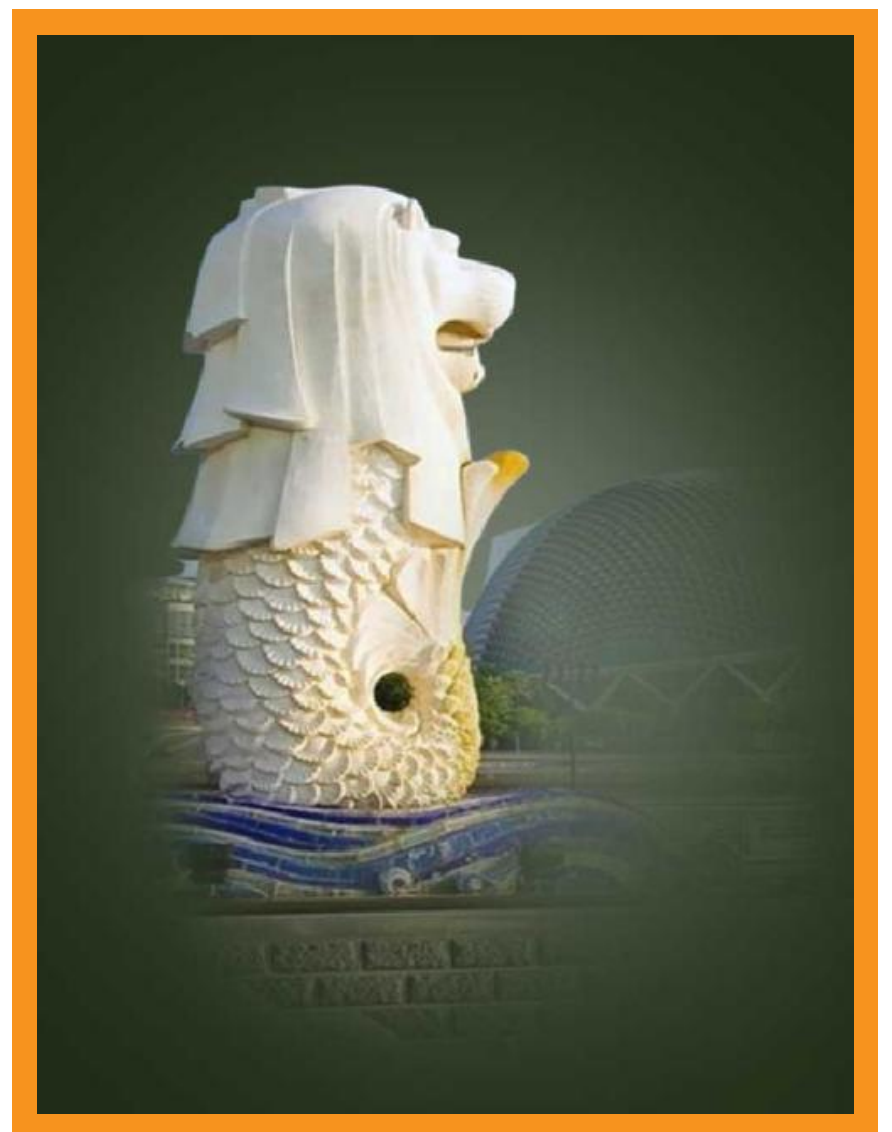

MARBLE SINGAPORE MERLION

MARBLE SINGAPORE MERLION