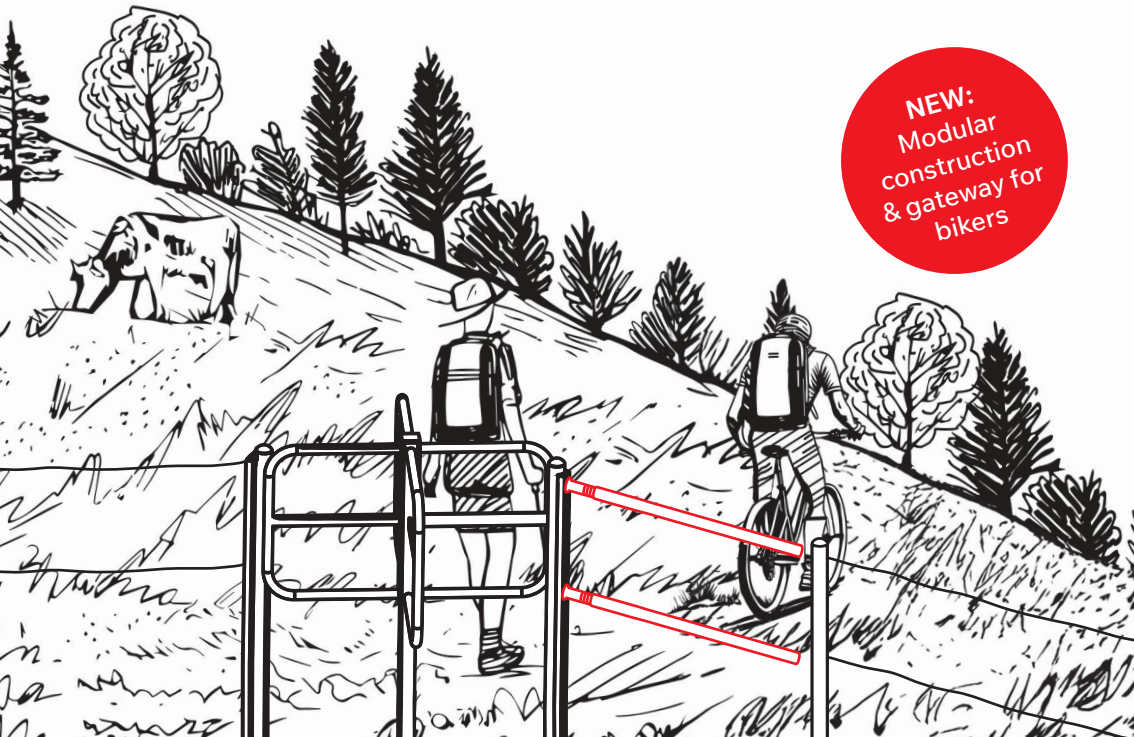

## The Gafner turnstile

**NEW:**  
Modular  
construction  
& gateway for  
bikers

# Safety on hiking and biking trails

Safety for people and animals, now even more flexible and innovative.

Our hot-dip galvanised hiking gateway is very robust and protected against all weather conditions. The special pivot bearing placement in the slip-over tube ensures a long service life.

Get the new Gafner turnstile and make your hiking and biking trails fit for every season!

[gafner-drehkreuz.ch](https://gafner-drehkreuz.ch)

**gafner**  
Der Streuer.