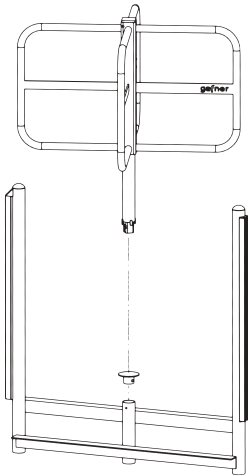

Innovation in motion

- ✓ Permanent hot-dip galvanised, long-lasting
- ✓ Various connection options for fences

NEW:

- ✓ Modularity for flexible adaptation
- ✓ Bike gateway with slalom pole
- ✓ Option to dismantle the rotating part

Swiss quality
from Gafner