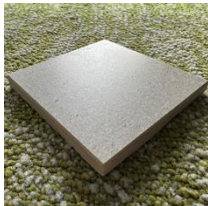

ARISTON SAND

Thickness
9.5mm

Surfaces
Matt / Matt Textured / Polished

Sizes (mm)

600 x 600
800 x 800

300 x 600
400 x 800
600 x 1200

Matt / Matt Textured
– Slip Rating P3/P4 / R9/R10

Taupe

Colours

Ivory

Beige

Taupe

White

Light Grey

Dark Grey

Surface

Taupe

Taupe