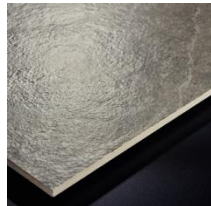

PORTLAND X0003

Thickness
9.5mm

Surfaces
Matt / Matt Textured / Polished

Sizes (mm)

600 x 600

300 x 600
600 x 1200

Matt / Matt Textured
– Slip Rating P2 / R9

Colours

Light Grey

Mid Grey

Beige

Dark Grey

Surface

Dark Grey

Light Grey