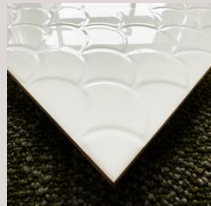

EZE

Thickness
9.5mm

Surfaces
Glossy Textured / Matt Textured

Sizes (mm)

300 x 600

White

Colours

White

Surface

White