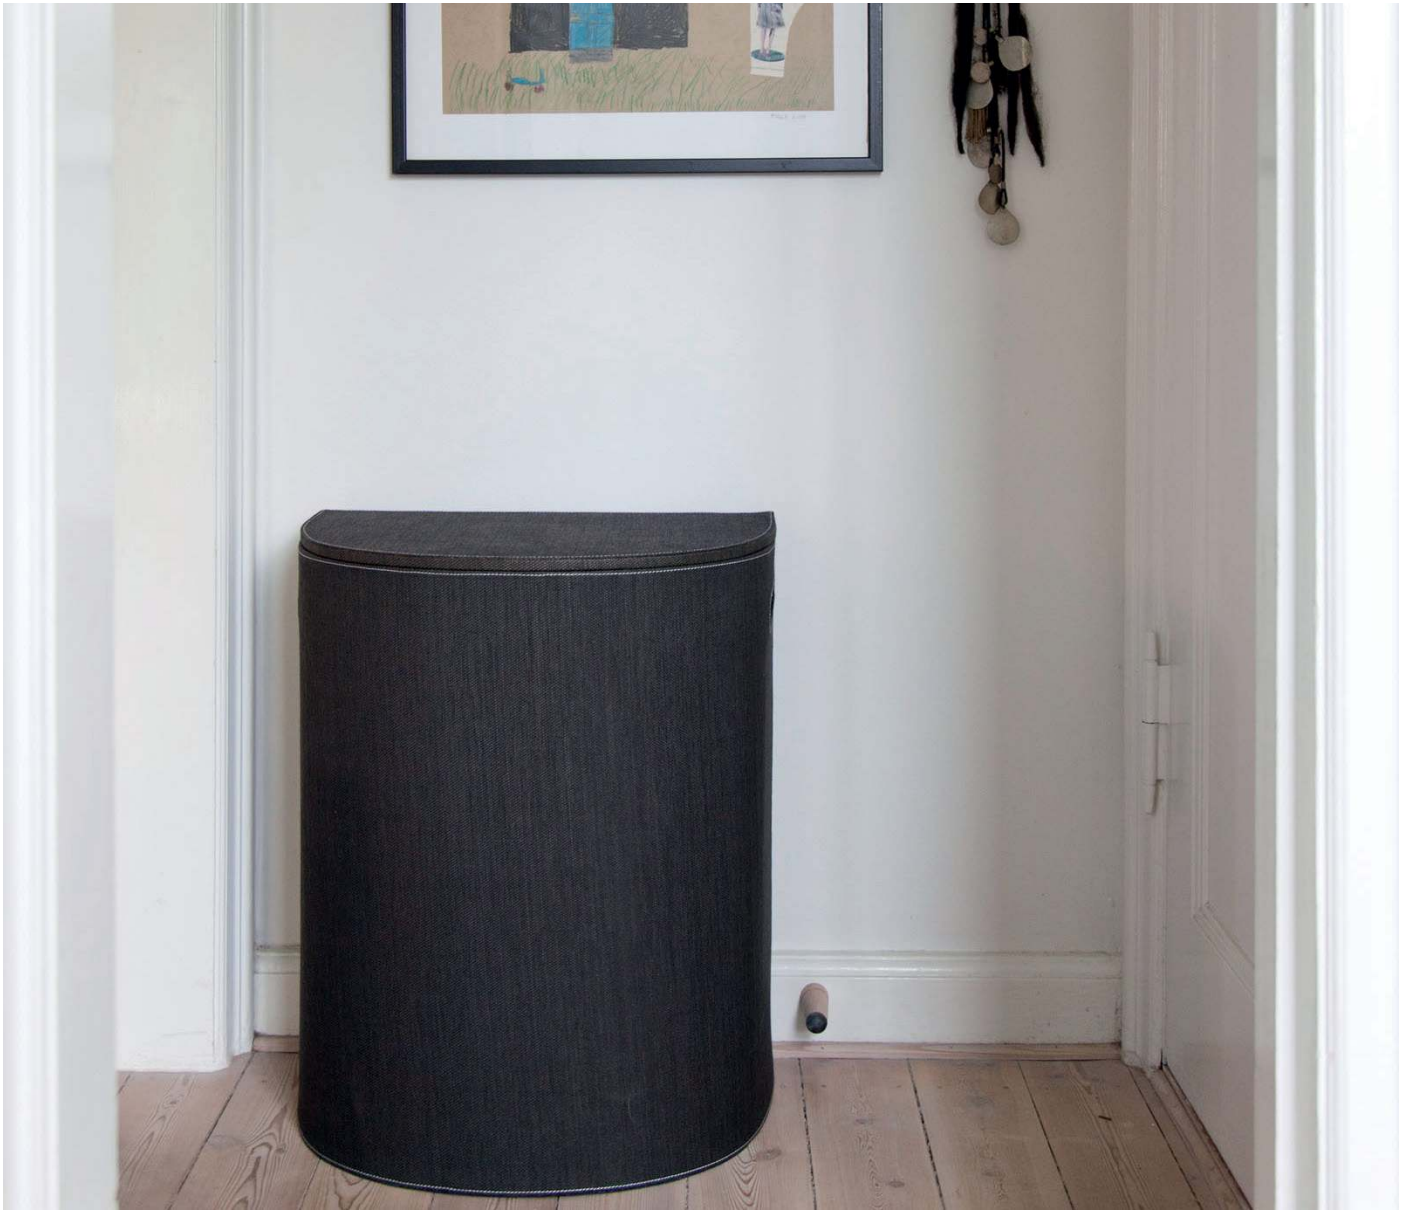

**Basket**

**Basket**

Paperfibres and cardboard  
– petrol color  
W45 x D30 x H35 cm  
Item no. 5104044

**Basket**

Paperfibres and cardboard  
– black  
W45 x D30 x H35 cm  
Item no. 5104049

**Laundry hamper**