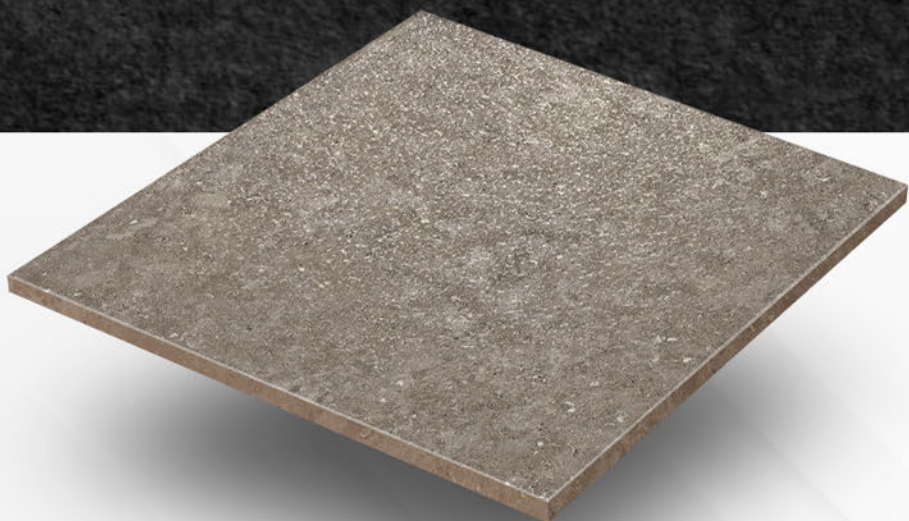

LAPPATO

PORCELAIN

LAPPATO TILES

Or semi-polished tiles, offer a unique finish that combines elements of both polished and matte tiles. "Lappato" derives from the Italian word "lappare," meaning shine or polish. These tiles feature a smooth surface with a gentle glow, balancing the features of polished and matte tiles.

082P

60x60 - 9 Patterns

Application:
082P

003P

60x60 - 12 Patterns

Application:
003P

063P
60x60 - 9 Patterns

061P
60x60 - 9 Patterns