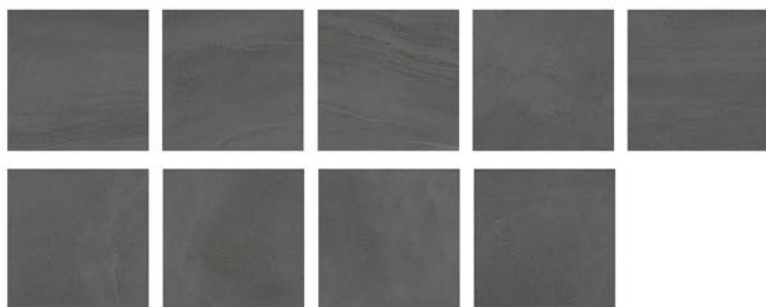

Application:
079P