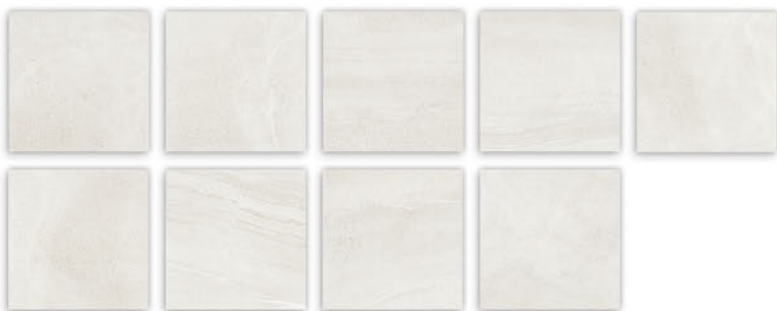

082P

60x60 - 9 Patterns

Application:
082P

003P

60x60 - 12 Patterns