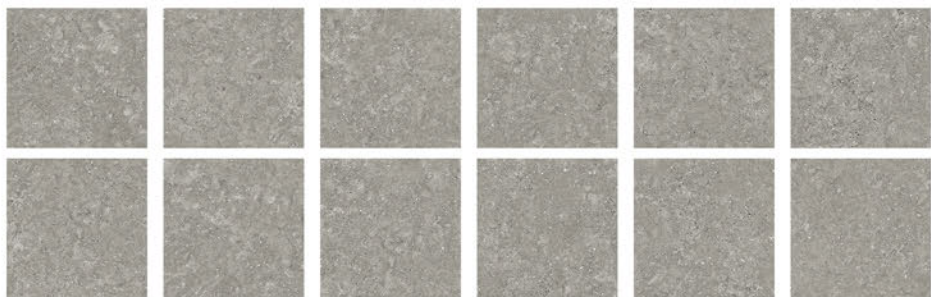

LAPPATO

PORCELAIN

LAPPATO TILES

Or semi-polished tiles, offer a unique finish that combines elements of both polished and matte tiles. "Lappato" derives from the Italian word "lappare," meaning shine or polish. These tiles feature a smooth surface with a gentle glow, balancing the features of polished and matte tiles.

082P

60x60 - 9 Patterns

Application:
082P

003P

60x60 - 12 Patterns

Application:
003P

063P
60x60 - 9 Patterns

061P
60x60 - 9 Patterns

035P
60x60 - 10 Patterns

001P
60x60 - 12 Patterns

Application:
001P

005P
60x60 - 12 Patterns

Application:
005P

080P

60x60 - 9 Patterns

Application:
080P