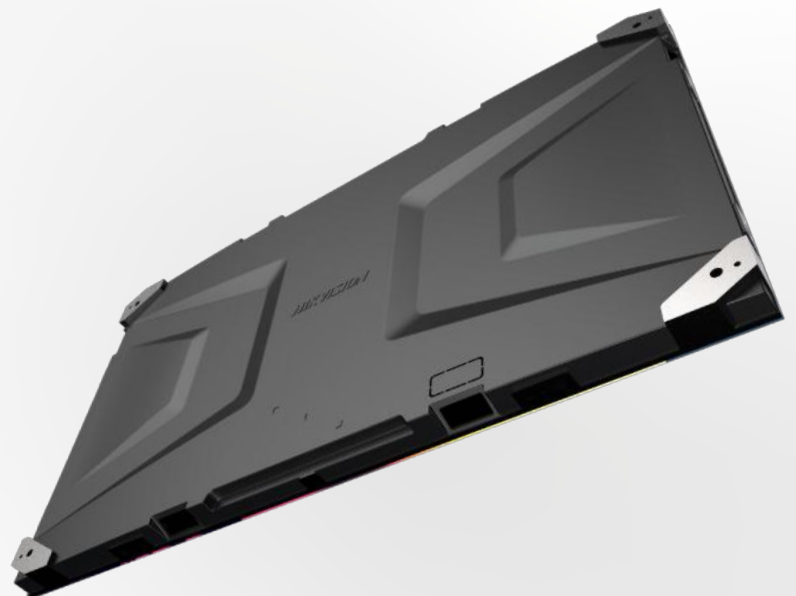

# Ultra Series

Indoor

True-to-Life Display

Flip-Chip COB

Energy-Saving

## Superior Cabinet

- **Super Slim – 29.3mm**

Combining elegance and robustness

- **Ultra Light – 17 kg/m<sup>2</sup>**

Facilitating effortless installation

- **Exceptionally Robust**

Tensile strength of up to 2,000N  
Splicing of 50 rows / 17 m, no deformation

## Convenient Splicing & Installation

- **Big Board – 600\*337.5 mm, 16:9**

More accurate and easier splicing, compatible with diverse resolutions

- **Flexible Wiring**

Cascading both horizontally and vertically, saving wiring costs

- **Removable Back Frame Plate**

With cables passing through, preventing tangled cords at the screen bottom