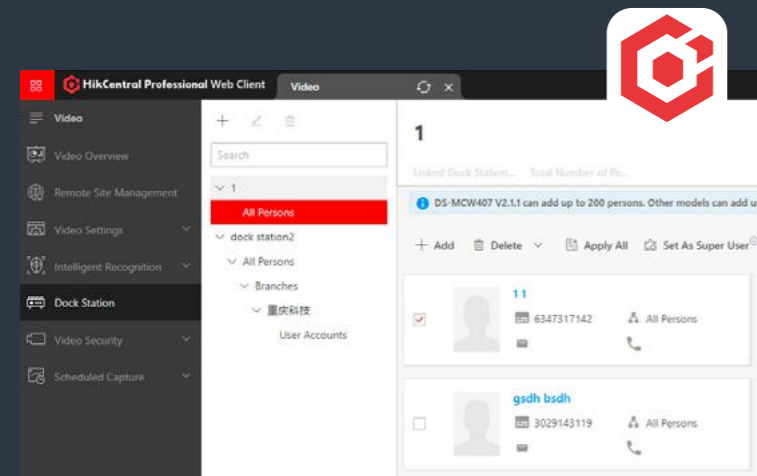

## Dual System Touchscreen Dock Station DS-MDS005

Open with  
**cards, PINs, facial**  
and **fingerprint** recognition >>>

**13.3**-inch touch-screen  
**Intuitive** user interface

Up to **32**  
docking bays