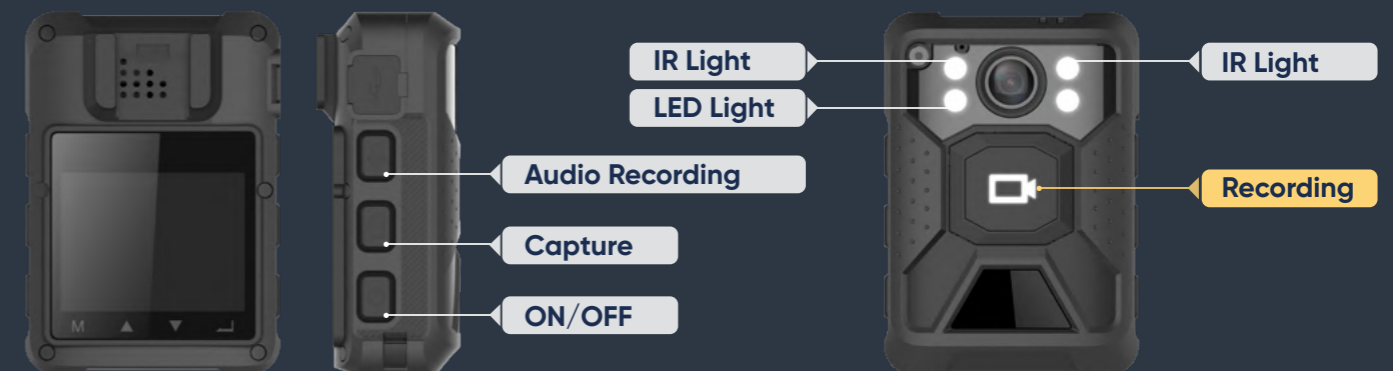

## Compact and Rugged Design

Tested and proven countless times in the field, Hikvision's Body Worn Cameras are tailored for the rigors of duty. They are compact and easy to use, resisting dust and rain with water-proof and drop-proof exteriors. The robust design ensures stable video recording even when users are in adverse environments or the midst of action.

## Easy and Intuitive Operation

Hikvision's Body Worn Cameras feature a large recording button on the front and, on the side, buttons to switch to mute mode, tape audio clips, send out alarm signals, and activate other handy functions. All contribute to easier one-handed operation on the move – even with gloves on.