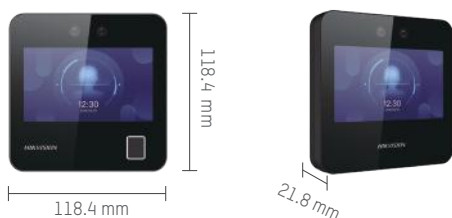

HOW IT WORKS

APPLICATION SCENARIOS

PRODUCT SHOWCASE

DS-K1A340 Series

Face capacity	1,500
Fingerprint capacity (optional)	3,000
Event capacity	300,000
Authentication method	Face, fingerprint (model with F)
Communication	Wi-Fi (model with W), USB

DS-K1T343 Series

Face Capacity	1,500
Fingerprint capacity (optional)	3,000
Card type	M1 or EM (optional)
Card capacity	3,000
Event capacity	150,000
Authentication method	Face, fingerprint (model with F), card (optional)
Communication	Wi-Fi (model with W), USB, Ethernet