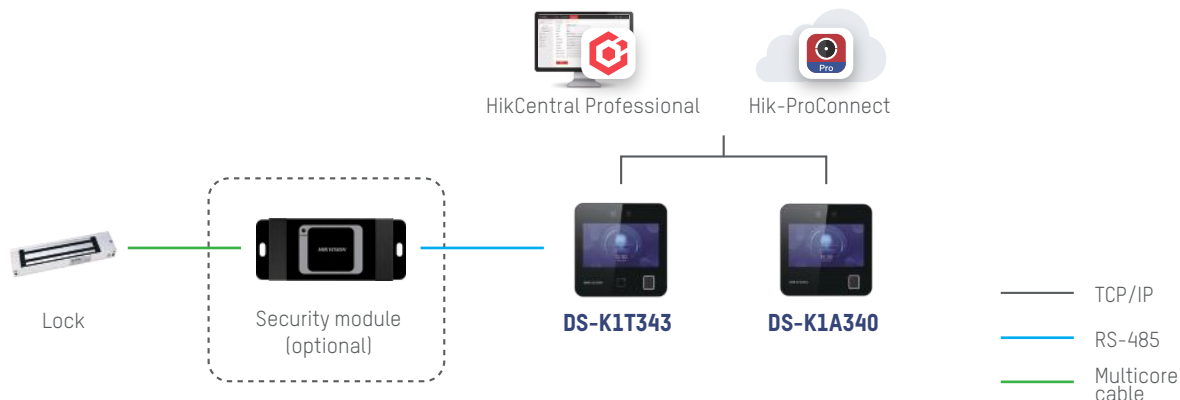

HIKVISION

TOUCH-FREE, ACCESS IS EASIER THAN EVER

MinMoe **Compact** Face Recognition Terminal

MinMoe

Face Recognition Terminals

DS-K1T343 Series

DS-K1A340 Series

-  Exquisite and very cost-effective
-  Powered by deep learning algorithms
-  Supports cloud-based attendance management
-  Flexible installation and deployment

HOW IT WORKS

APPLICATION SCENARIOS

PRODUCT SHOWCASE

DS-K1A340 Series

Face capacity	1,500
Fingerprint capacity (optional)	3,000
Event capacity	300,000
Authentication method	Face, fingerprint (model with F)
Communication	Wi-Fi (model with W), USB

DS-K1T343 Series

Face Capacity	1,500
Fingerprint capacity (optional)	3,000
Card type	M1 or EM (optional)
Card capacity	3,000
Event capacity	150,000
Authentication method	Face, fingerprint (model with F), card (optional)
Communication	Wi-Fi (model with W), USB, Ethernet