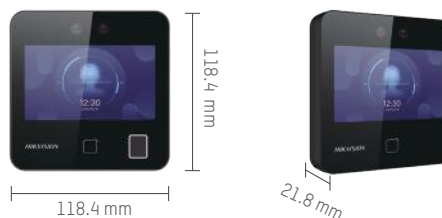

HOW IT WORKS

APPLICATION SCENARIOS

PRODUCT SHOWCASE

DS-K1A340 Series

Face capacity	1,500
Fingerprint capacity (optional)	3,000
Event capacity	300,000
Authentication method	Face, fingerprint (model with F)
Communication	Wi-Fi (model with W), USB

DS-K1T343 Series

Face Capacity	1,500
Fingerprint capacity (optional)	3,000
Card type	M1 or EM (optional)
Card capacity	3,000
Event capacity	150,000
Authentication method	Face, fingerprint (model with F), card (optional)
Communication	Wi-Fi (model with W), USB, Ethernet